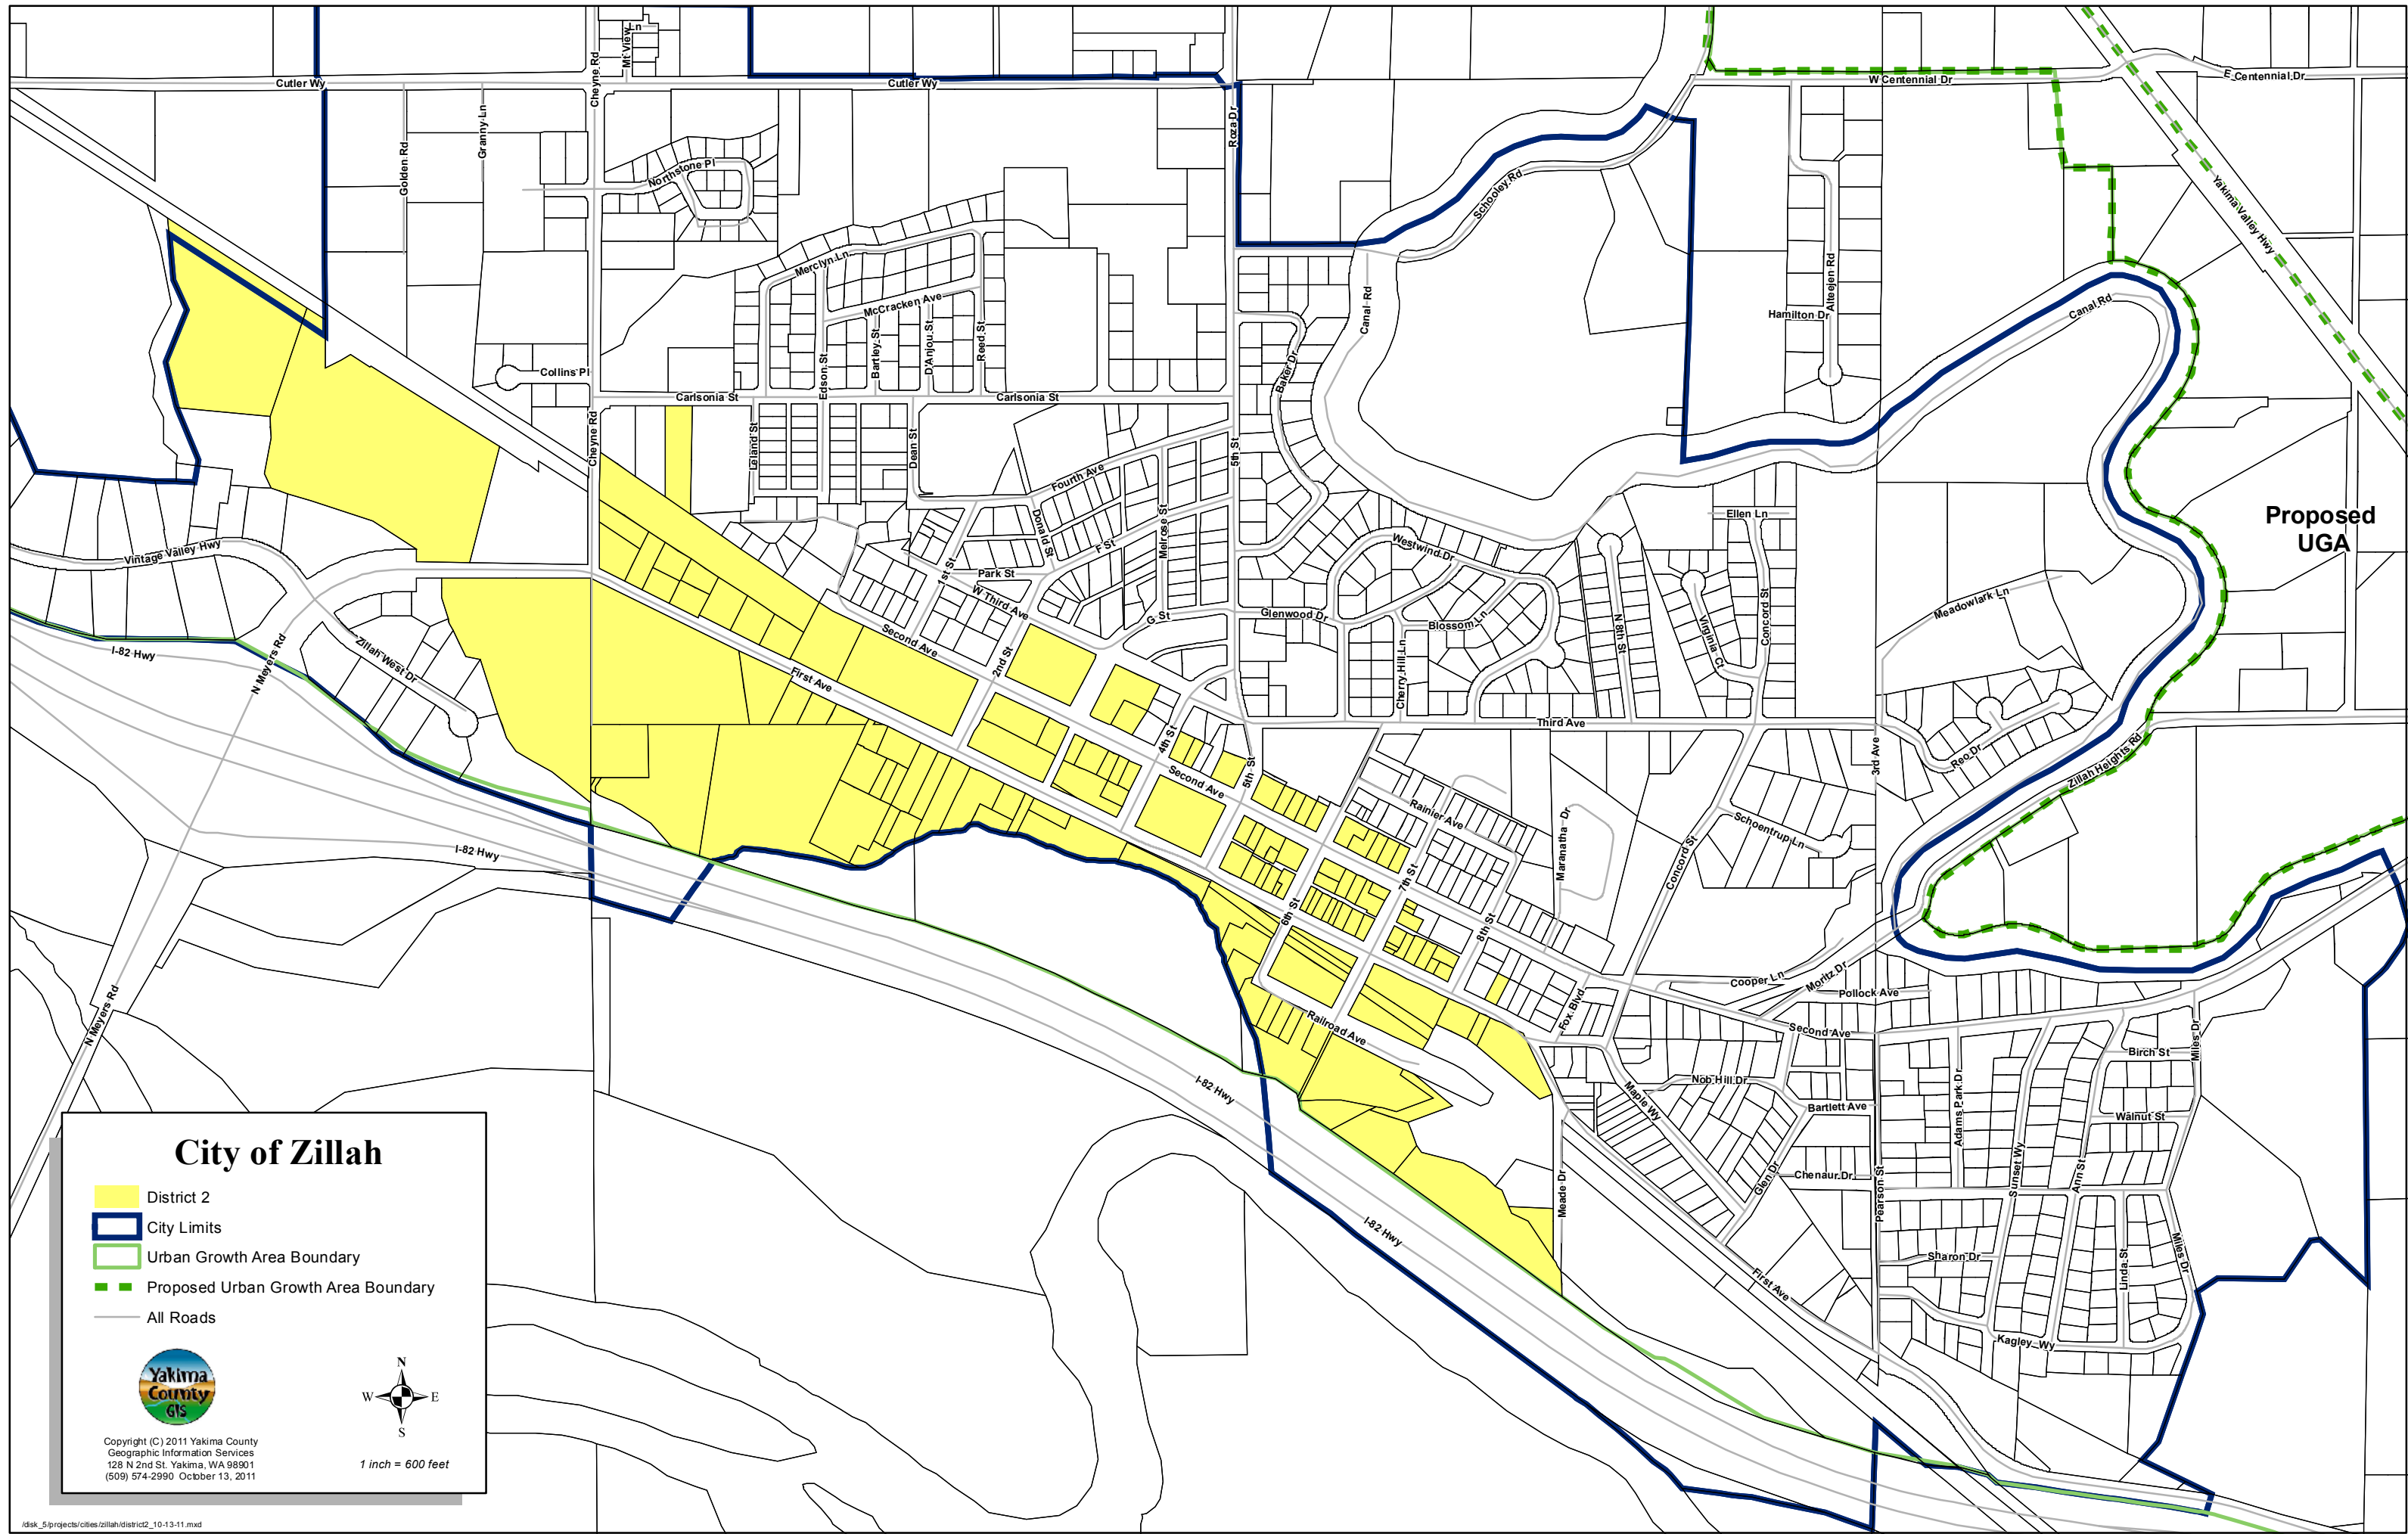

# City of Zillah

- District 1
- City Limits
- Urban Growth Area Boundary
- All Roads

Copyright (C) 2011 Yakima County  
 Geographic Information Services  
 128 N 2nd St., Yakima, WA 98901  
 (509) 574-2990 October 13, 2011

1 inch = 1,000 feet

# City of Zillah

- District 2
- City Limits
- Urban Growth Area Boundary
- Proposed Urban Growth Area Boundary
- All Roads

Copyright (C) 2011 Yakima County  
 Geographic Information Services  
 128 N 2nd St. Yakima, WA 98901  
 (509) 574-2990 October 13, 2011