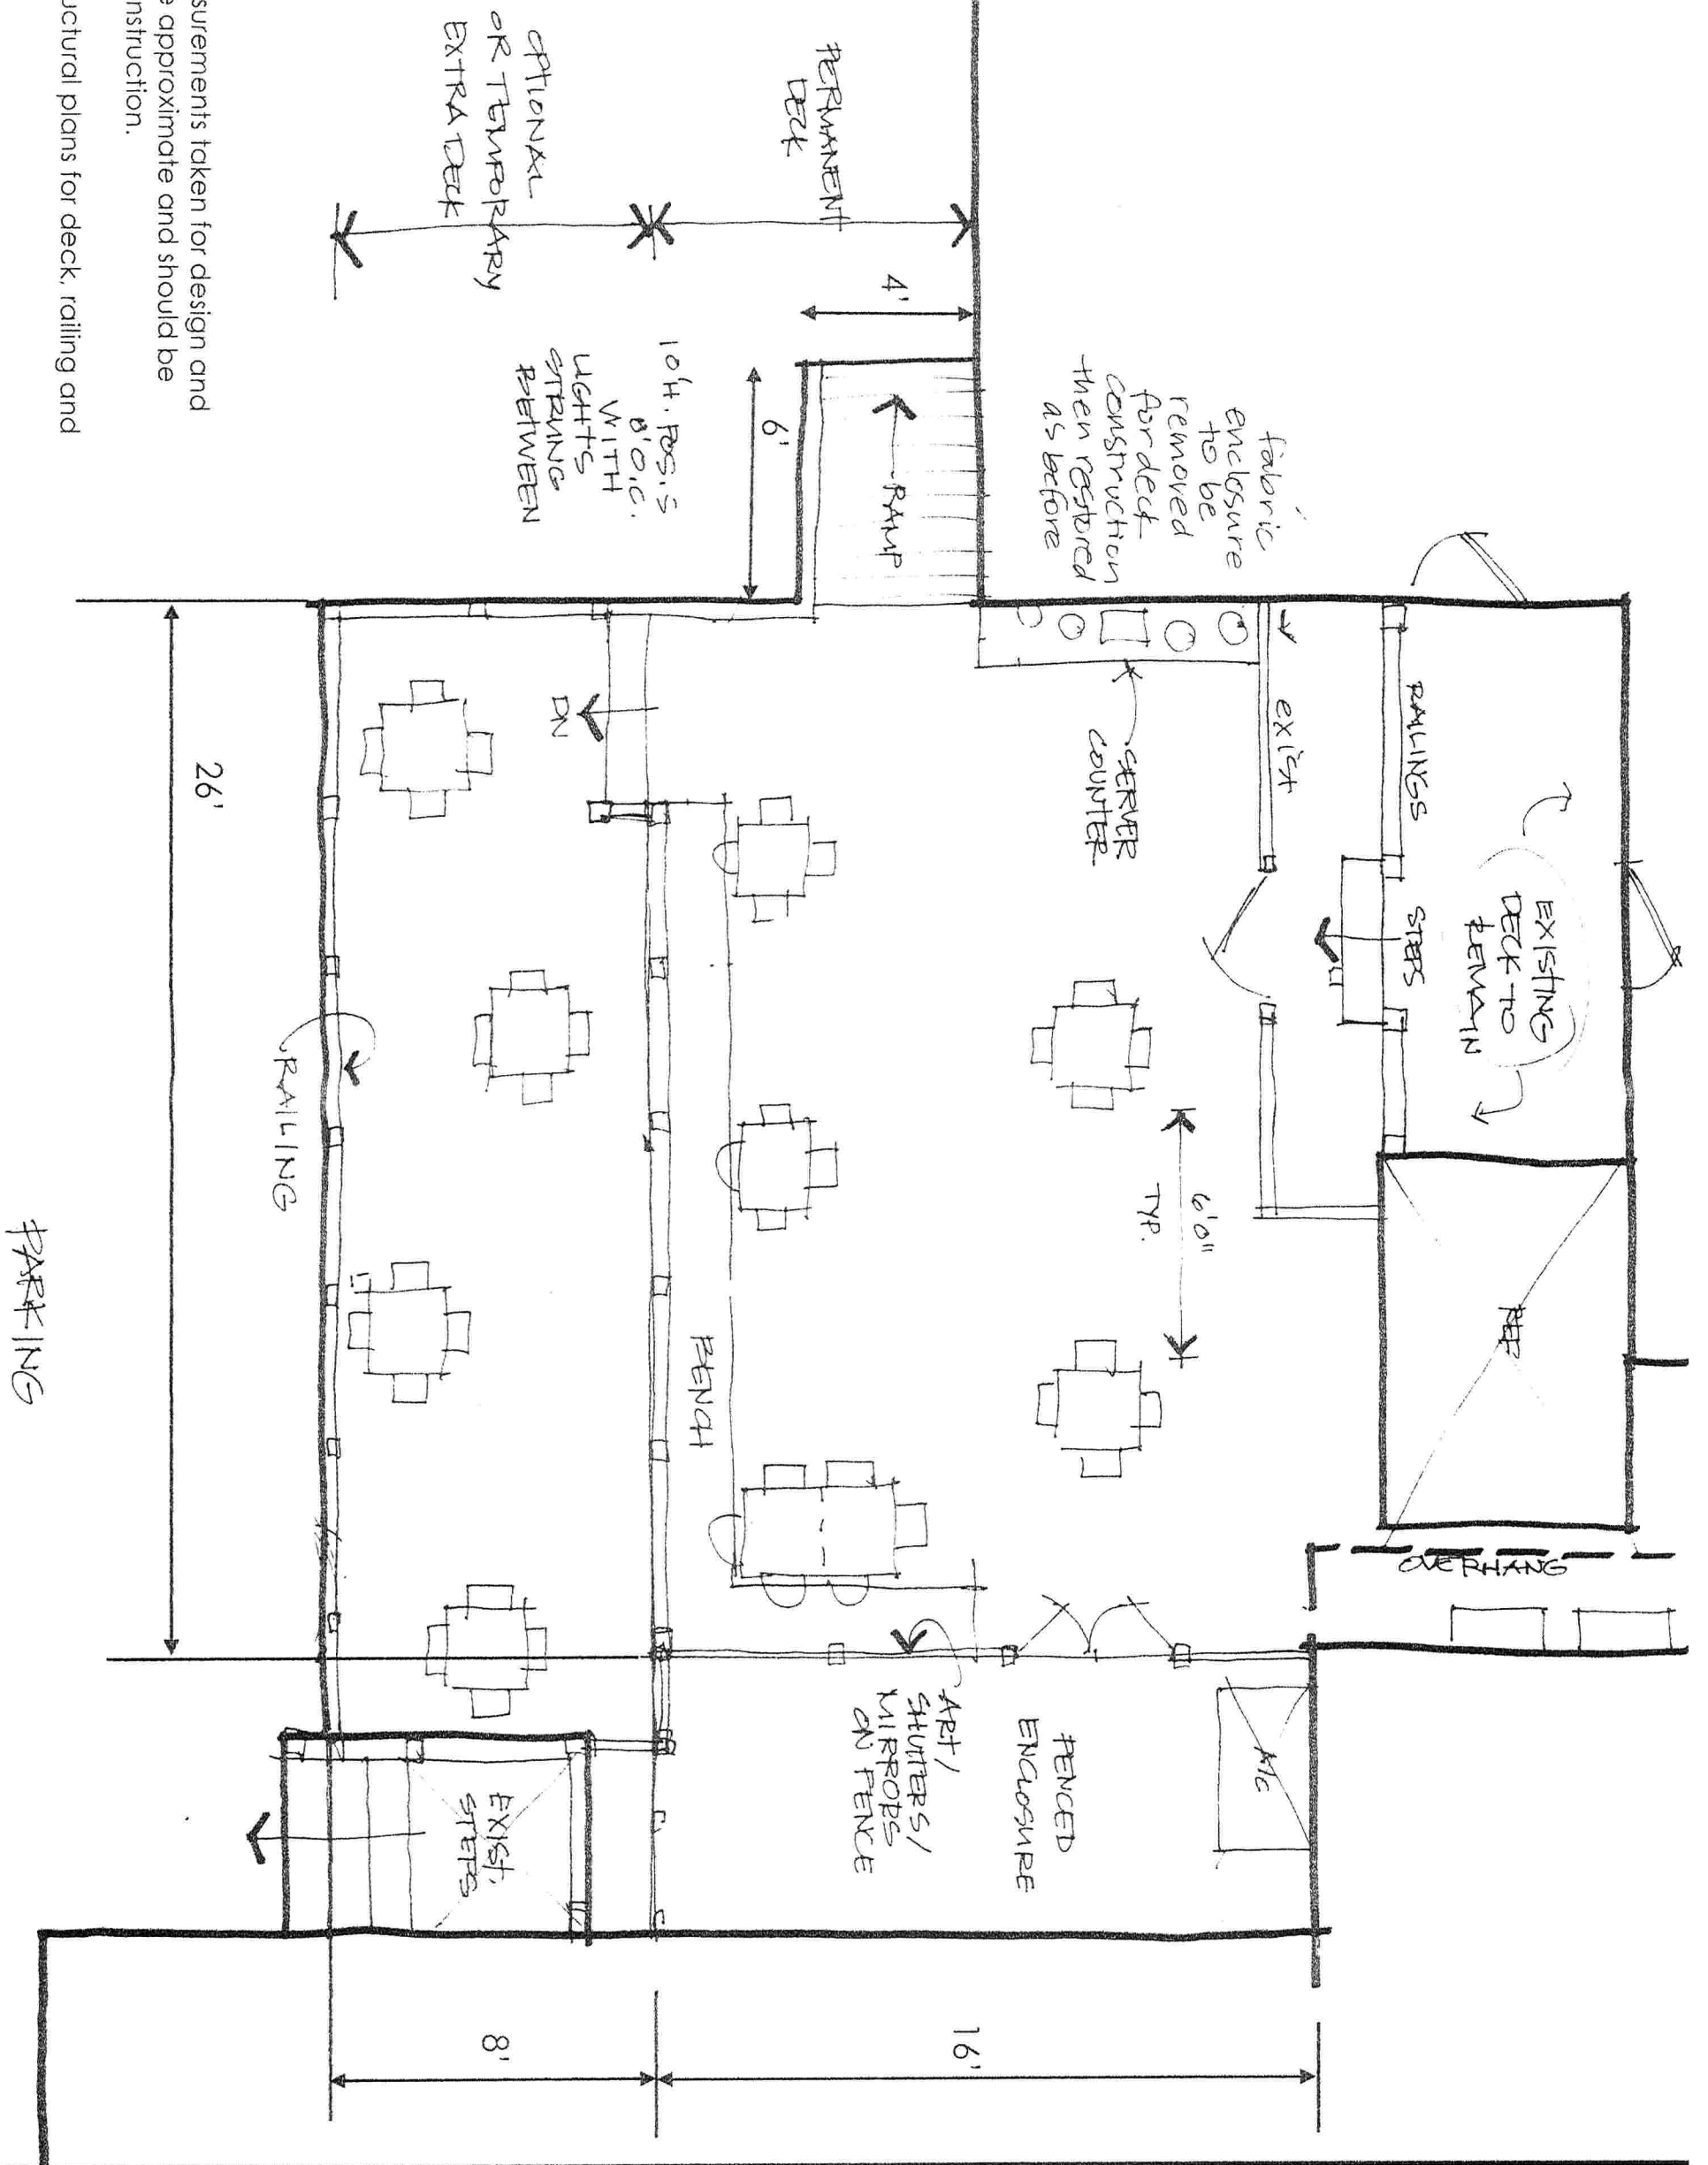

scale: nts
6.28.2020

Location Plan

Owl and Elm Pub
365 Main St, Yarmouth Maine

Sarah Witte Landscape Architects
1000 Main St, Yarmouth, ME 04097
Tel: 603.633.1111

DRIVEWAY

Back Deck Schematic

Owl and Elm Pub
365 Main St, Yarmouth Maine