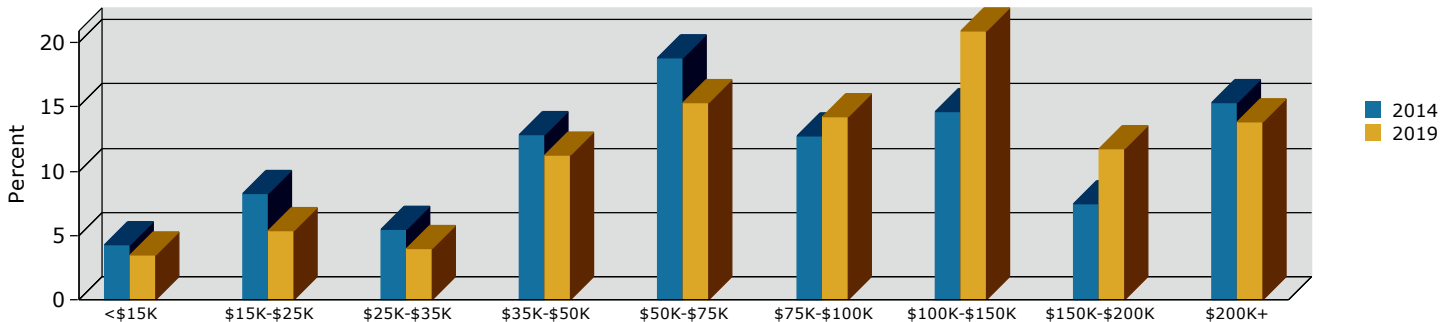

Yarmouth town  
 Yarmouth town, ME (2300587845)  
 County Subdivision

2014 Population by Race

2014 Population by Age

Households

2014 Home Value

2014-2019 Annual Growth Rate

Household Income

Source: U.S. Census Bureau, Census 2010 Summary File 1. Esri forecasts for 2014 and 2019.