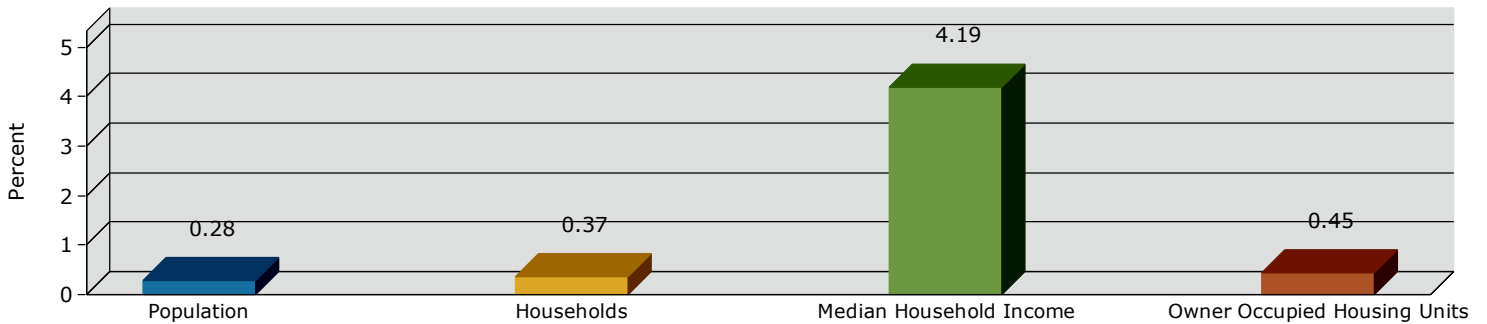

Yarmouth town  
 Yarmouth town, ME (2300587845)  
 County Subdivision

2014 Population by Race

2014 Population by Age

Households

2014 Home Value

2014-2019 Annual Growth Rate

Household Income

Source: U.S. Census Bureau, Census 2010 Summary File 1. Esri forecasts for 2014 and 2019.