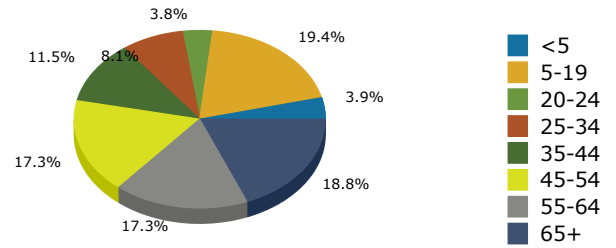

Yarmouth town  
 Yarmouth town, ME (2300587845)  
 County Subdivision

2014 Population by Race

2014 Population by Age

Households

2014 Home Value

2014-2019 Annual Growth Rate

Household Income

Source: U.S. Census Bureau, Census 2010 Summary File 1. Esri forecasts for 2014 and 2019.