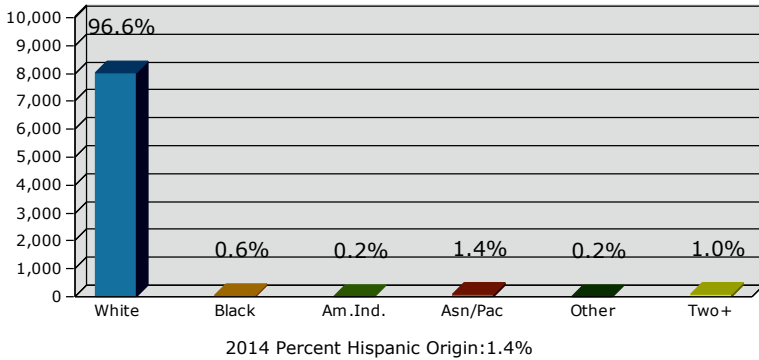

Yarmouth town  
 Yarmouth town, ME (2300587845)  
 County Subdivision

2014 Population by Race

2014 Population by Age

Households

2014 Home Value

2014-2019 Annual Growth Rate

Household Income

Source: U.S. Census Bureau, Census 2010 Summary File 1. Esri forecasts for 2014 and 2019.