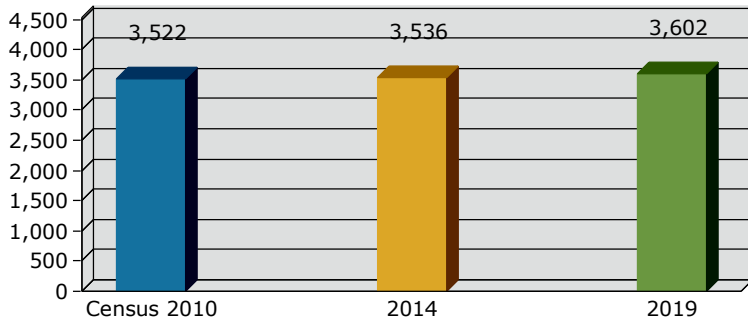

Yarmouth town  
 Yarmouth town, ME (2300587845)  
 County Subdivision

2014 Population by Race

2014 Population by Age

Households

2014 Home Value

2014-2019 Annual Growth Rate

Household Income

Source: U.S. Census Bureau, Census 2010 Summary File 1. Esri forecasts for 2014 and 2019.