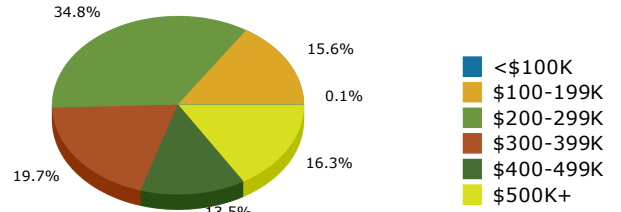

Yarmouth town  
 Yarmouth town, ME (2300587845)  
 County Subdivision

2014 Population by Race

2014 Population by Age

Households

2014 Home Value

2014-2019 Annual Growth Rate

Household Income

Source: U.S. Census Bureau, Census 2010 Summary File 1. Esri forecasts for 2014 and 2019.