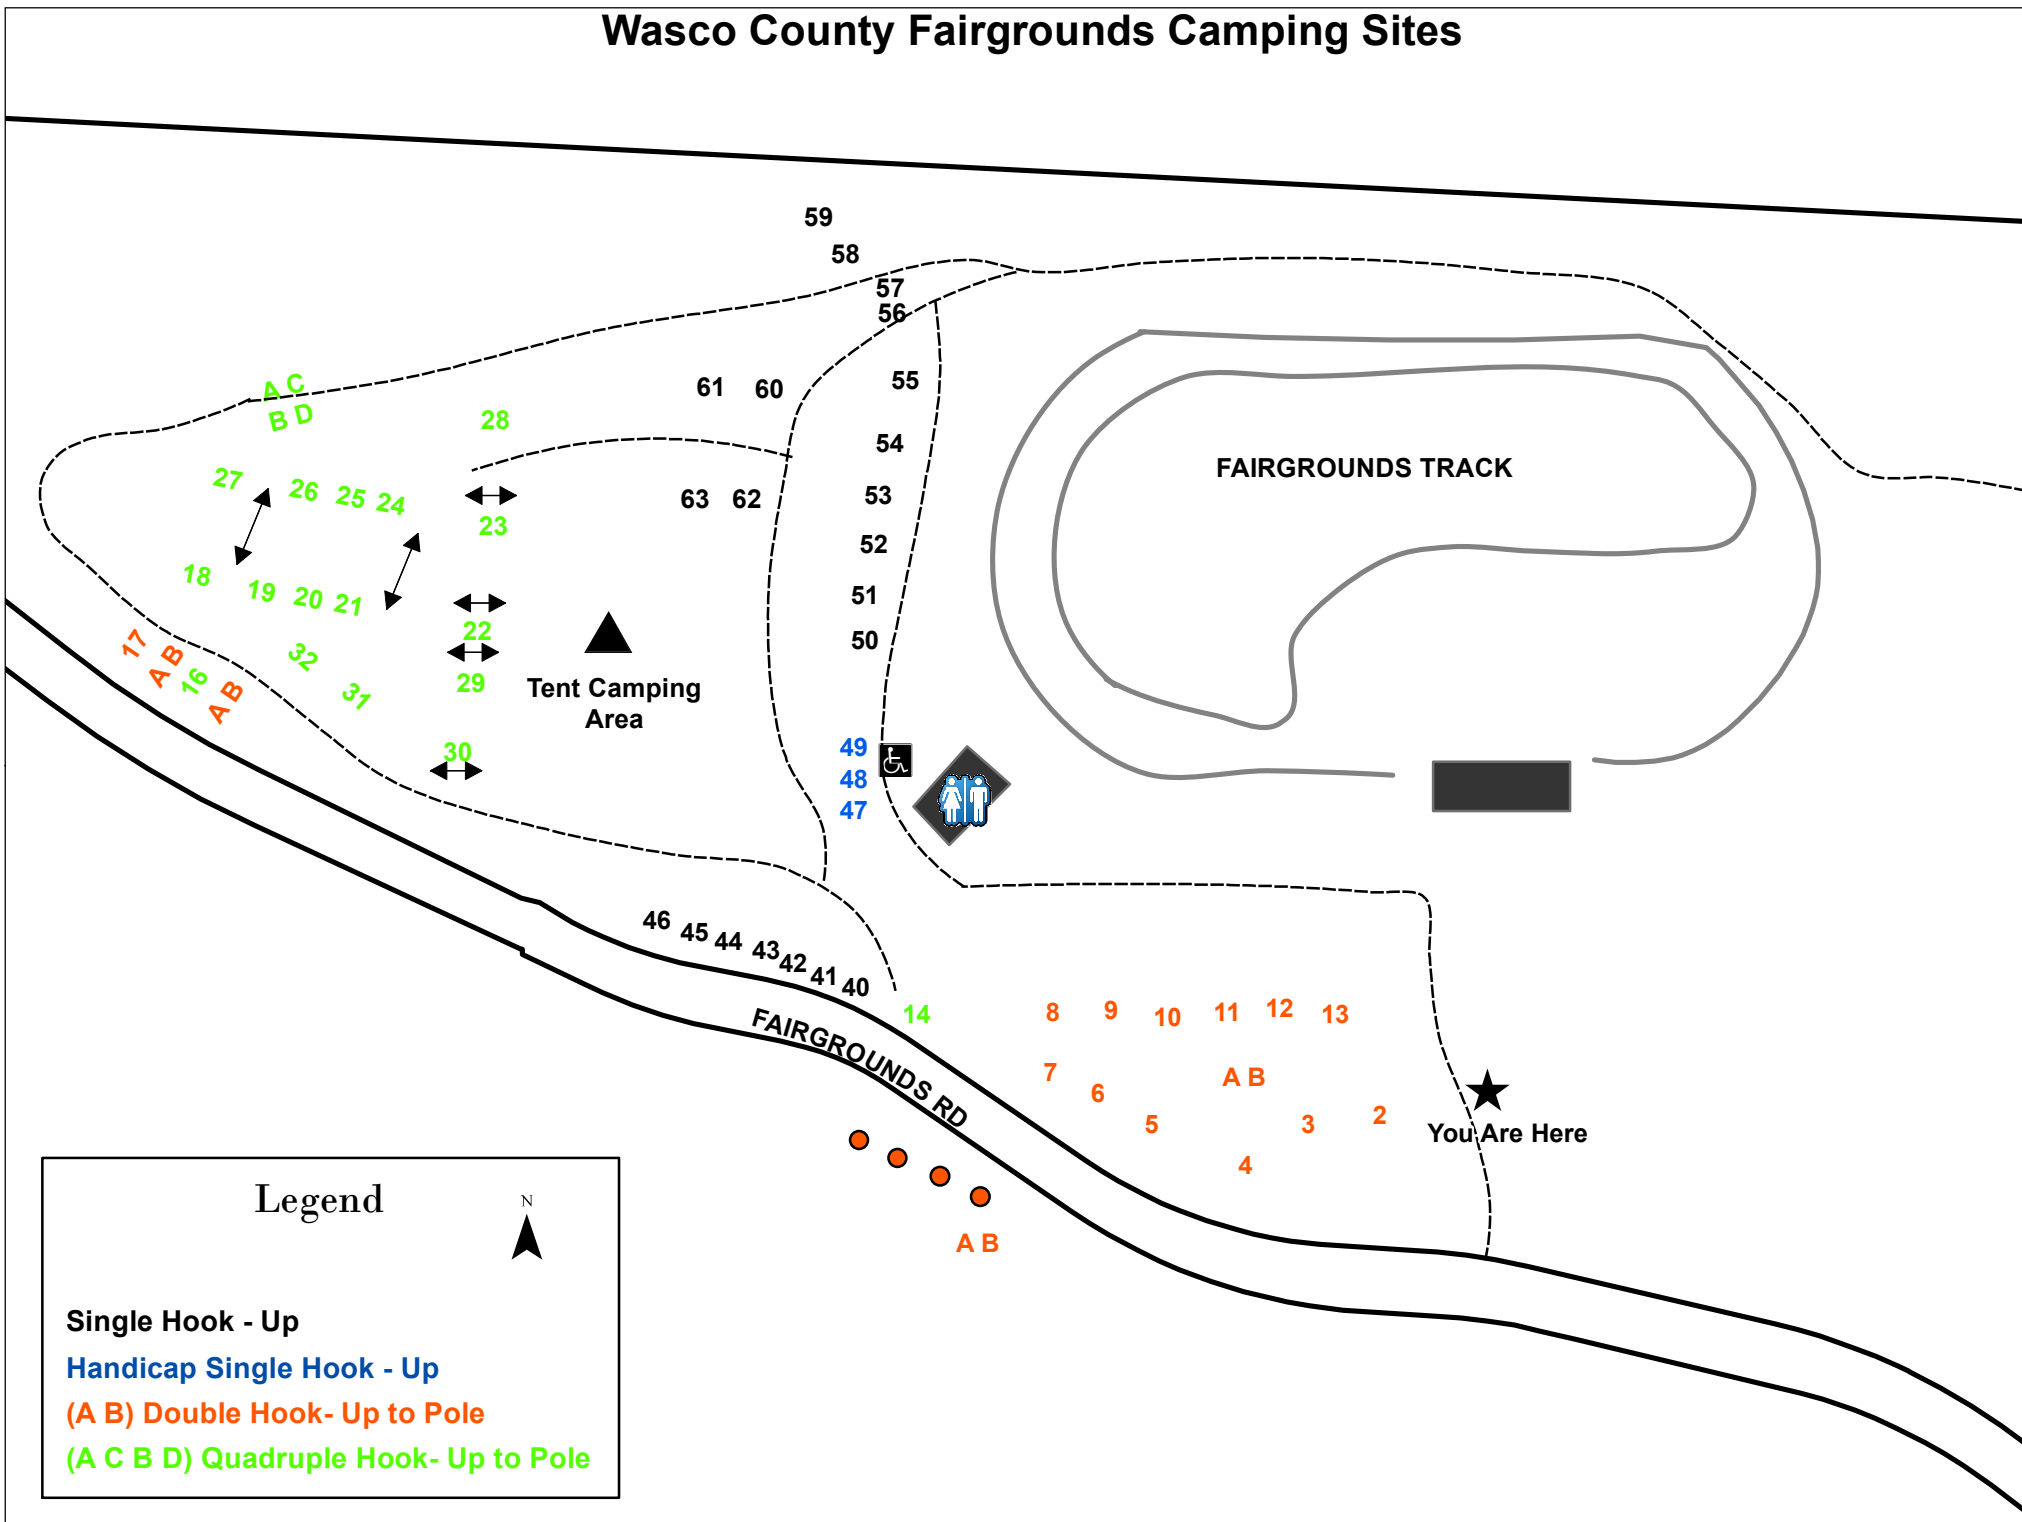

Wasco County Fairgrounds Camping Sites

Legend

Single Hook - Up

Handicap Single Hook - Up

(A B) Double Hook- Up to Pole

(A C B D) Quadruple Hook- Up to Pole