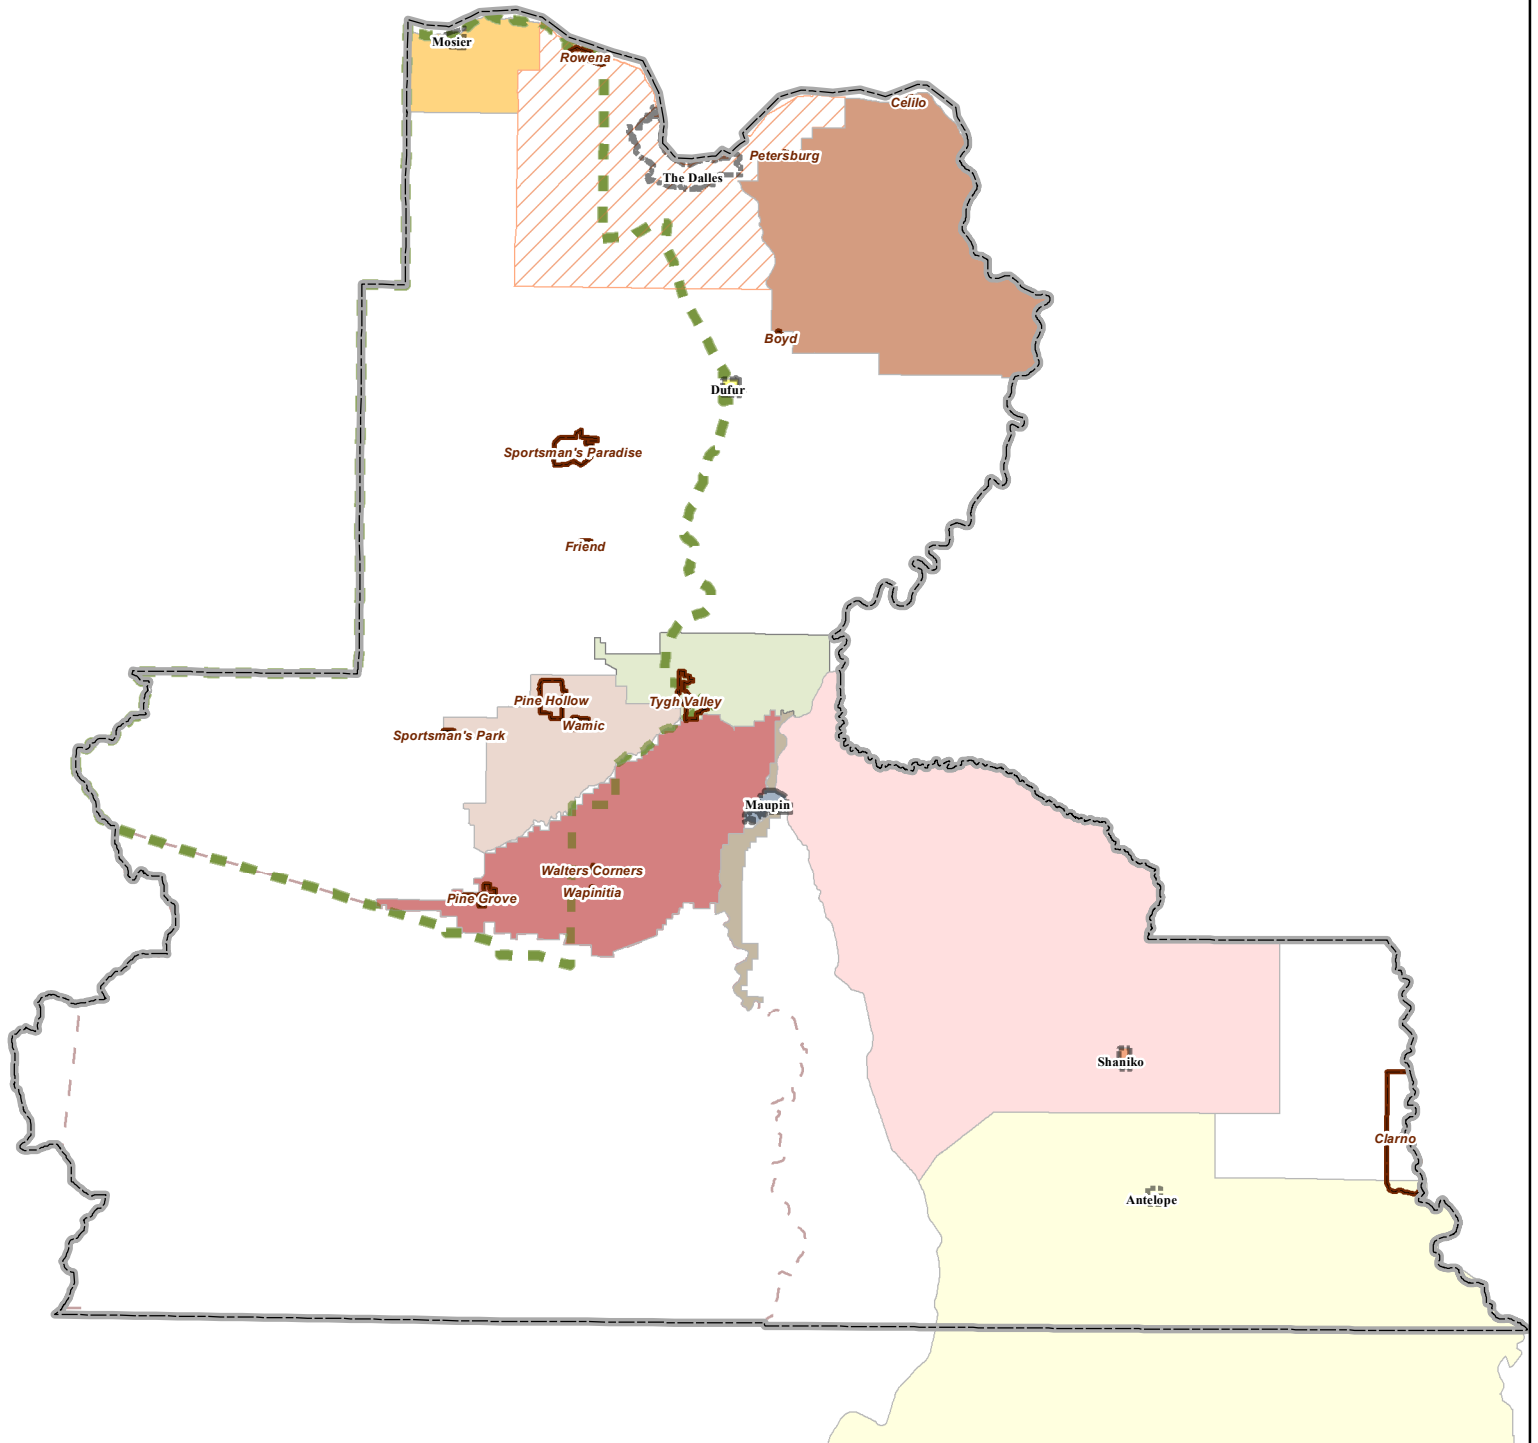

WASCO COUNTY FIRE DISTRICTS

- | | | | |
|-------------------------------|--------------------------|------------------------------|-------------------------|
| City Limits | Ashwood-Antelope RPA | Bureau of Land Management | Mosier Fire District |
| Populated Places | Juniper Flat RFPD | Columbia RFPD | Shaniko Fire Department |
| Fire Districts | Bakeoven-Shaniko RPA | Dufur Fire Department | Tygh Valley RFPD |
| Oregon Department of Forestry | Antelope Fire Department | Maupin Fire Department | |
| Wamic RFPD | Bureau of Indian Affairs | Mid-Columbia Fire and Rescue | |