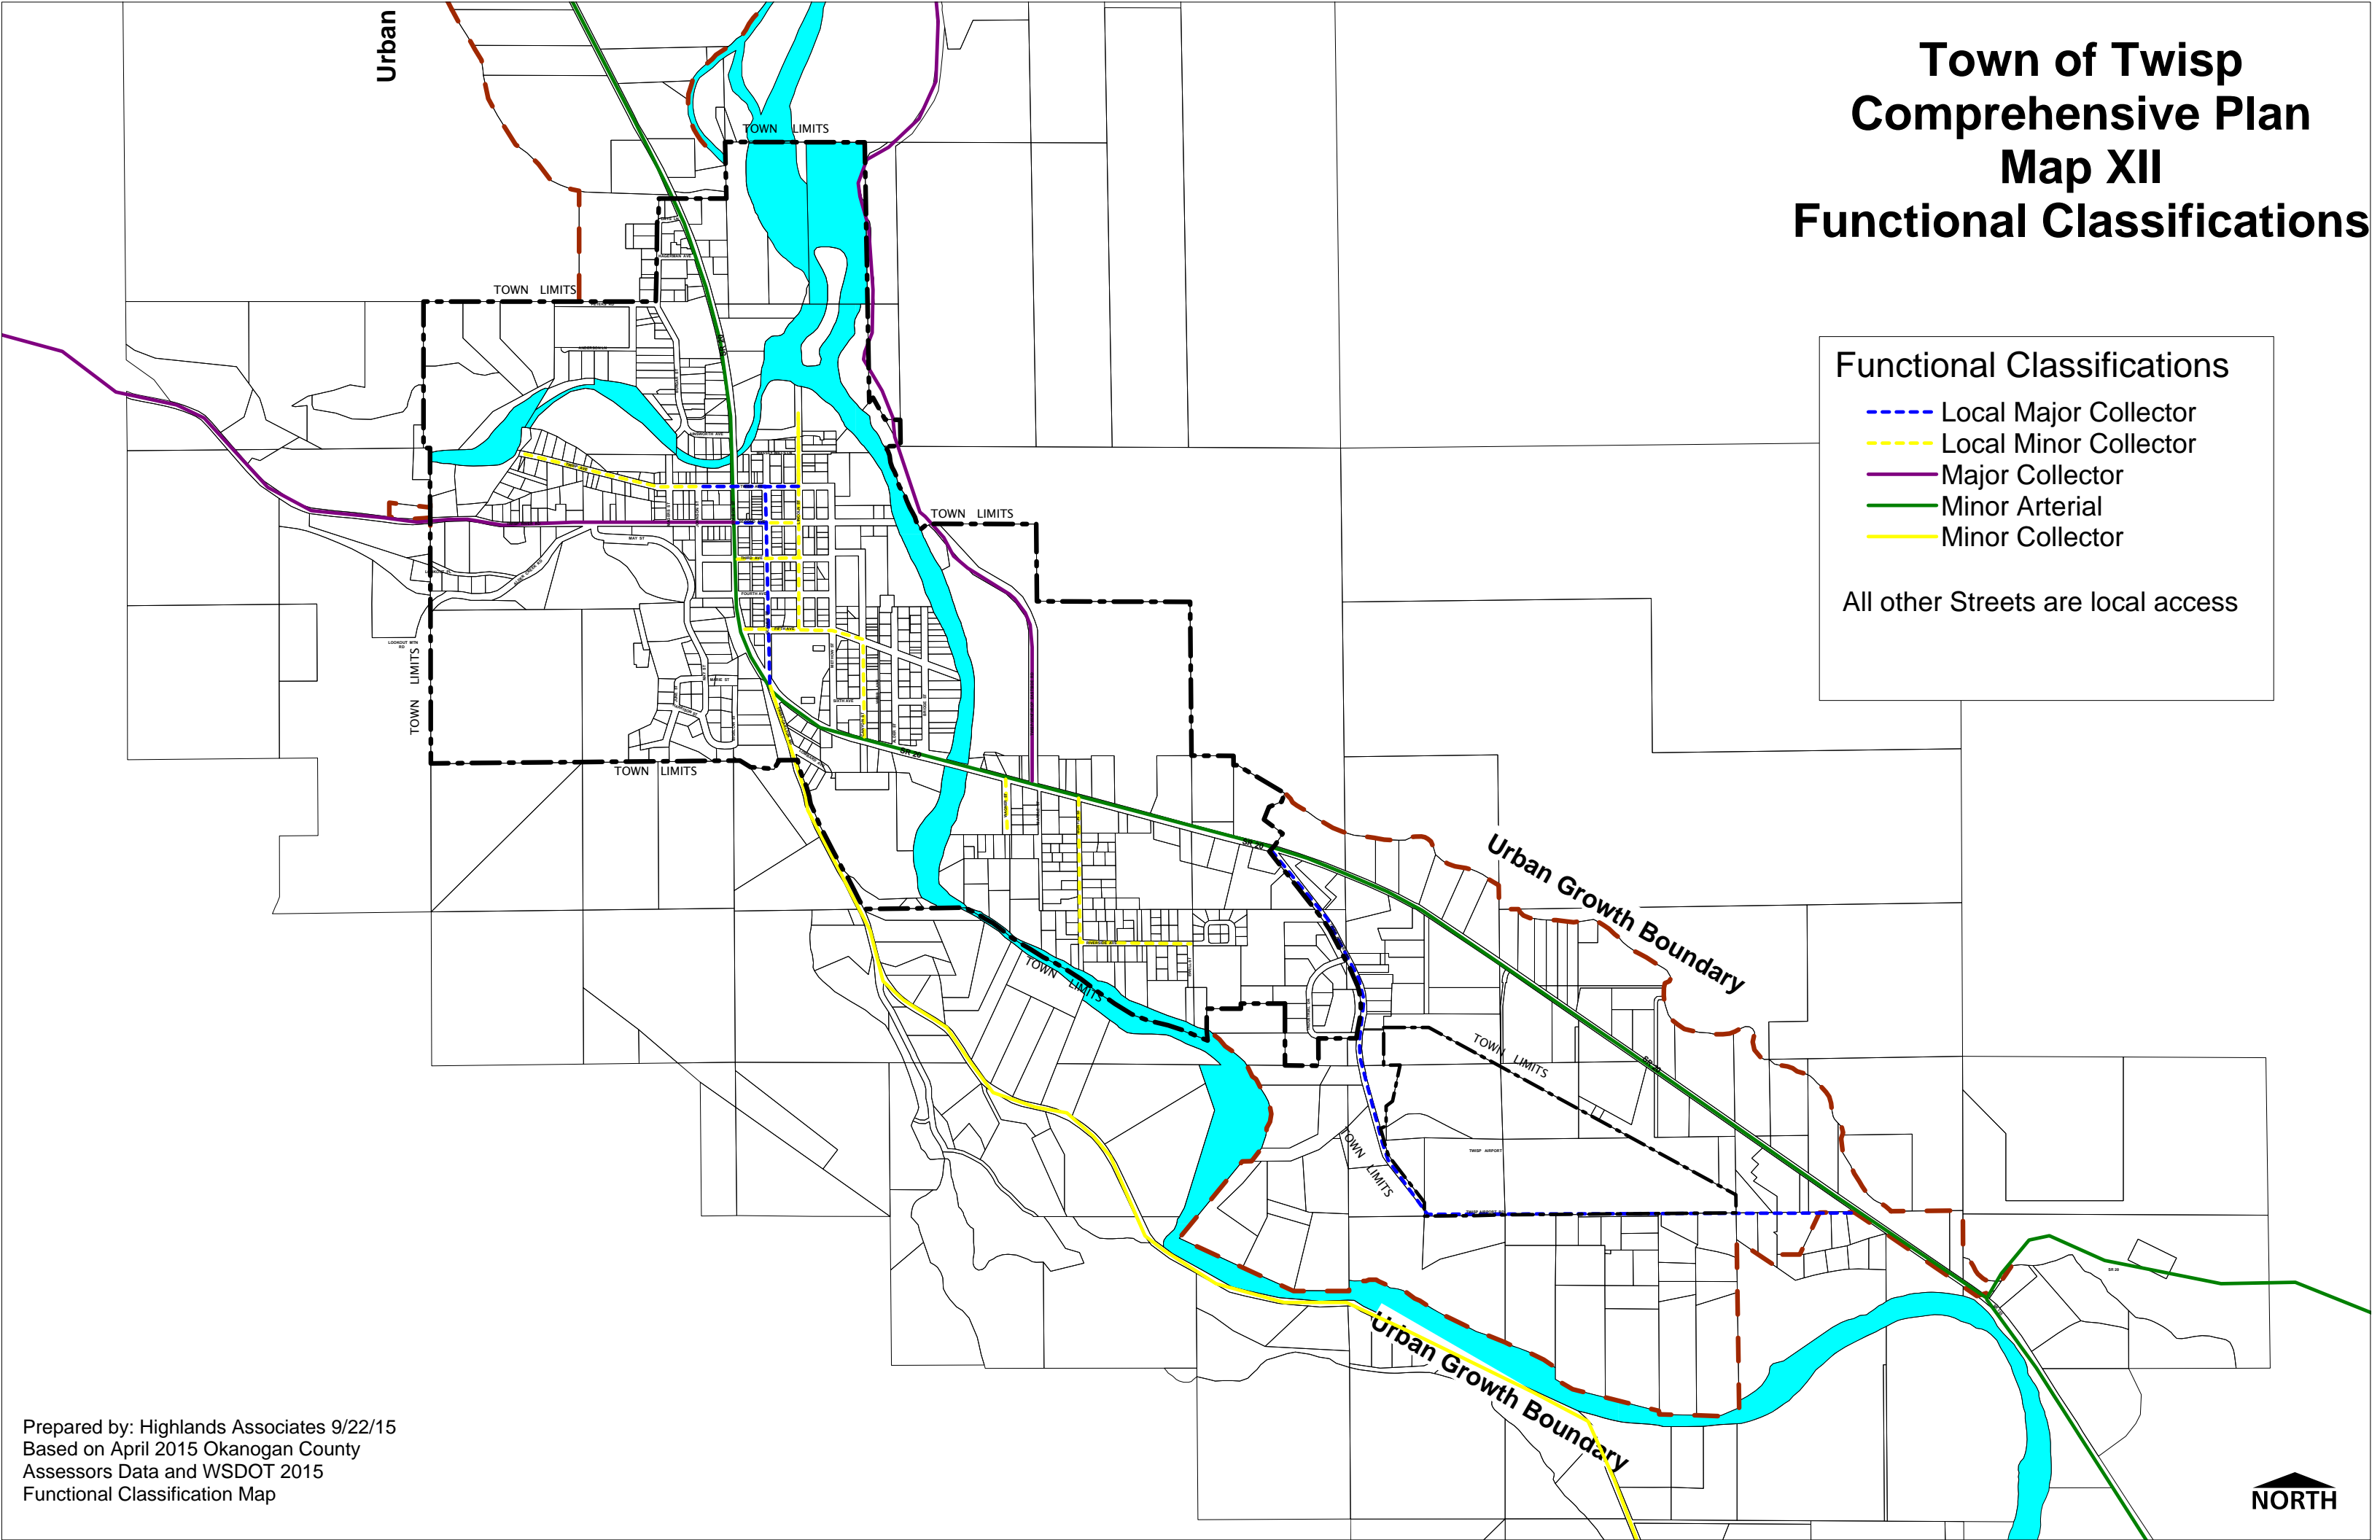

Town of Twisp Comprehensive Plan Map XII Functional Classifications

Functional Classifications

- - - Local Major Collector
- - - Local Minor Collector
- Major Collector
- Minor Arterial
- Minor Collector

All other Streets are local access

Prepared by: Highlands Associates 9/22/15
Based on April 2015 Okanogan County
Assessors Data and WSDOT 2015
Functional Classification Map