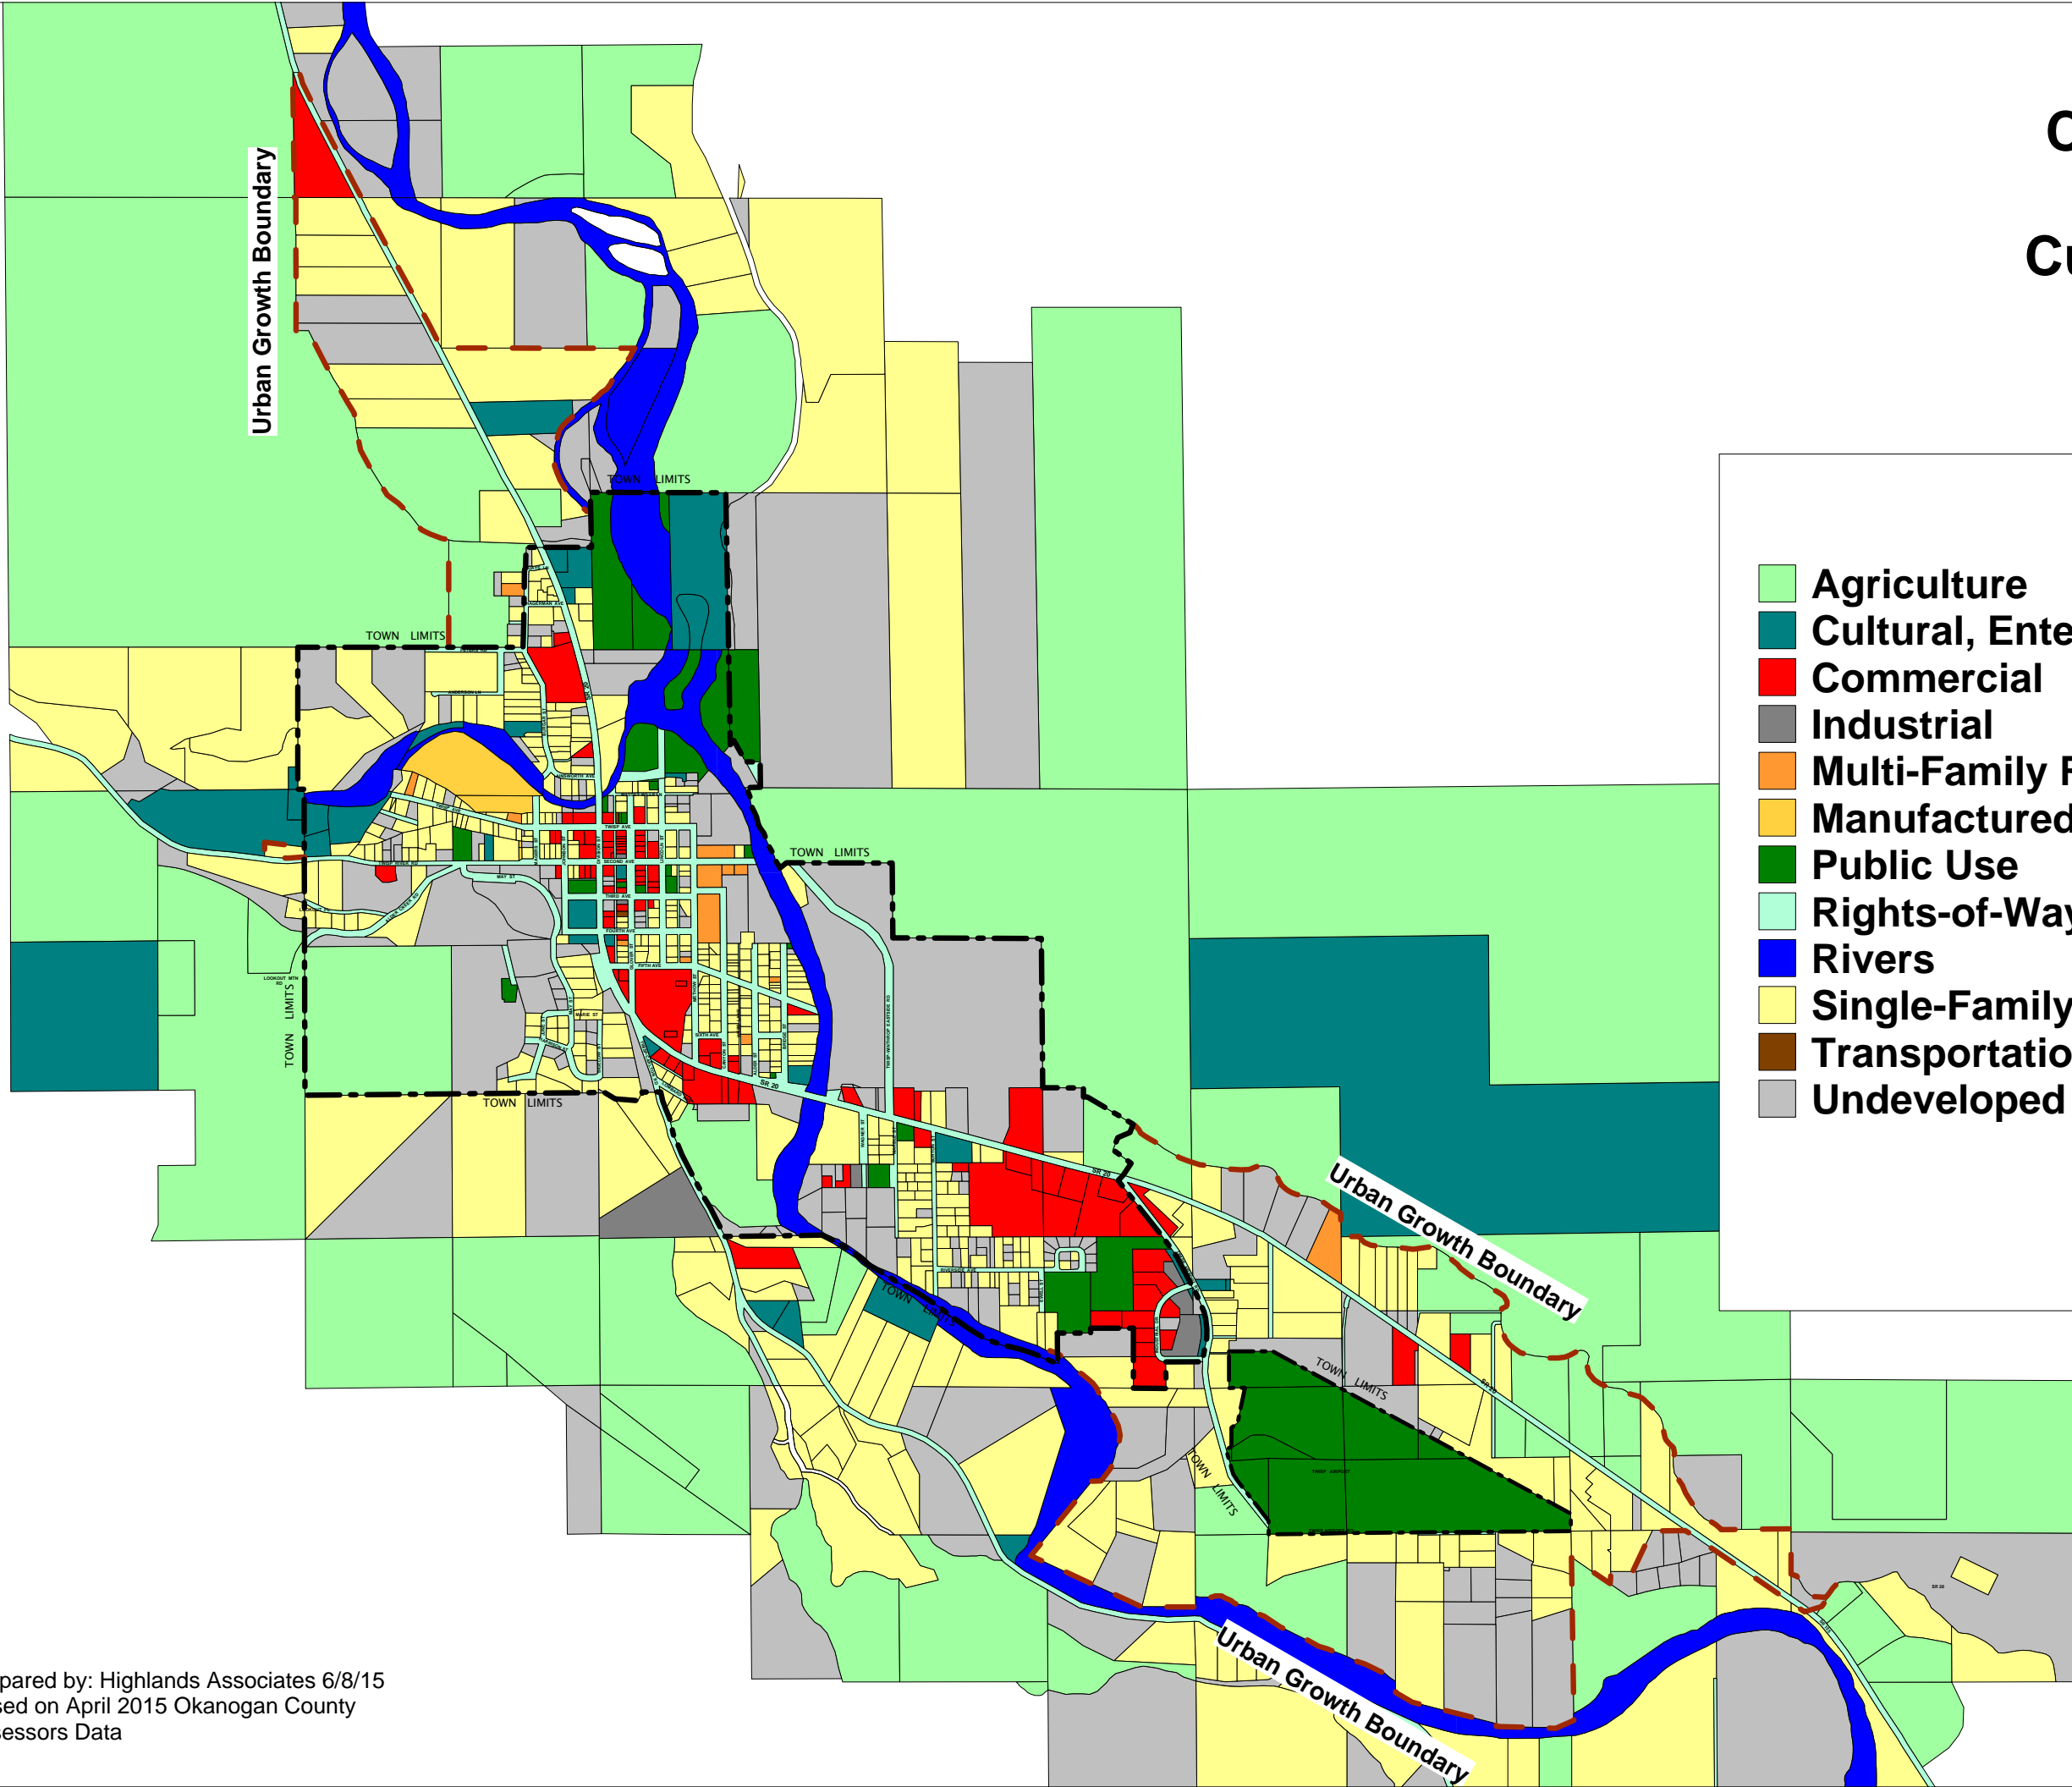

Town of Twisp Comprehensive Plan Map I Current Land Use Map

Legend

- Agriculture
- Cultural, Entertainment, Recreation
- Commercial
- Industrial
- Multi-Family Residential
- Manufactured Home Park
- Public Use
- Rights-of-Way
- Rivers
- Single-Family Residential
- Transportation, Communication, Utilities
- Undeveloped