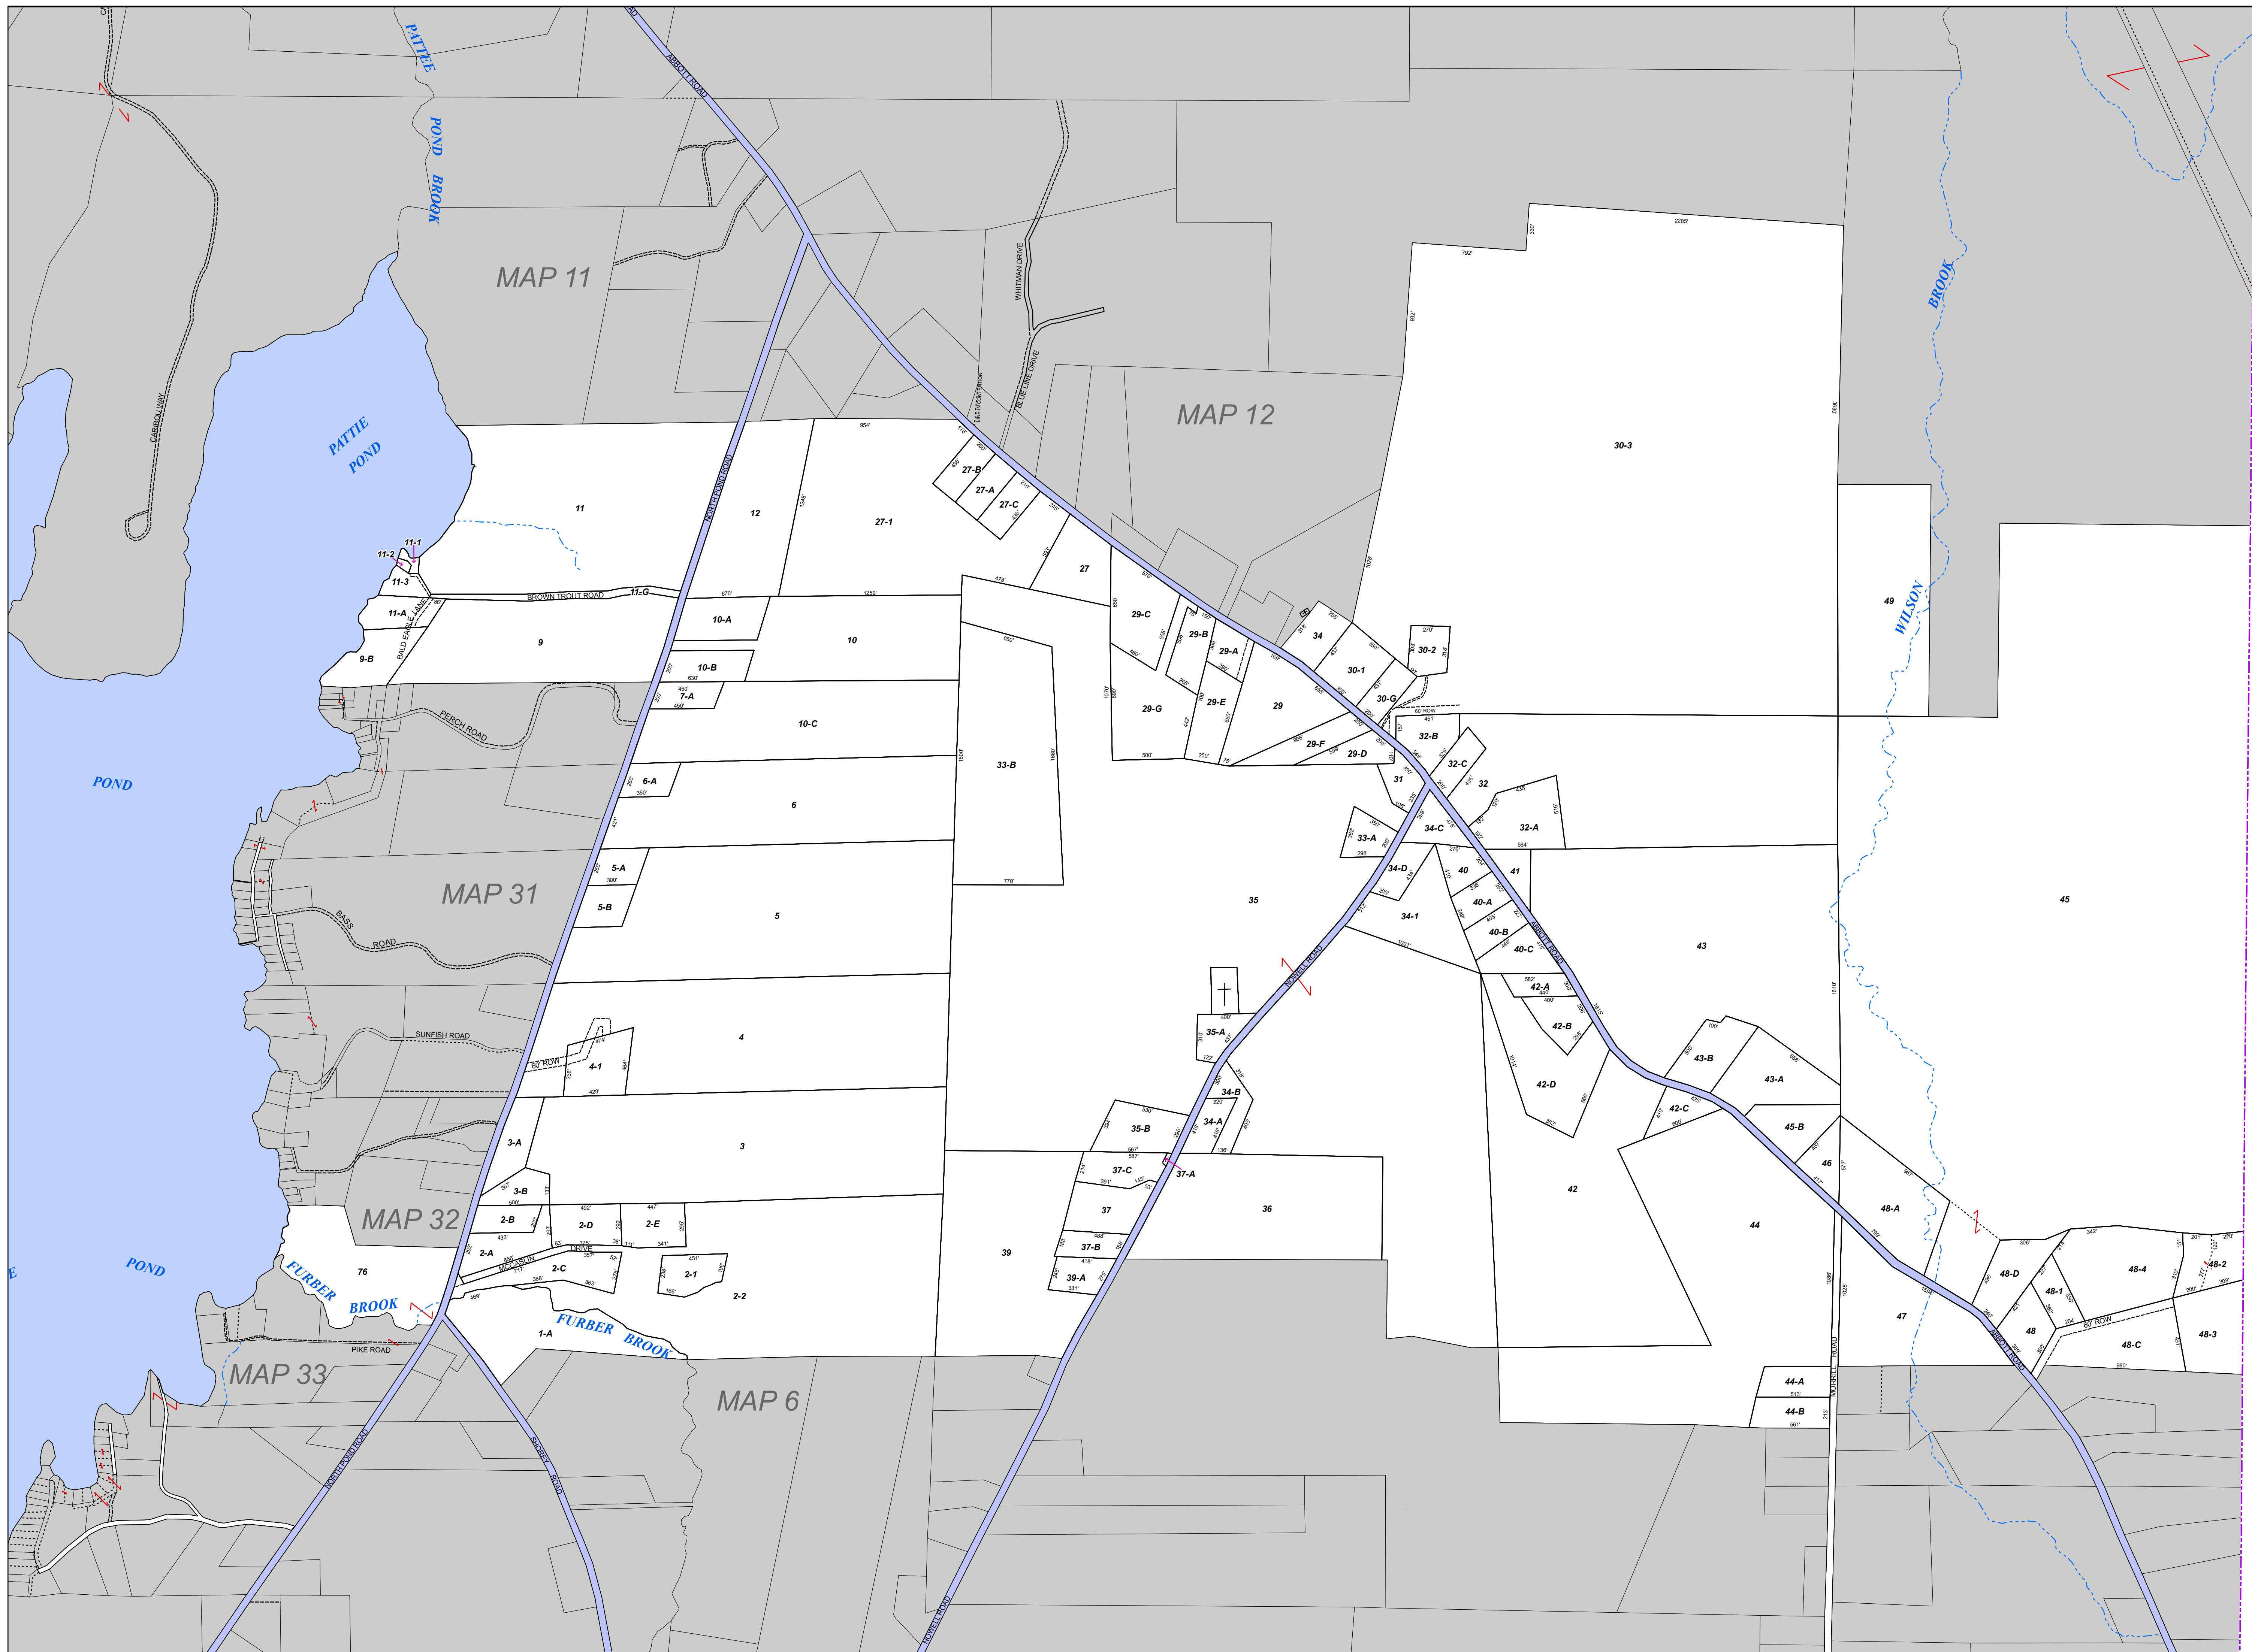

TOWN OF WINSLOW

KENNEBEC COUNTY MAINE

LEGEND

- Parcel
- Parcel Hook
- Old Parcel Line
- Lake or Pond
- Stream
- Adjoining Map

For Assessment Purposes Only.

Not to be used for conveyances.

Map 9

Effective Date: 4/1/2023