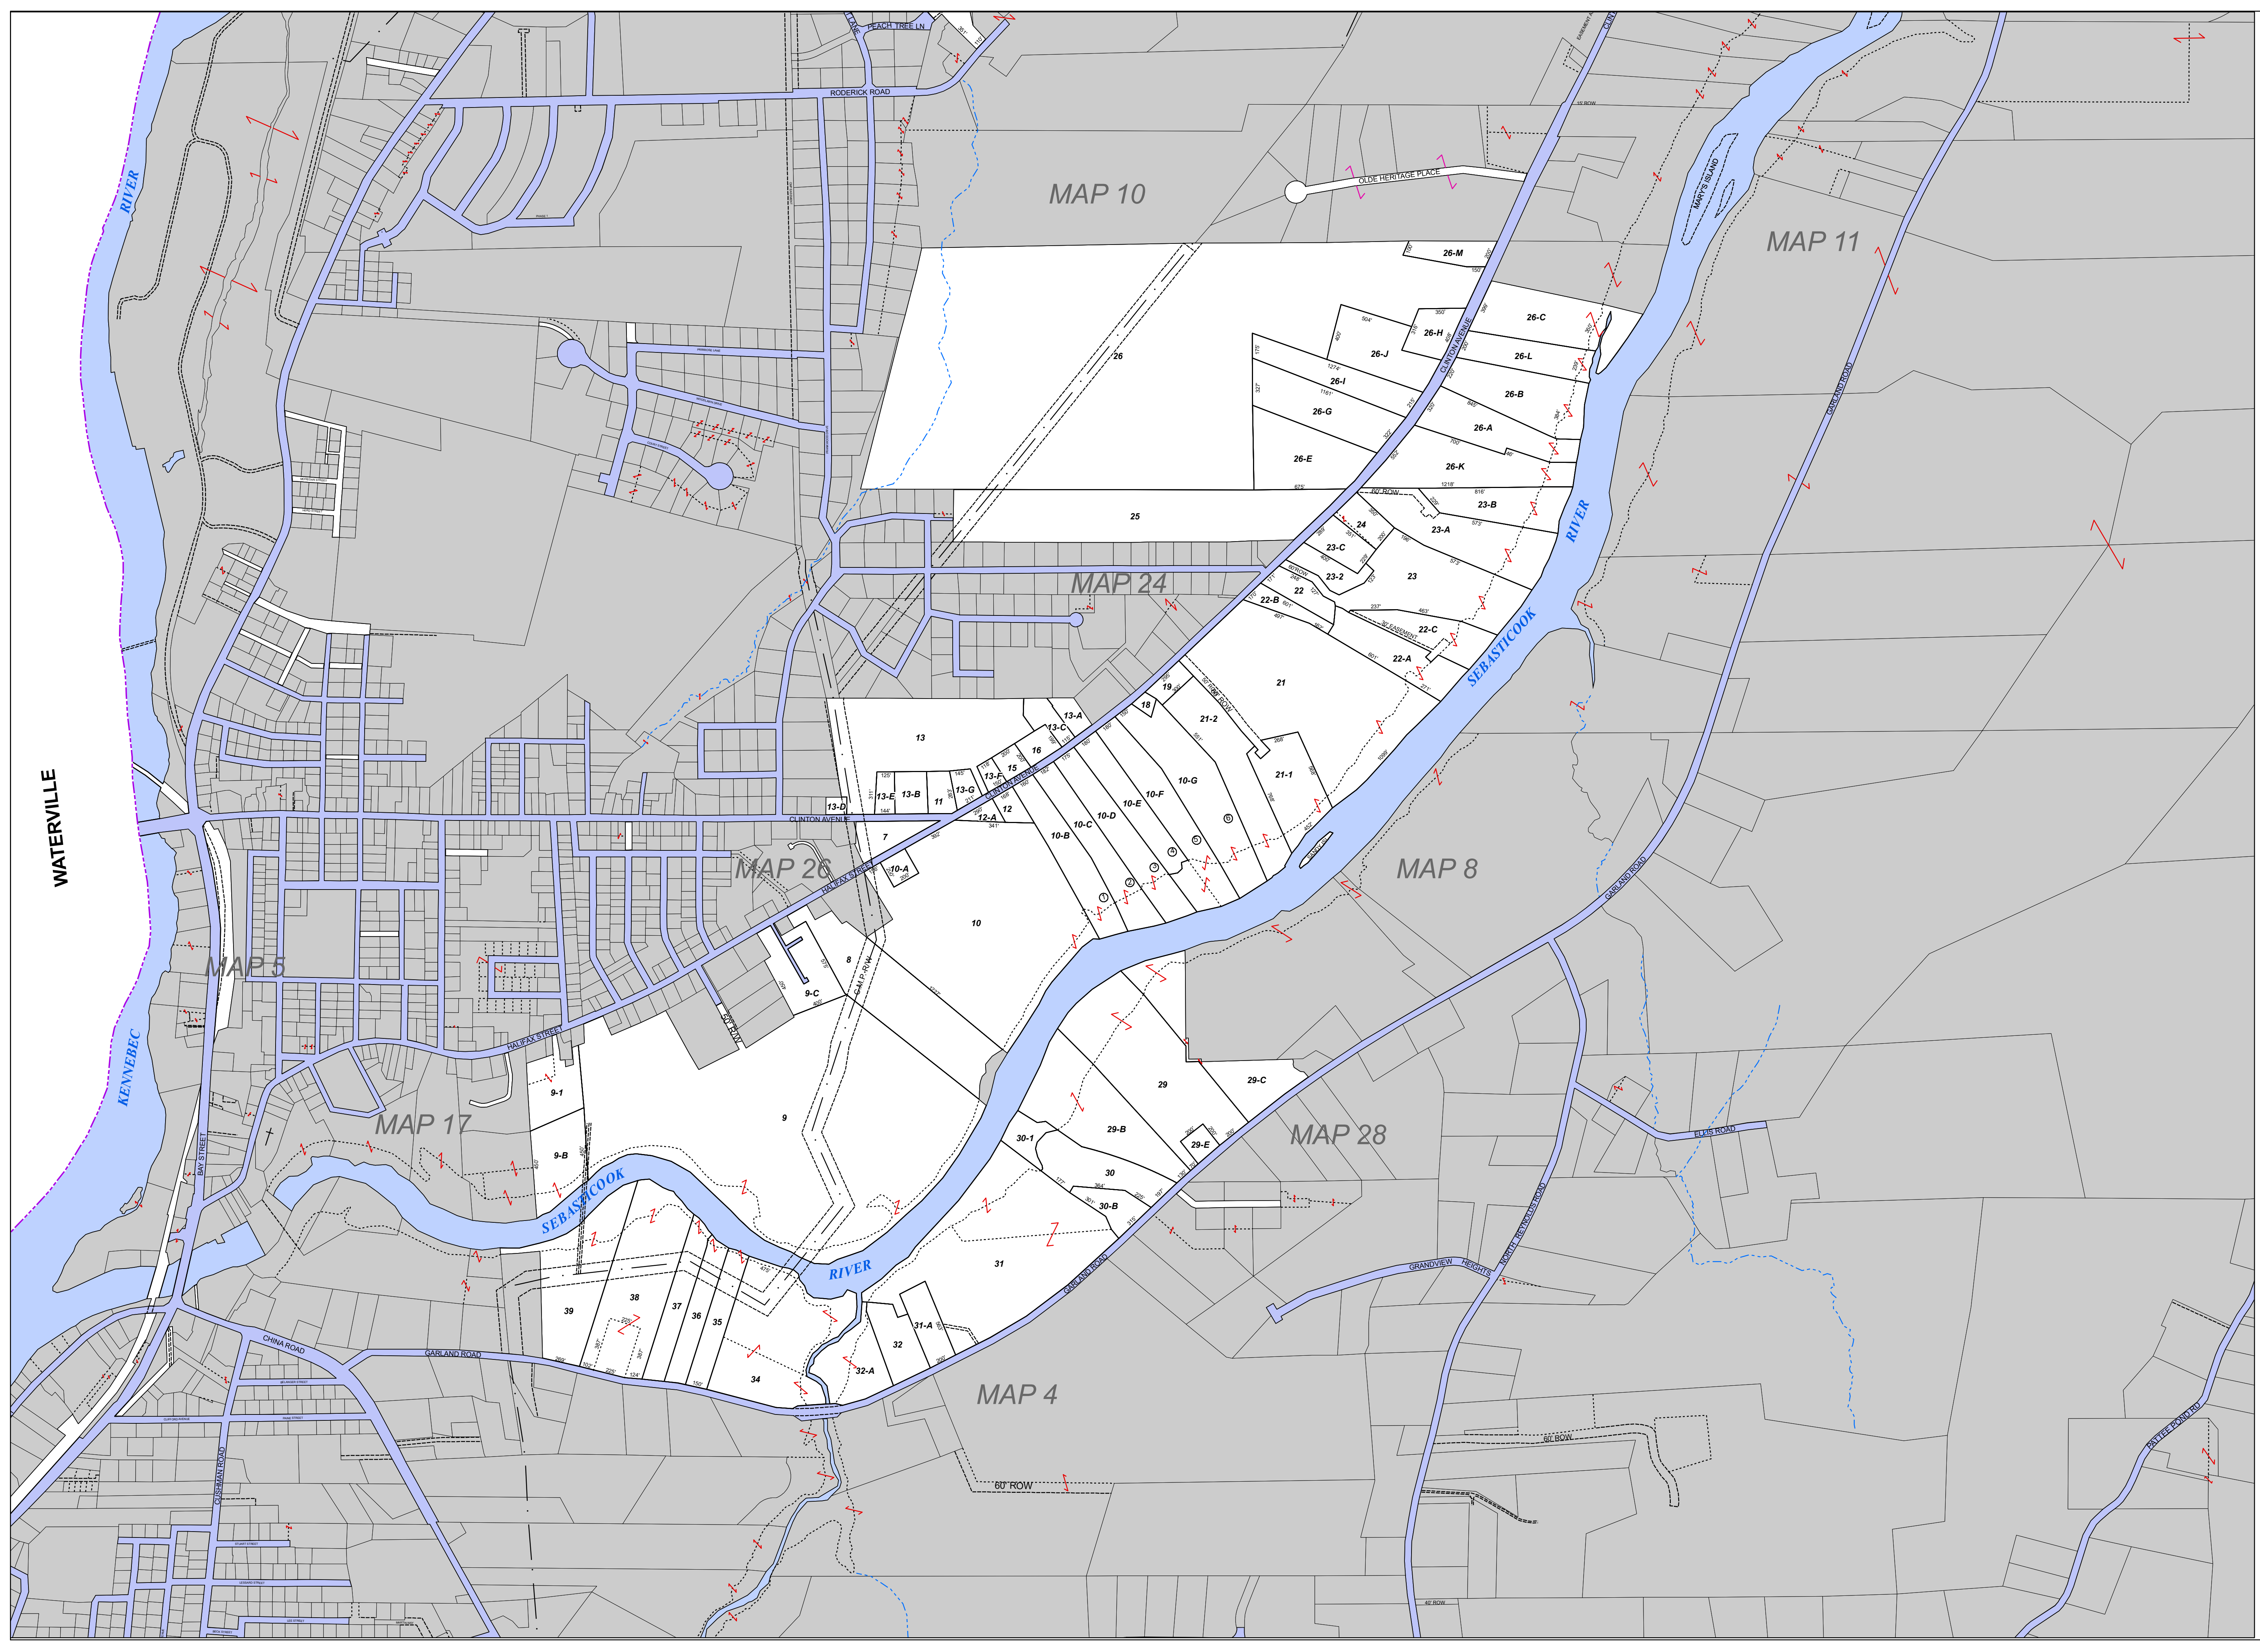

TOWN OF WINSLOW

KENNEBEC COUNTY MAINE

LEGEND

- Parcel
- Parcel Hook
- Old Parcel Line
- Lake or Pond
- Stream
- 5 Adjoining Map

For Assessment Purposes Only.

Not to be used for conveyances.

Map 7

Effective Date: 4/1/2023

WATERVILLE

KENNEBEC RIVER

SEBASTICOOK RIVER

MAP 10

MAP 11

MAP 24

MAP 8

MAP 26

MAP 5

MAP 17

MAP 28

MAP 4