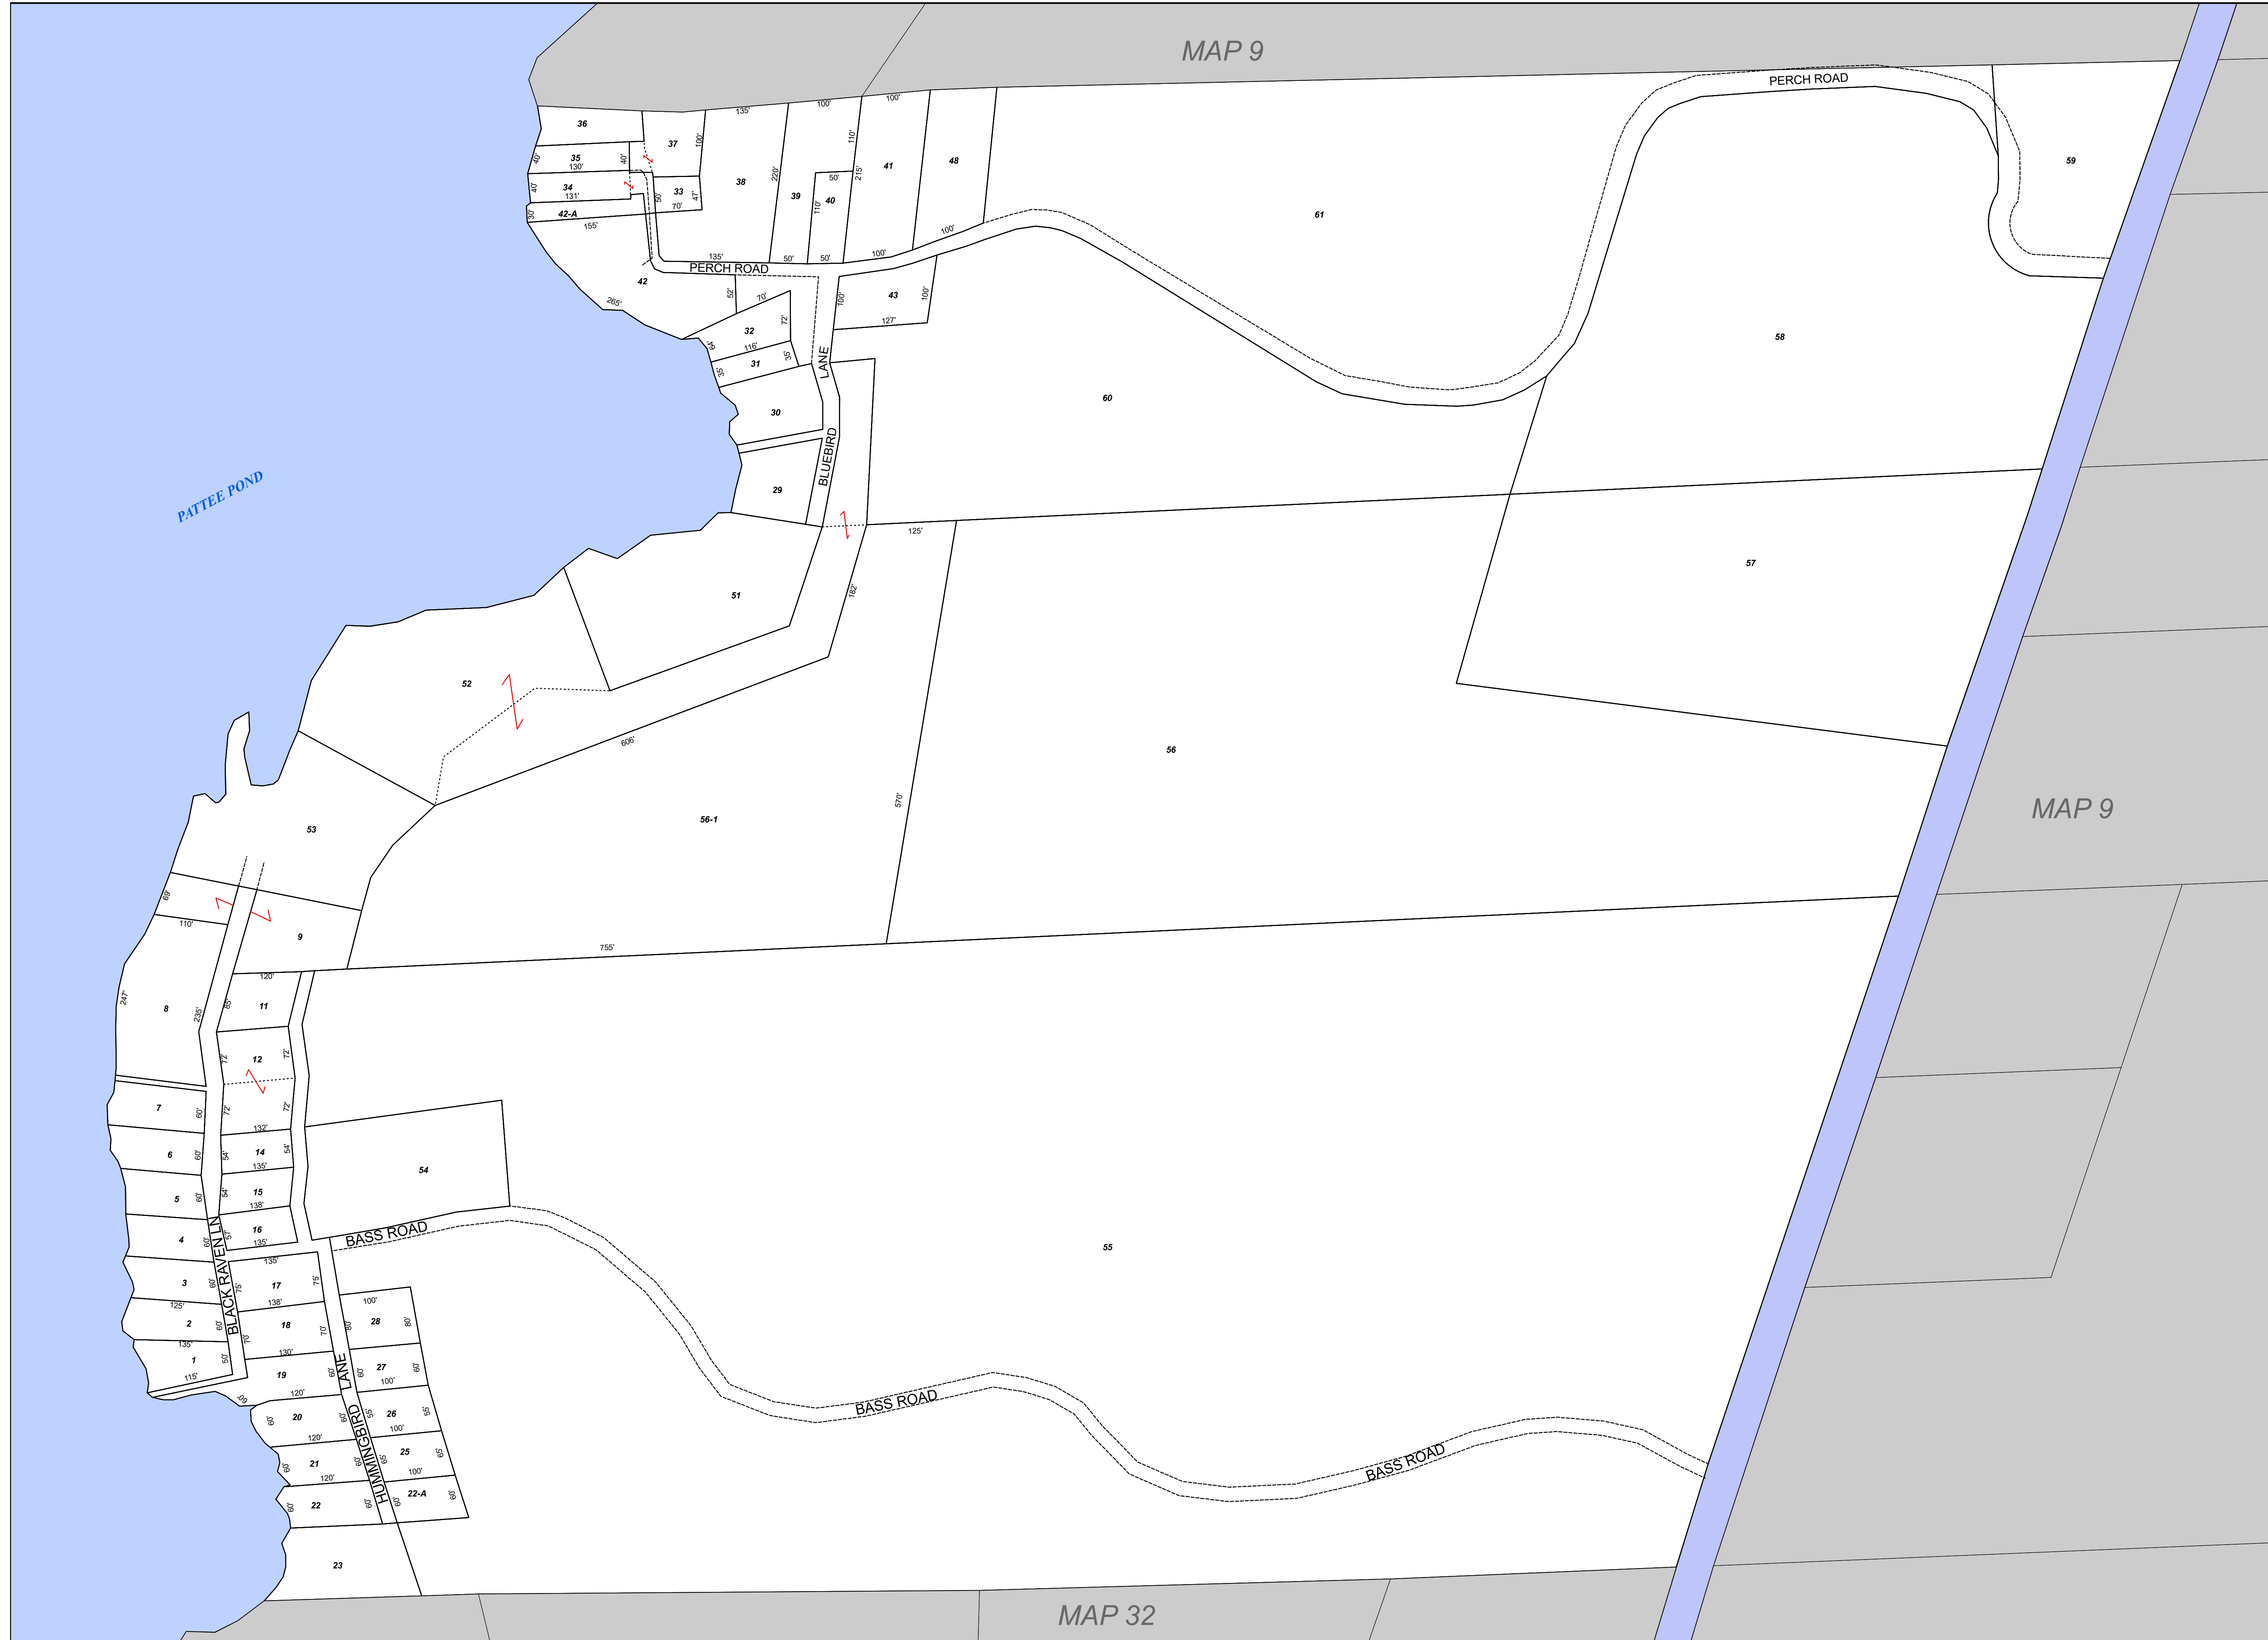

MAP 9

TOWN OF WINSLOW

KENNEBEC COUNTY MAINE

LEGEND

Parcel

Parcel Hook

Old Parcel Line

Lake or Pond

Stream

5 Adjoining Map

For Assessment Purposes Only.

Not to be used for conveyances.

0 50 100 200 Feet

Map 31

Effective Date: 4/1/2023

MAP 9

MAP 32

PATTEE POND

PERCH ROAD

PERCH ROAD

BLUEBIRD LANE

BASS ROAD

BASS ROAD

BASS ROAD

BLACK RAVEN LN

HUMMINGBIRD LANE

36  
35  
34  
42-A

37  
33

38  
39  
40

41  
48

43

51