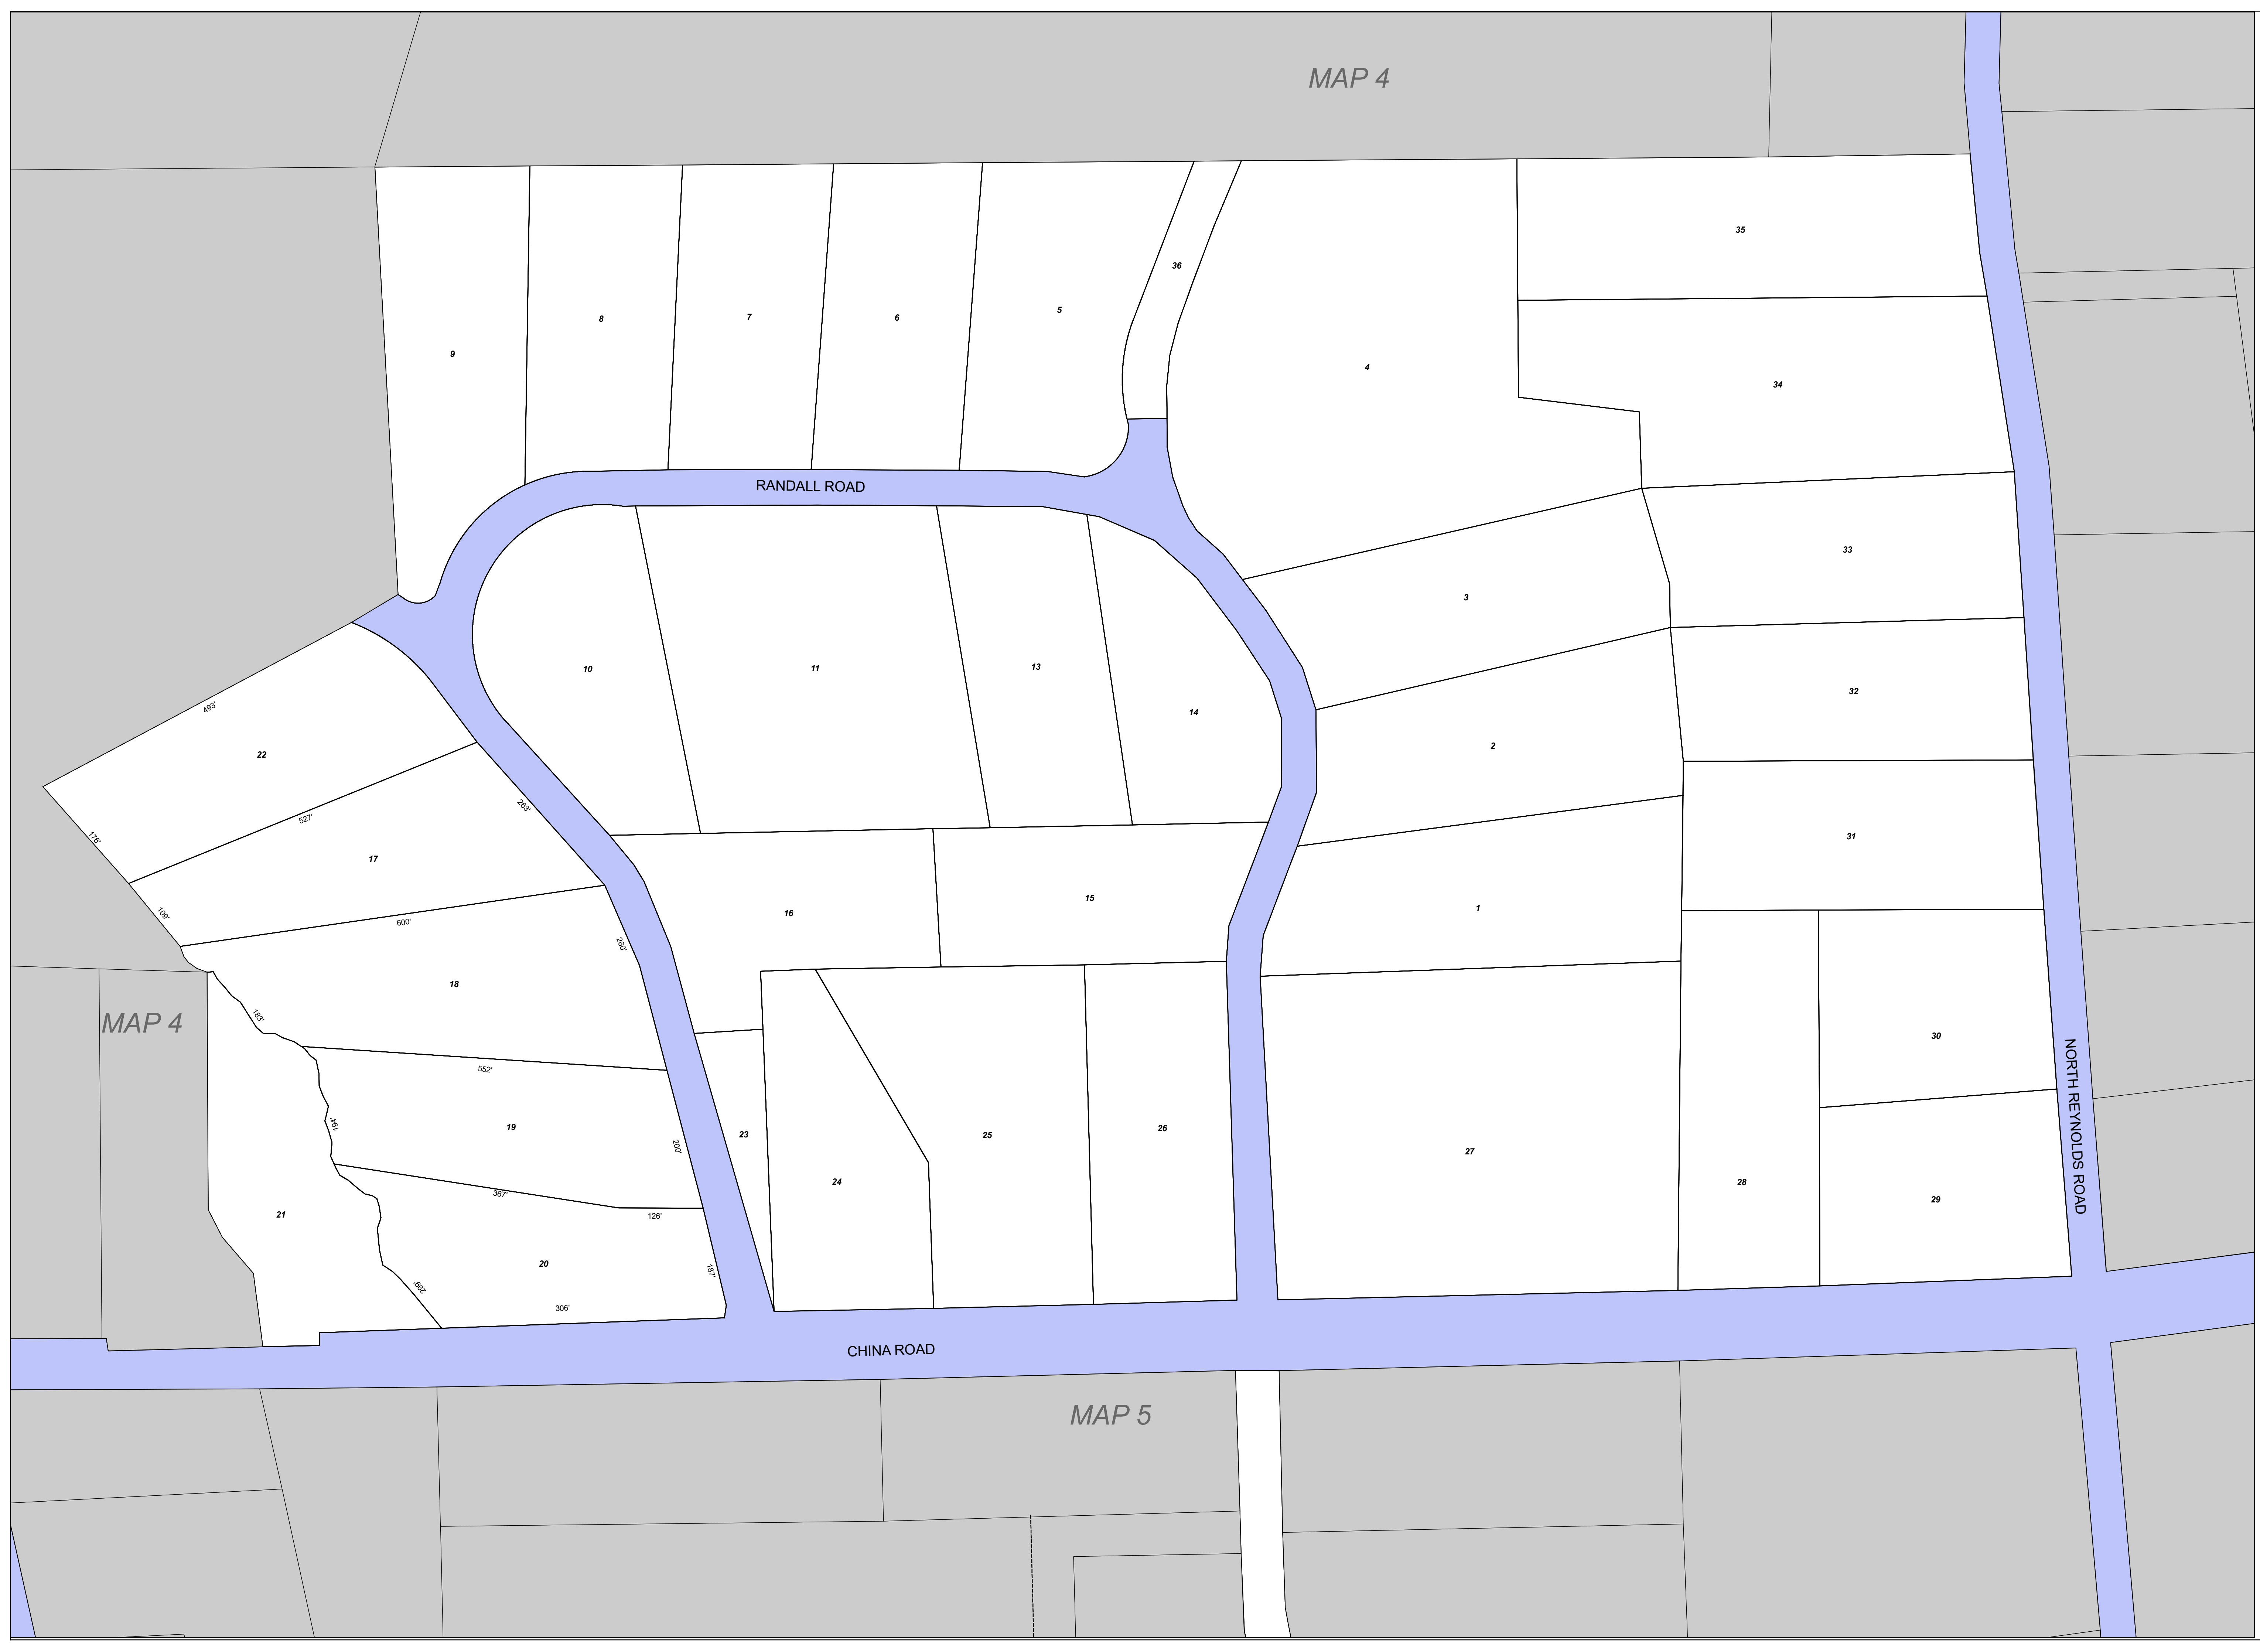

MAP 4

TOWN OF WINSLOW

KENNEBEC COUNTY MAINE

LEGEND

Parcel

Parcel Hook

Old Parcel Line

Lake or Pond

Stream

5 Adjoining Map

For Assessment Purposes Only.

Not to be used for conveyances.

Map 27

Effective Date: 4/1/2023

MAP 4

MAP 5