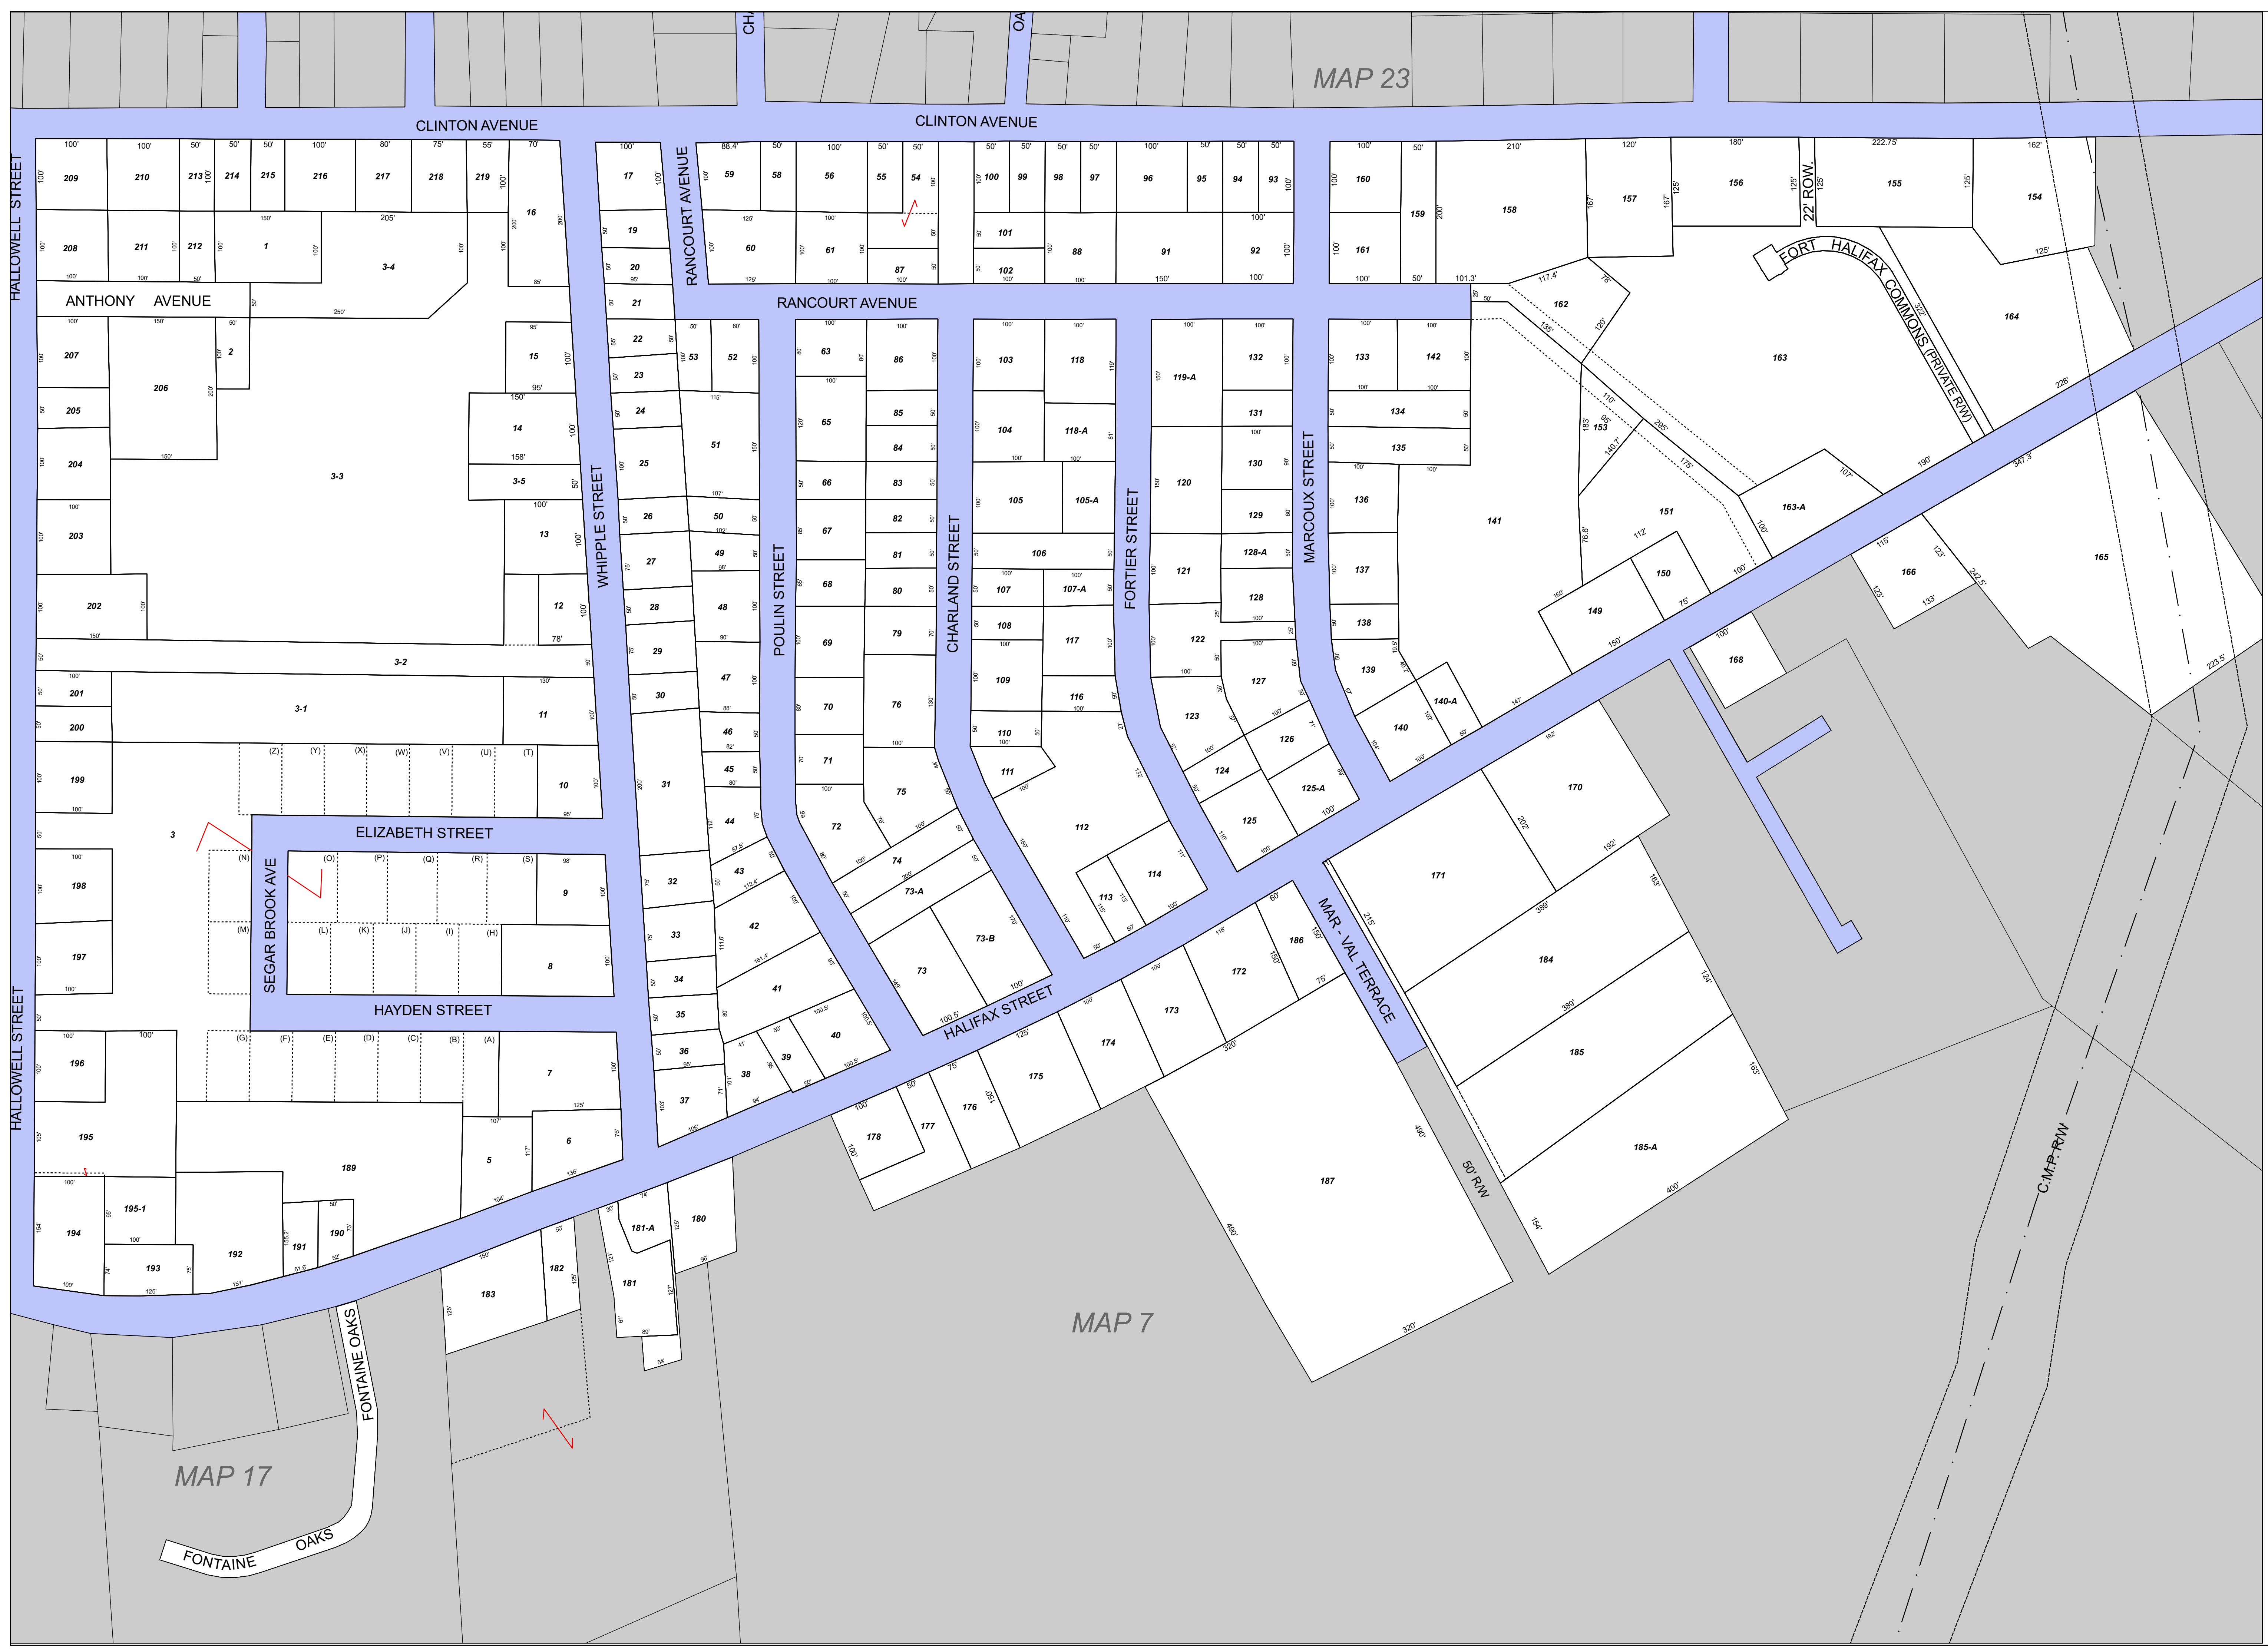

TOWN OF WINSLOW

KENNEBEC COUNTY MAINE

LEGEND

- Parcel
- Parcel Hook
- Old Parcel Line
- Lake or Pond
- Stream
- 5 Adjoining Map

For Assessment Purposes Only.

Not to be used for conveyances.

Map 26

Effective Date: 4/1/2023

MAP 23

MAP 7

MAP 17