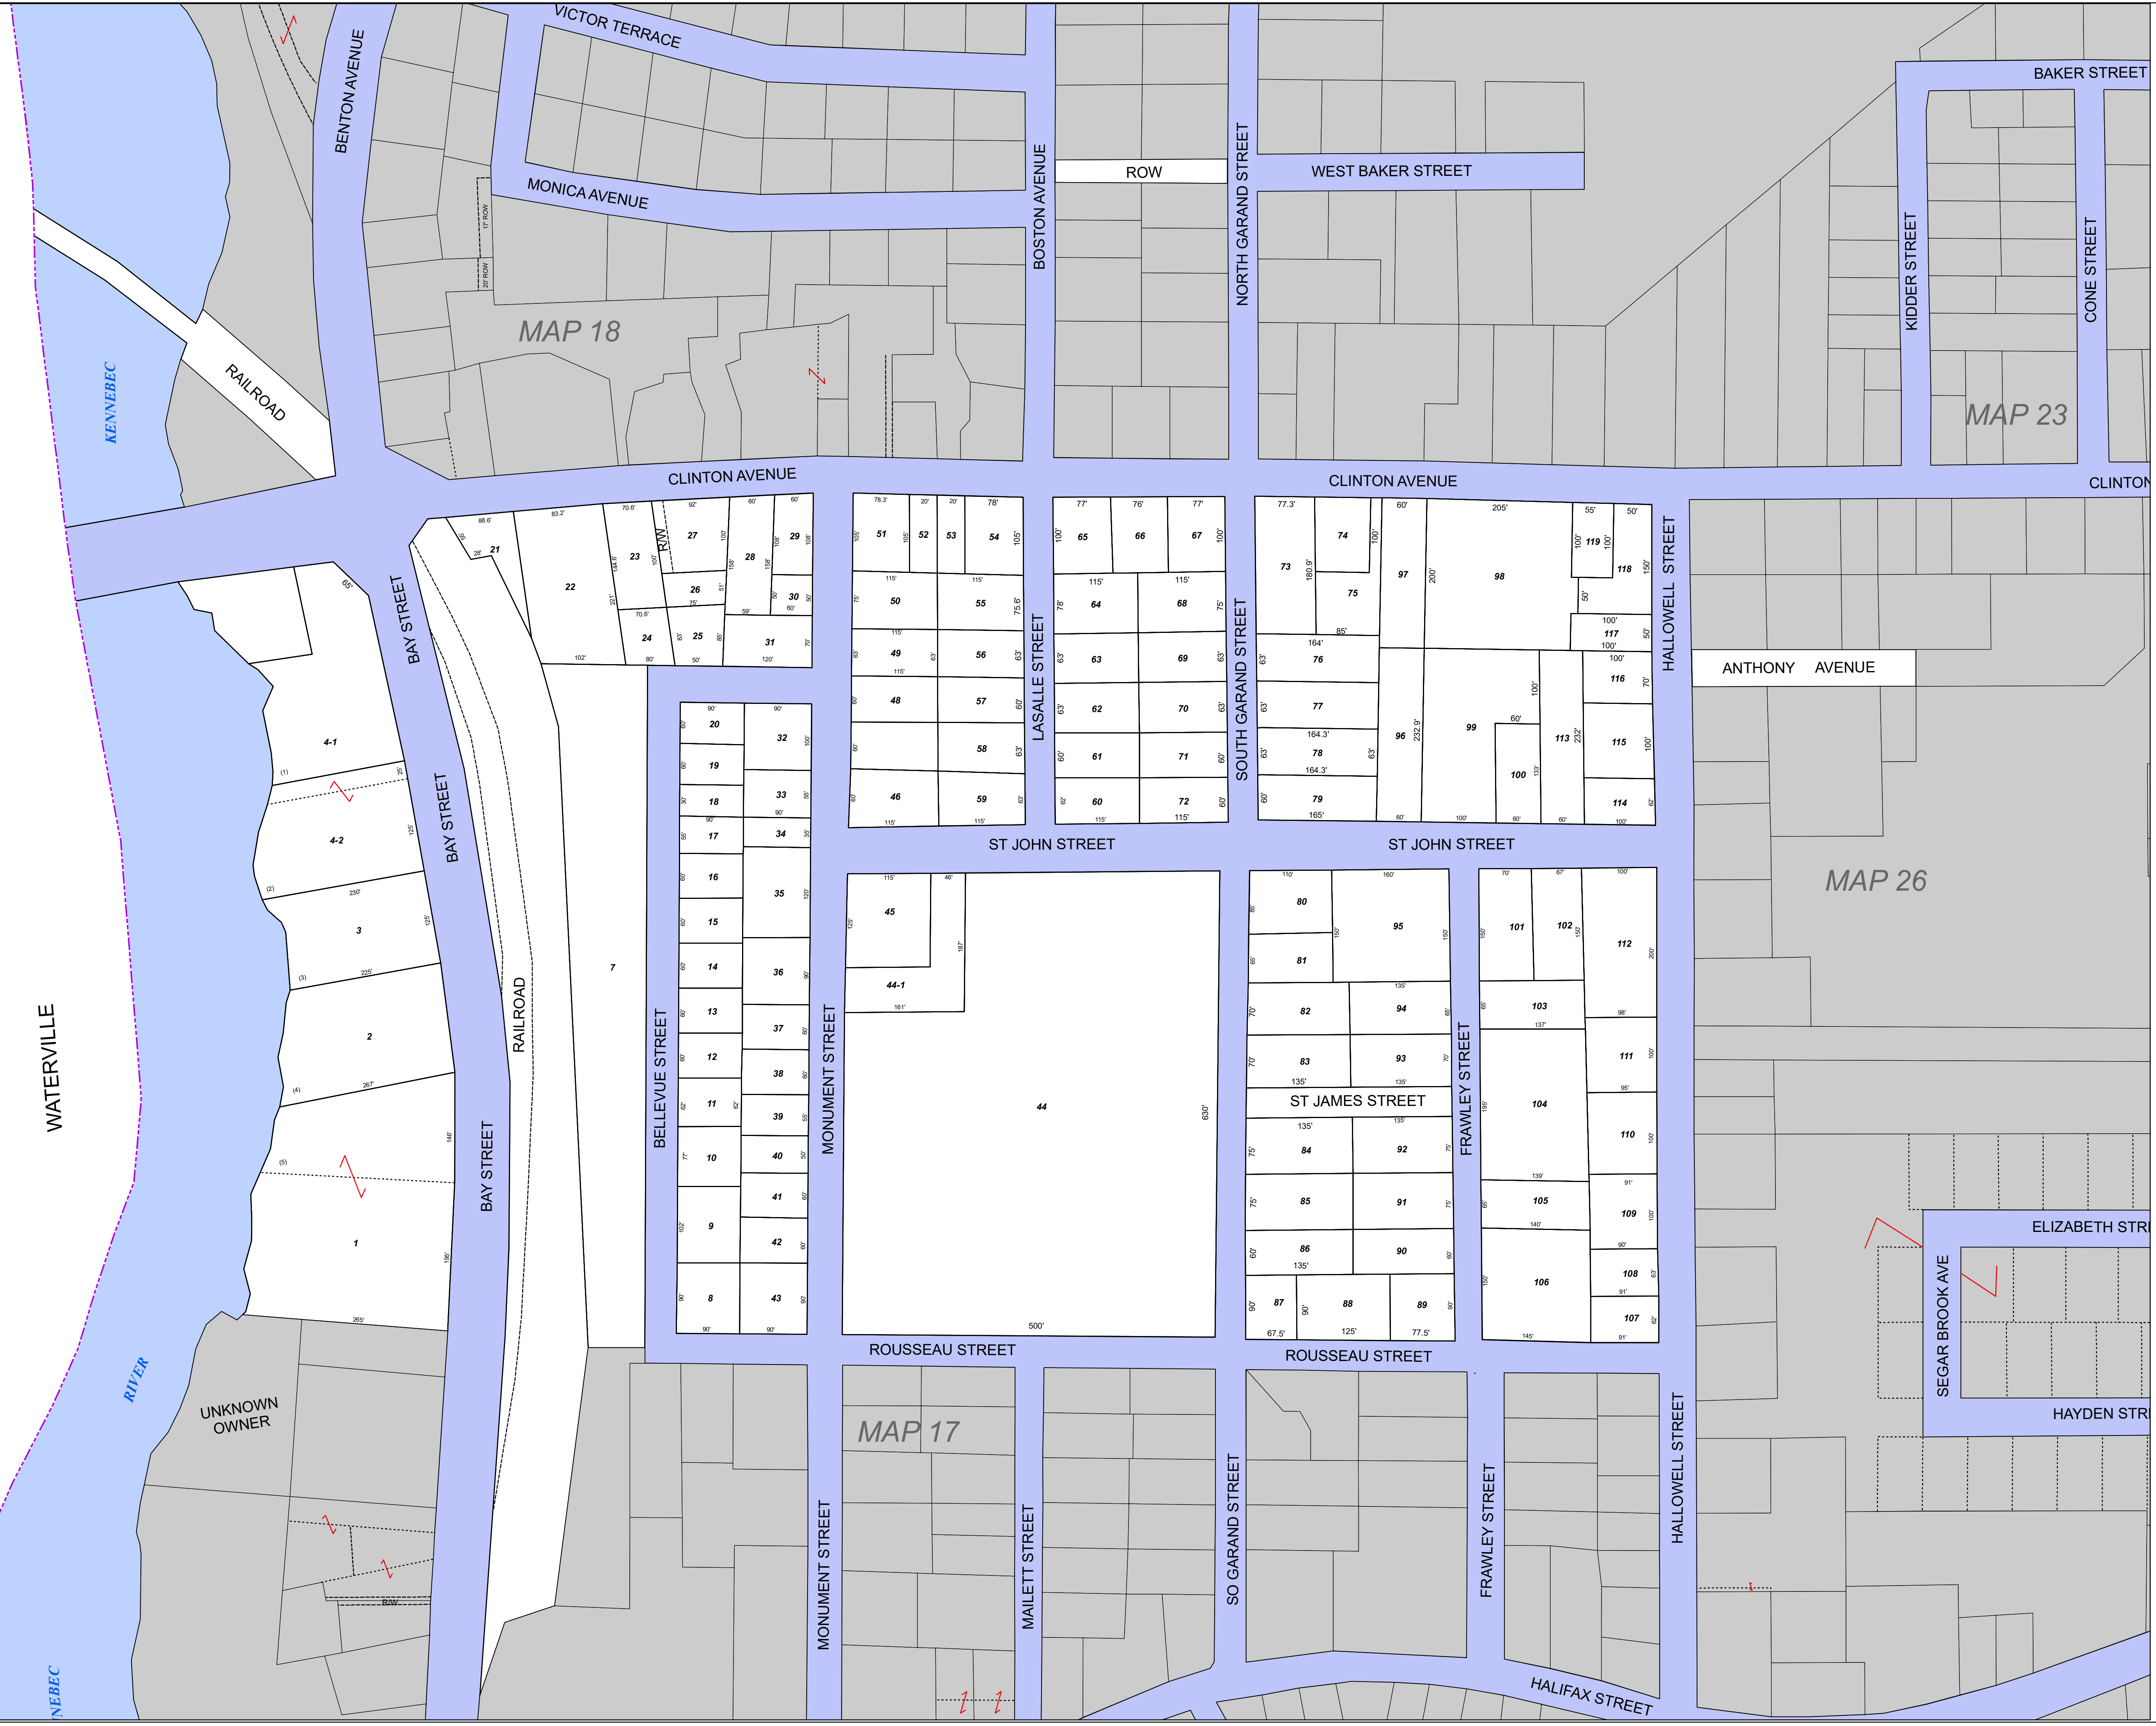

LEGEND

Parcel

Parcel Hook

Old Parcel Line

Lake or Pond

Stream

Adjoining Map

For Assessment Purposes Only.

Not to be used for conveyances.

0 50 100 200 Feet

MAP 18

MAP 23

MAP 26

MAP 17

KENNEBEC

RIVER

UNKNOWN OWNER

RAILROAD

CLINTON AVENUE

CLINTON AVENUE

CLINTON AVENUE

CLINTON

BENTON AVENUE

VICTOR TERRACE

MONICA AVENUE

BOSTON AVENUE

ROW

WEST BAKER STREET

NORTH GARAND STREET

KIDDER STREET

BAKER STREET

CONE STREET