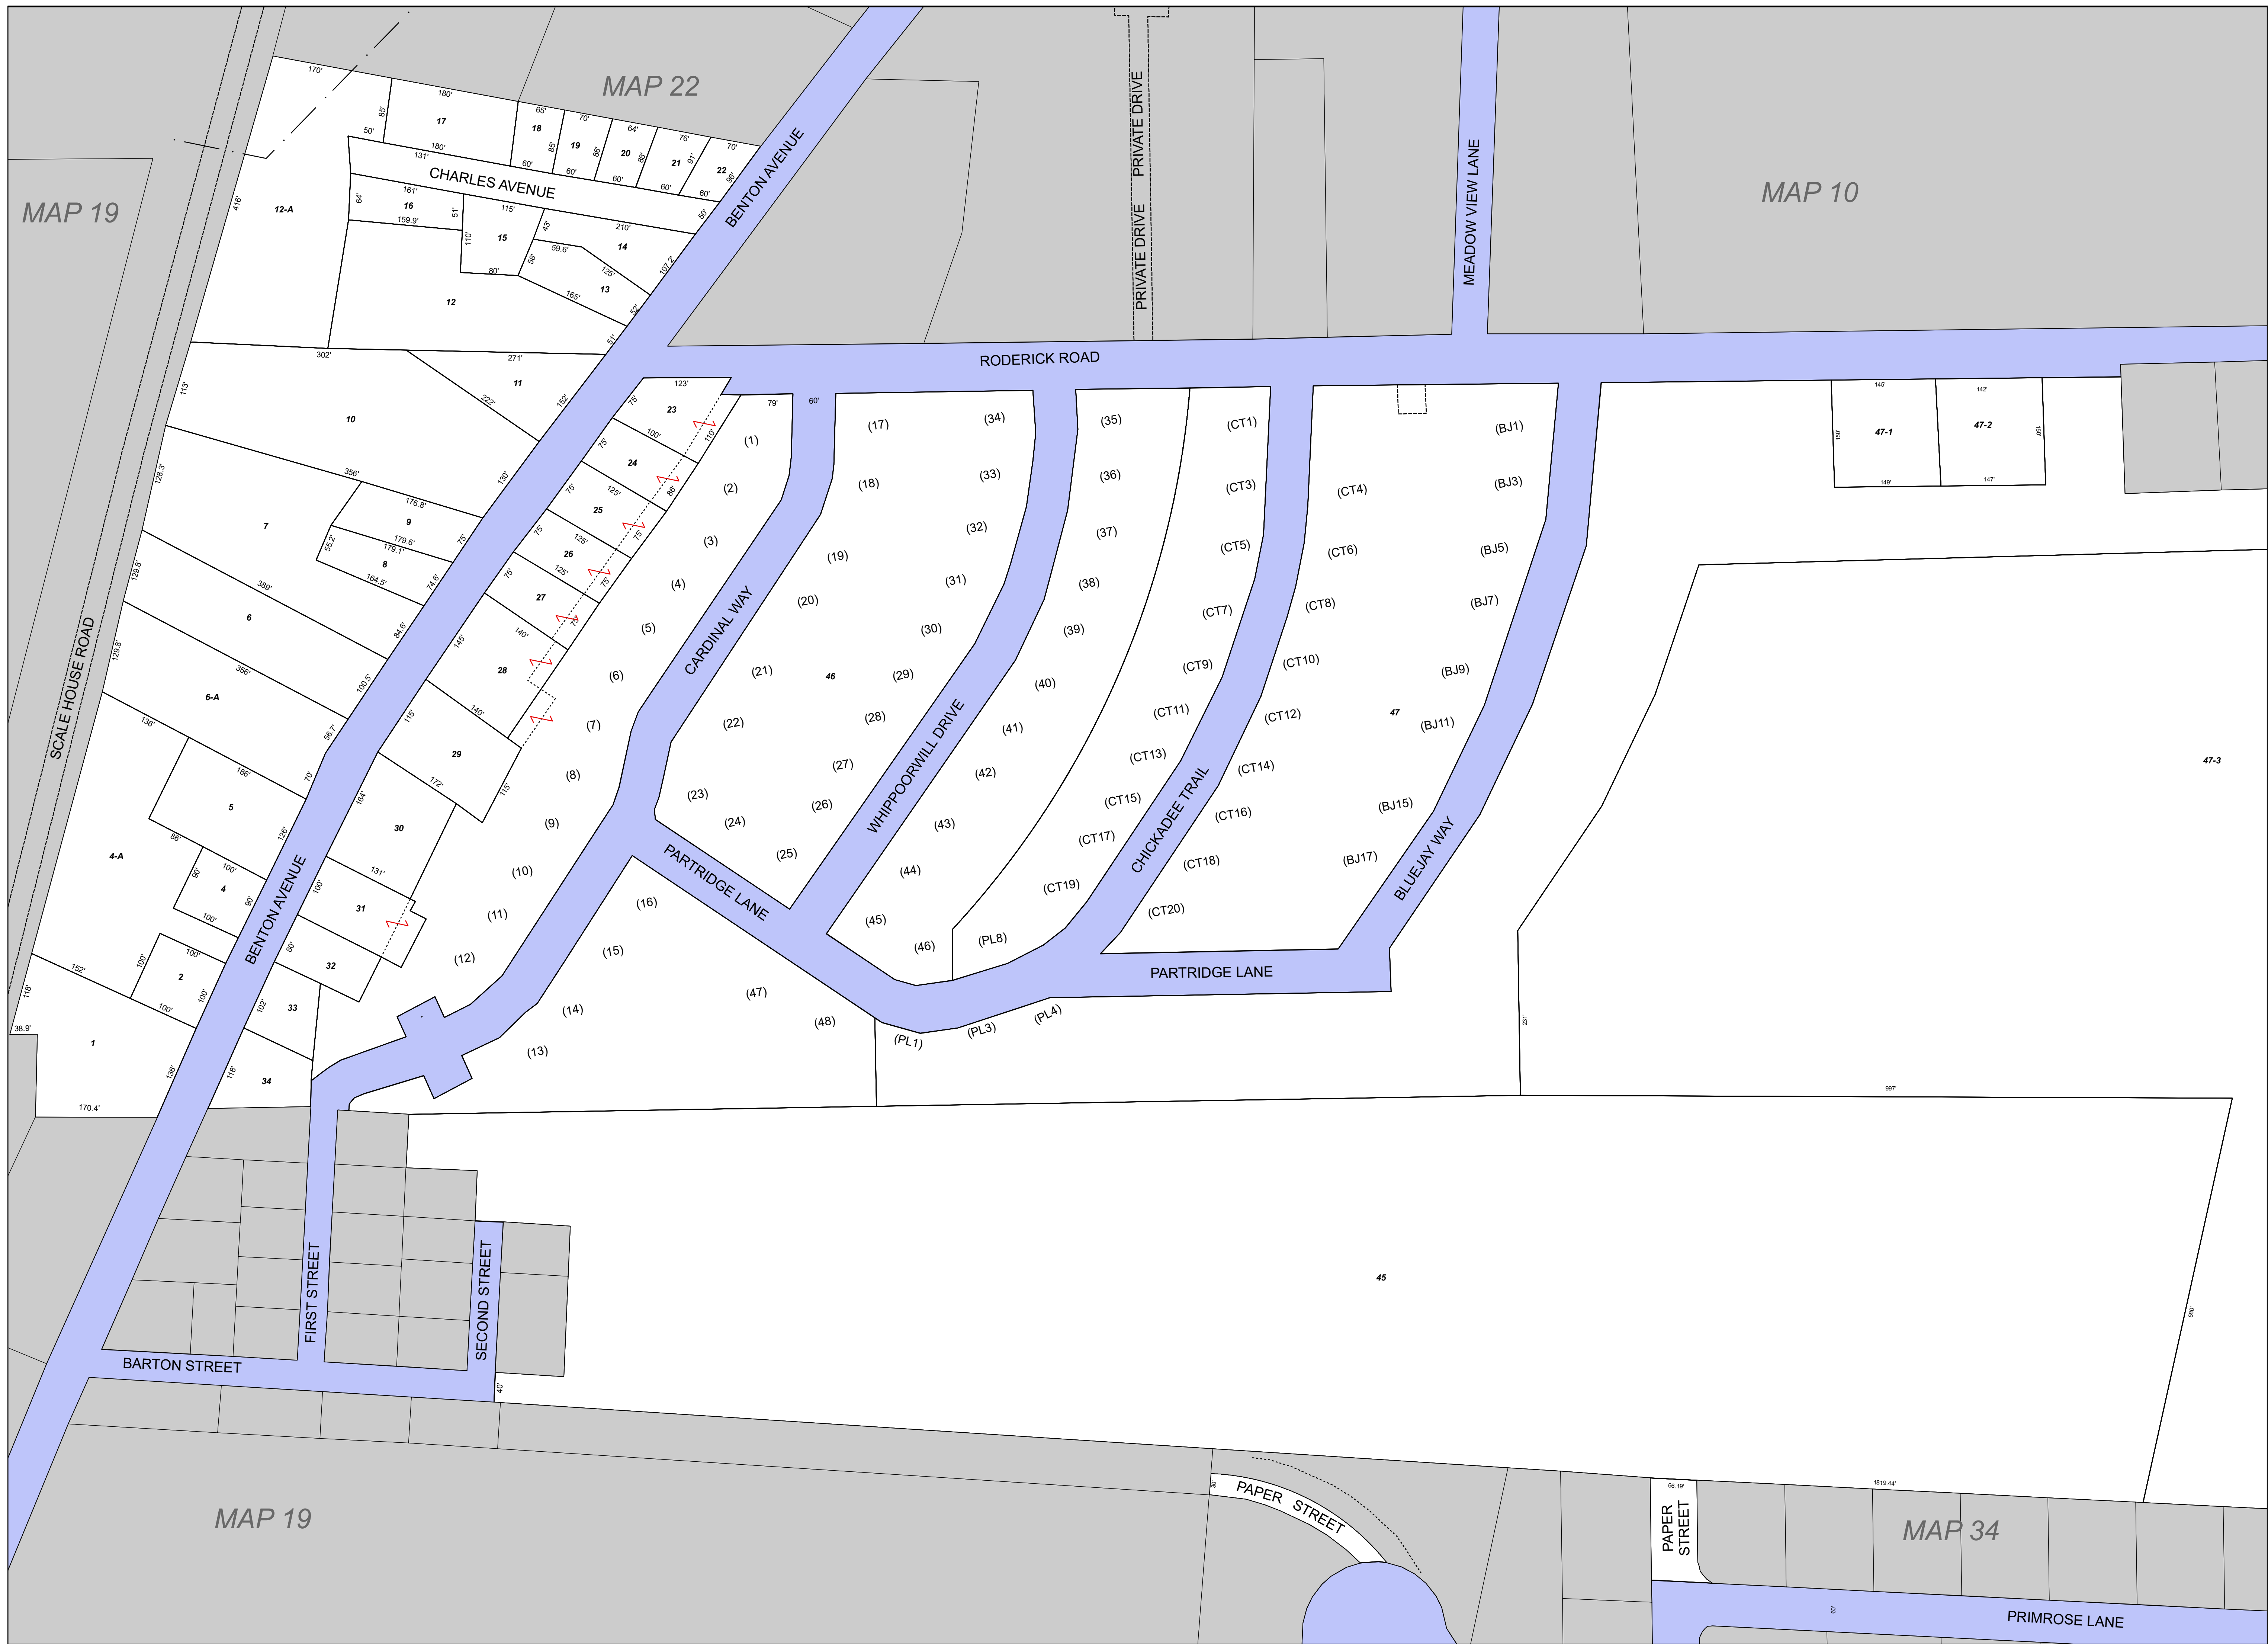

TOWN OF WINSLOW

KENNEBEC COUNTY MAINE

LEGEND

- Parcel
- Parcel Hook
- Old Parcel Line
- Lake or Pond
- Stream
- Adjoining Map

For Assessment Purposes Only.

Not to be used for conveyances.

Map 20

Effective Date: 4/1/2023

MAP 19

MAP 22

MAP 10

MAP 19

MAP 34