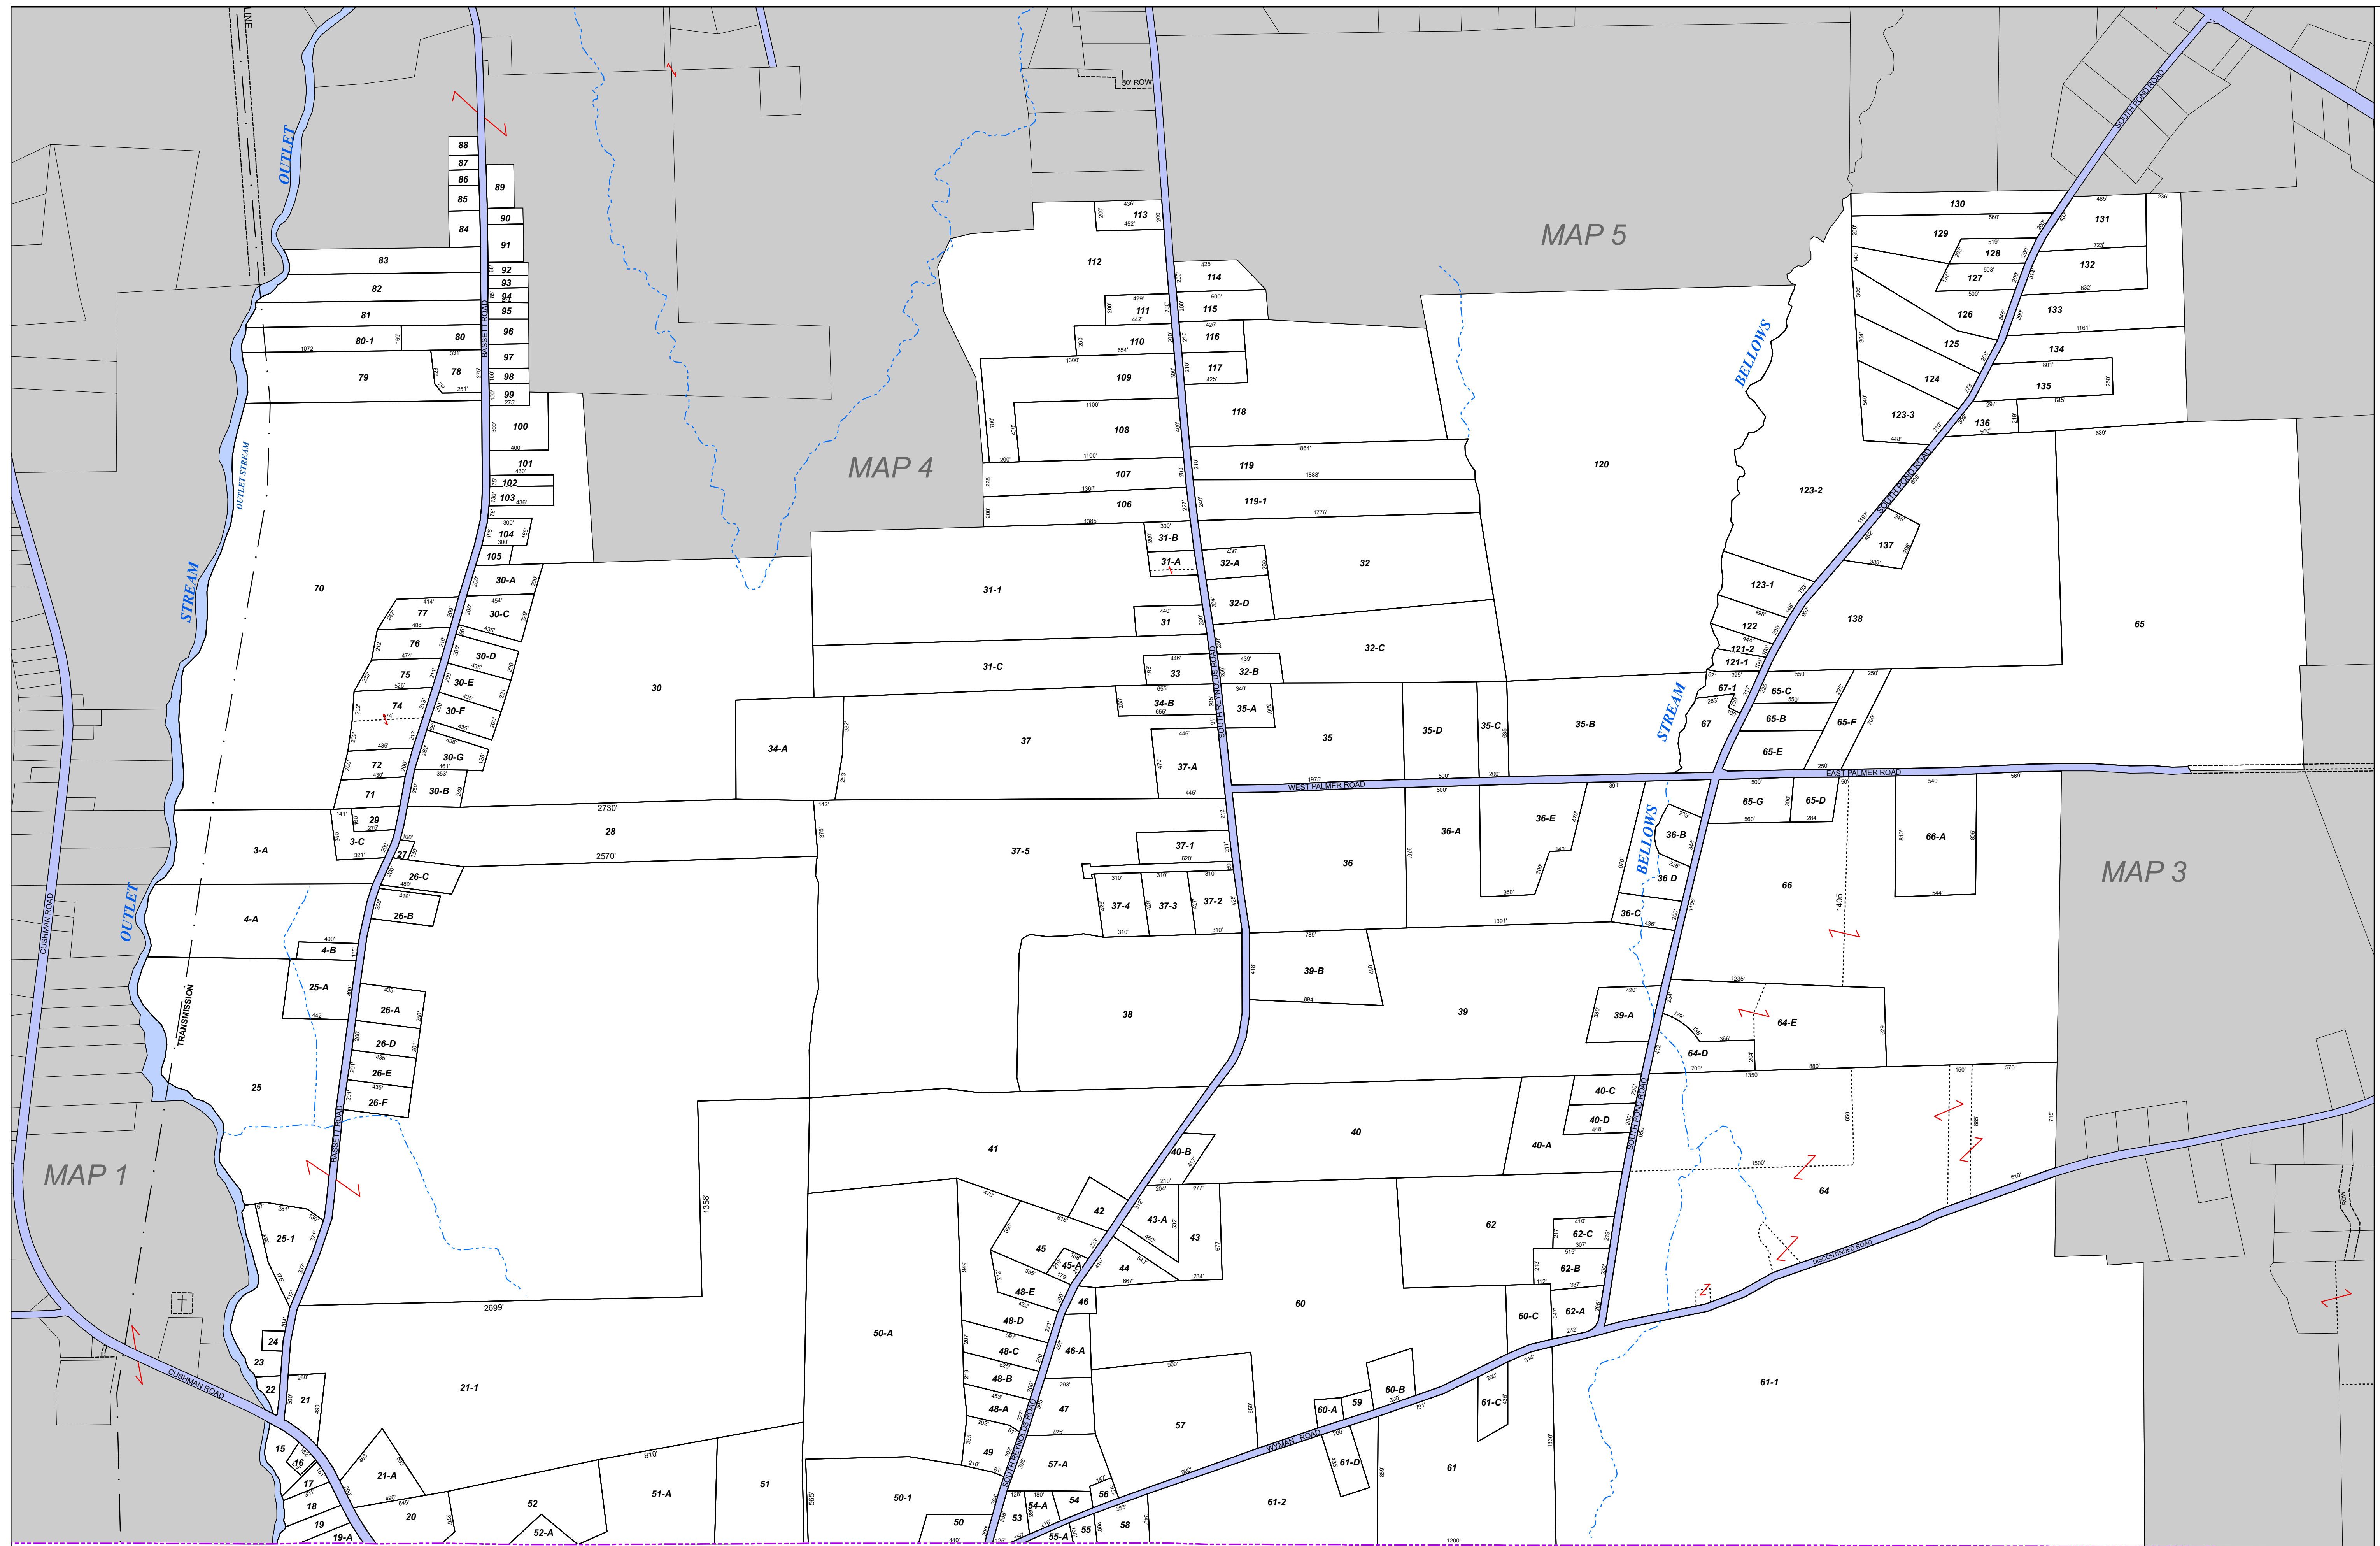

TOWN OF WINSLOW

KENNEBEC COUNTY MAINE

LEGEND

- Parcel
- Parcel Hook
- Old Parcel Line
- Lake or Pond
- Stream
- Adjoining Map

For Assessment Purposes Only.

Not to be used for conveyances.

0 250 500 1,000 Feet

Map 2

Effective Date: 4/1/2023

VASSALBORO