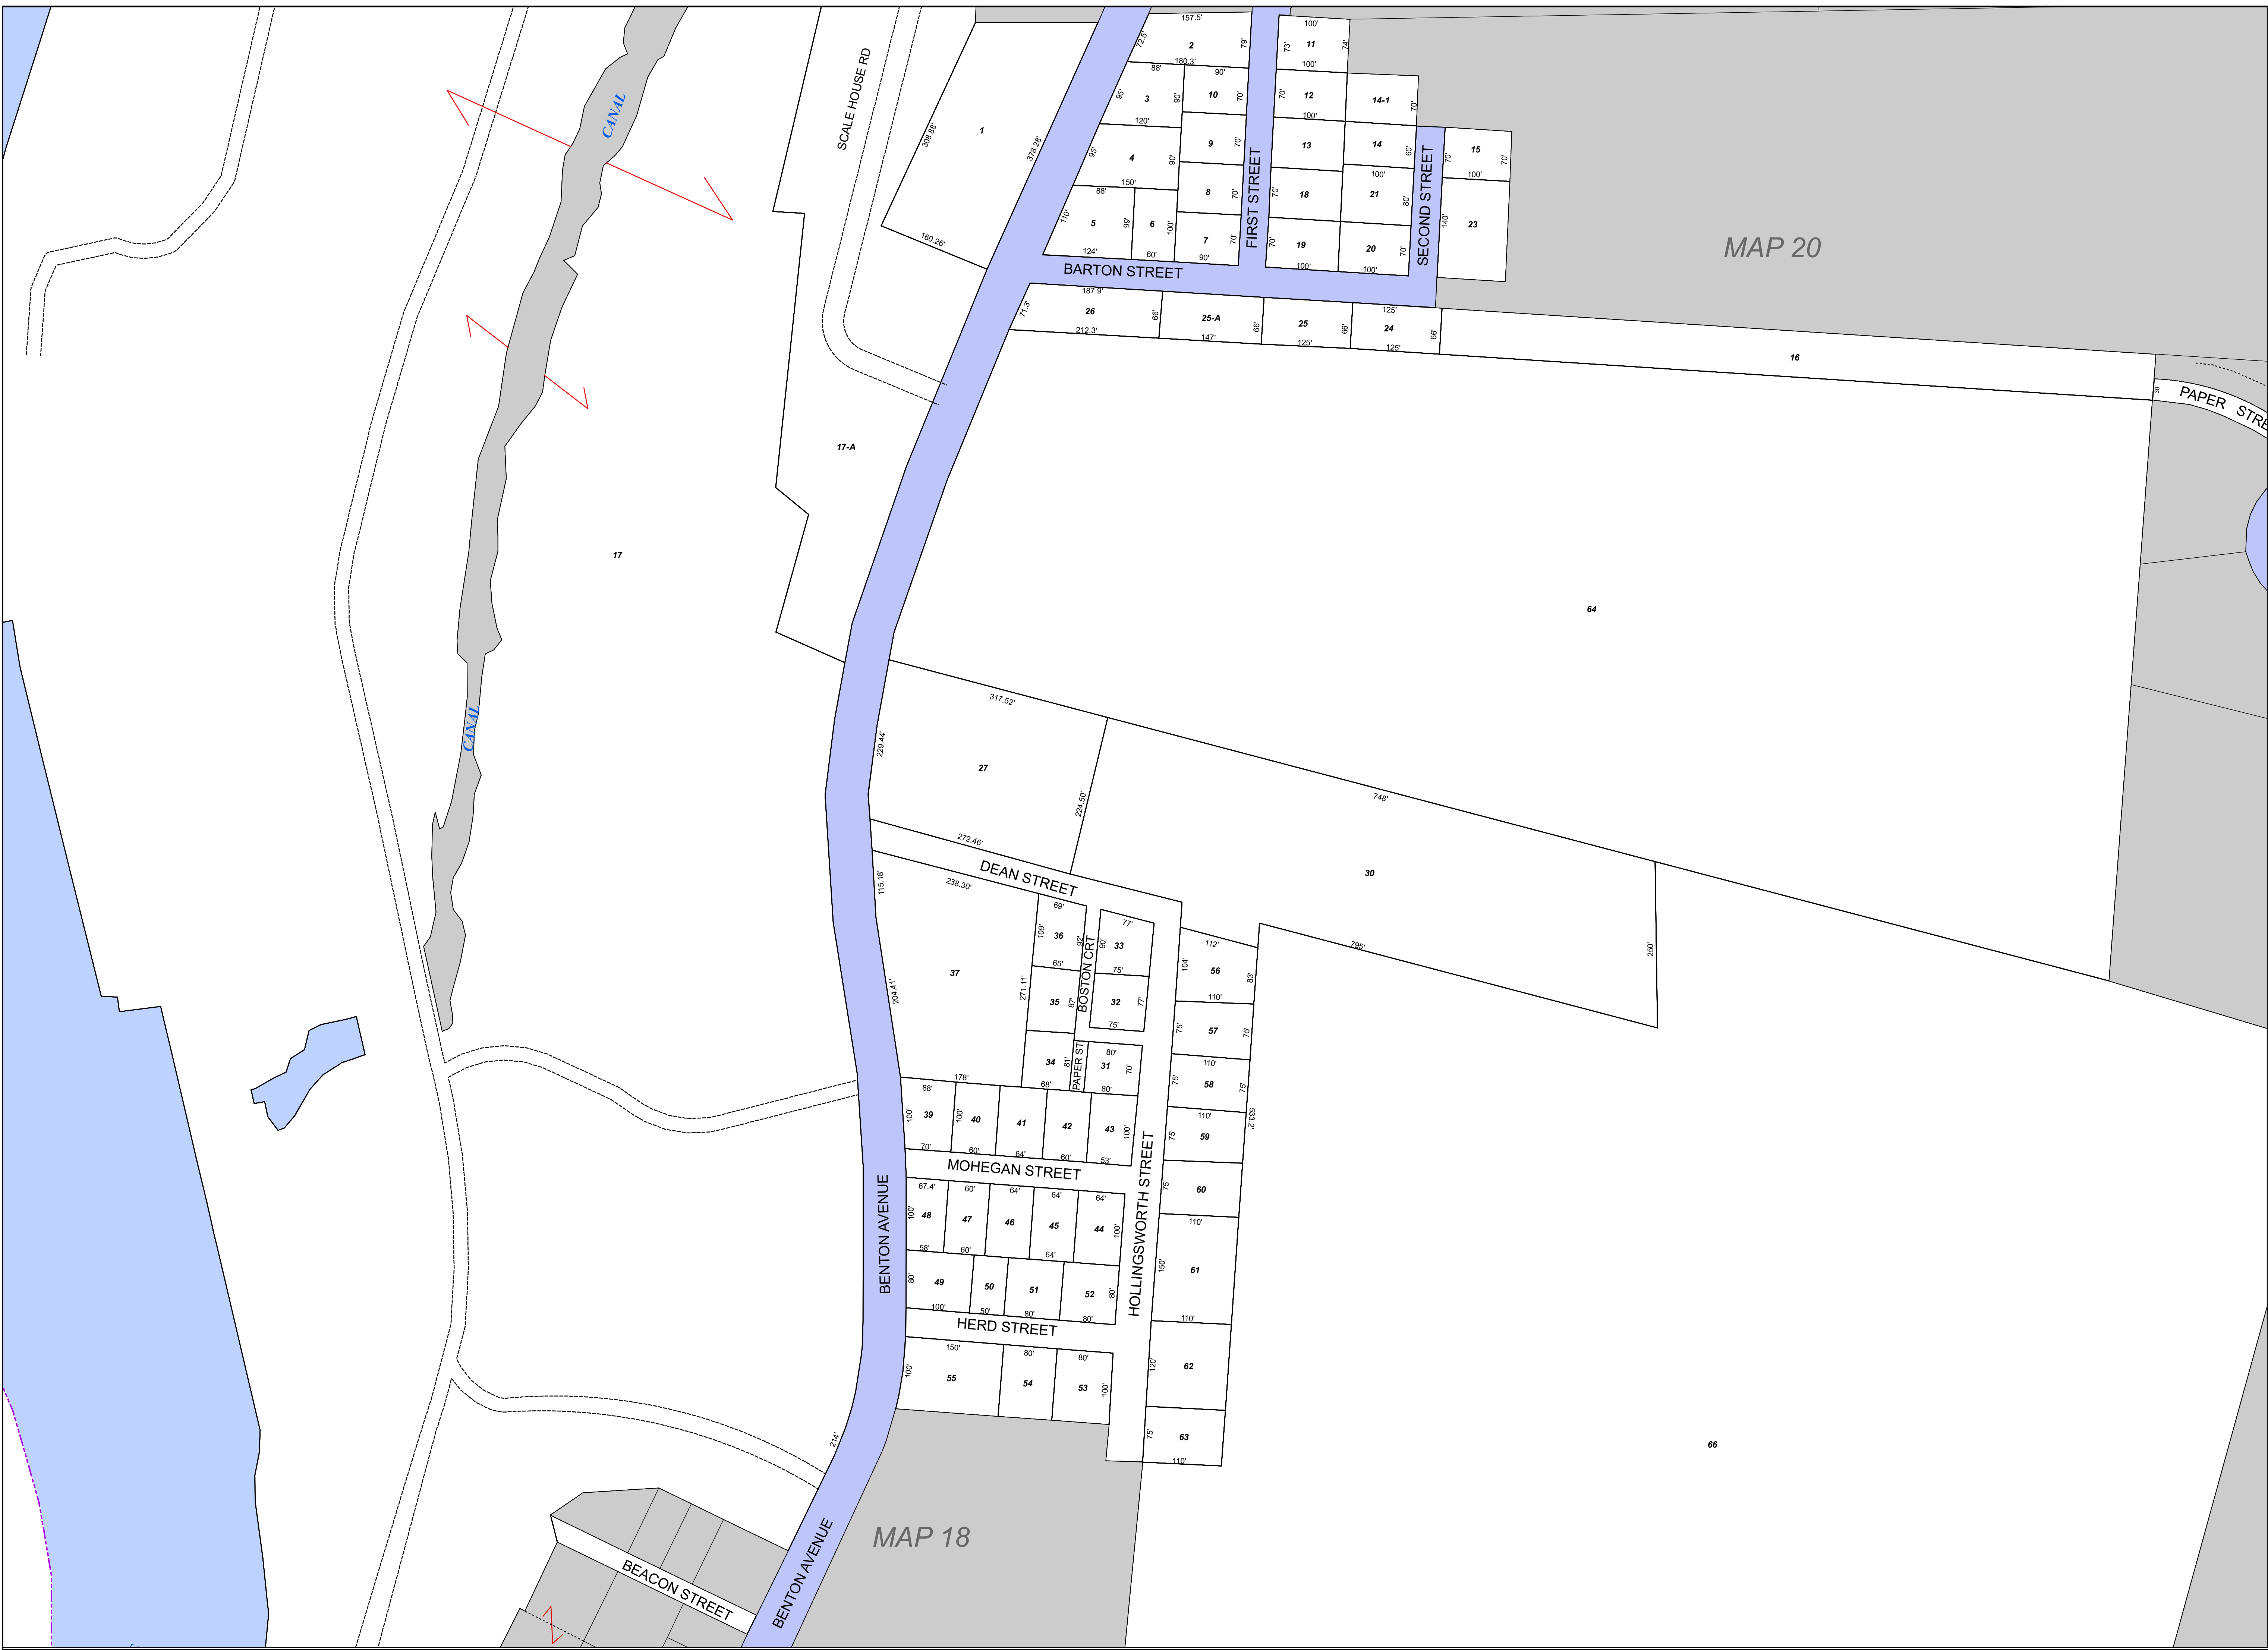

TOWN OF WINSLOW

KENNEBEC COUNTY MAINE

LEGEND

- Parcel
- Parcel Hook
- Old Parcel Line
- Lake or Pond
- Stream
- 5 Adjoining Map

For Assessment Purposes Only.

Not to be used for conveyances.

Map 19

Effective Date: 4/1/2023

MAP 20

MAP 18