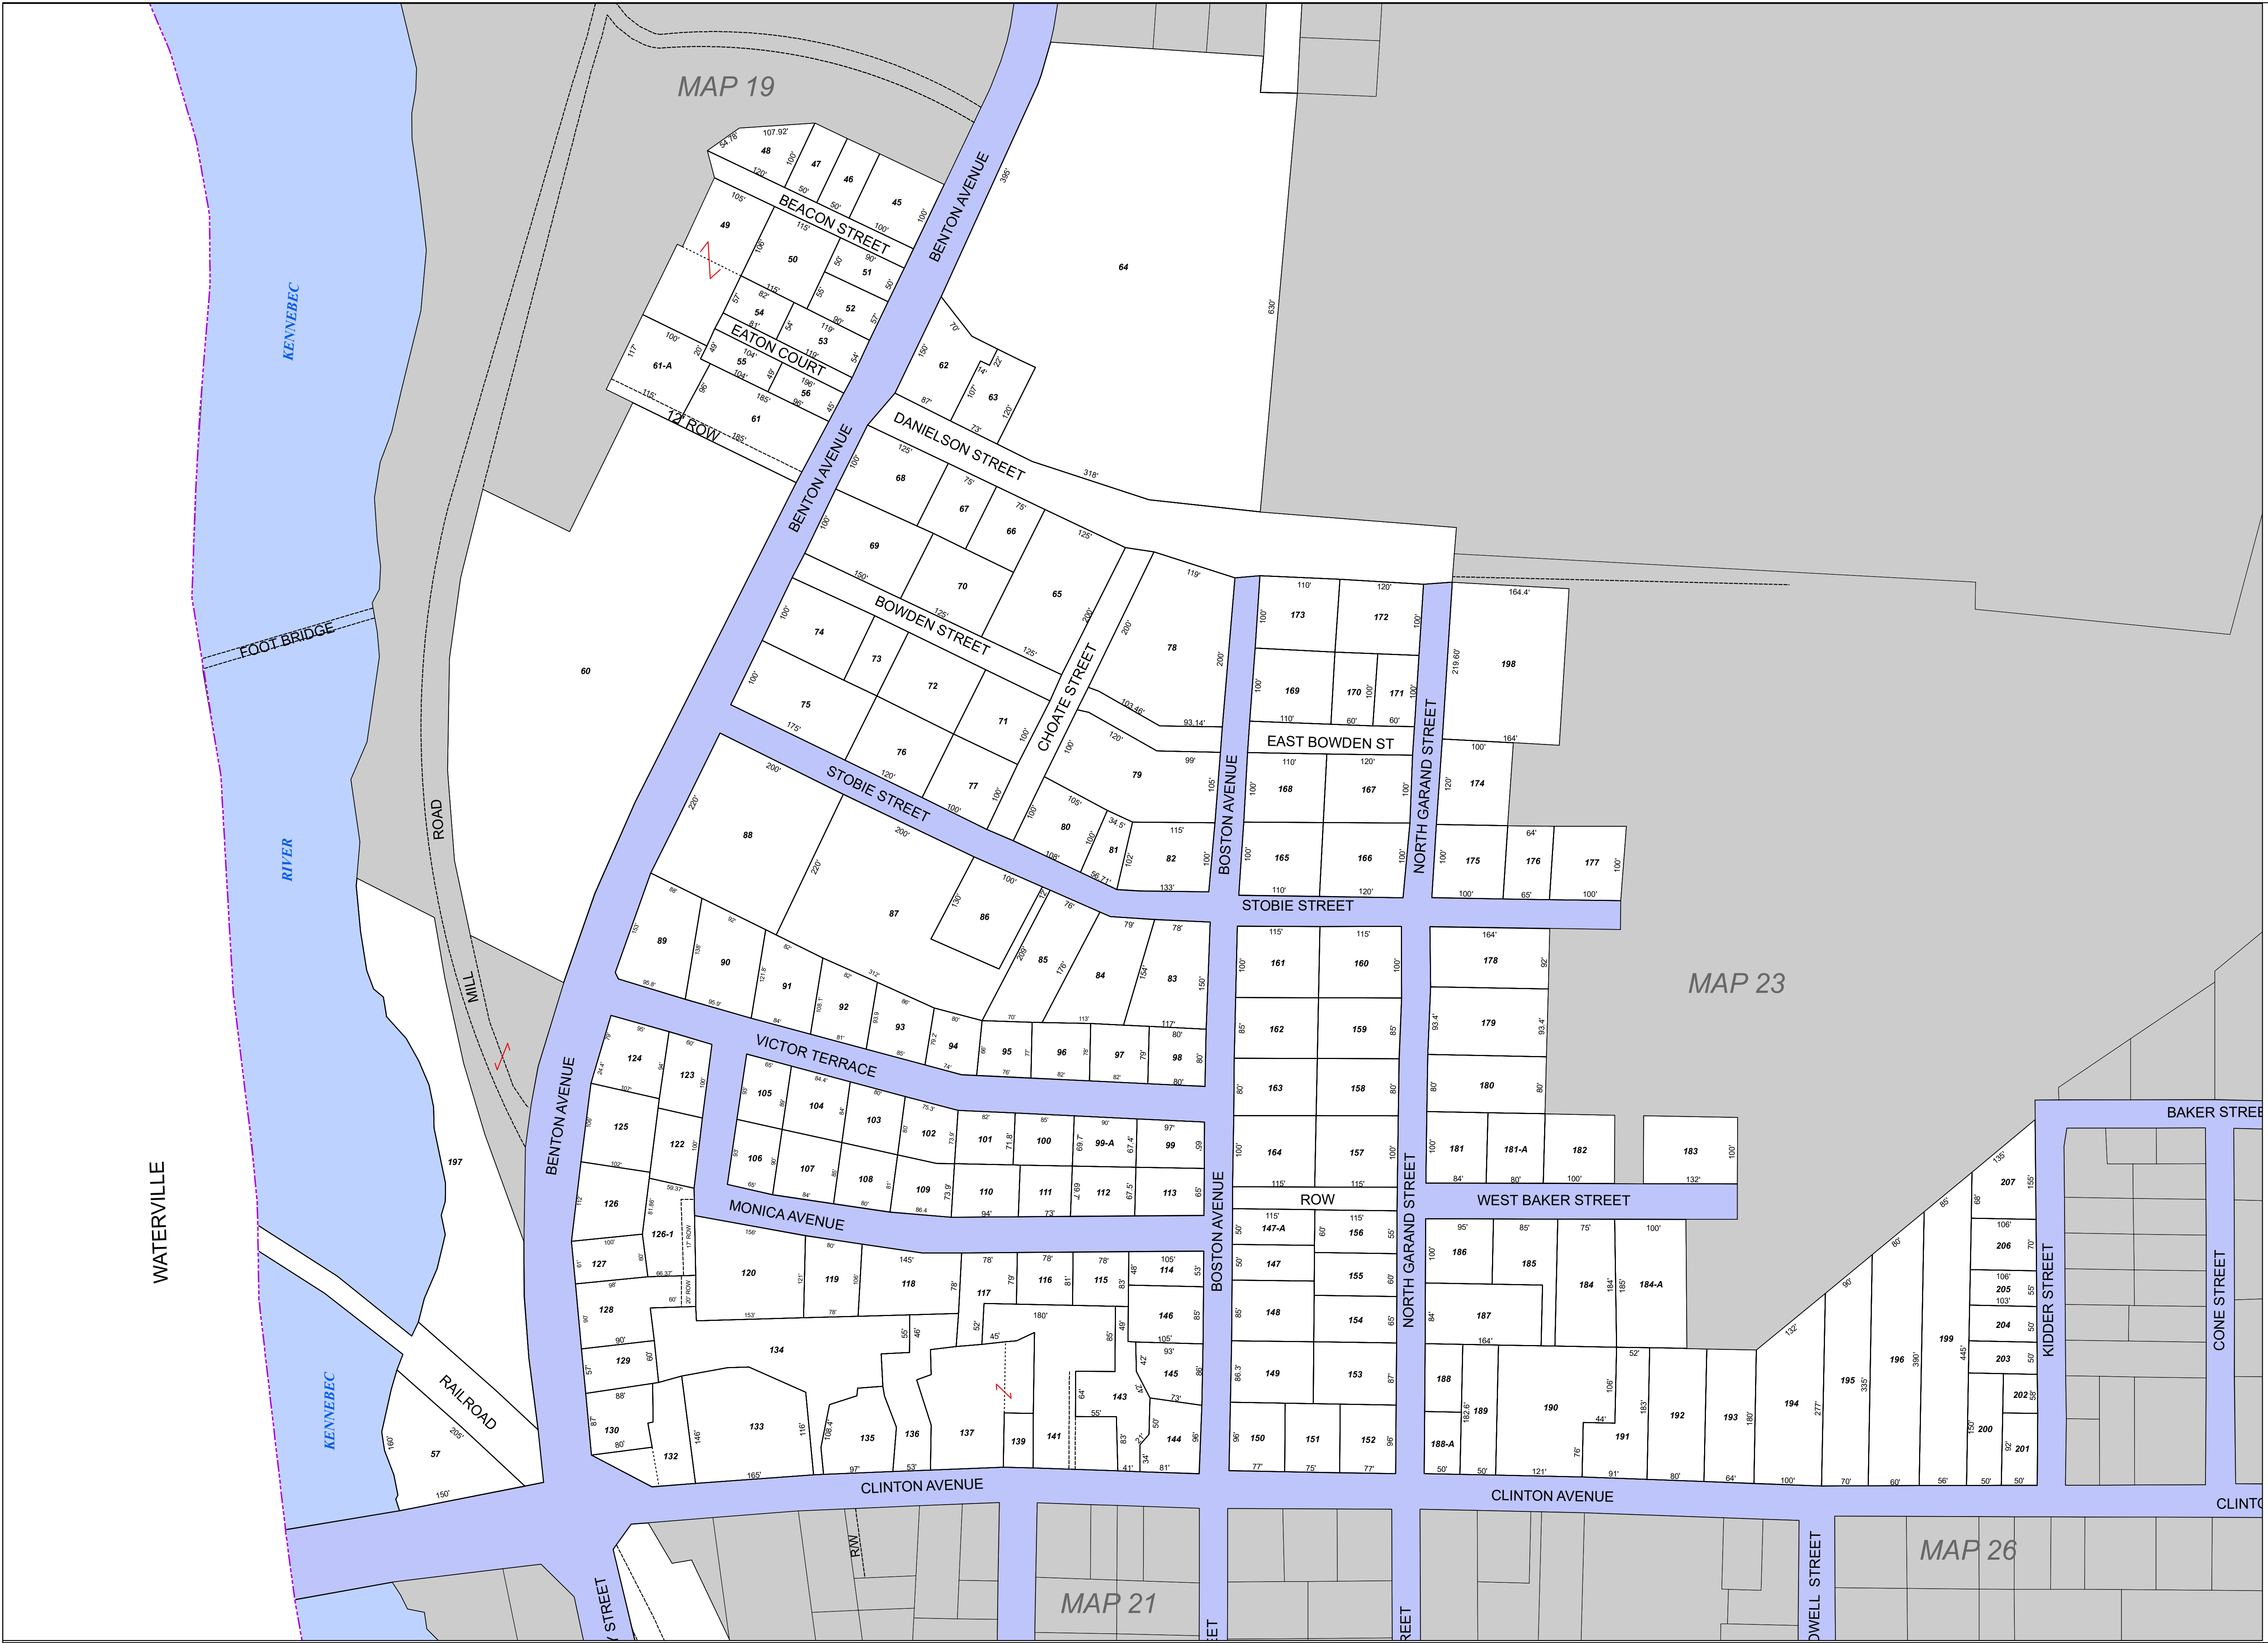

TOWN OF WINSLOW

KENNEBEC COUNTY MAINE

LEGEND

- Parcel
- Parcel Hook
- Old Parcel Line
- Lake or Pond
- Stream
- Adjoining Map

For Assessment Purposes Only.

Not to be used for conveyances.

Map 18

Effective Date: 4/1/2023

WATERVILLE

KENNEBEC RIVER

RIVER

KENNEBEC

MAP 19

MAP 23

MAP 26

MAP 21