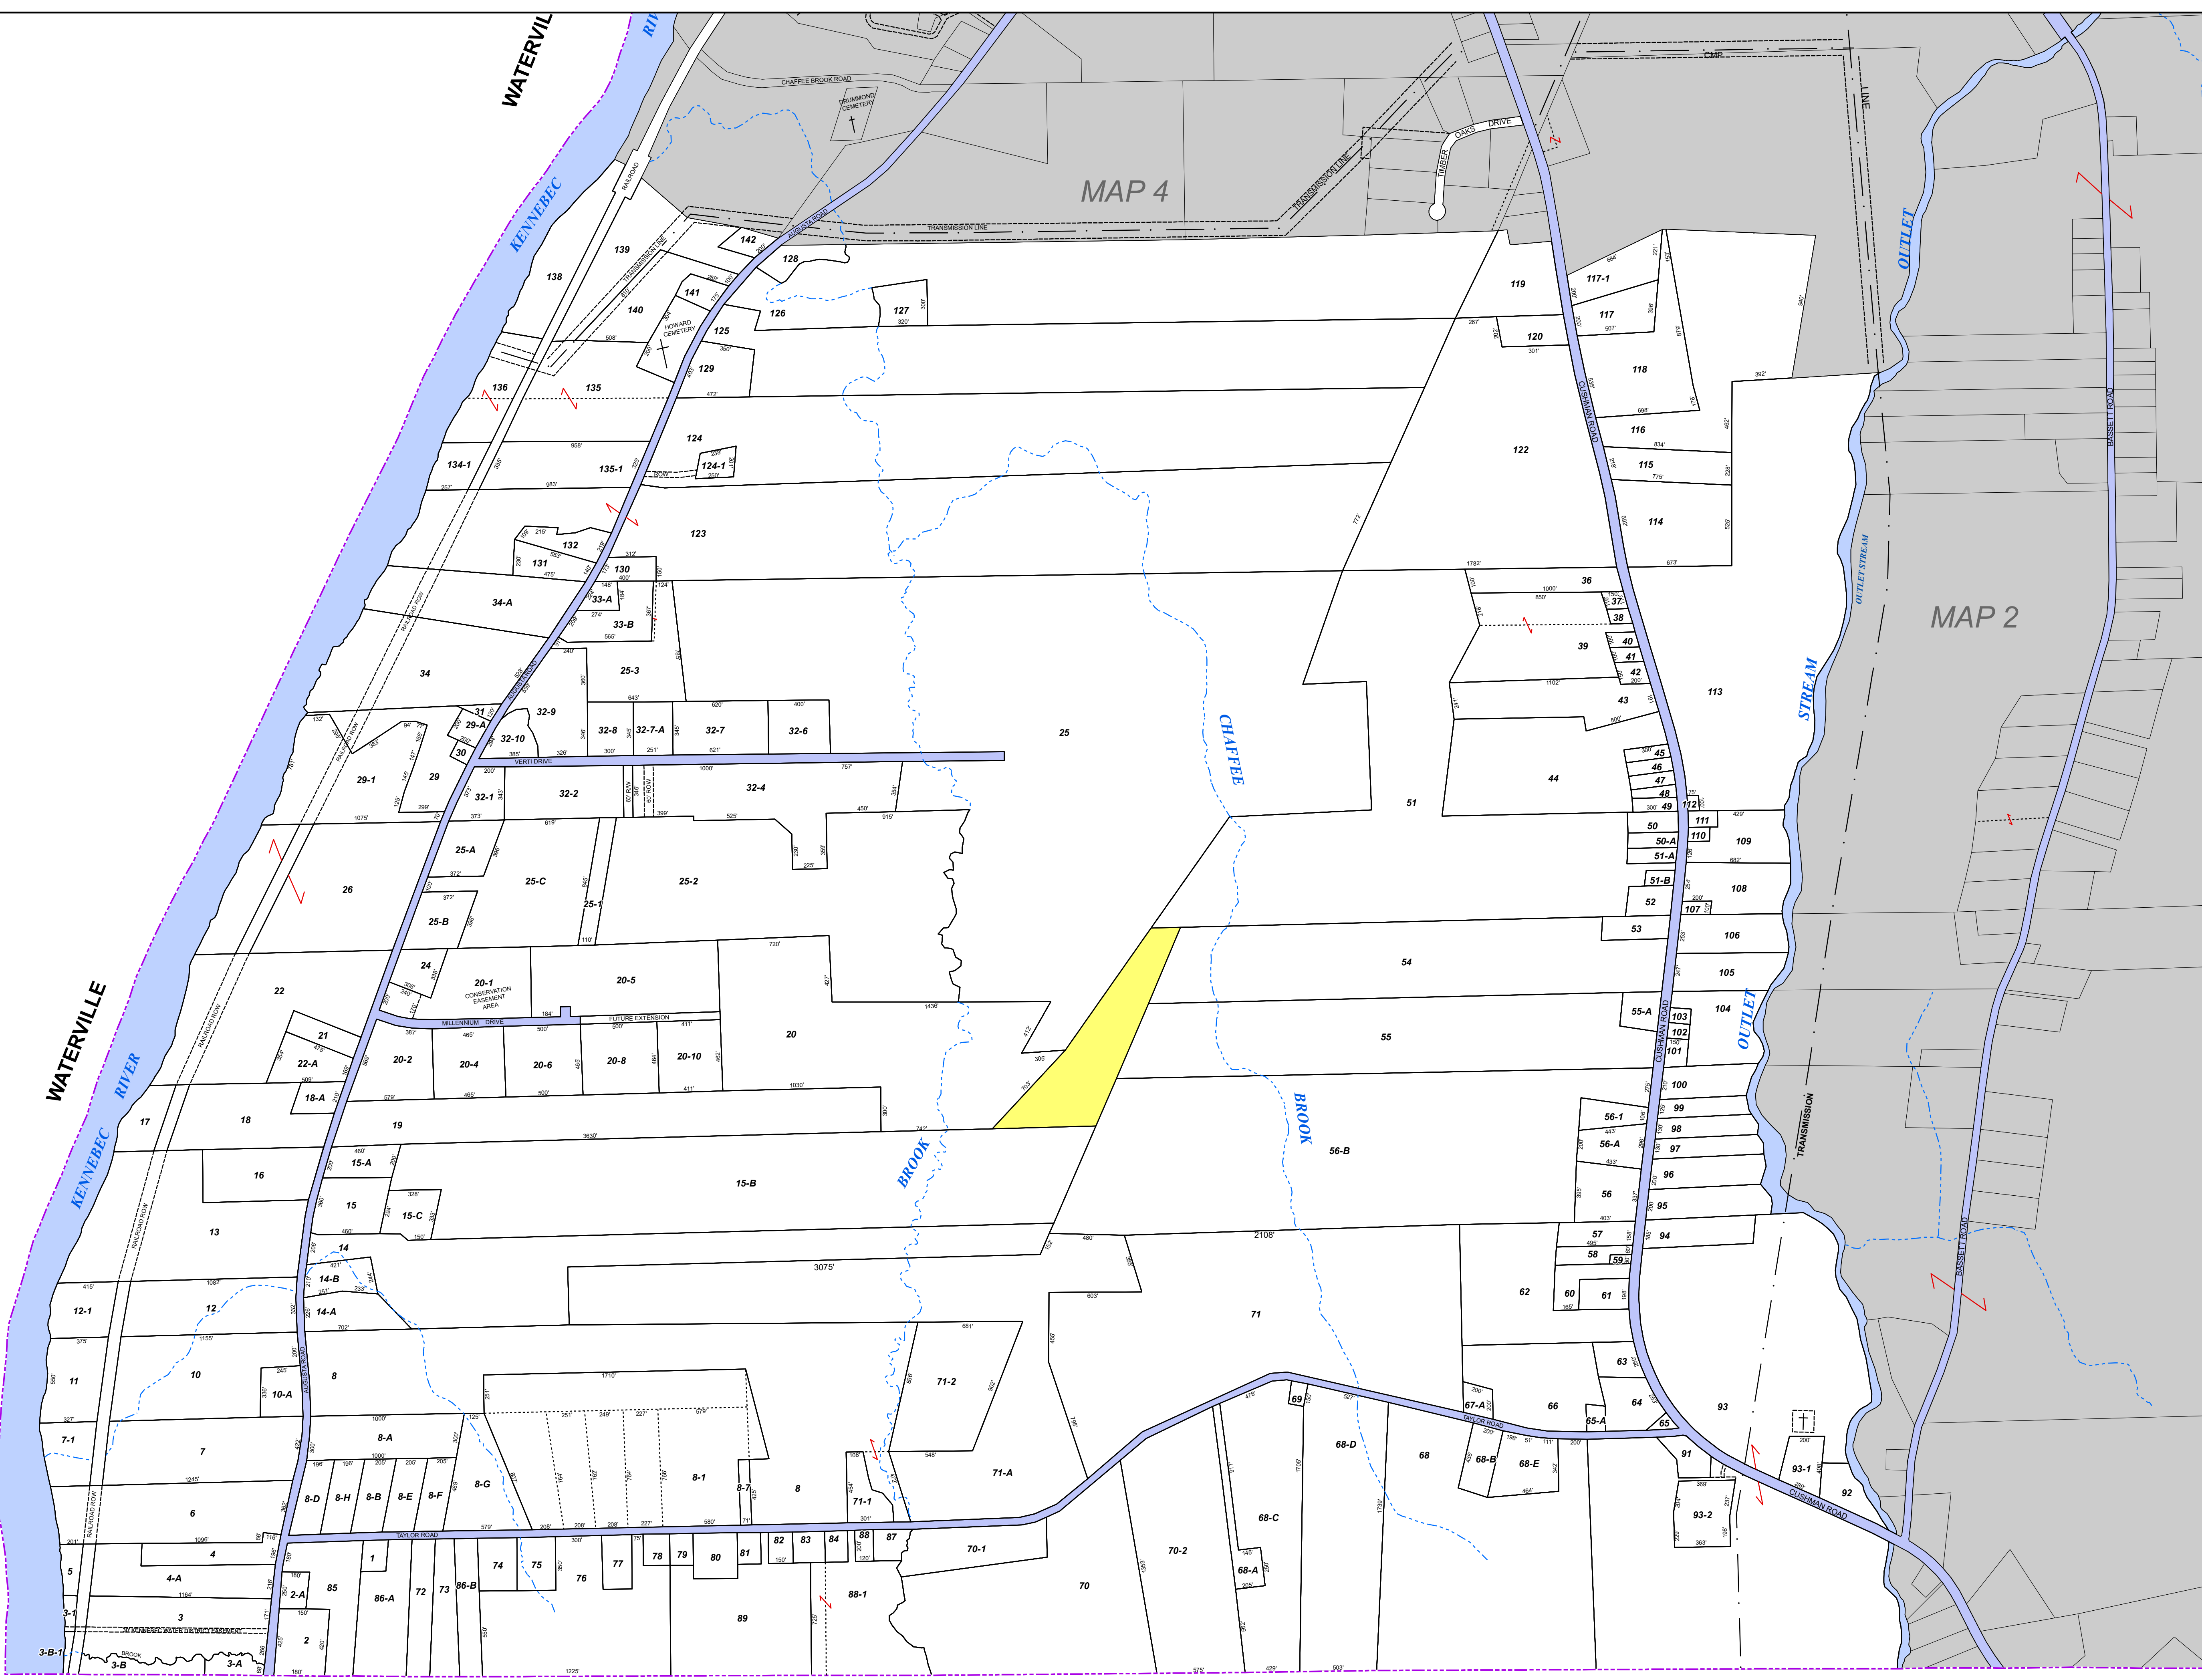

TOWN OF WINSLOW

KENNEBEC COUNTY
MAINE

LEGEND

- Parcel
- Parcel Hook
- Old Parcel Line
- Lake or Pond
- Stream
- Adjoining Map

For Assessment
Purposes Only.

Not to be used for
conveyances.

Map 1

Effective Date: 4/1/2023

VASSALBORO