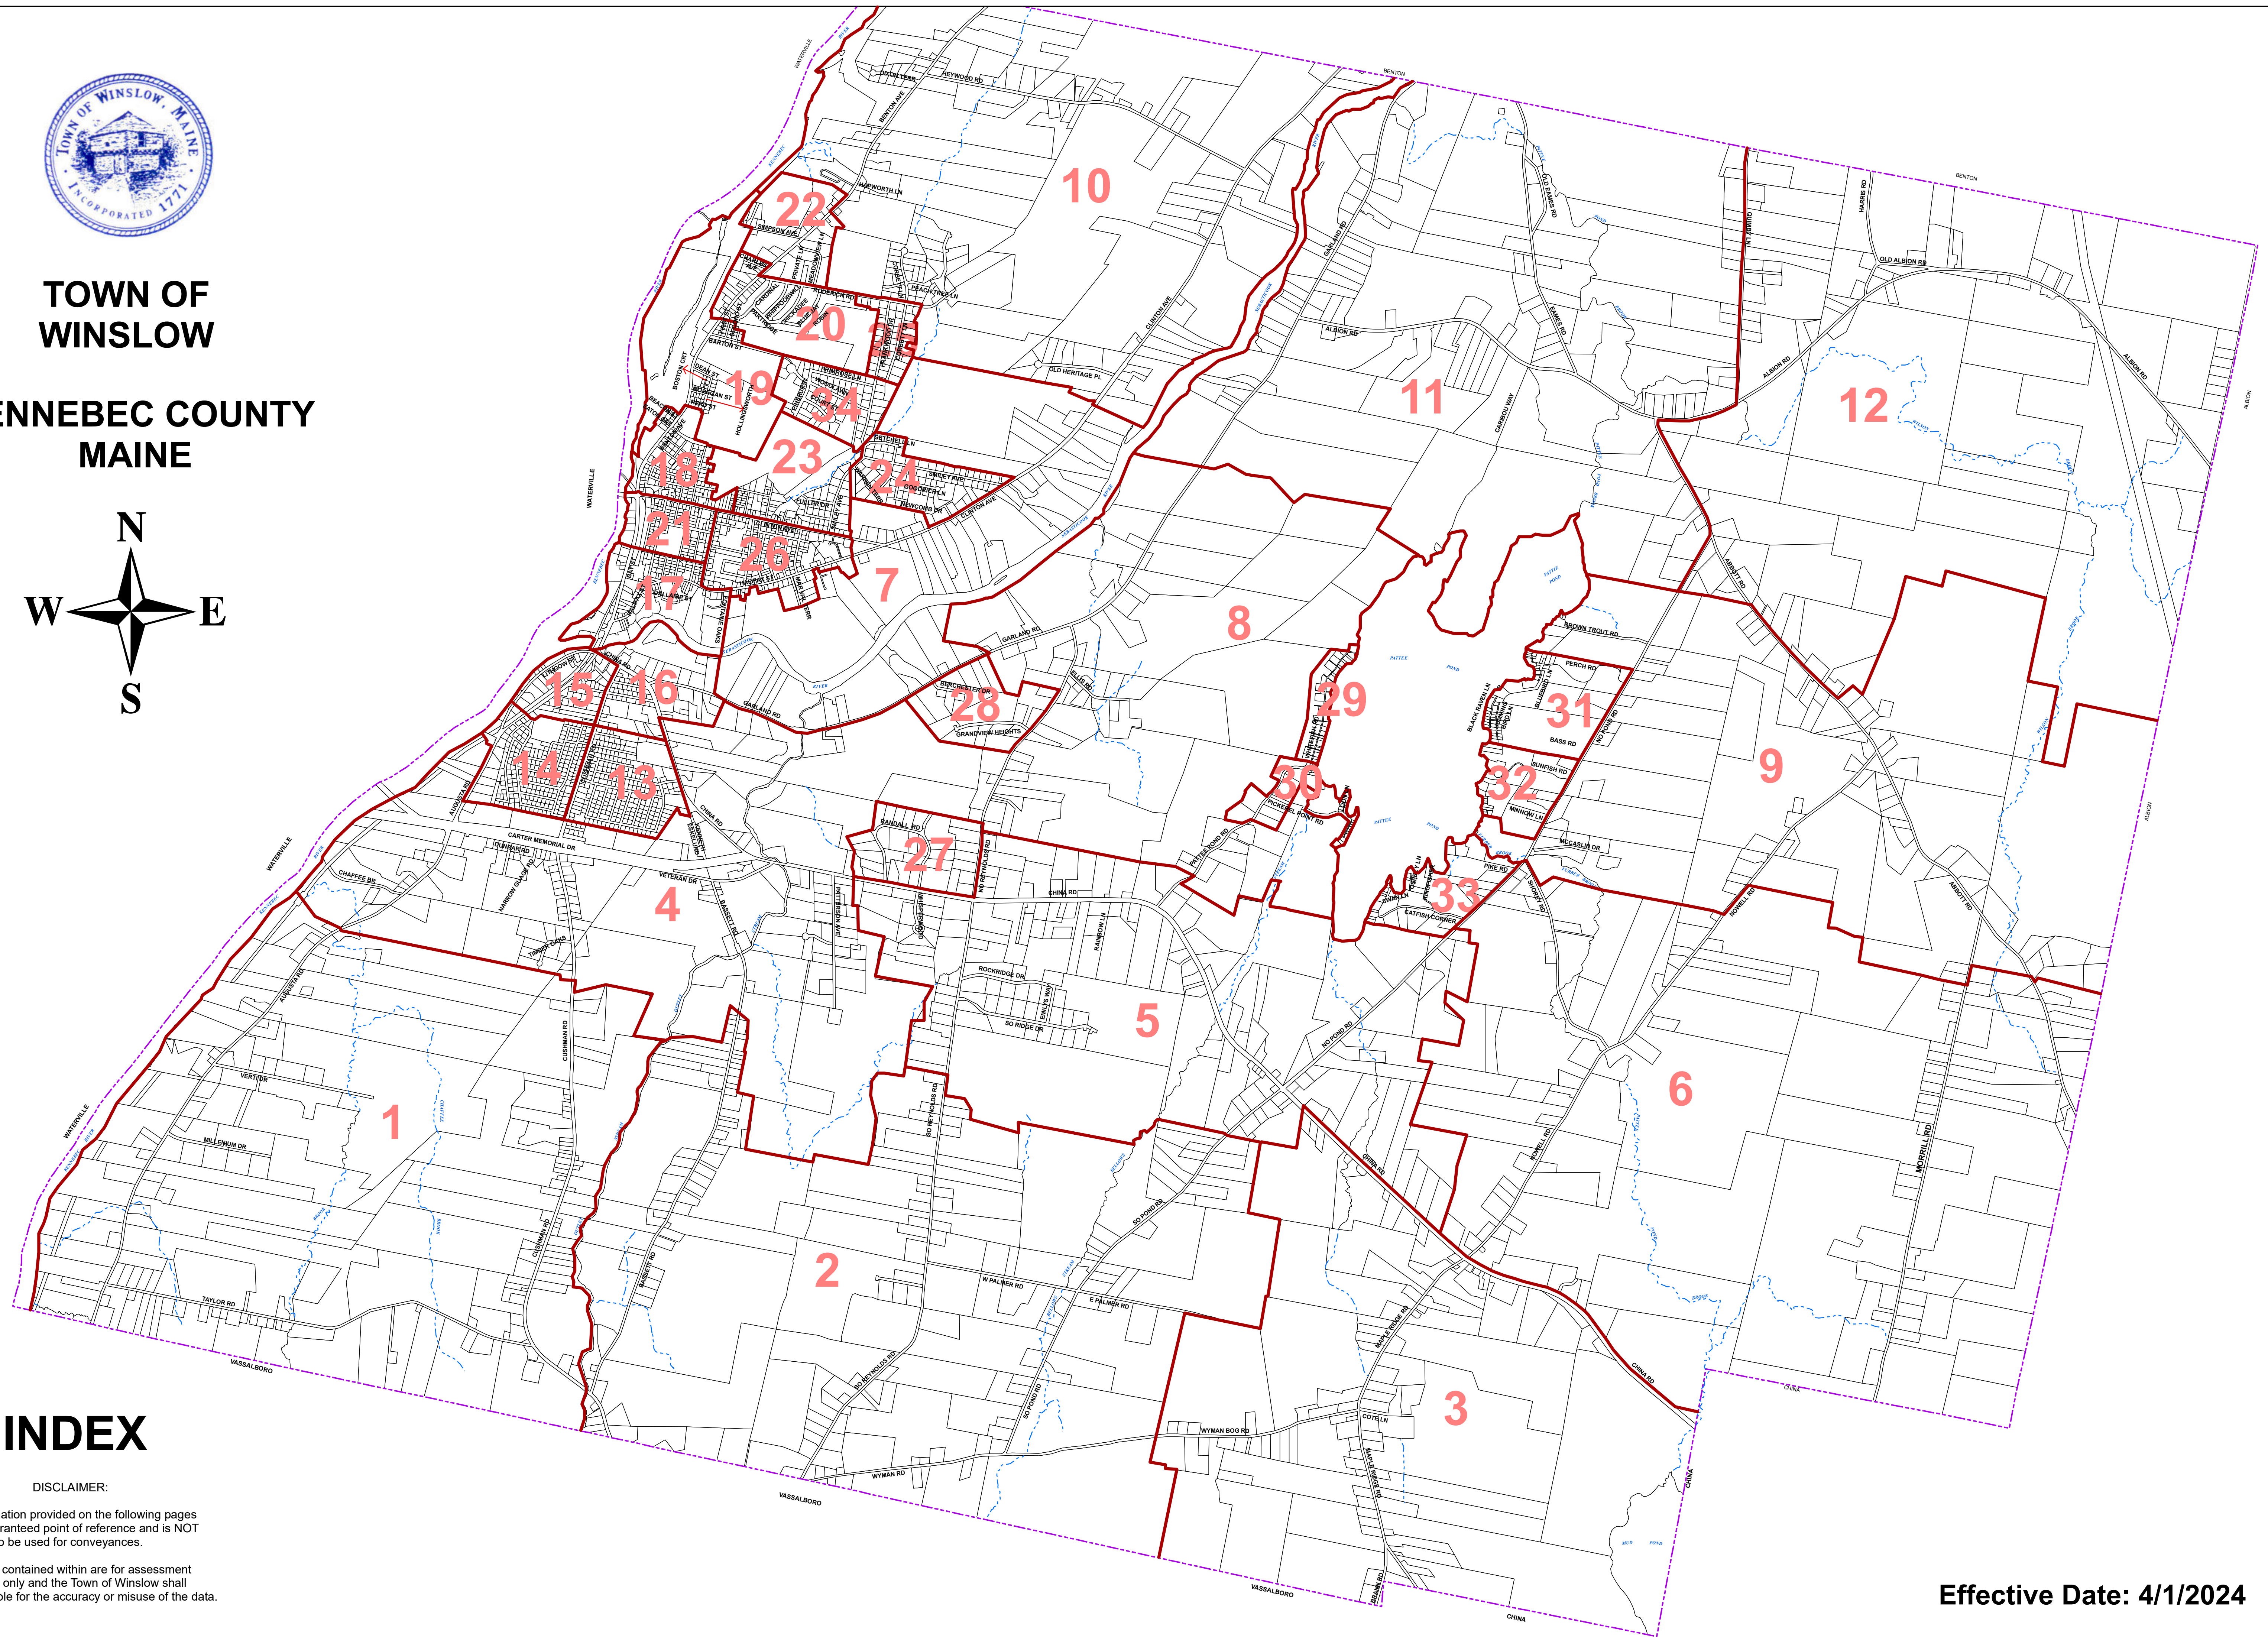

# TOWN OF WINSLOW

## KENNEBEC COUNTY MAINE

### INDEX

**DISCLAIMER:**

The information provided on the following pages is not a guaranteed point of reference and is NOT to be used for conveyances.

The Maps contained within are for assessment purposes only and the Town of Winslow shall not be held liable for the accuracy or misuse of the data.