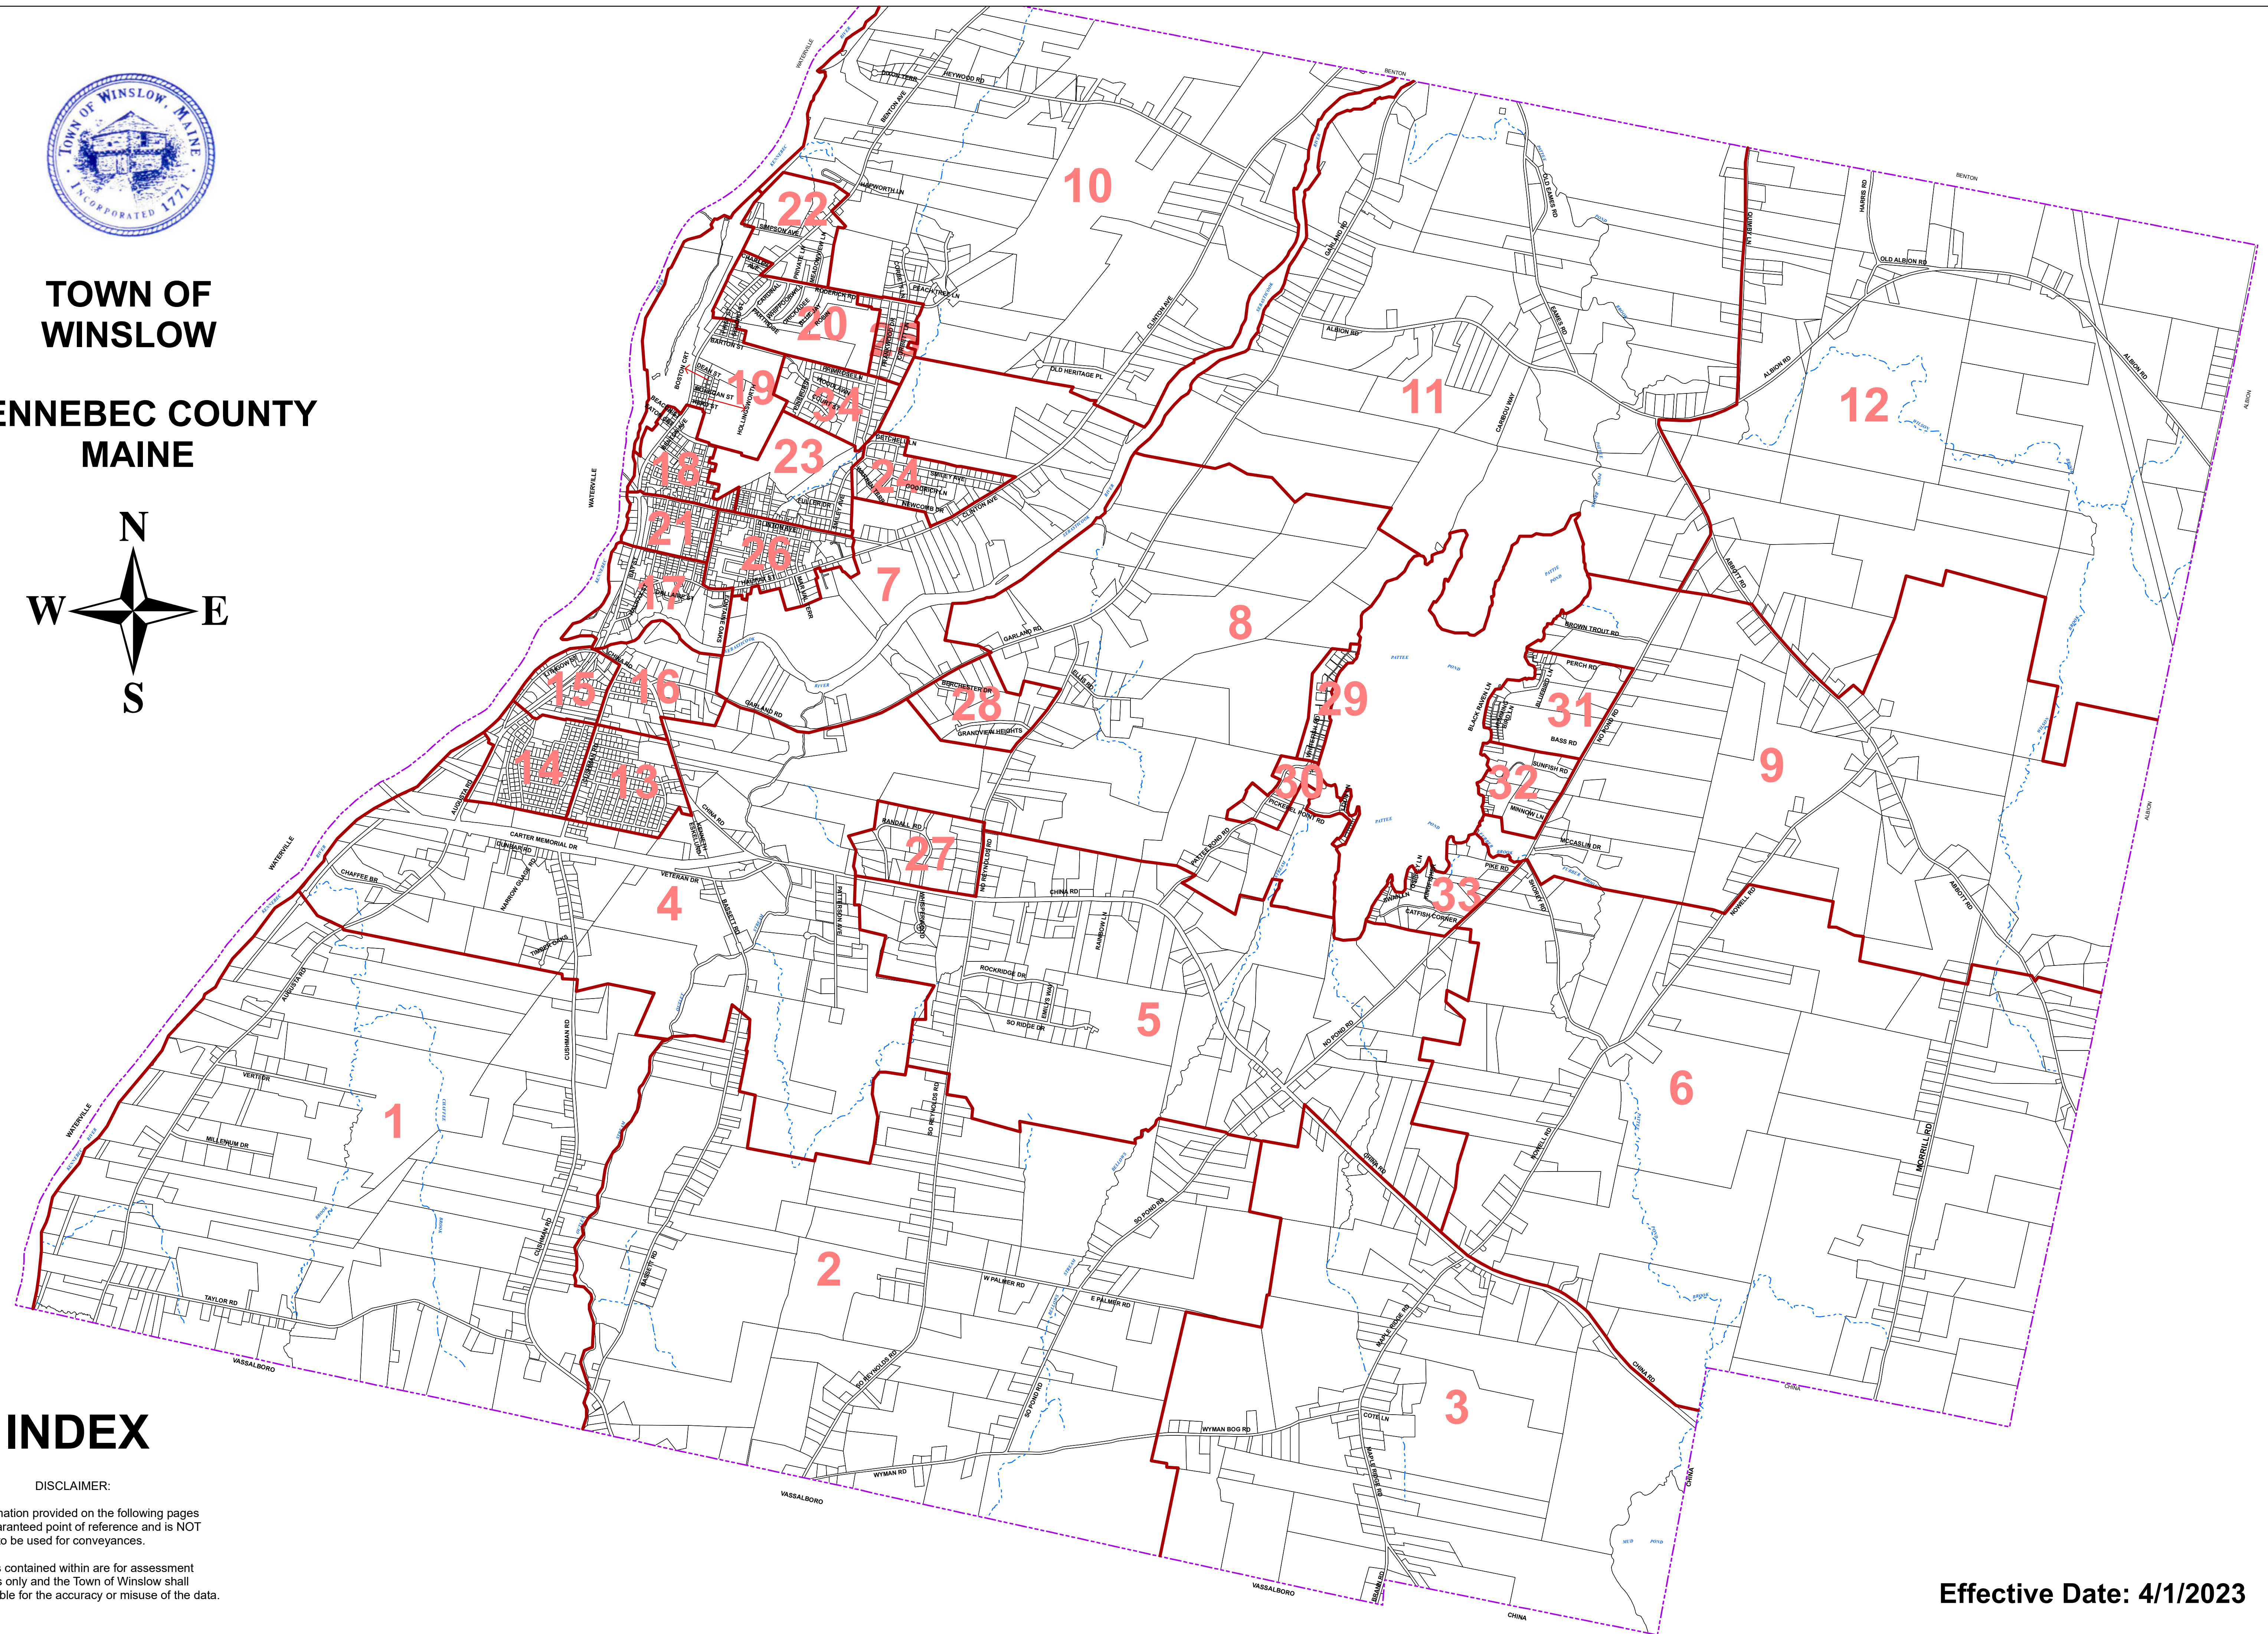

# TOWN OF WINSLOW

## KENNEBEC COUNTY MAINE

### INDEX

**DISCLAIMER:**

The information provided on the following pages is not a guaranteed point of reference and is NOT to be used for conveyances.

The Maps contained within are for assessment purposes only and the Town of Winslow shall not be held liable for the accuracy or misuse of the data.