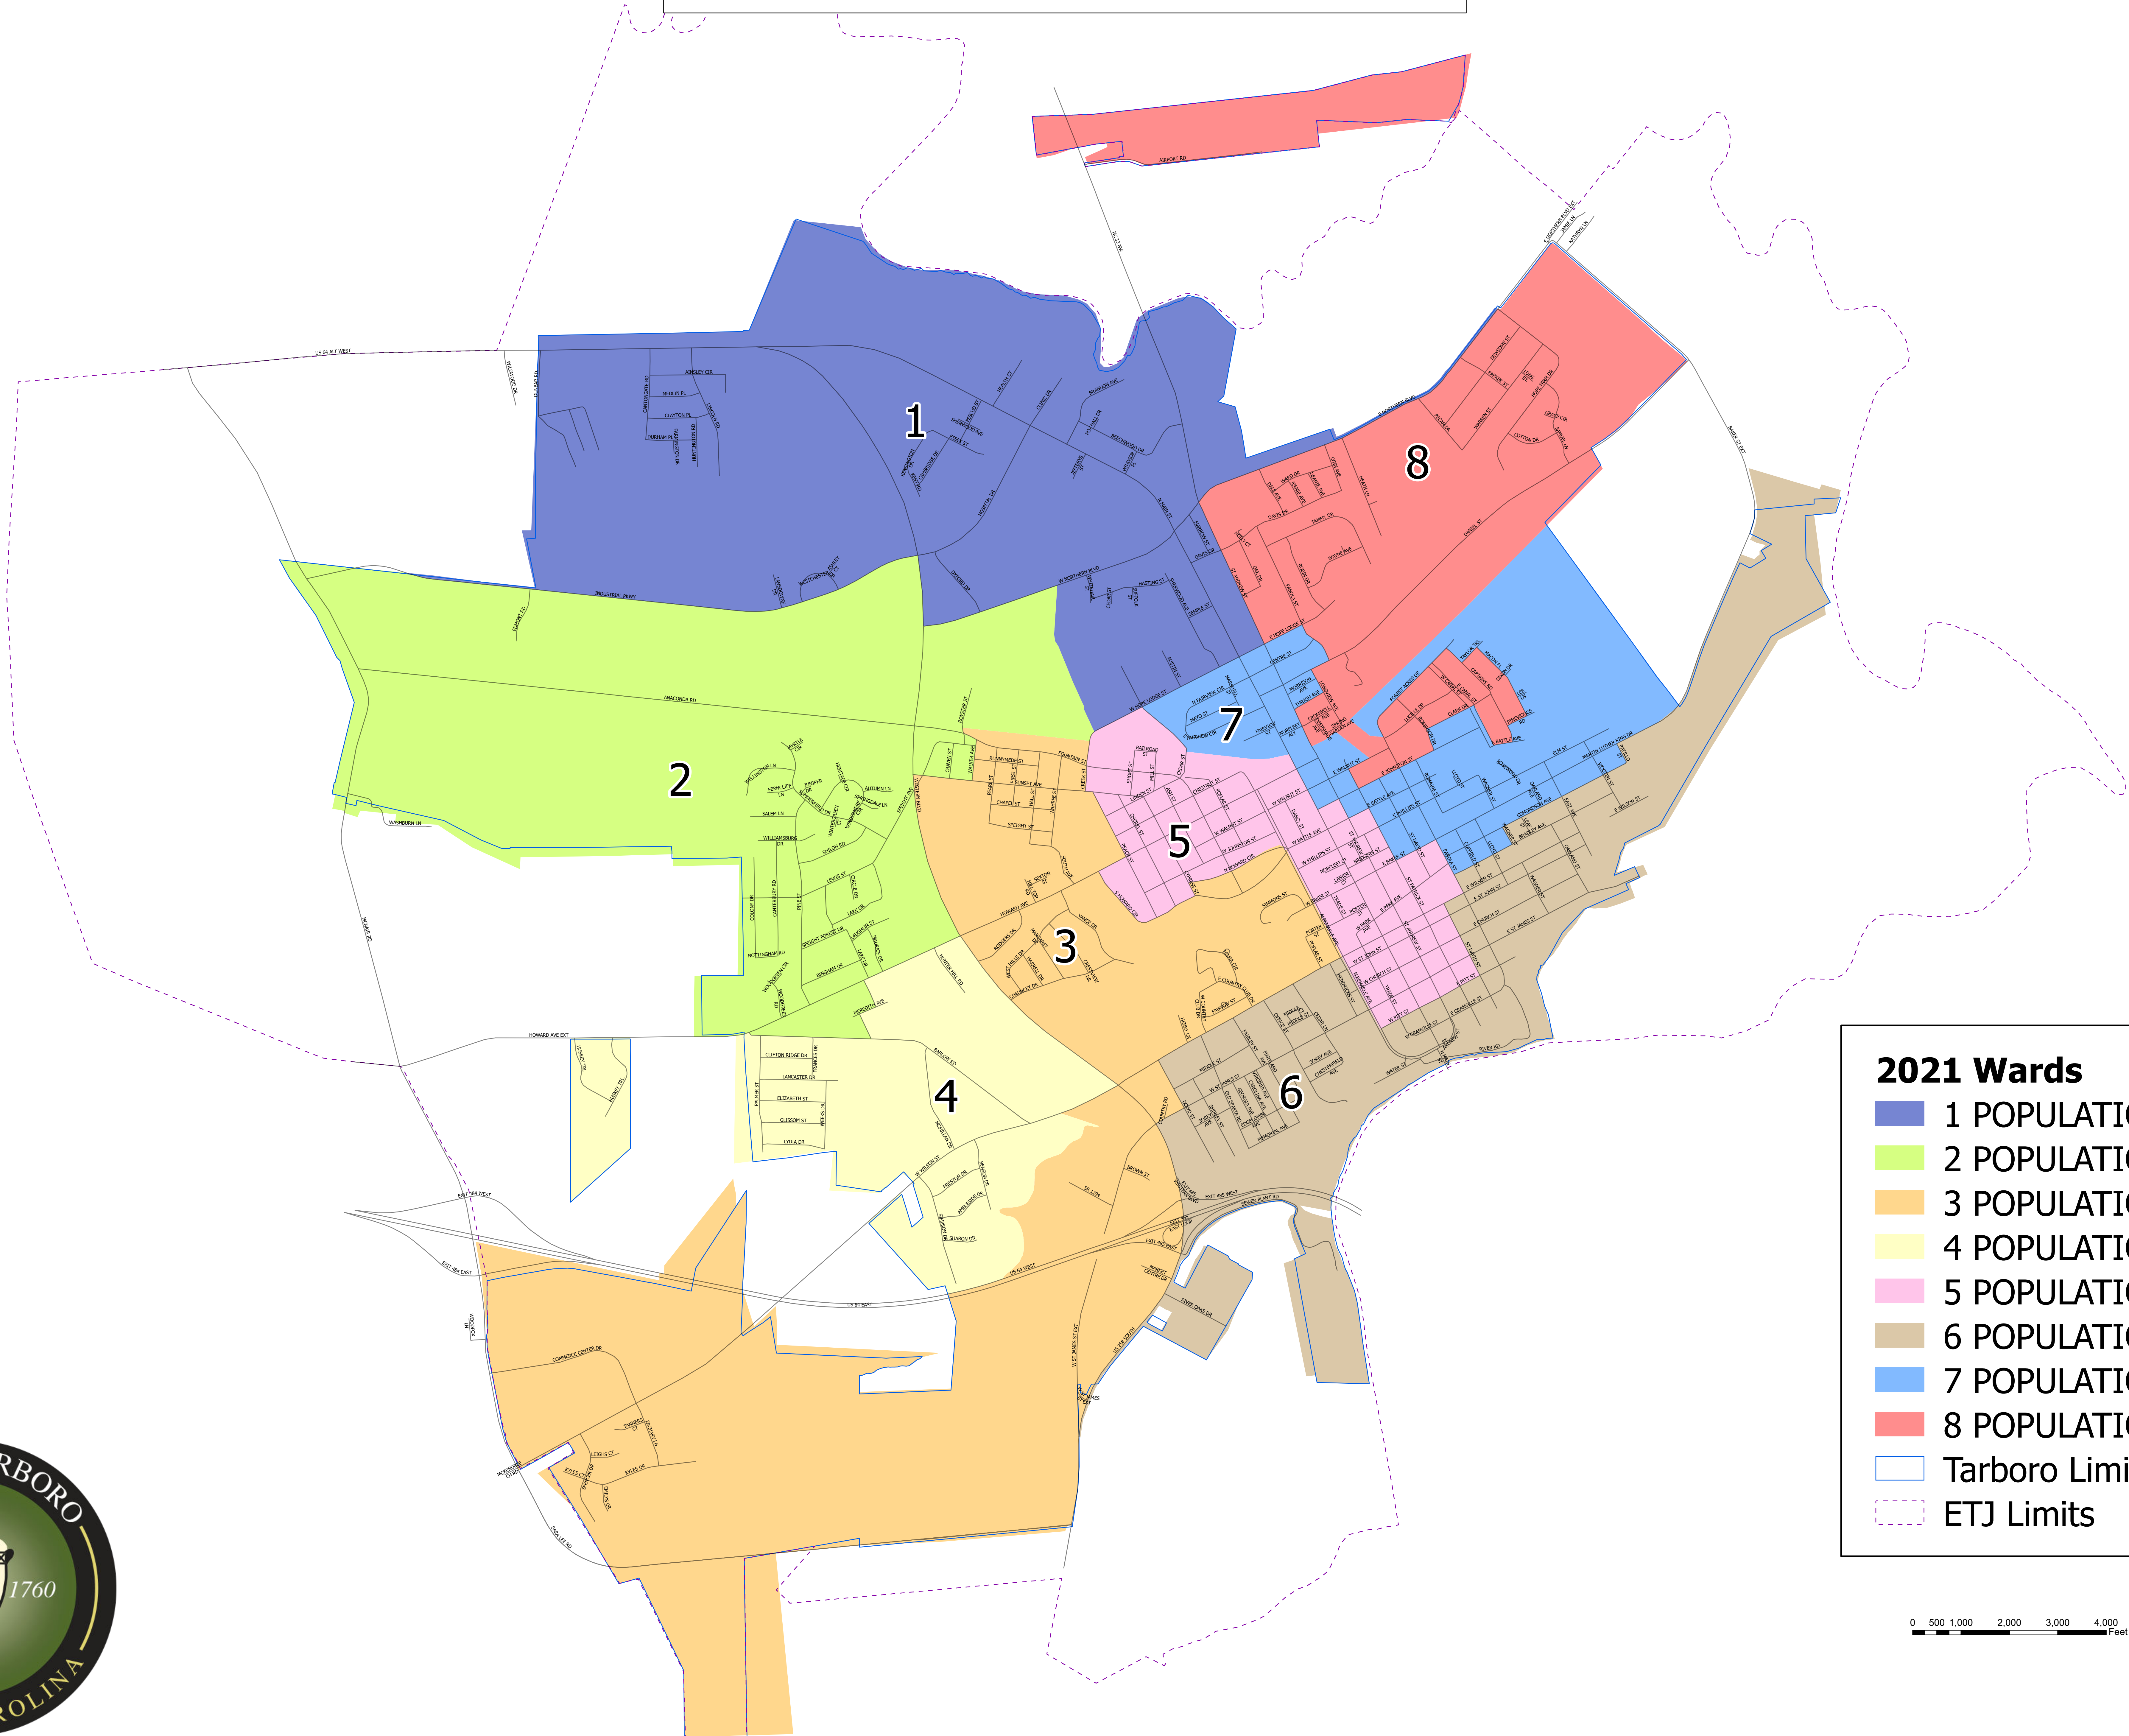

Town of Tarboro Council Ward Map

2021 Wards

- 1 POPULATION 1,351
- 2 POPULATION 1,274
- 3 POPULATION 1,360
- 4 POPULATION 1,380
- 5 POPULATION 1,335
- 6 POPULATION 1,402
- 7 POPULATION 1,324
- 8 POPULATION 1,295
- Tarboro Limits
- ETJ Limits

0 500 1,000 2,000 3,000 4,000 Feet