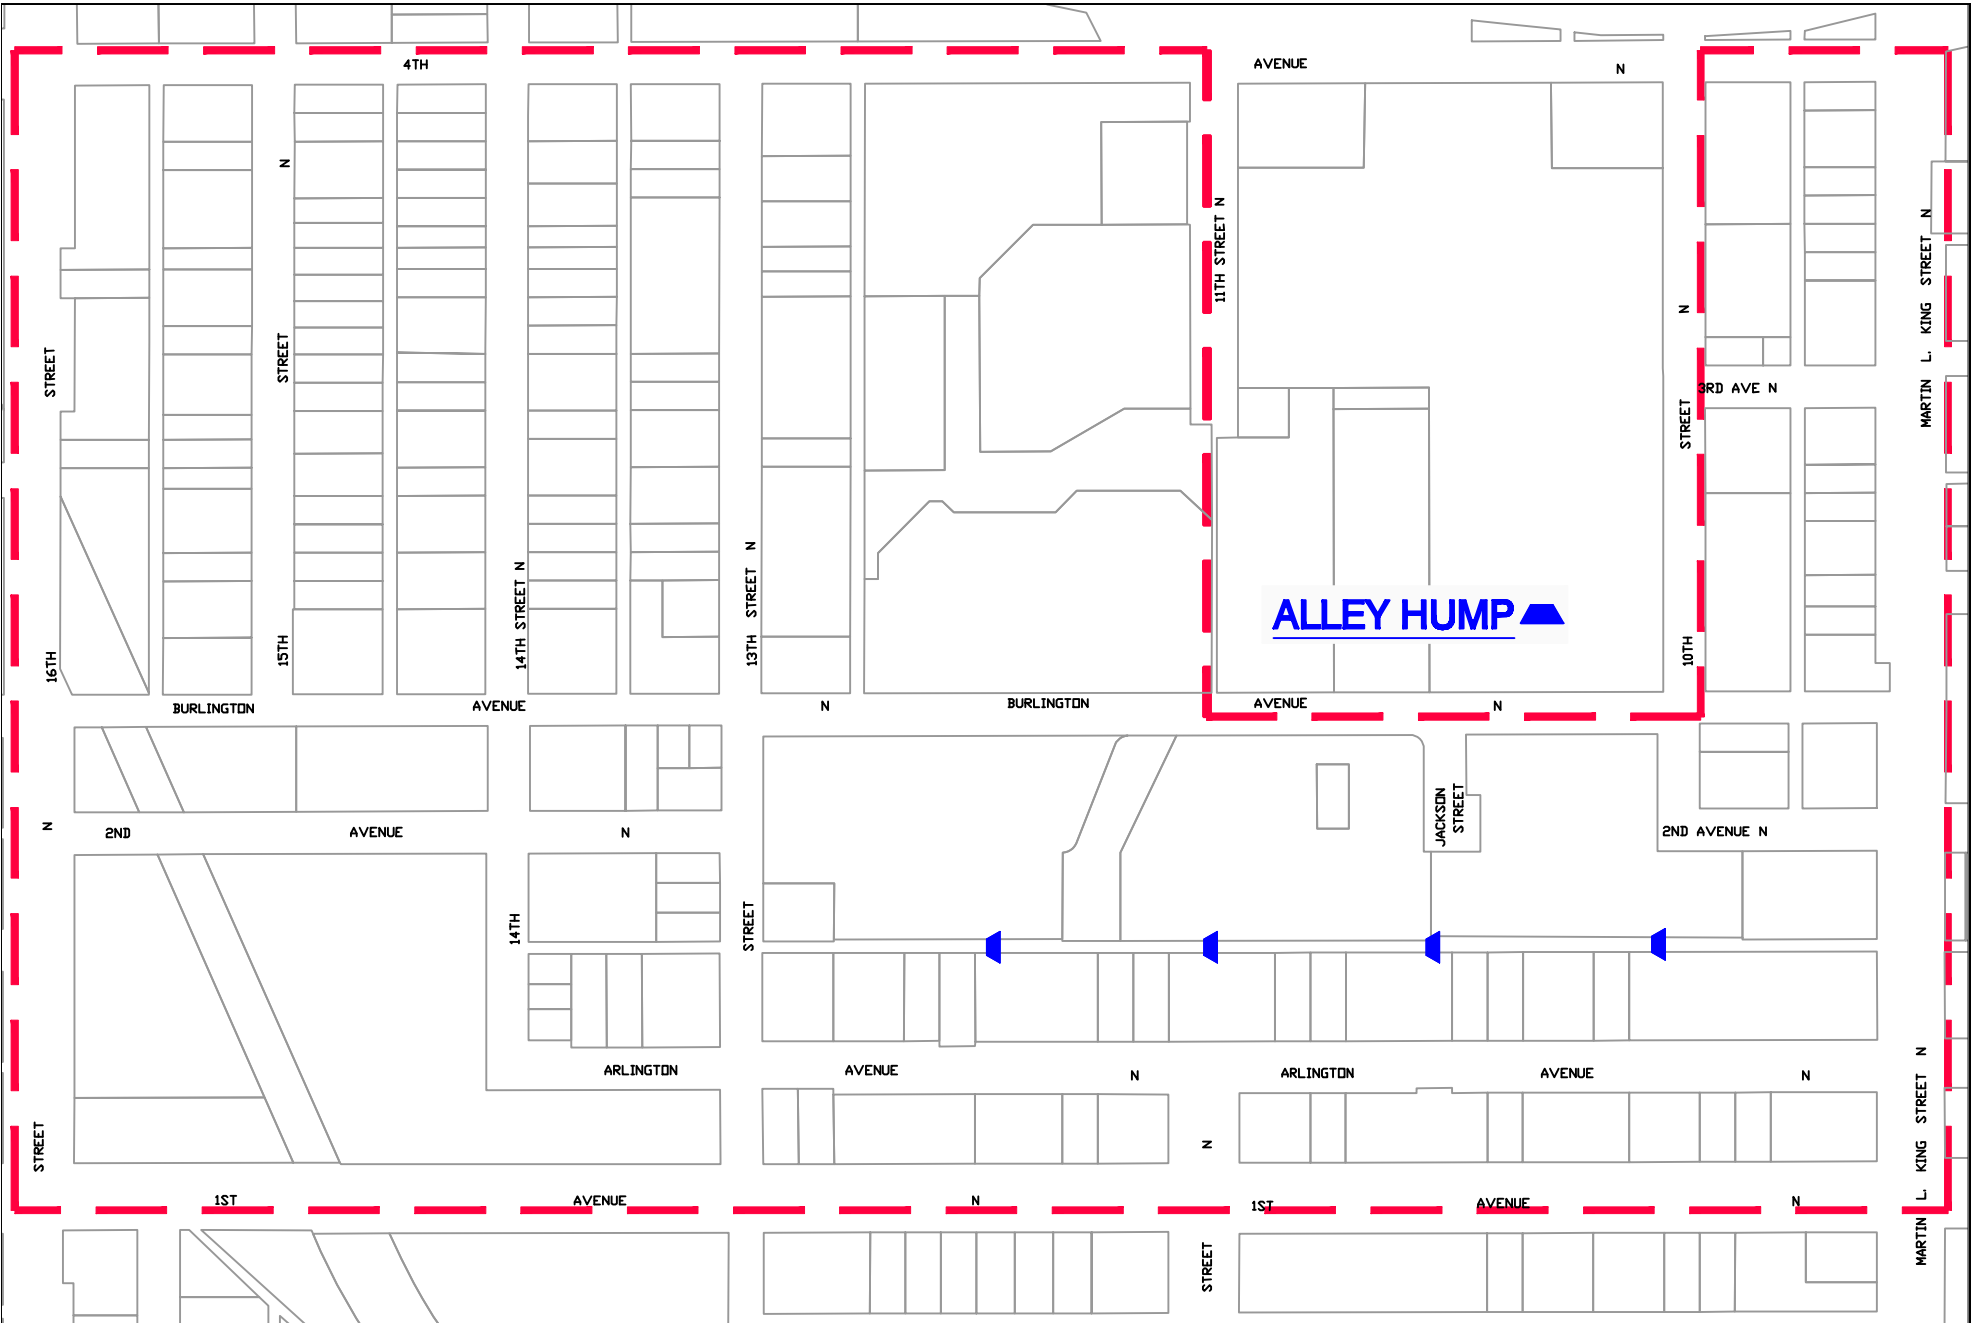

I:\Transportation Planning\Neighborhood\North Assoc M thru Z\Methodist Town Neighborhood Association\DWG\TPS-301.dwg, 1/11/2010 11:18:06 AM, DWG To PDF.pc3

CITY OF ST PETERSBURG
 TRANSPORTATION
 PLANNING

TITLE:

METHODIST TOWN NBRHD ASSOC.
 TRAFFIC PLAN

DRAWN BY: KGD

DATE: JULY 31, 2008

REV NO: 00

REV DATE:

APPROVED BY:

DRAWING NO.
 TPS-301