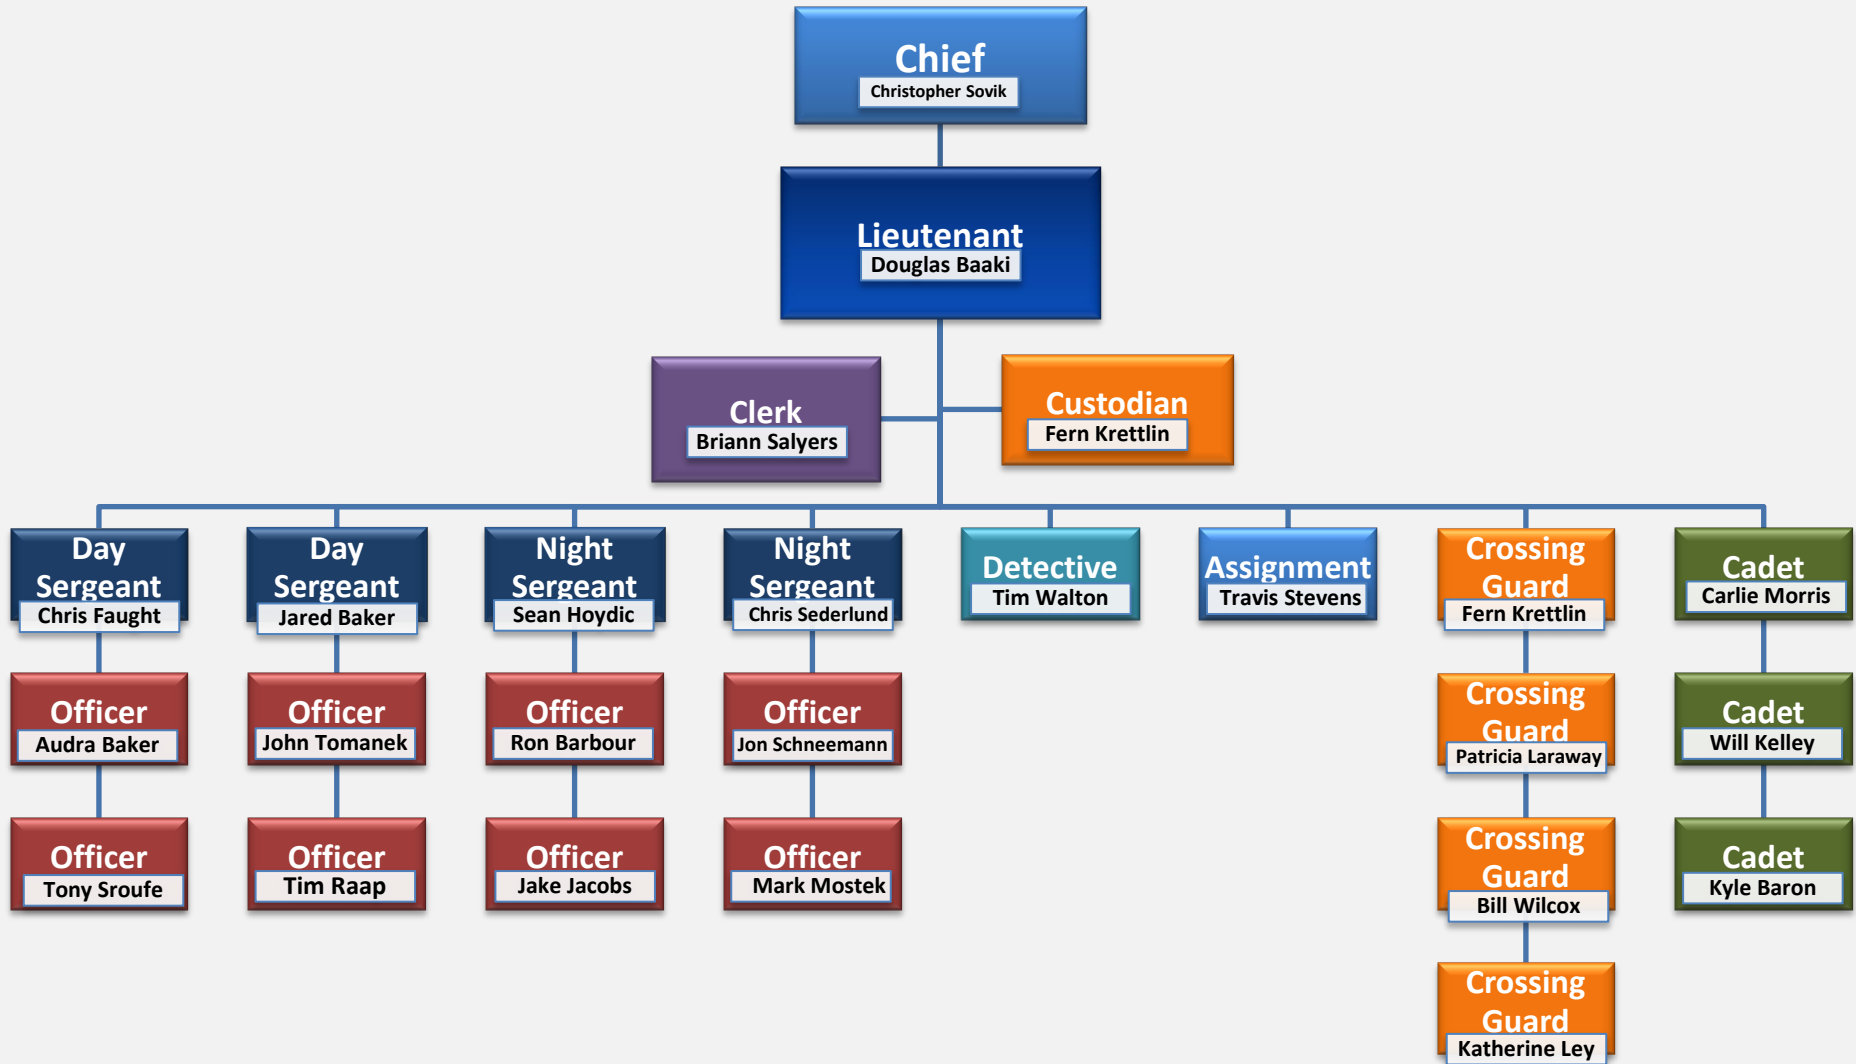

South Lyon Police Department

2020 Organizational Chart