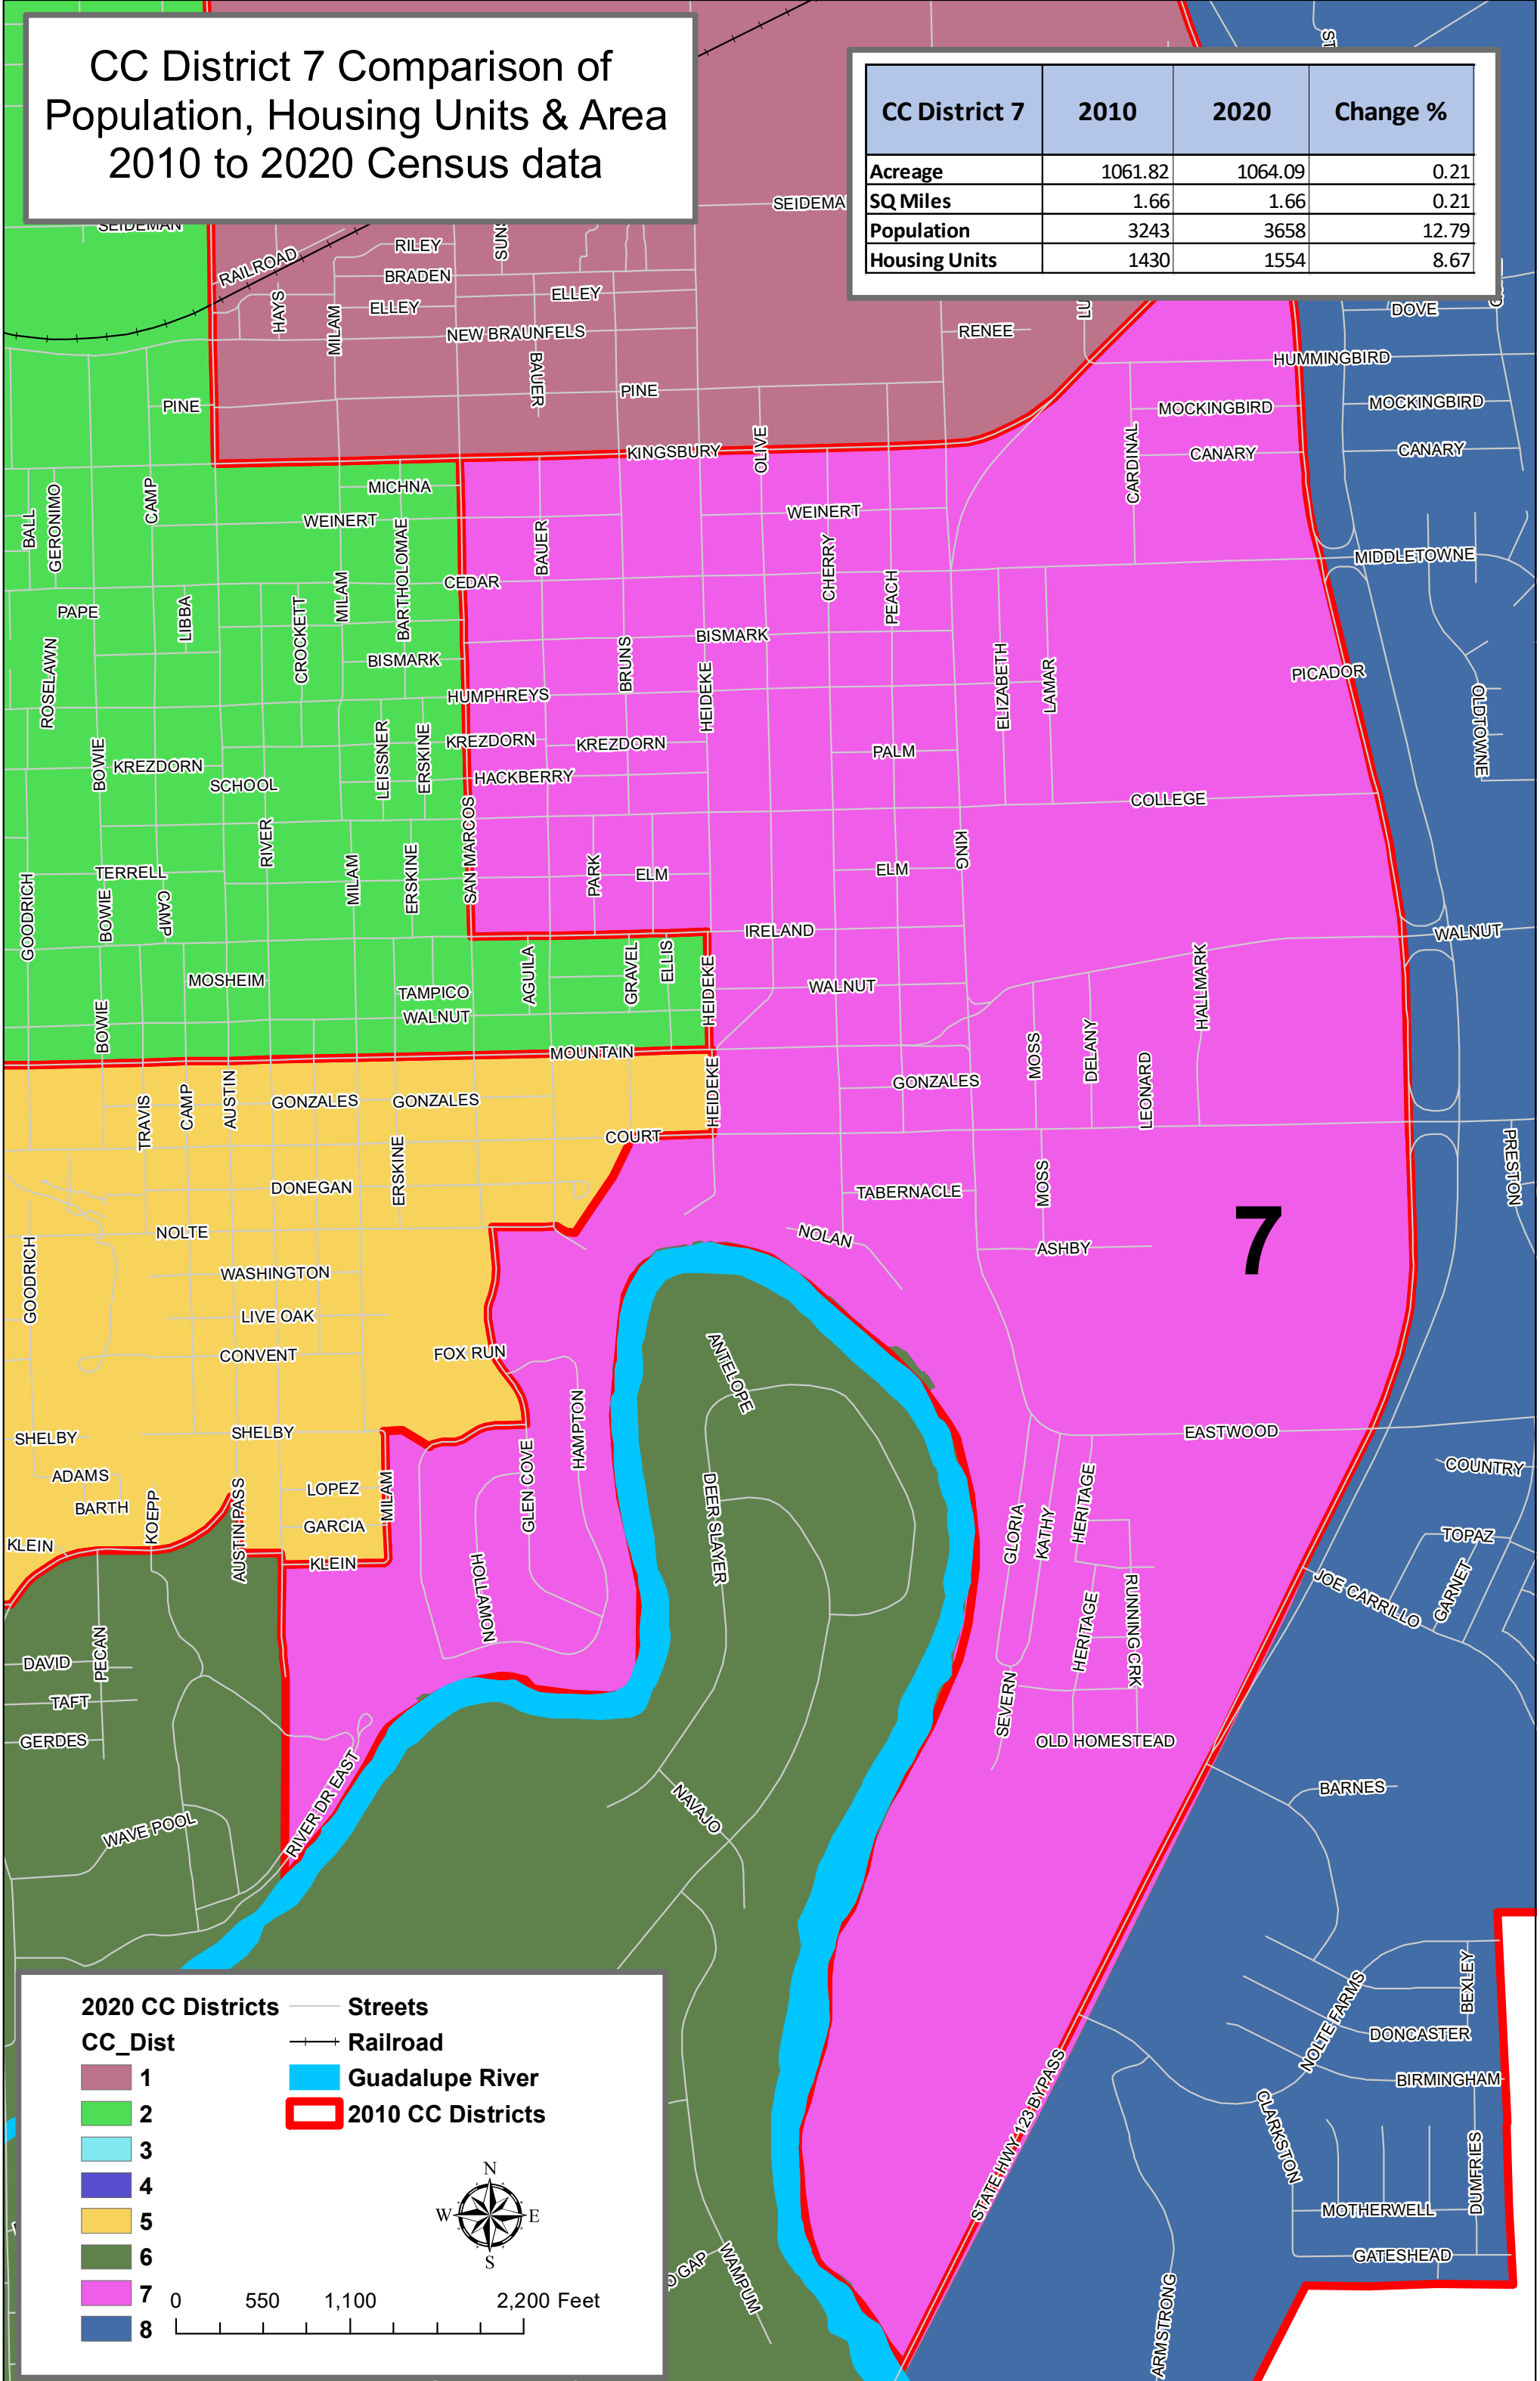

CC District 7 Comparison of Population, Housing Units & Area 2010 to 2020 Census data

CC District 7	2010	2020	Change %
Acreage	1061.82	1064.09	0.21
SQ Miles	1.66	1.66	0.21
Population	3243	3658	12.79
Housing Units	1430	1554	8.67

2020 CC Districts

CC_Dist

- 1
- 2
- 3
- 4
- 5
- 6
- 7
- 8

— Streets
 —+— Railroad
 [Blue] Guadalupe River
 [Red Outline] 2010 CC Districts

0 550 1,100 2,200 Feet

N
 W E
 S