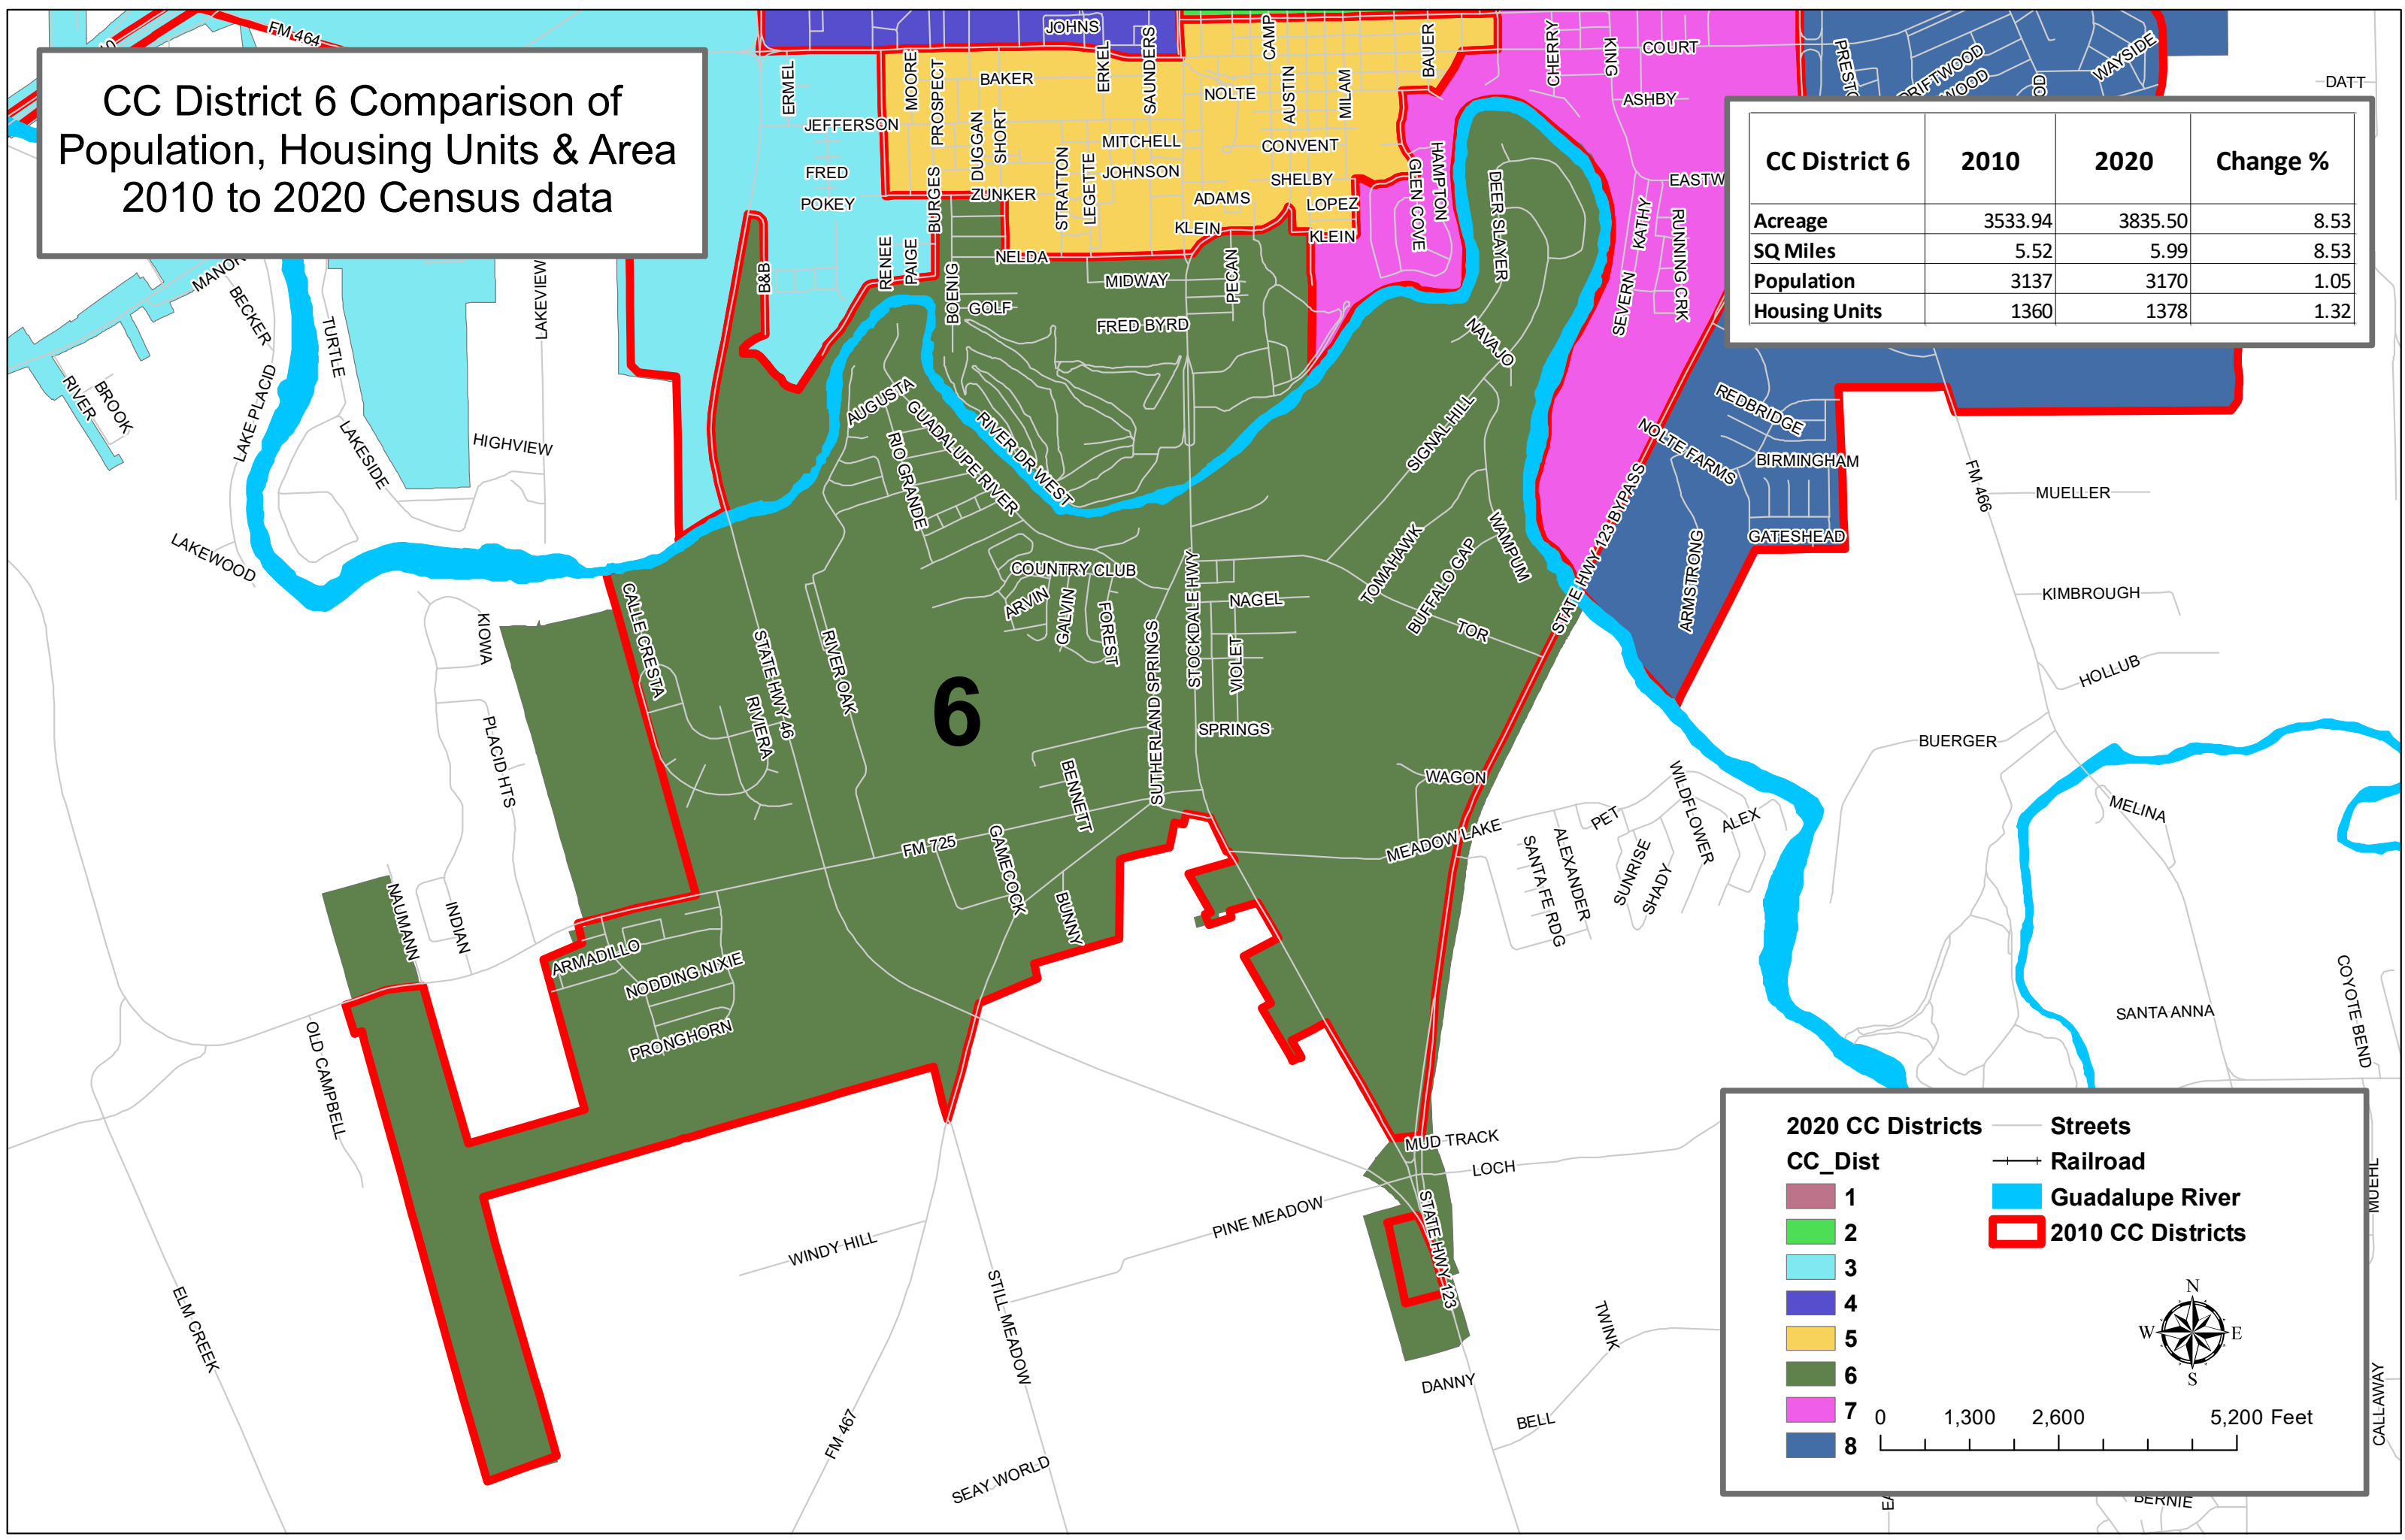

CC District 6 Comparison of Population, Housing Units & Area 2010 to 2020 Census data

CC District 6	2010	2020	Change %
Acreage	3533.94	3835.50	8.53
SQ Miles	5.52	5.99	8.53
Population	3137	3170	1.05
Housing Units	1360	1378	1.32

2020 CC Districts

CC_Dist

- 1
- 2
- 3
- 4
- 5
- 6
- 7
- 8

Streets

Railroad

Guadalupe River

2010 CC Districts

0 1,300 2,600 5,200 Feet