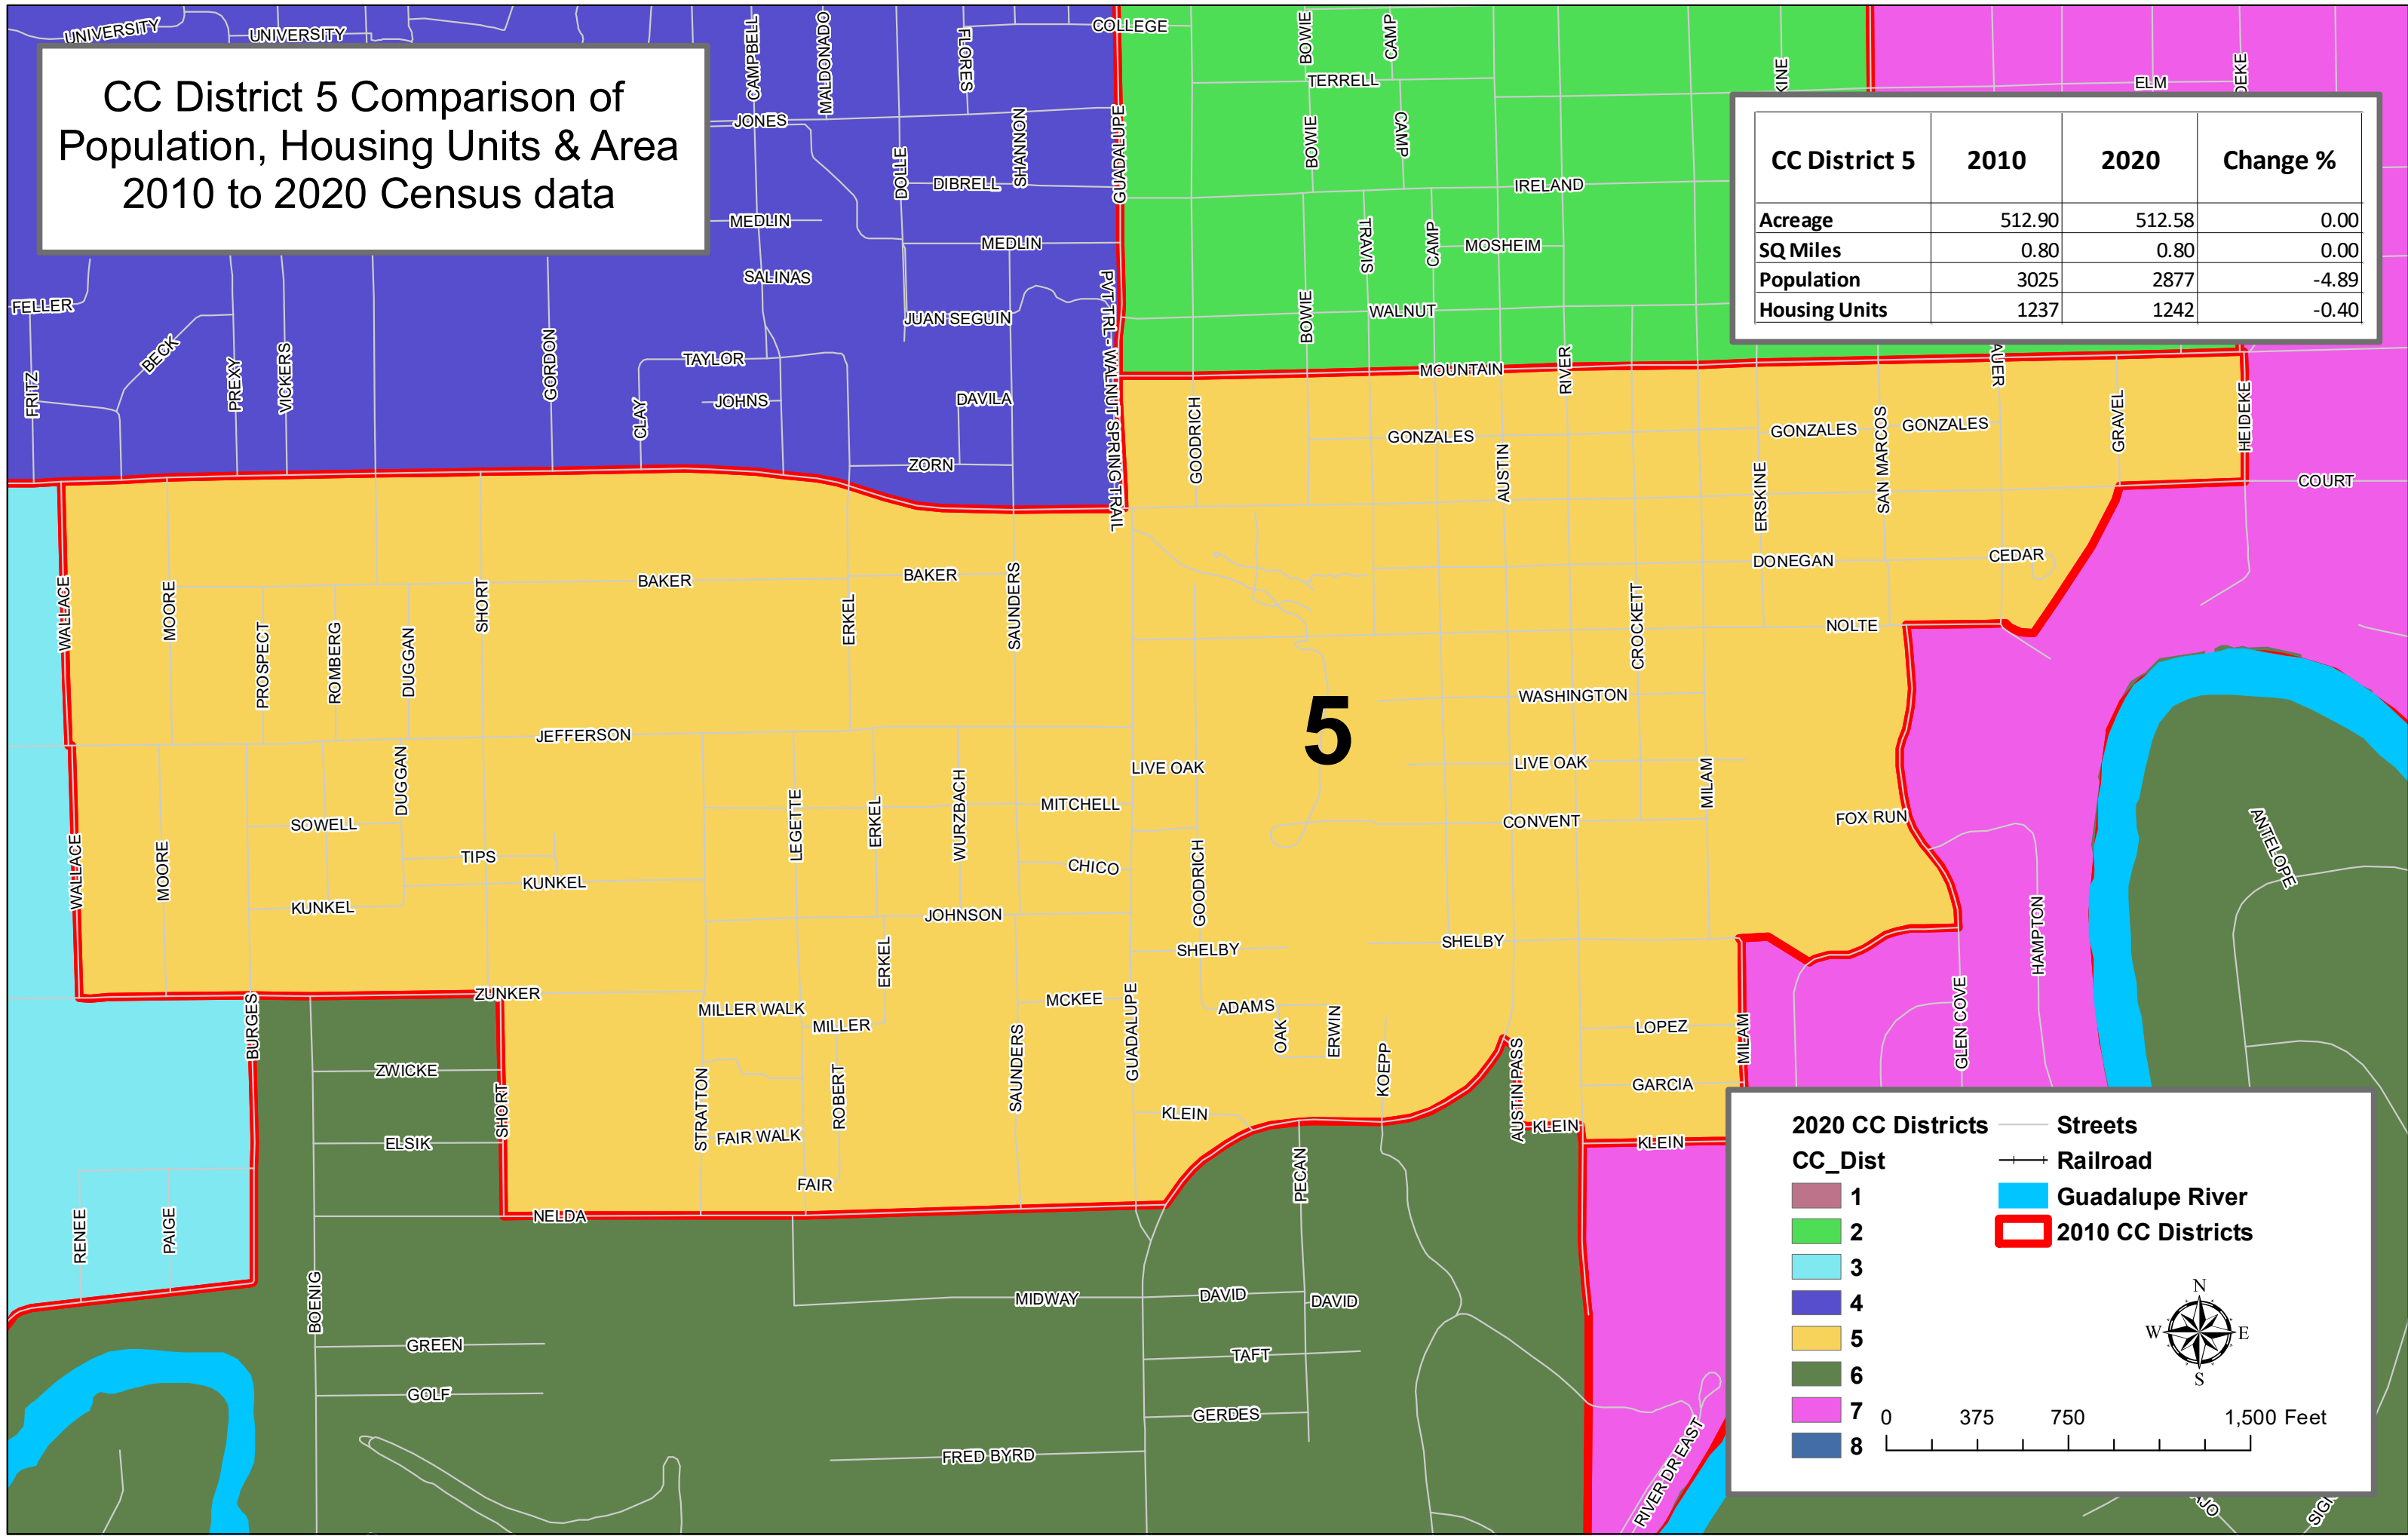

# CC District 5 Comparison of Population, Housing Units & Area 2010 to 2020 Census data

CC District 5	2010	2020	Change %
Acreage	512.90	512.58	0.00
SQ Miles	0.80	0.80	0.00
Population	3025	2877	-4.89
Housing Units	1237	1242	-0.40

**2020 CC Districts**

CC\_Dist

- 1
- 2
- 3
- 4
- 5
- 6
- 7
- 8

**Streets**

**Railroad**

**Guadalupe River**

**2010 CC Districts**

0 375 750 1,500 Feet