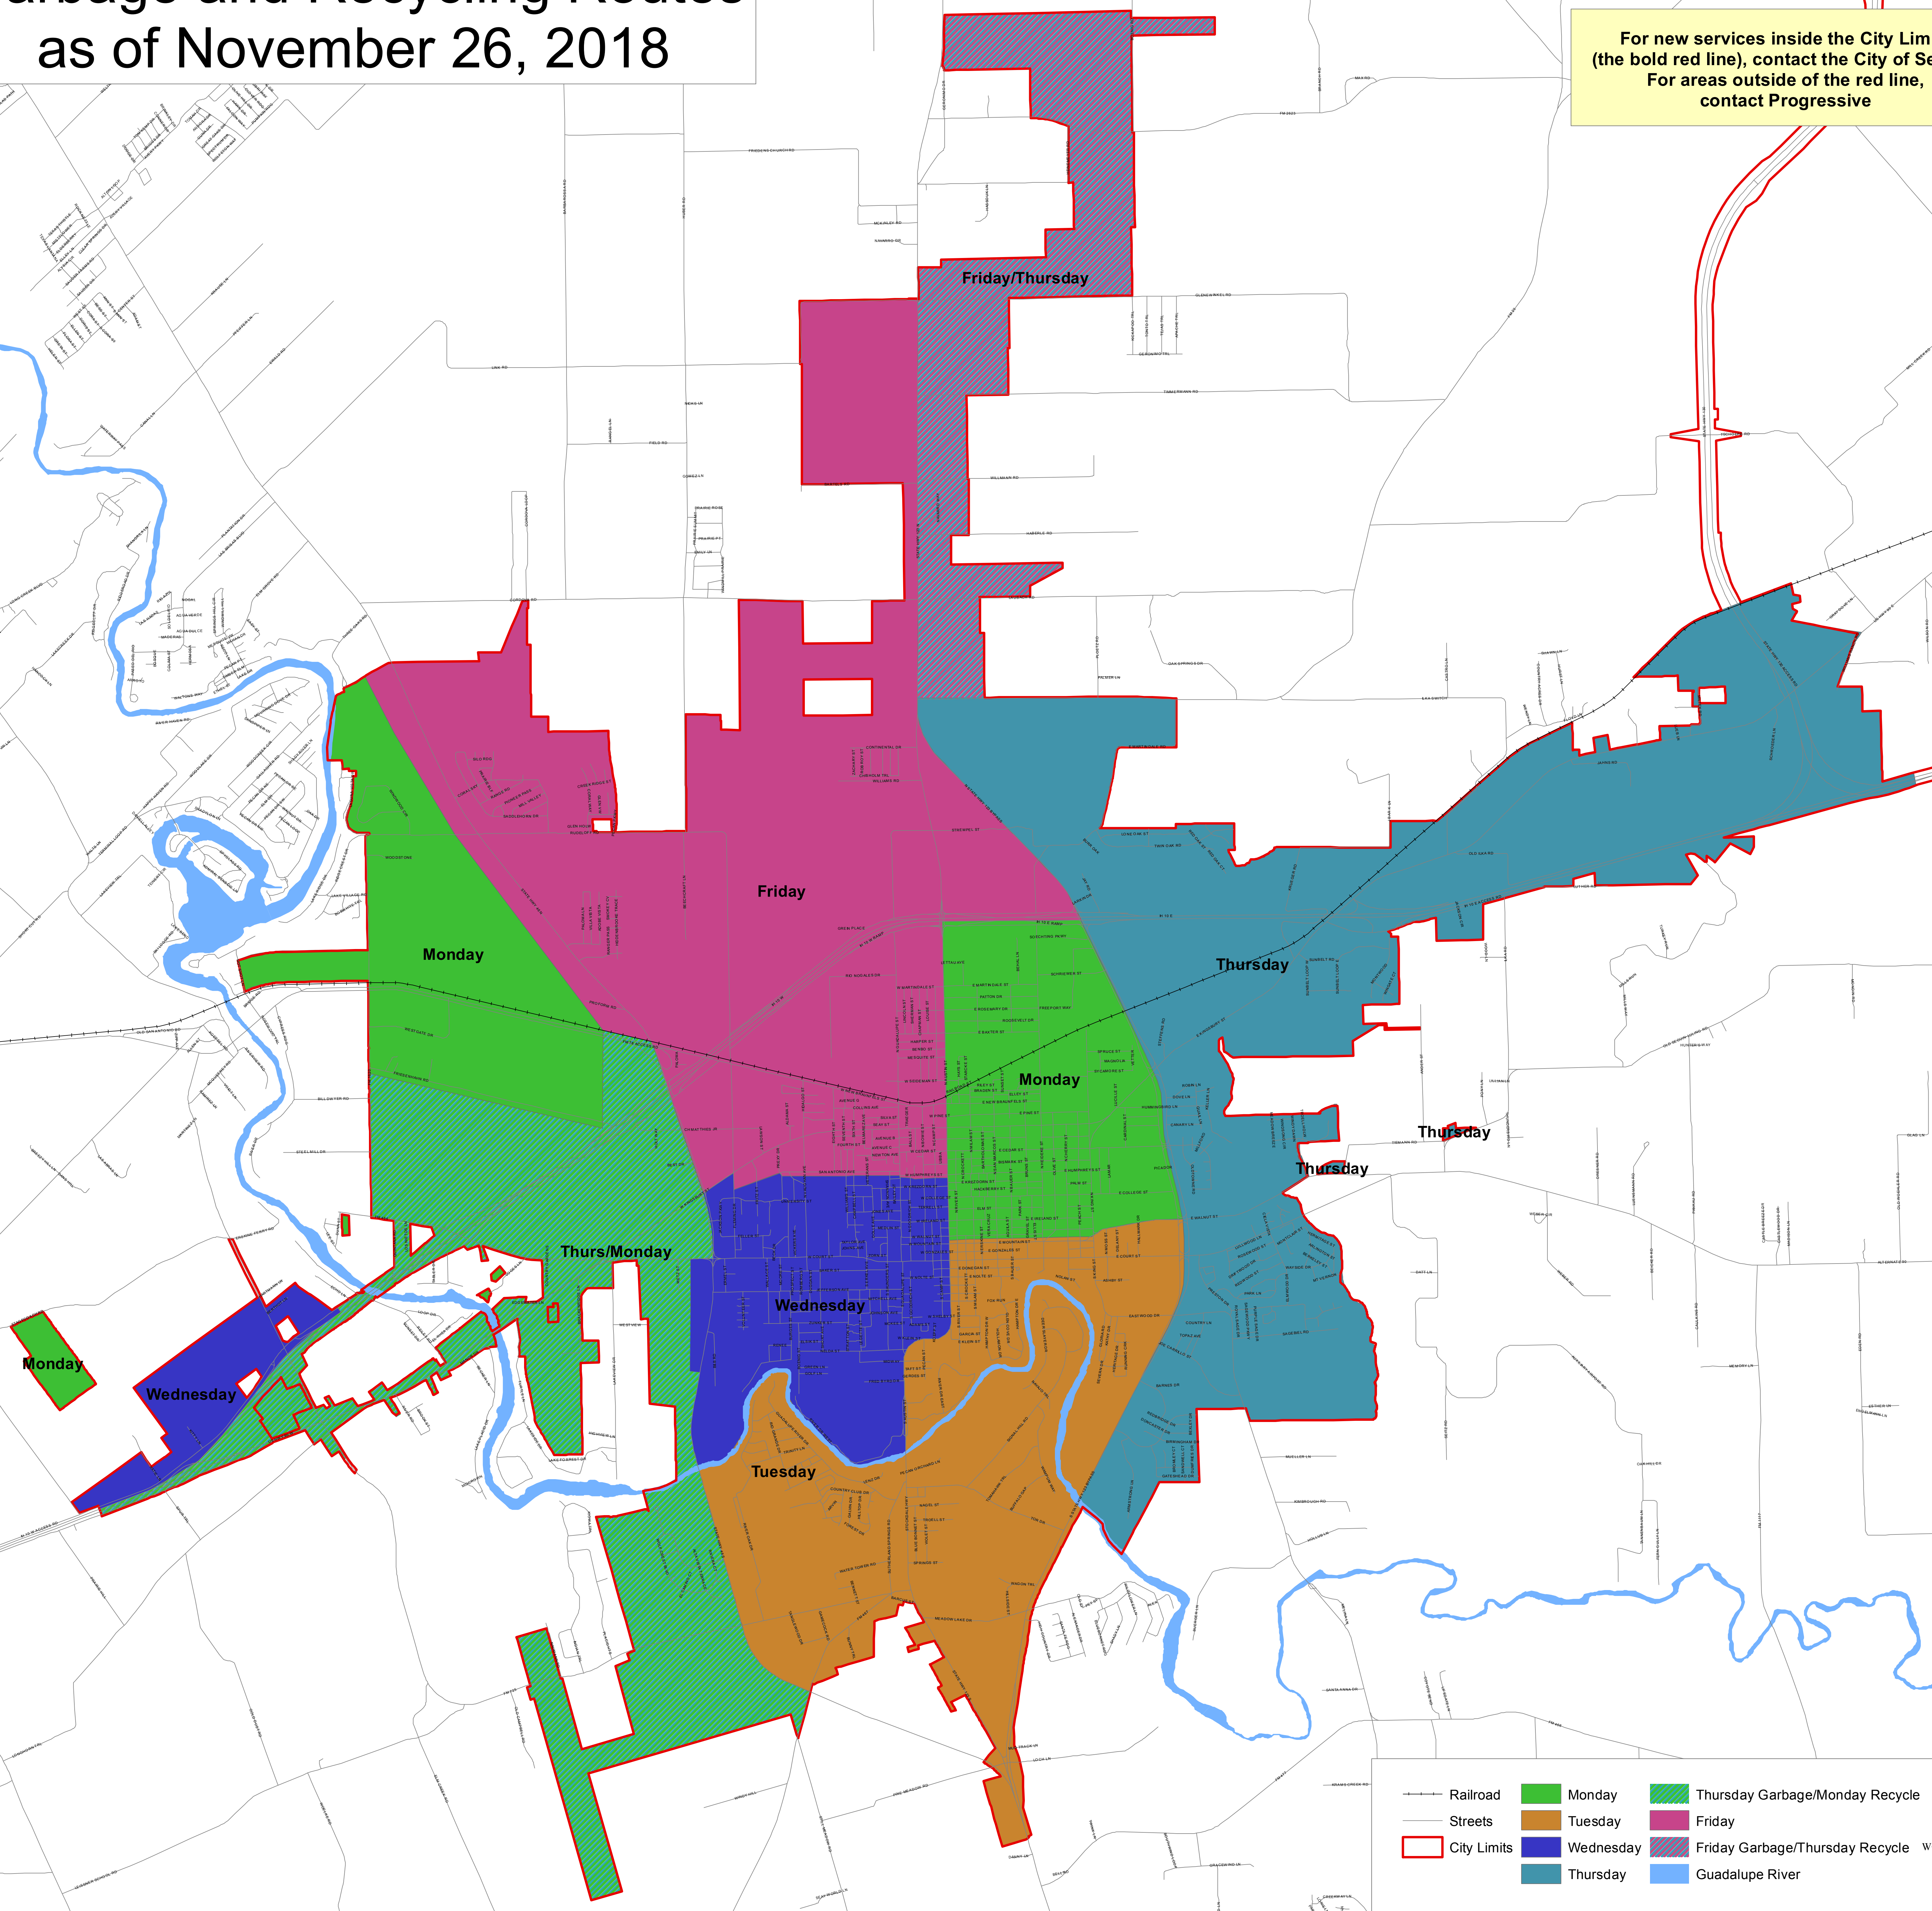

Garbage and Recycling Routes as of November 26, 2018

For new services inside the City Limits (the bold red line), contact the City of Seguin.
For areas outside of the red line, contact Progressive

	Railroad		Monday		Thursday Garbage/Monday Recycle
	Streets		Tuesday		Friday
	City Limits		Wednesday		Friday Garbage/Thursday Recycle
			Thursday		Guadalupe River

0 0.45 0.9 1.8 2.7 3.6 Miles

This map is for information purposes only and represents the best data available at the time of printing. The City of Seguin assumes no liability for errors on this map or use of this information.