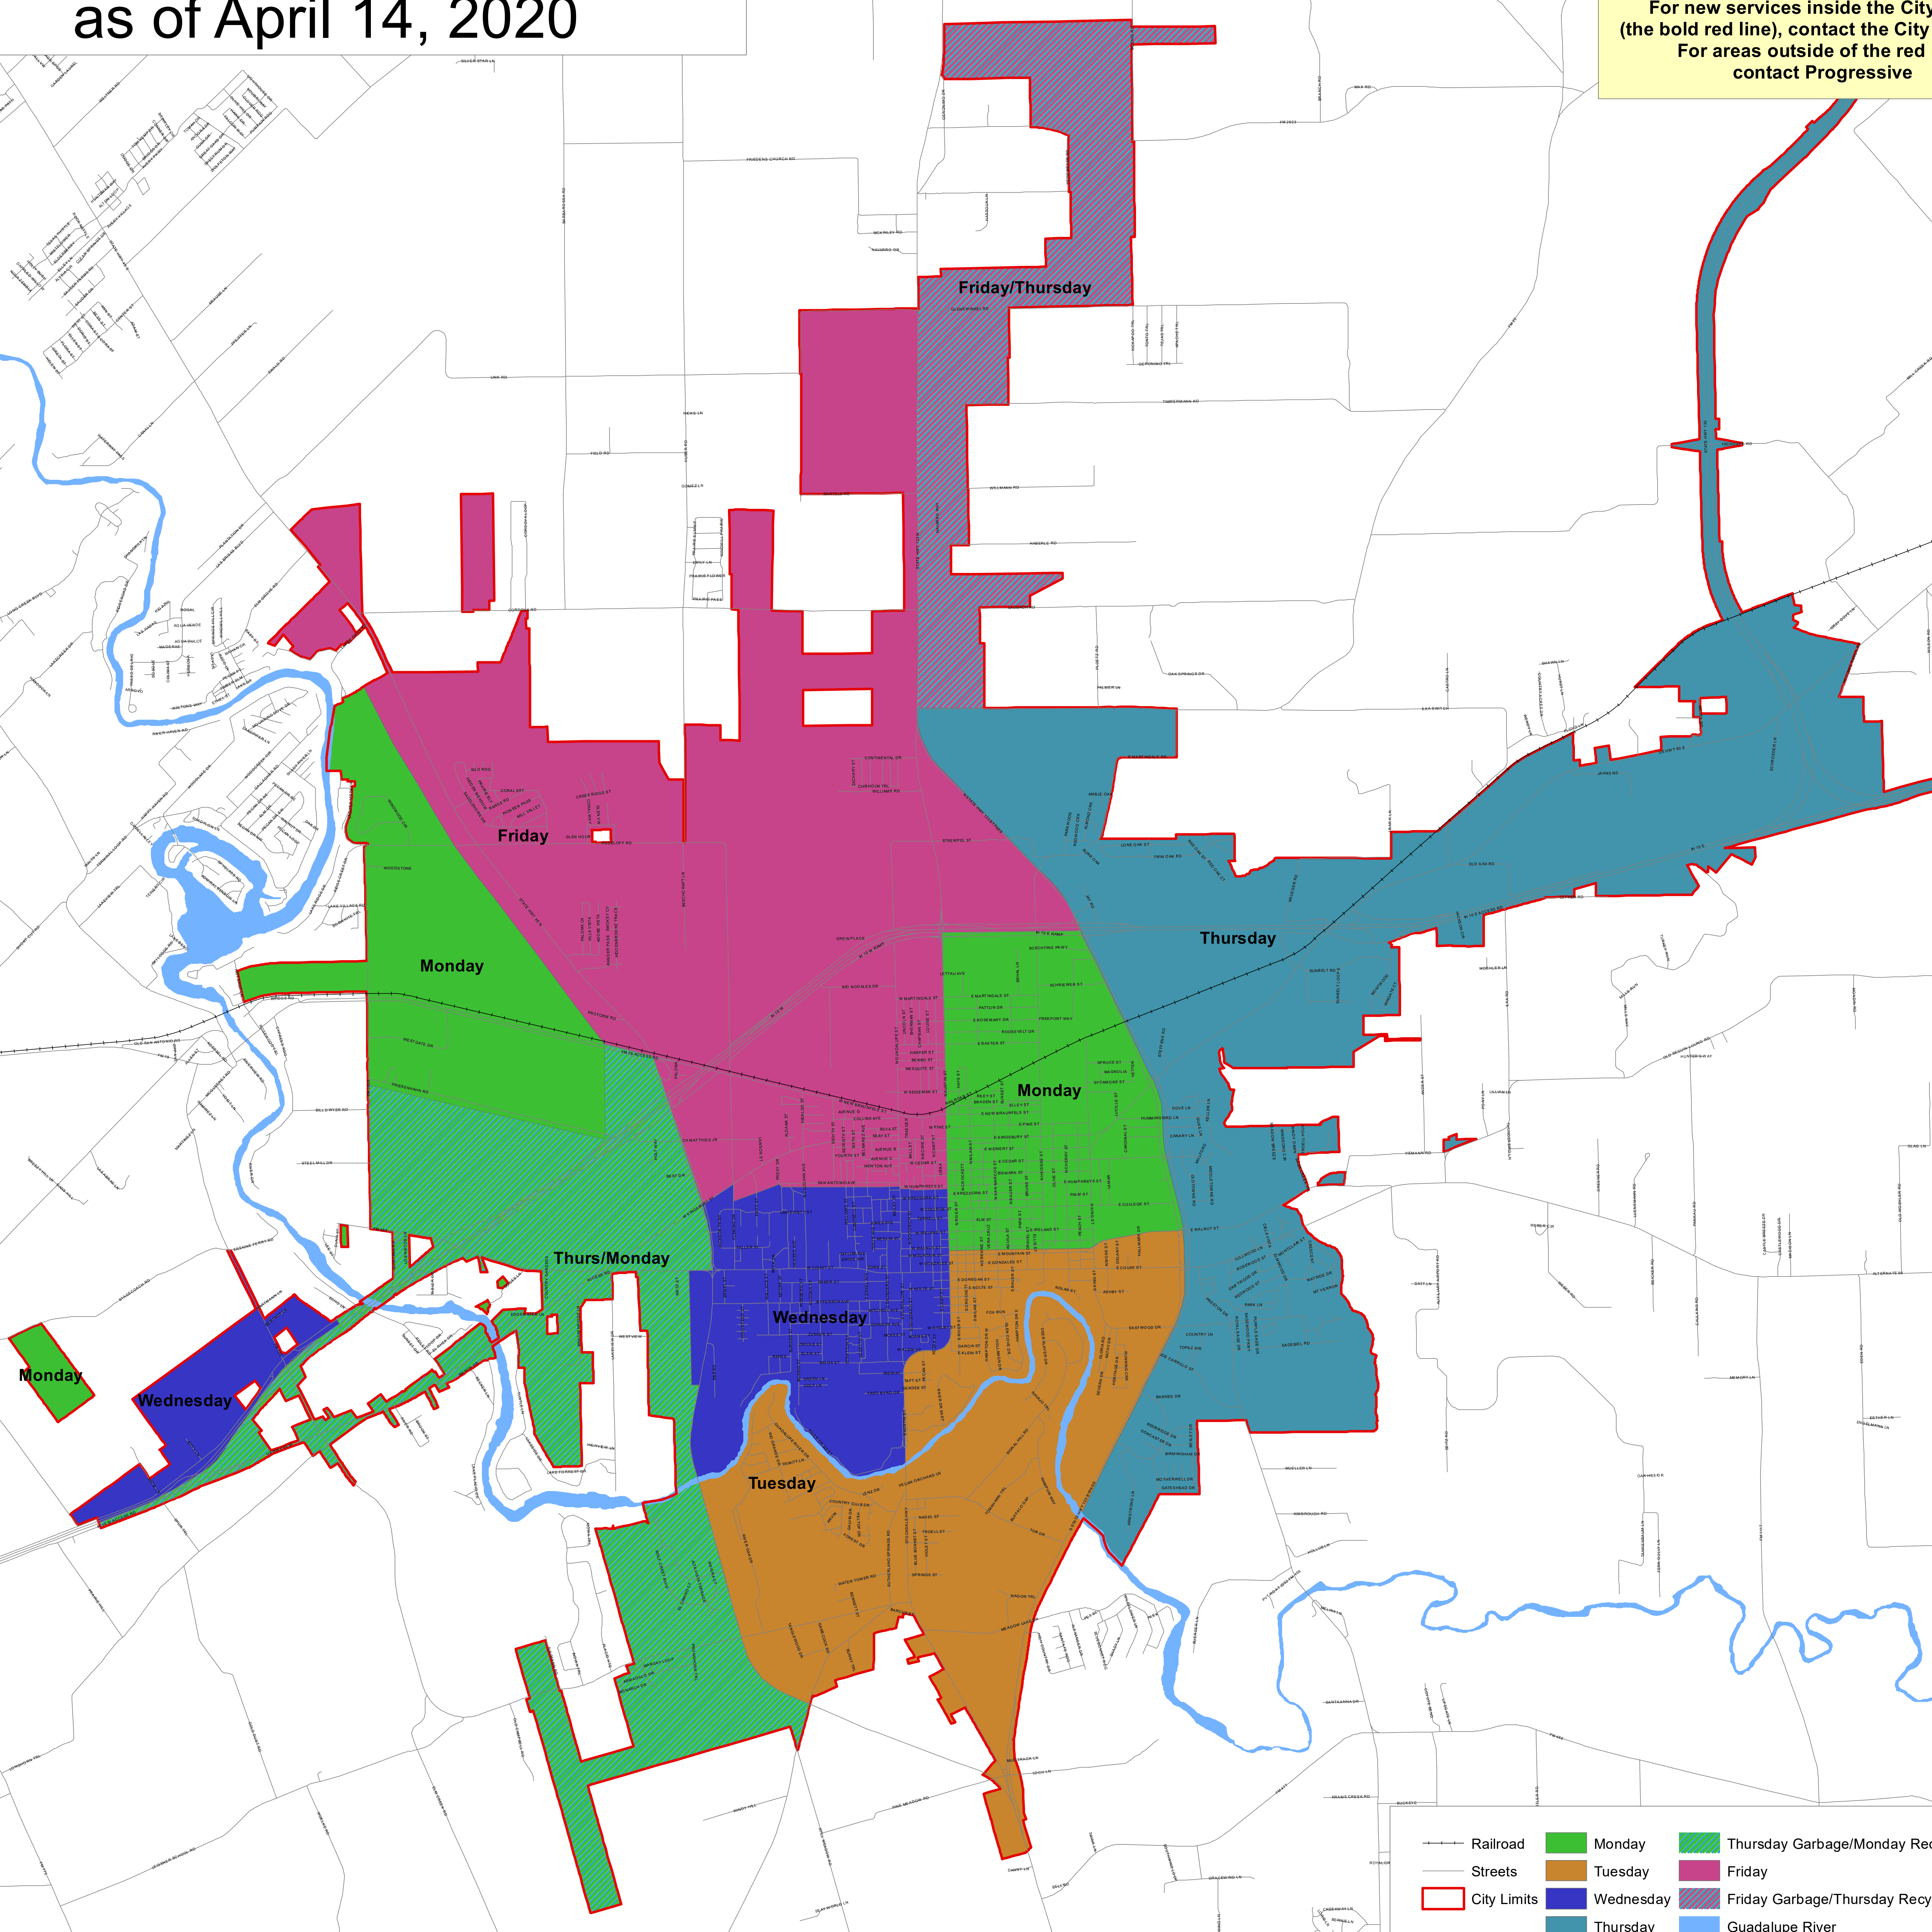

Garbage and Recycling Routes as of April 14, 2020

For new services inside the City Limits (the bold red line), contact the City of Seguin.
For areas outside of the red line, contact Progressive

	Railroad		Monday		Friday Garbage/Thursday Recycle
	Streets		Tuesday		Friday
	City Limits		Wednesday		Thursday
			Thursday Garbage/Monday Recycle		Guadalupe River

0 0.375 0.75 1.5 2.25 3 Miles

This map is for information purposes only and represents the best data available at the time of printing. The City of Seguin assumes no liability for errors on this map or use of this information.

1 in = 2,000 feet