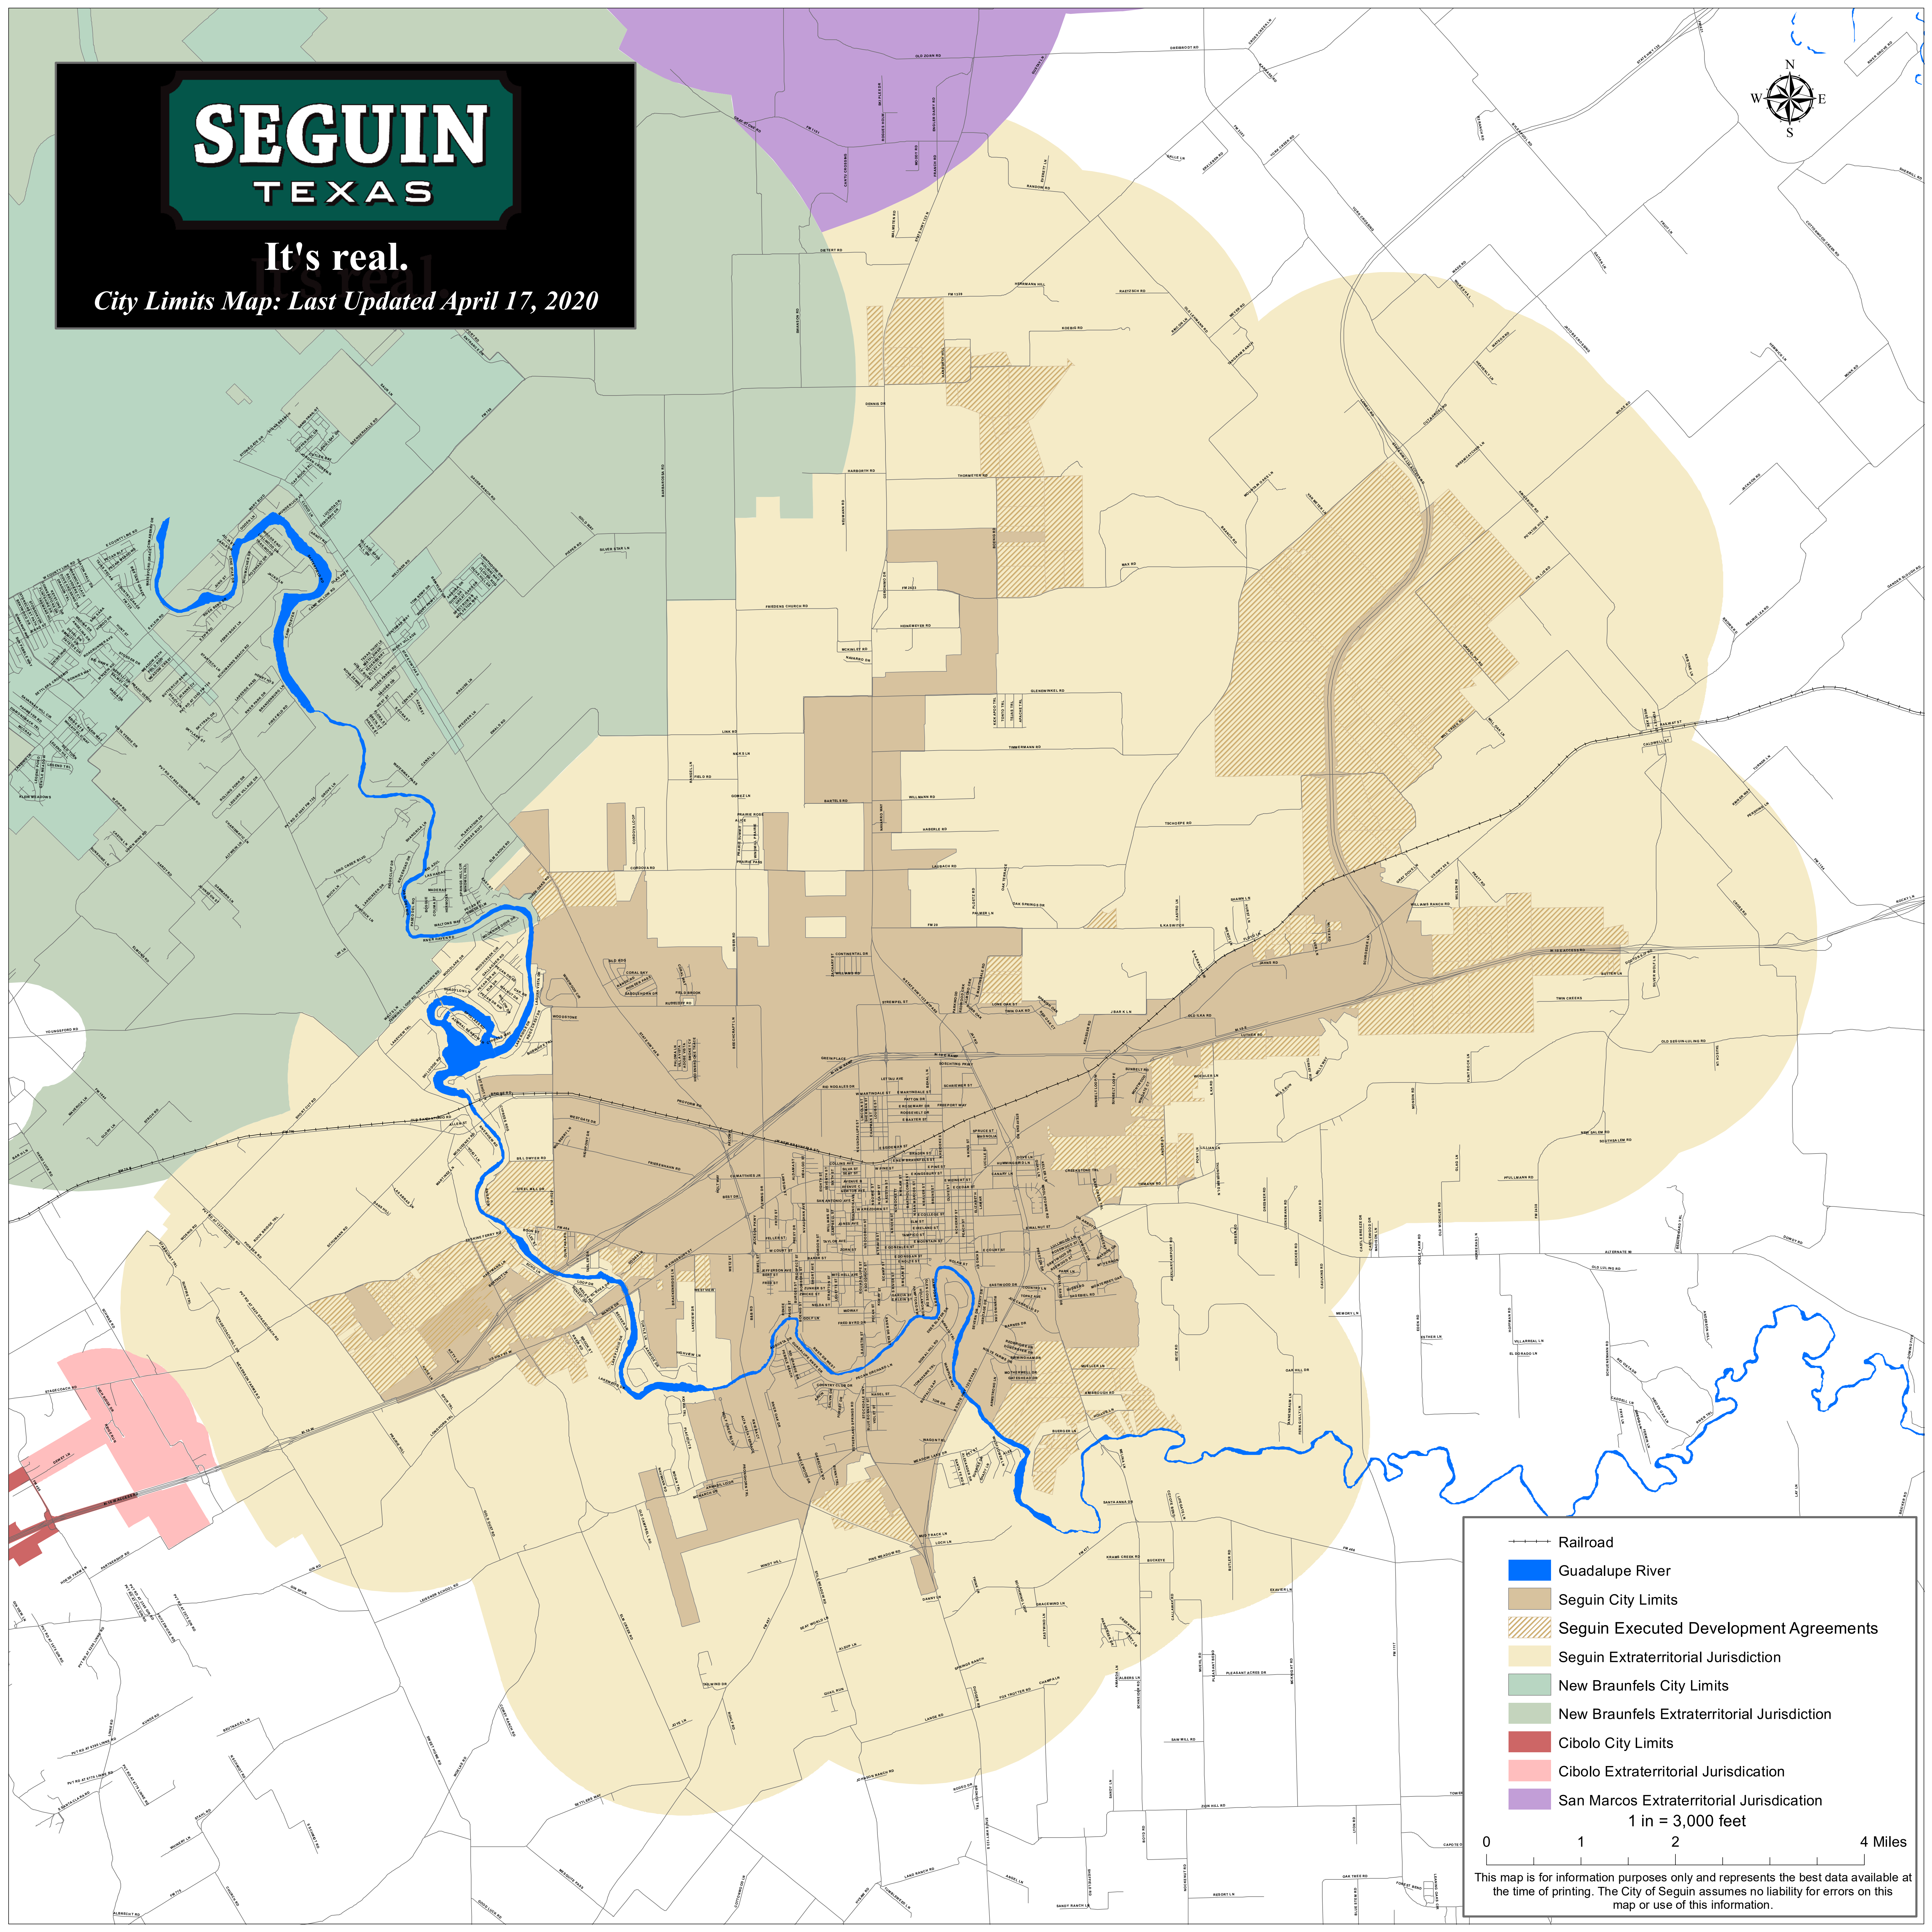

# SEGUIN TEXAS

It's real.

City Limits Map: Last Updated April 17, 2020

-  Railroad
-  Guadalupe River
-  Seguin City Limits
-  Seguin Executed Development Agreements
-  Seguin Extraterritorial Jurisdiction
-  New Braunfels City Limits
-  New Braunfels Extraterritorial Jurisdiction
-  Cibolo City Limits
-  Cibolo Extraterritorial Jurisdiction
-  San Marcos Extraterritorial Jurisdiction

1 in = 3,000 feet

0 1 2 4 Miles

This map is for information purposes only and represents the best data available at the time of printing. The City of Seguin assumes no liability for errors on this map or use of this information.