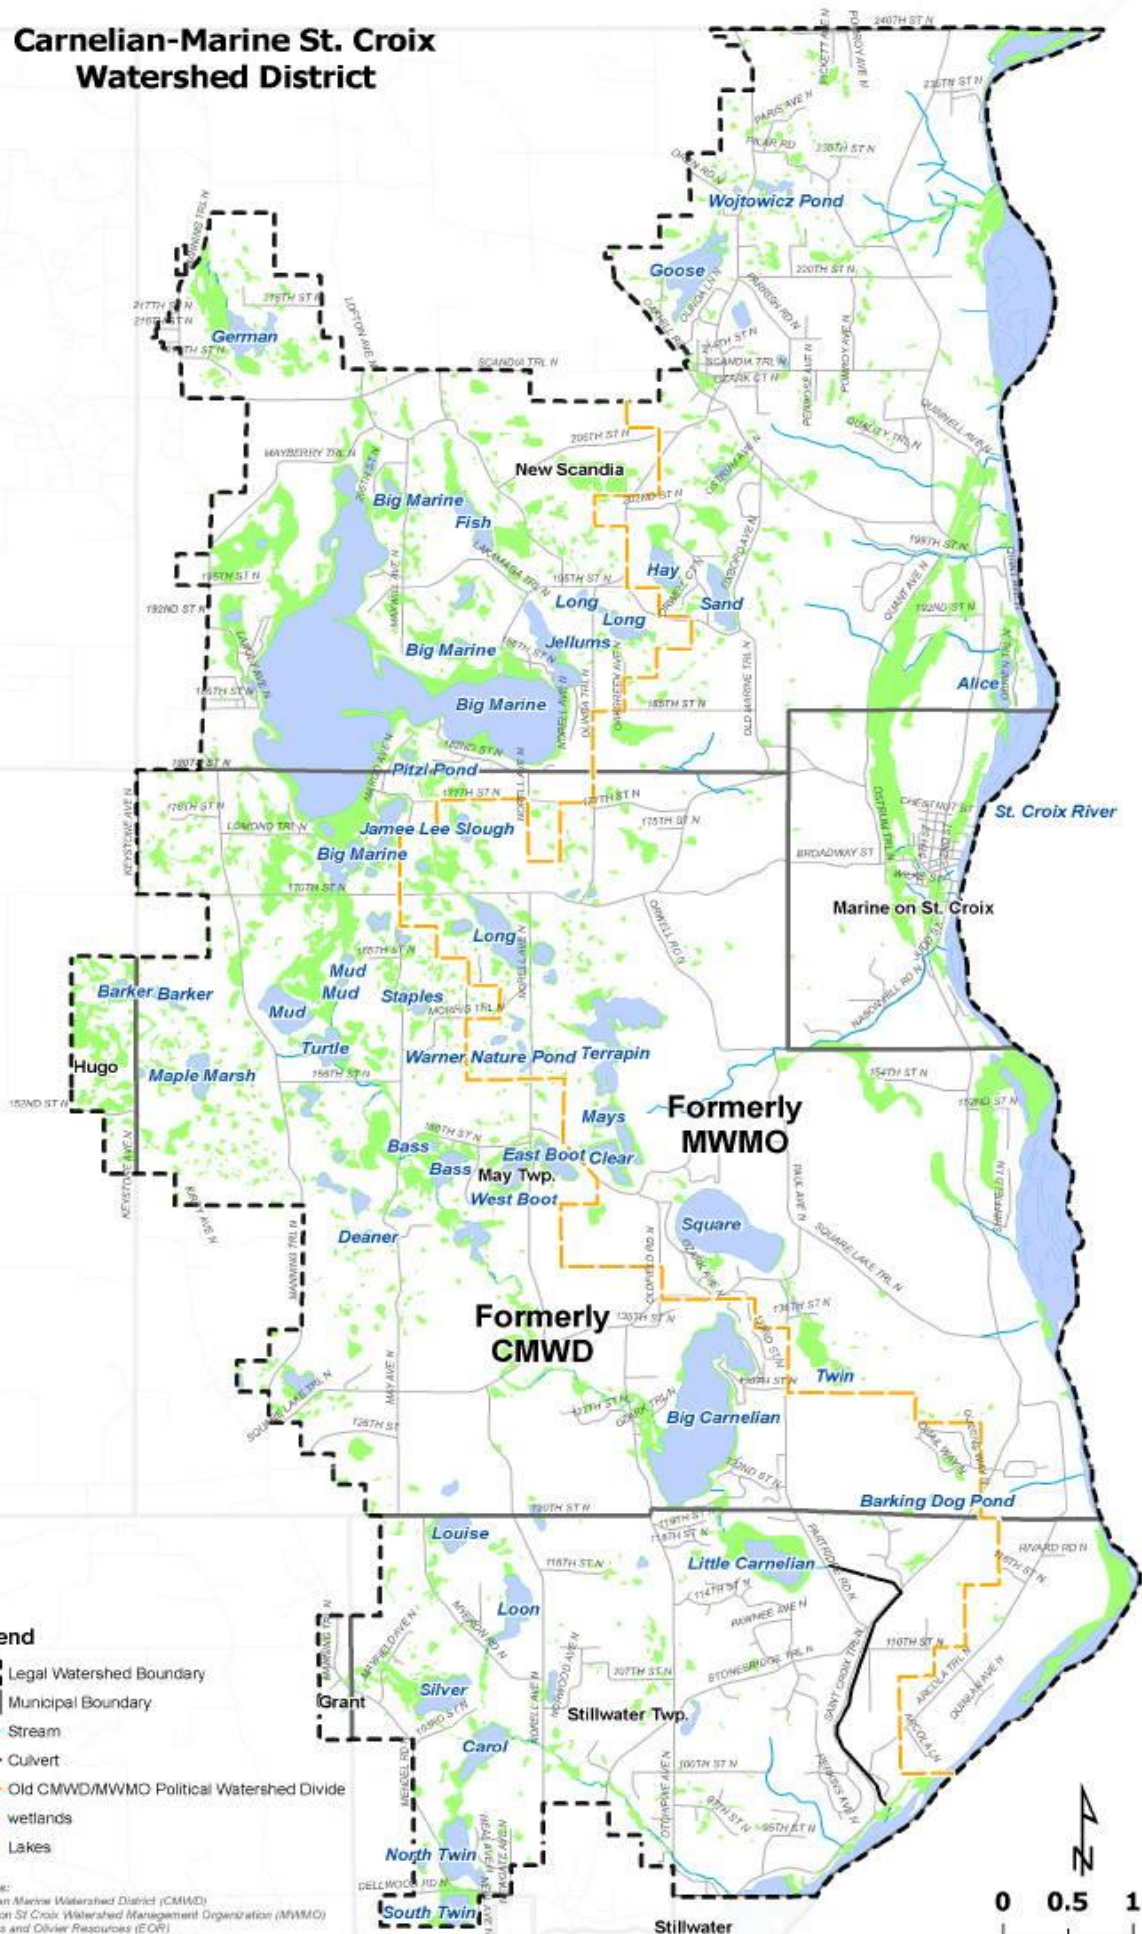

Carnelian-Marine St. Croix Watershed District

Sources:
 Carnelian-Marine Watershed District (CMWD)
 Marine on St. Croix Watershed Management Organization (MWMO)
 Minnesota and Civil Resources (ECR)
 Minnesota Department of Natural Resources