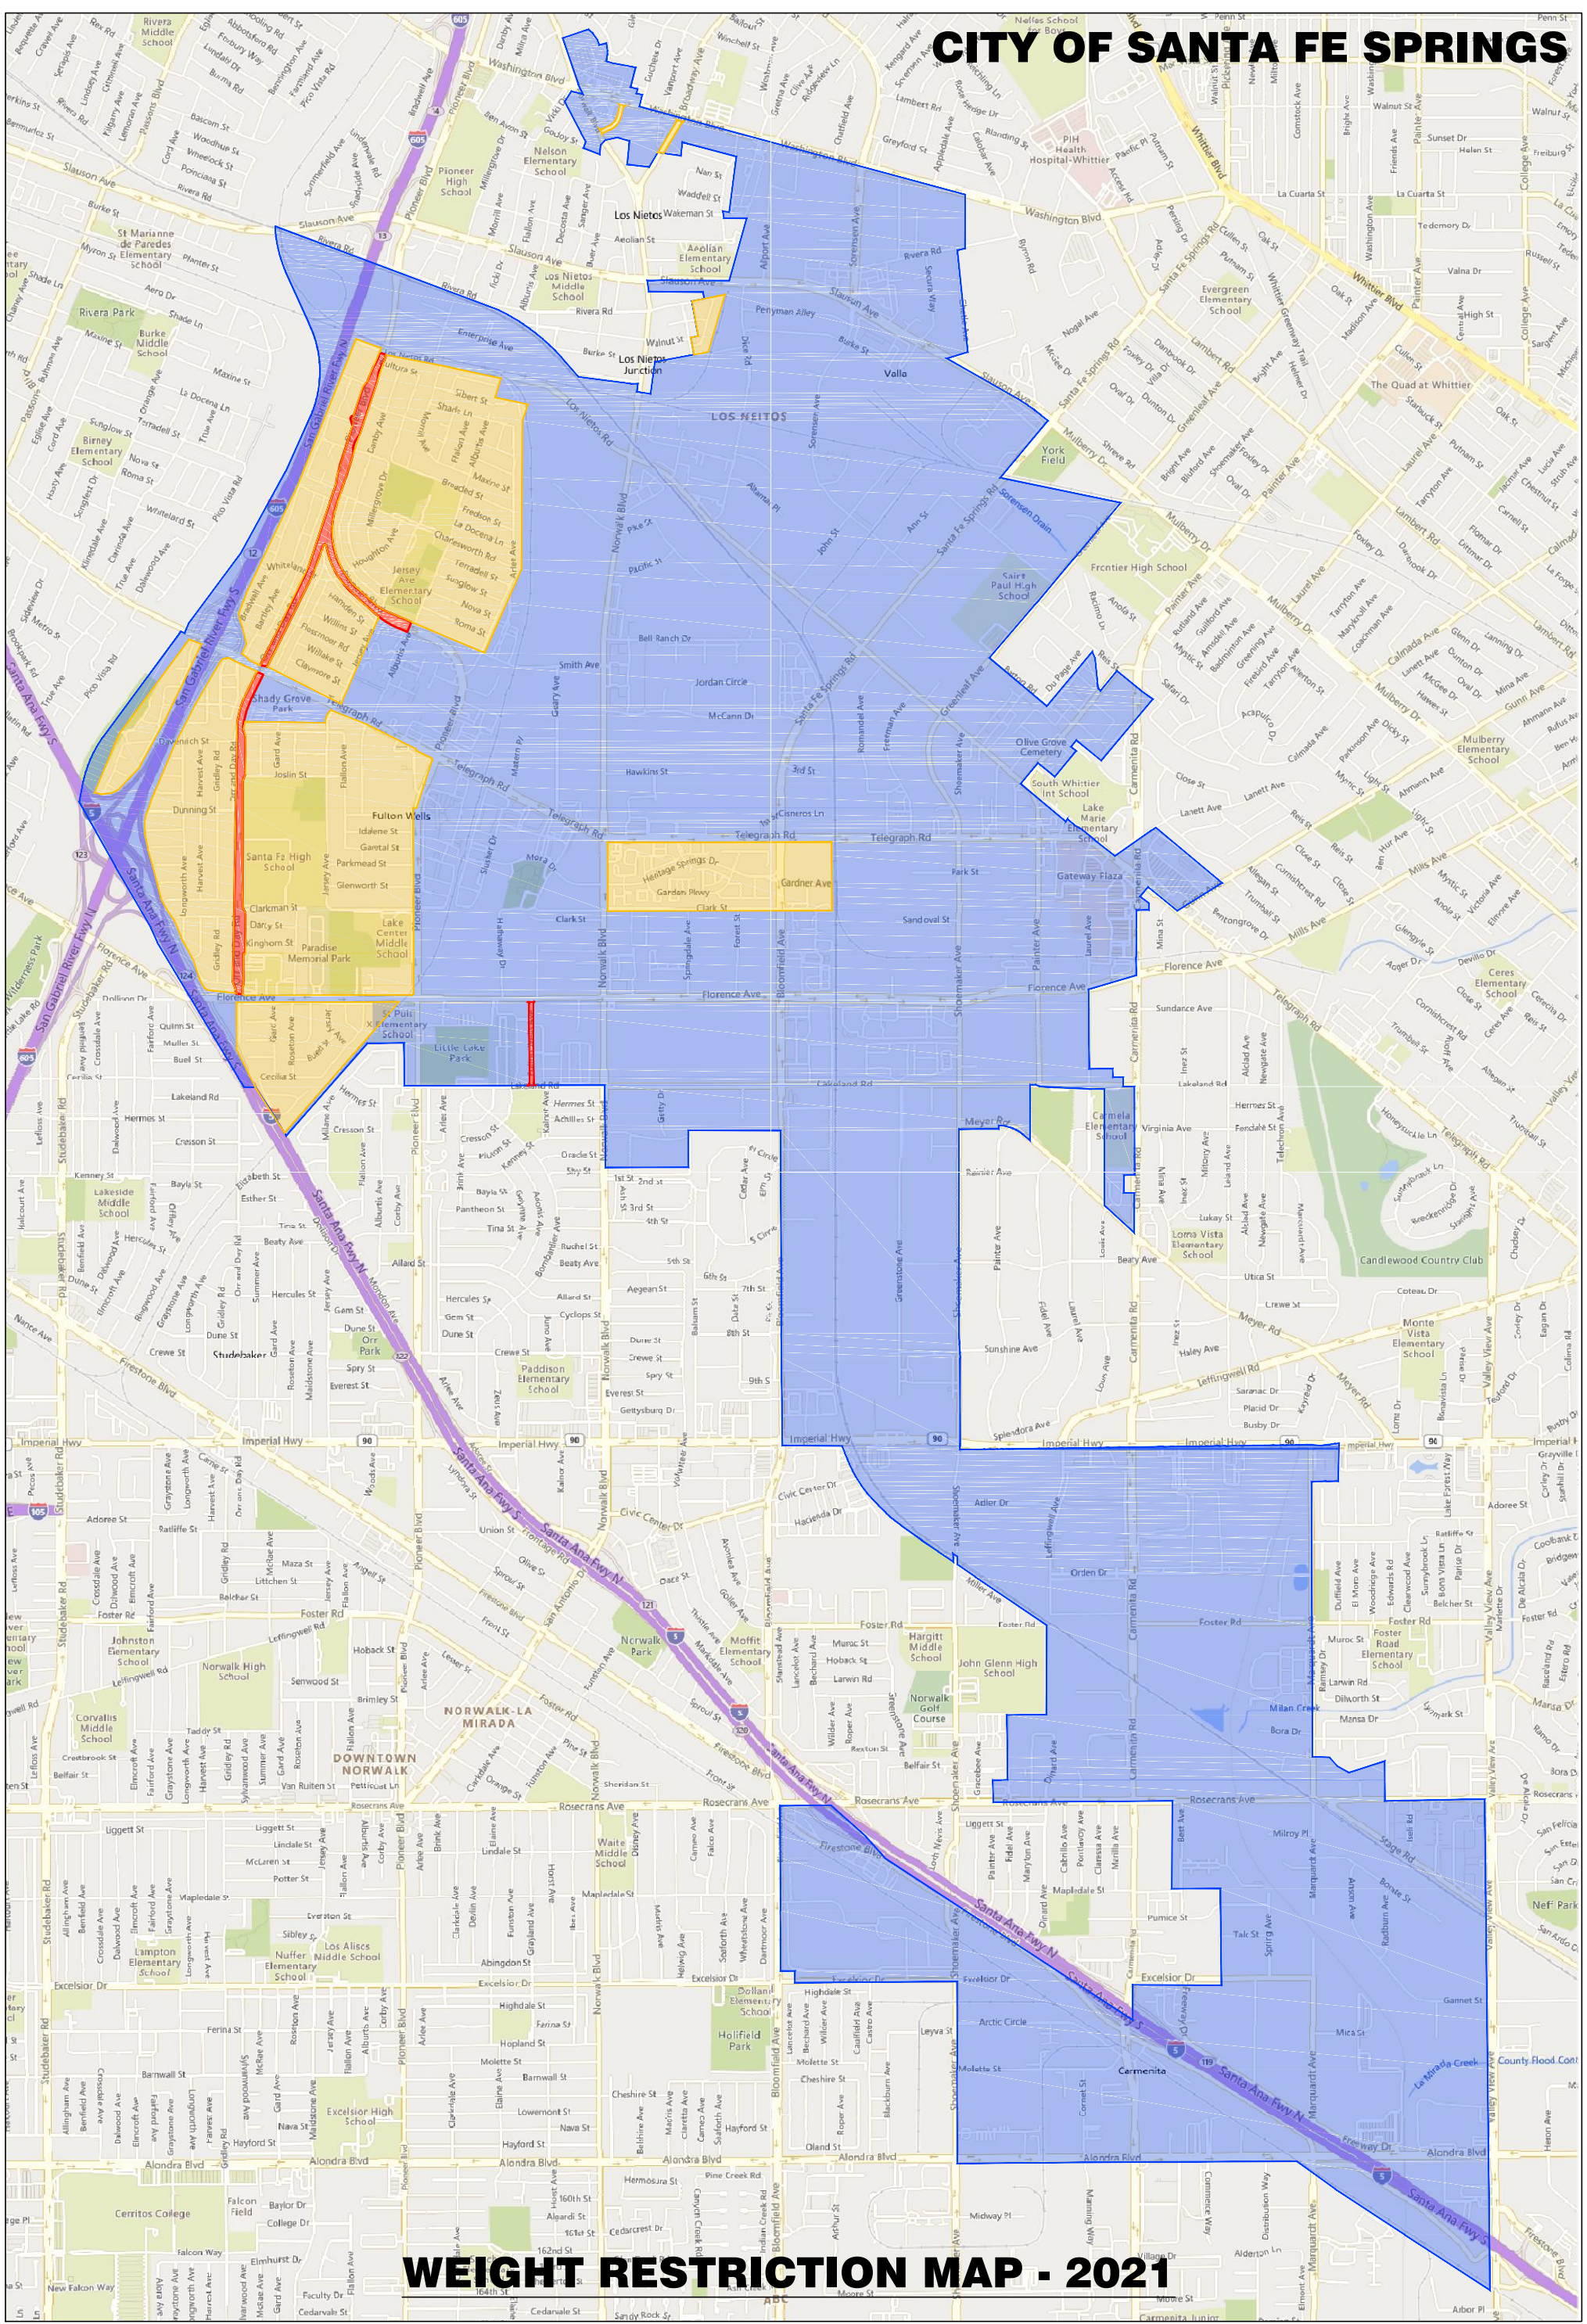

CITY OF SANTA FE SPRINGS

WEIGHT RESTRICTION MAP - 2021

LEGEND

-  STREETS WITH - 5 TON WEIGHT LIMIT
-  STREETS WITH - 3 TON WEIGHT LIMIT
-  STREETS WITH - NO WEIGHT LIMIT