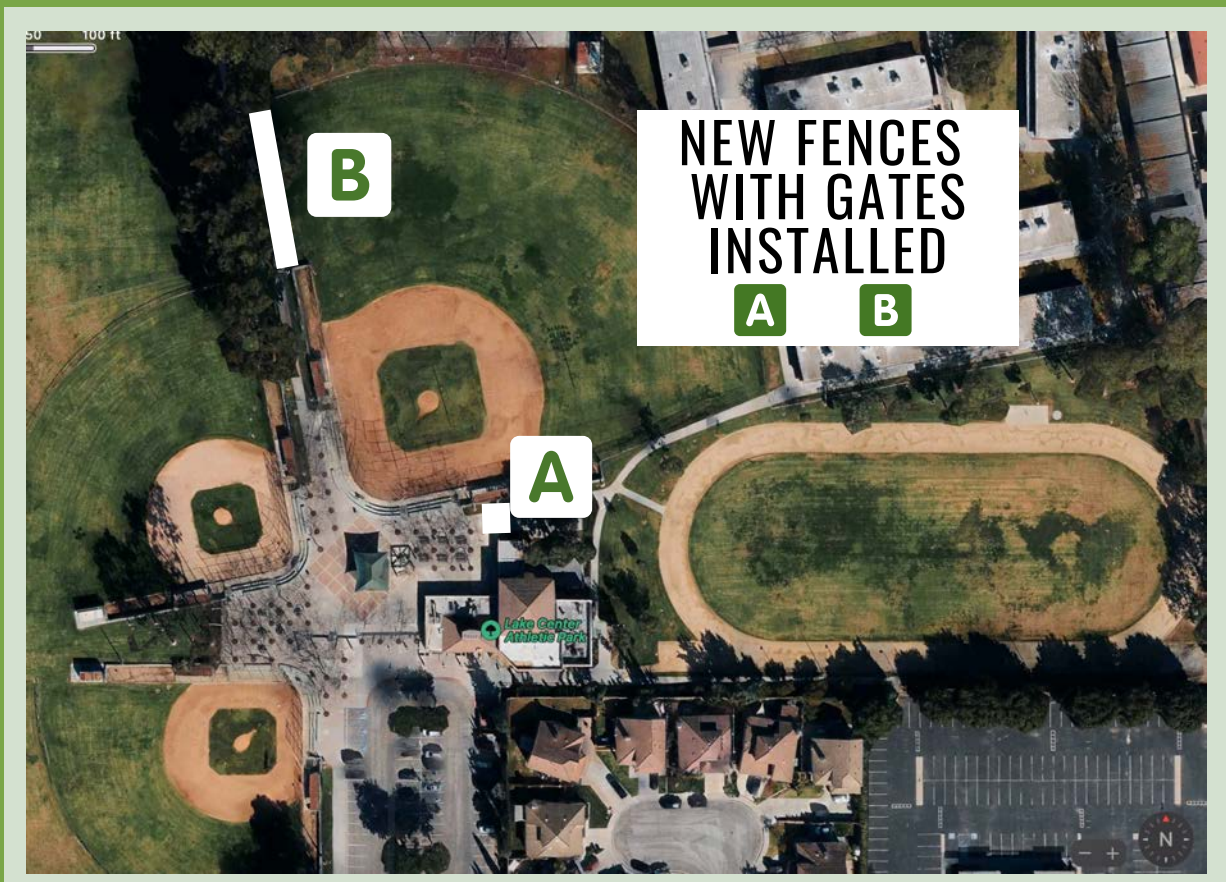

ANNOUNCEMENT

LAKE CENTER ATHLETIC PARK
NEW Fences with Gates
Little Lake City School District

STARTING

**WEDNESDAY,
AUGUST 16, 2023**

For added security measures, the gates will be locked during school hours.

For additional gate access information, contact Little Lake City School District at (562) 868-8241 or City of Santa Fe Springs Parks and Recreation at (562) 409-7575.

ANUNCIO

PARQUE ATLÉTICO DEL LAKE CENTER NUEVAS Cercas con Puertas Distrito Escolar de Little Lake City