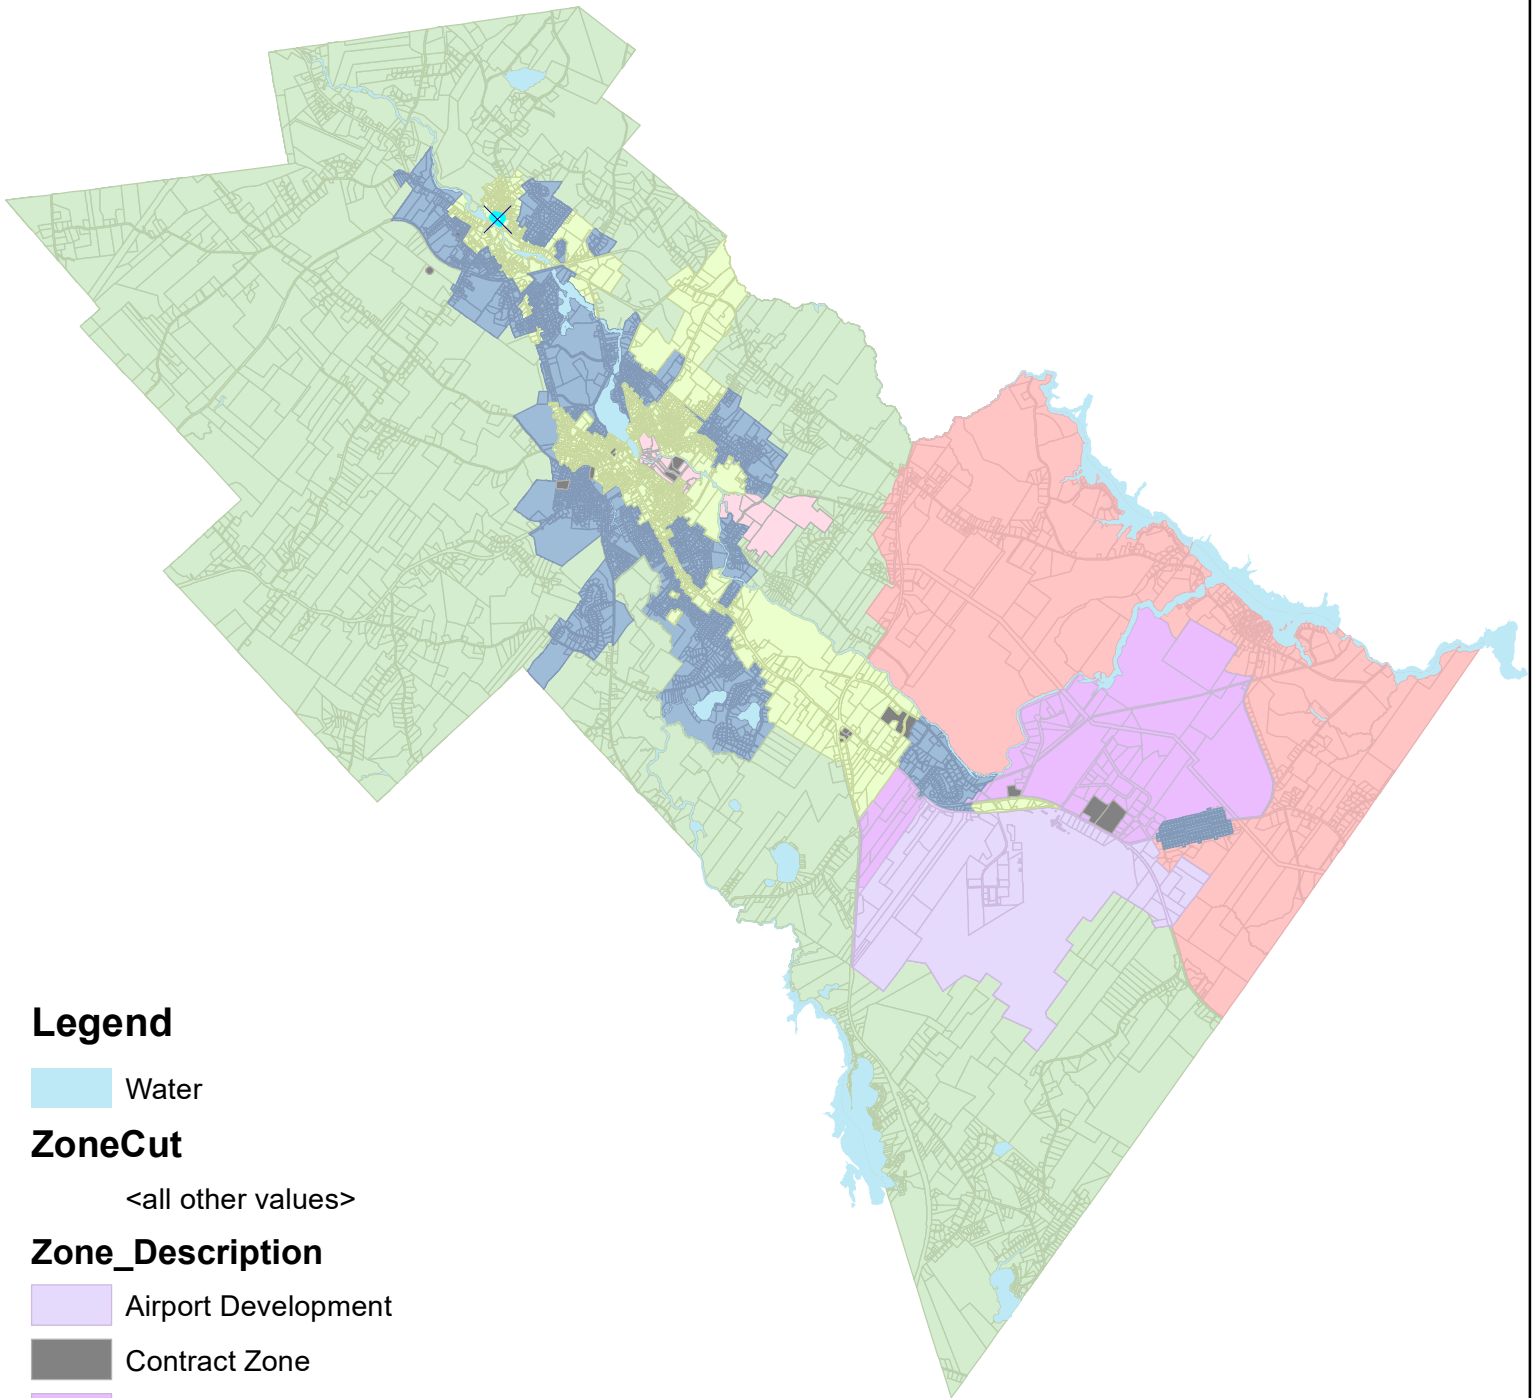

Sanford Zoning Map

Updated January 2, 2024

Legend

 Water

ZoneCut

<all other values>

Zone_Description

 Airport Development

 Contract Zone

 Industrial Business

 Industrial Reuse

 Residential Development

 Rural Mixed Use

 Rural Residential

 Urban

0 0.5 1 2 3 Miles