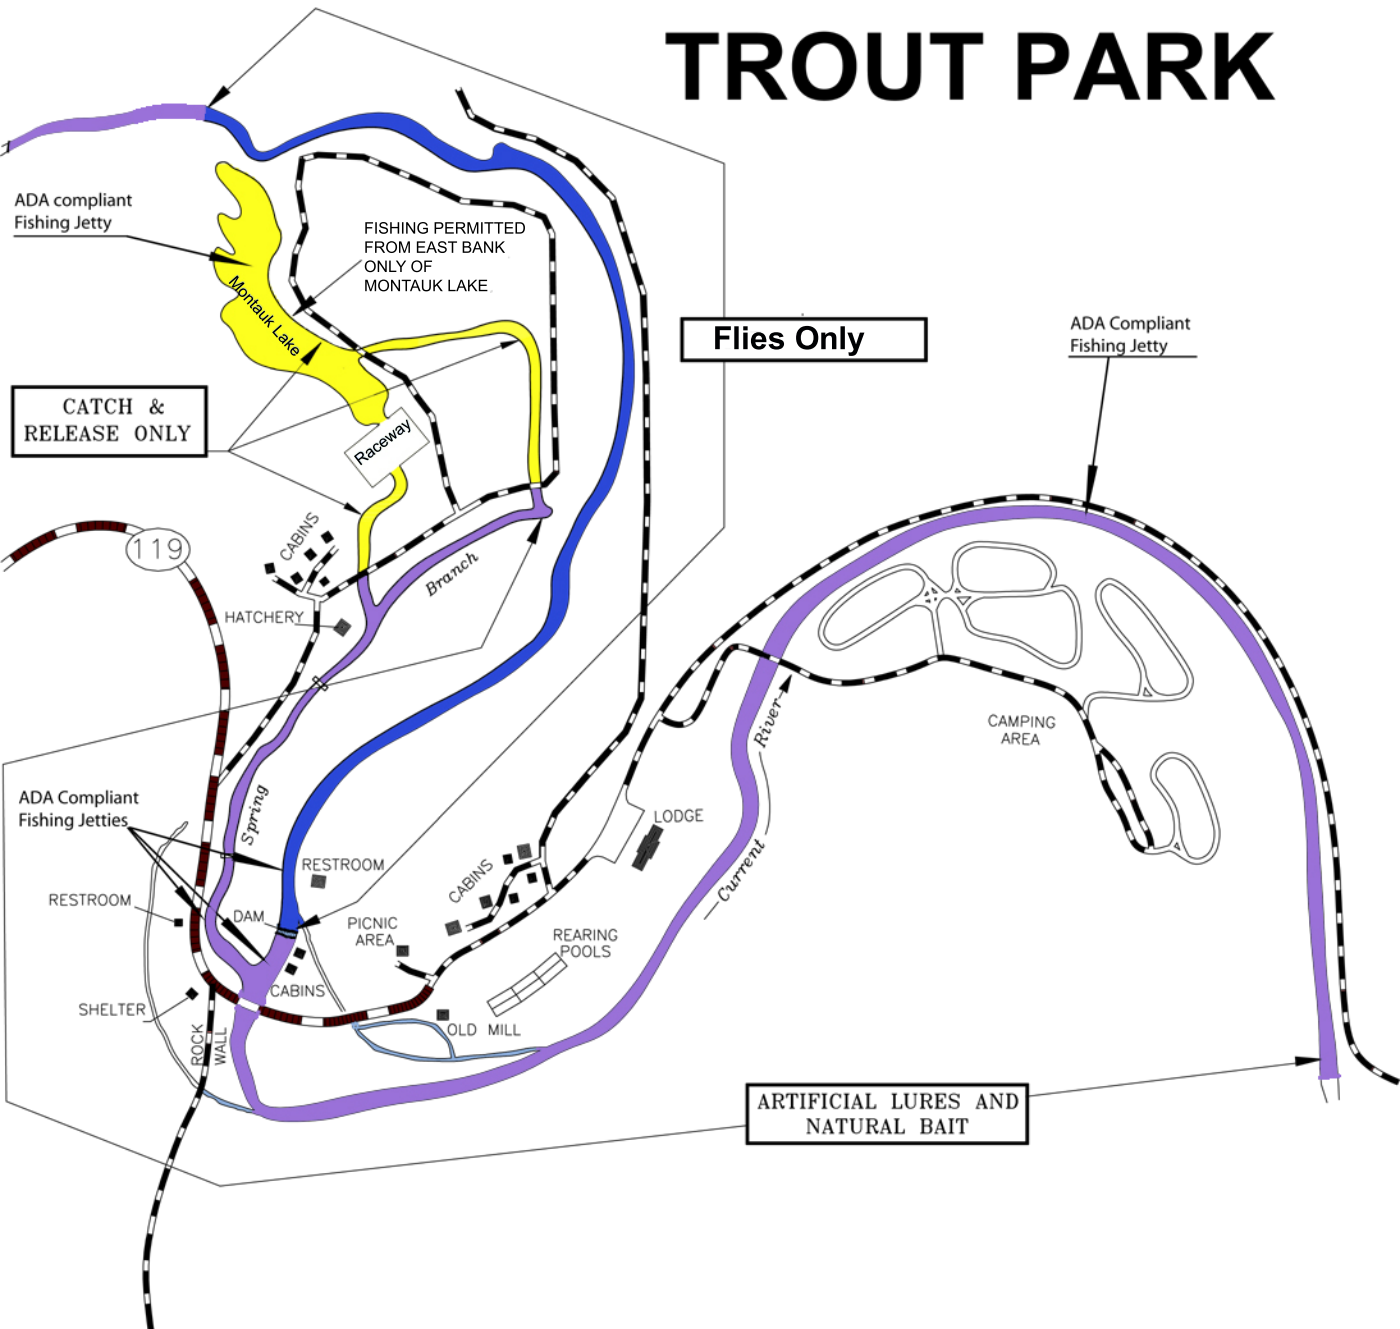

MONTAUK TROUT PARK

LEGEND

-  Catch and Release Only
-  Flies Only
-  Artificial Lures & Natural Bait