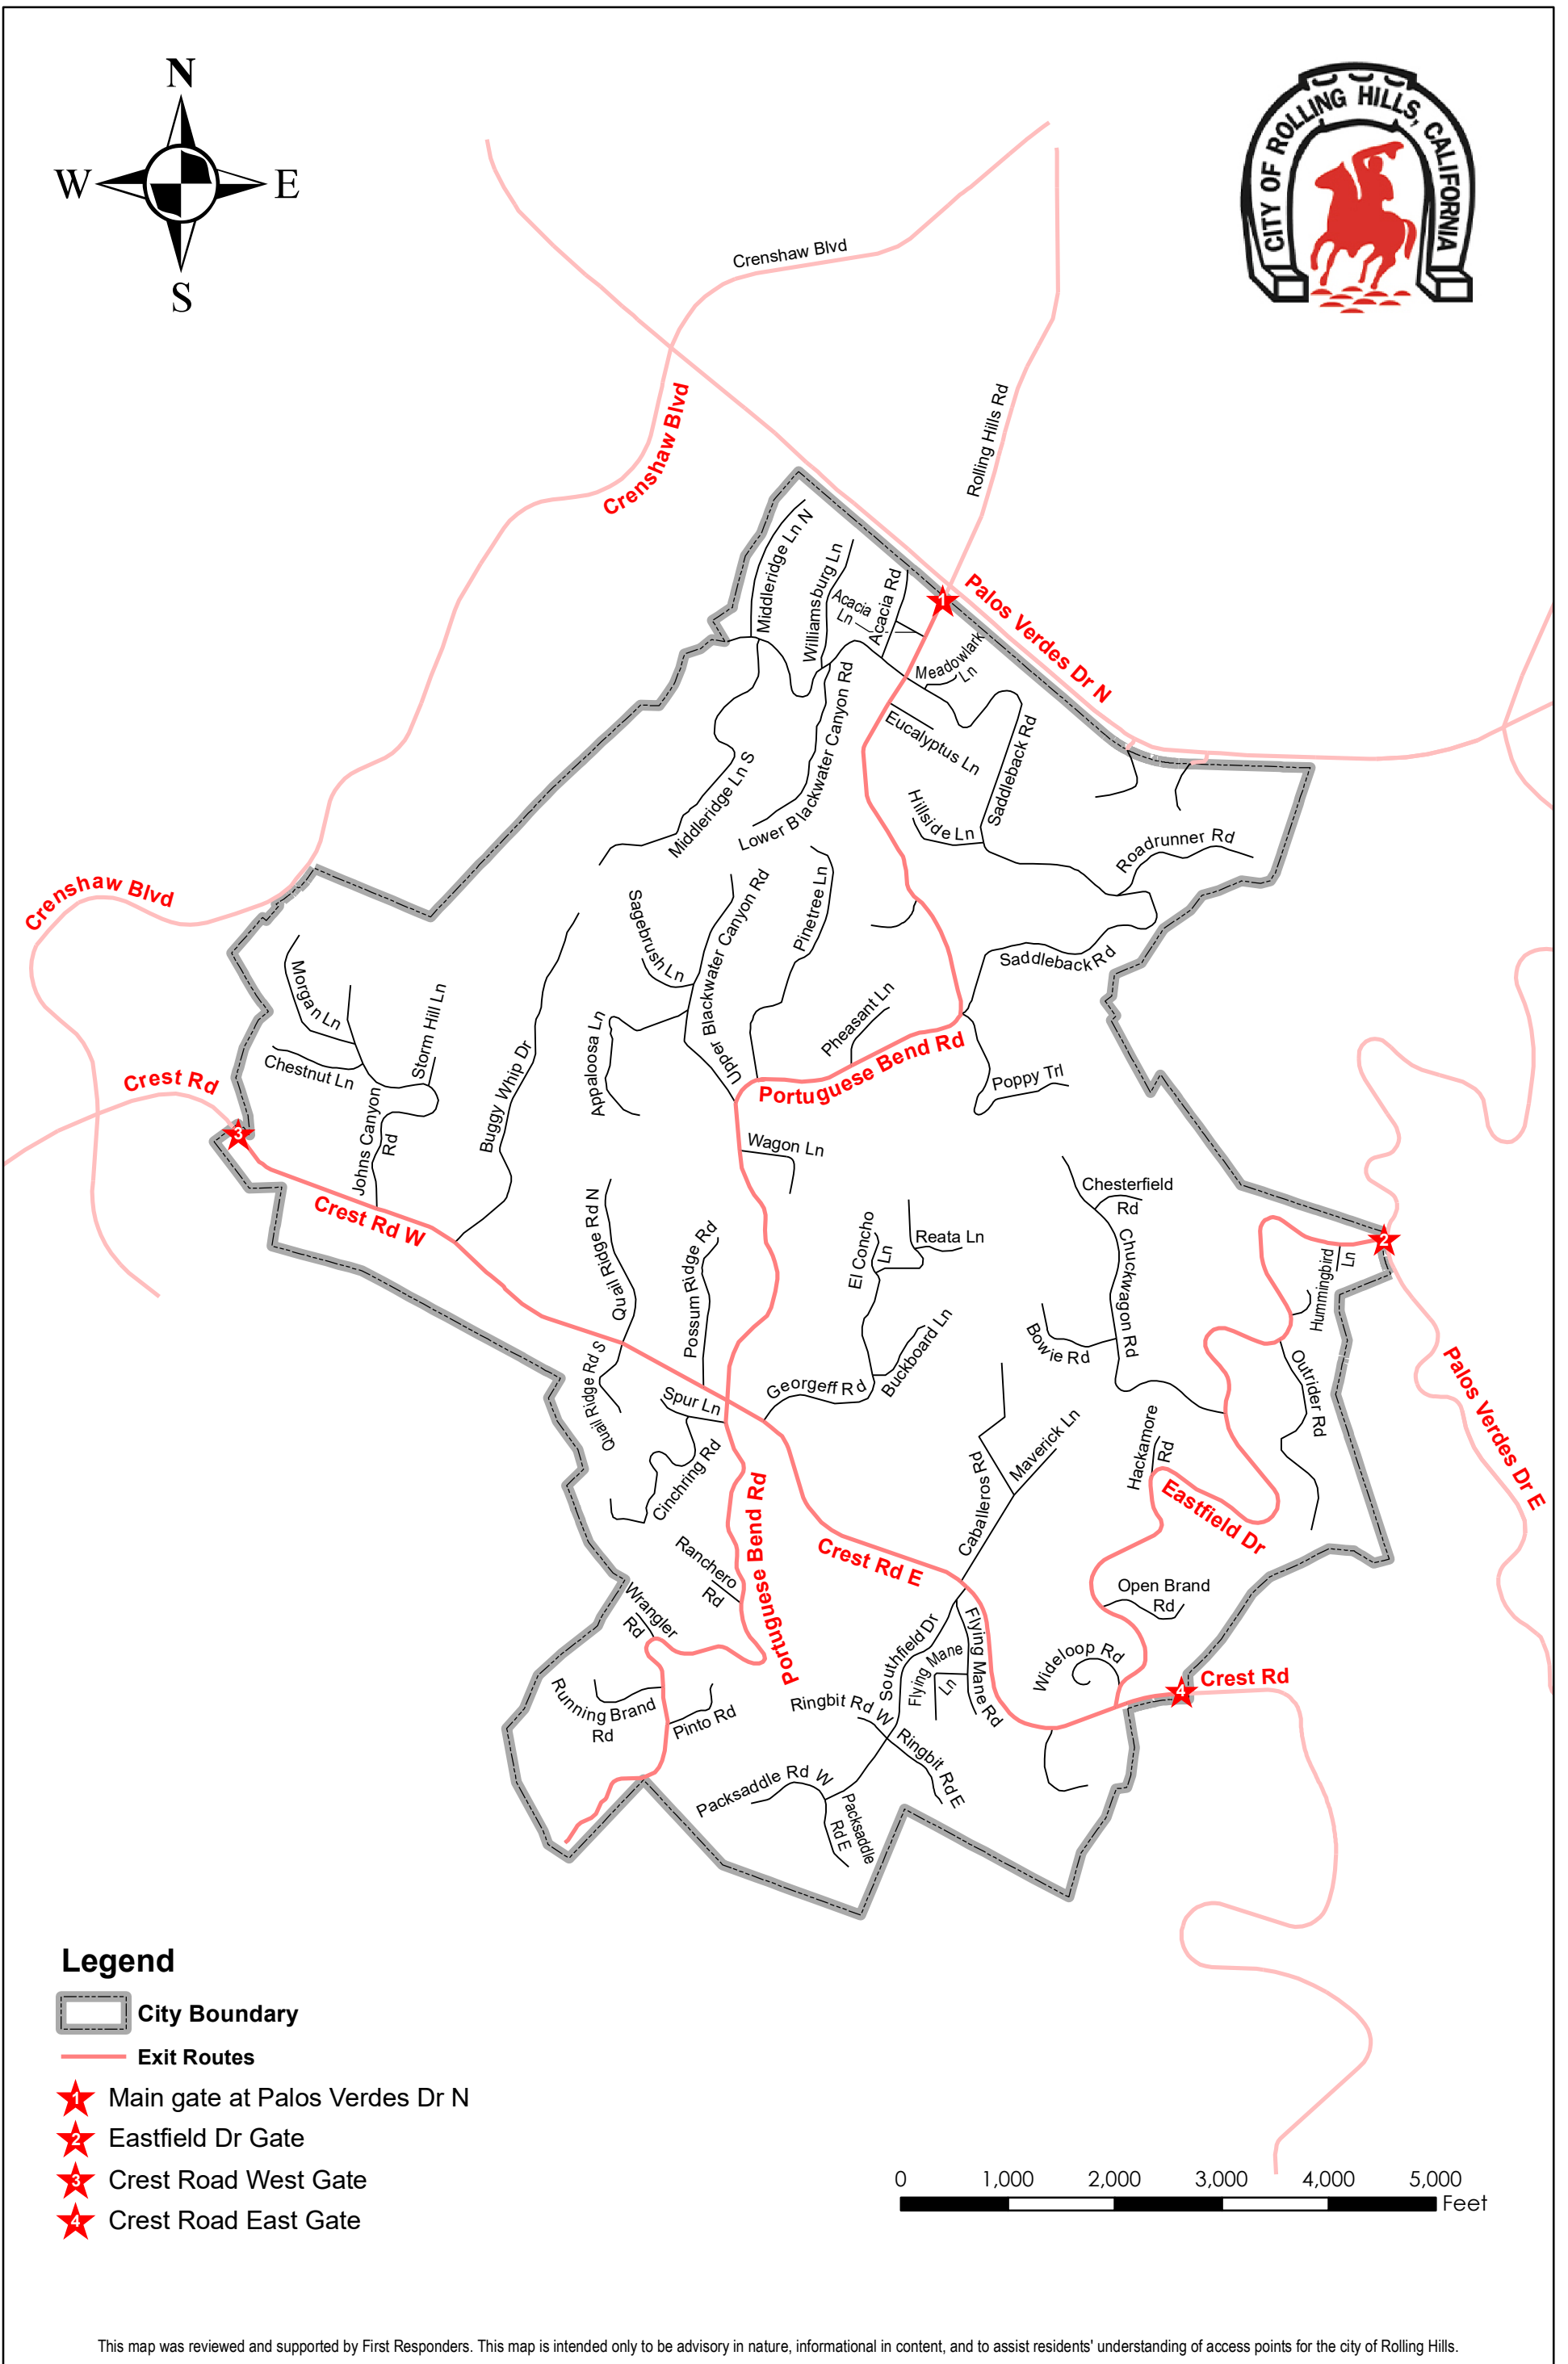

City of Rolling Hills

Ingress and Egress Map

Legend

- City Boundary
- Exit Routes
- Main gate at Palos Verdes Dr N
- Eastfield Dr Gate
- Crest Road West Gate
- Crest Road East Gate

This map was reviewed and supported by First Responders. This map is intended only to be advisory in nature, informational in content, and to assist residents' understanding of access points for the city of Rolling Hills.