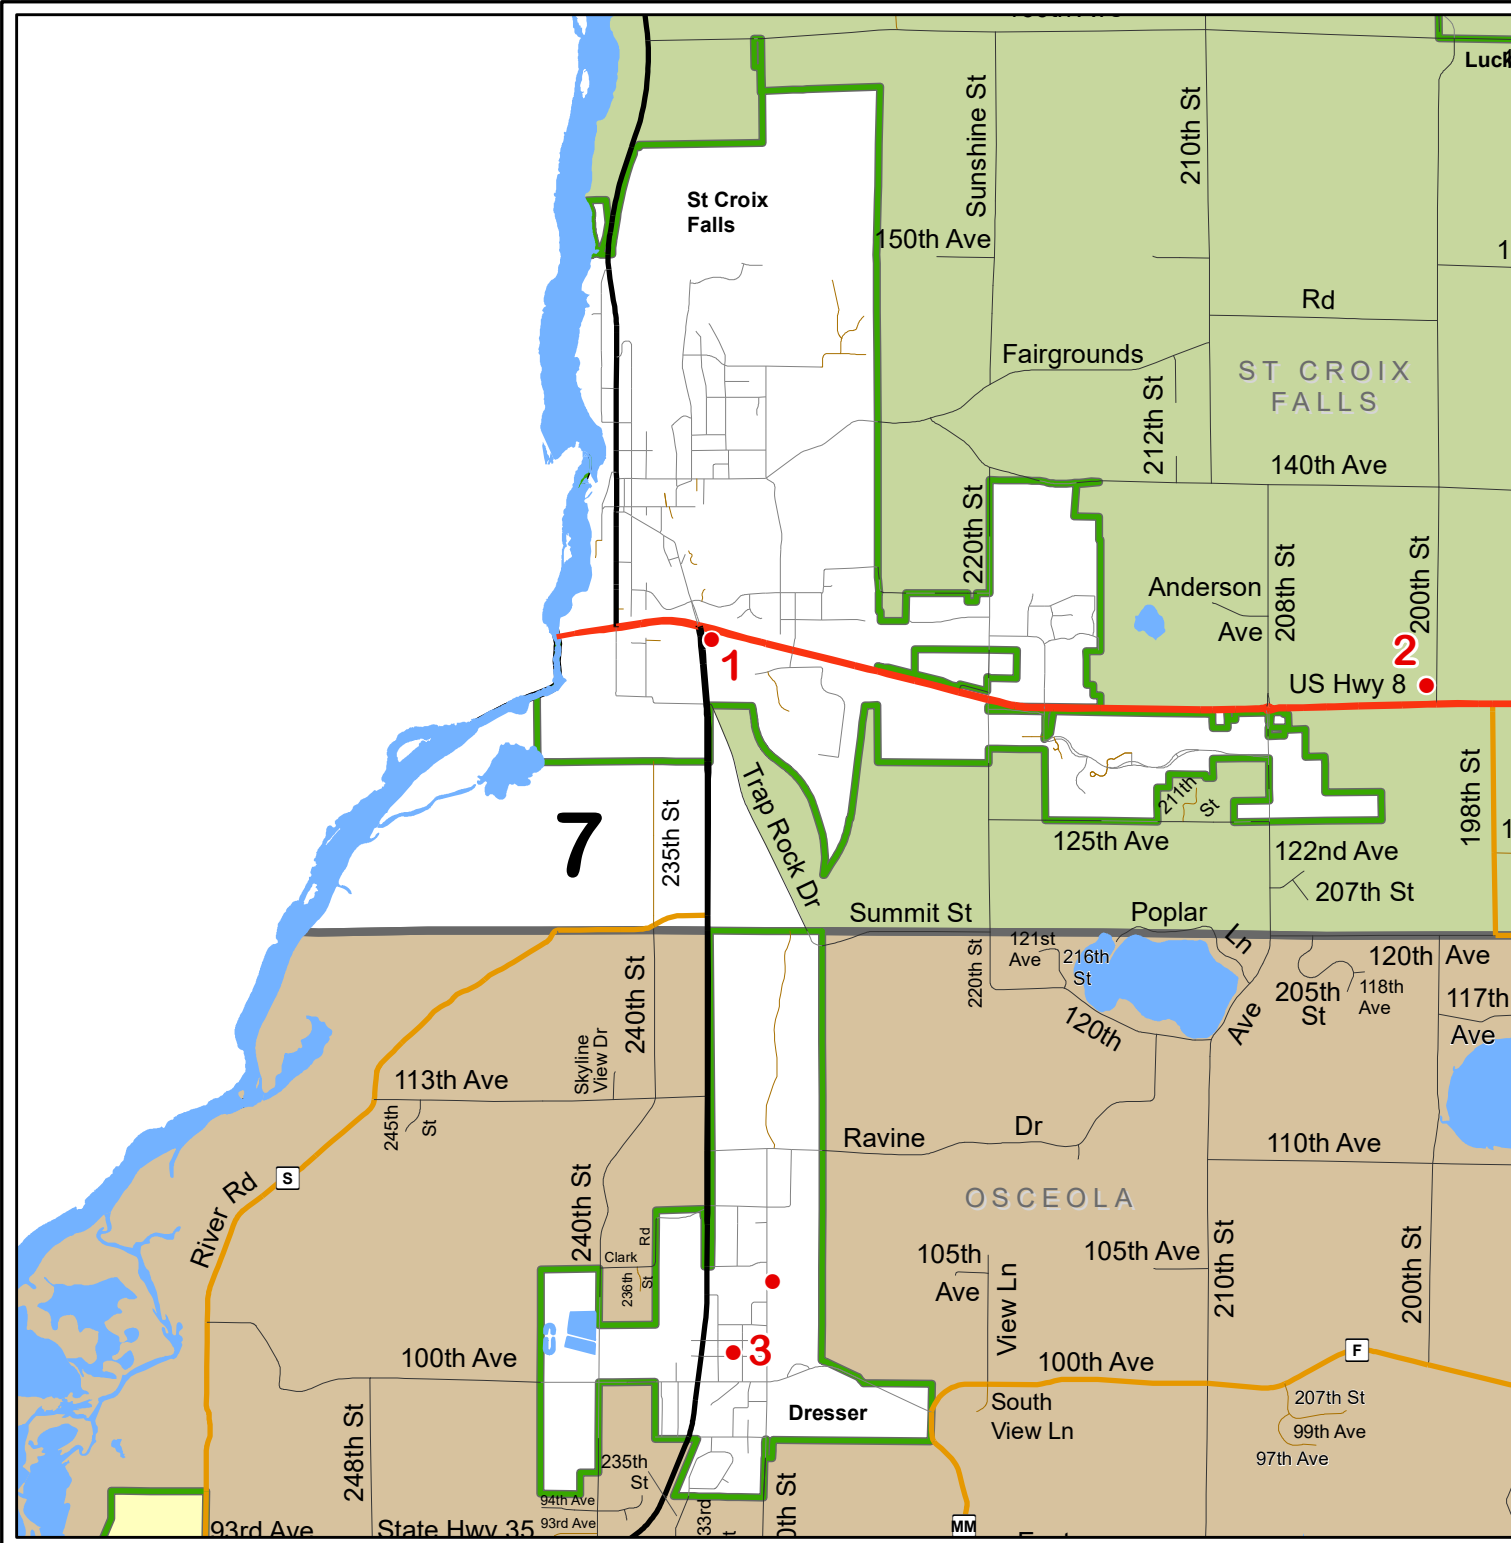

SUPERVISOR DISTRICTS

Polk County, Wisconsin

DISTRICT 7

2020 U.S. CENSUS POP. 3,174

● POLLING PLACE

1. Saint Croix Falls City Hall
710 S Hwy 35
Saint Croix Falls, WI 54024
2. Saint Croix Falls Town Hall
1305 200th St
Saint Croix Falls, WI 54024
3. Dresser Community Hall
115 Main St W
Dresser, WI 54009

NORTH

Miles

0 0.25 0.5 1

Polk County, Wisconsin
Division of Environmental Services
Department of Land Information
100 Polk County Plaza, Suite 130
Balsam Lake, WI 54810
(715) 485-9279
www.co.polk.wi.us/landinfo Date: 9/22/2021

This drawing is the result of a compilation and reproduction of land records as they appear in various Polk County Offices. The drawing should be used for reference purposes only. Polk County is not responsible for any inaccuracies herein contained.