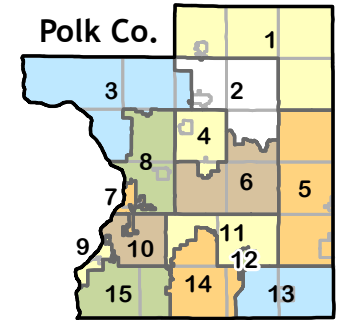

# SUPERVISOR DISTRICTS

Polk County, Wisconsin

## DISTRICT 2

2020 U.S. CENSUS POP. 3,003

● POLLING PLACE

1. Luck Town Hall  
135 W 1st Ave  
Luck, WI 54853
2. Luck Municipal Building  
401 S Main St  
Luck, WI 54853
3. Bone Lake Lutheran Church  
1101 255th Ave  
Luck, WI 54853
4. Georgetown Town Hall  
1847 100th St County Rd H  
Balsam Lake, WI 54810