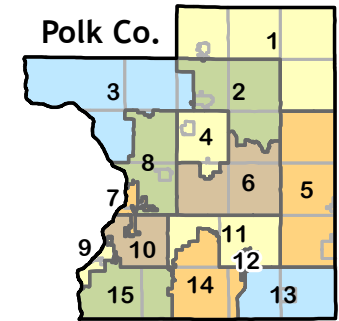

SUPERVISOR DISTRICTS

Polk County, Wisconsin

DISTRICT 12

2020 U.S. CENSUS POP. 2,962

● POLLING PLACE

1. Amery Senior Center
608 Harriman Ave S
Amery, WI 54001

NORTH

Miles