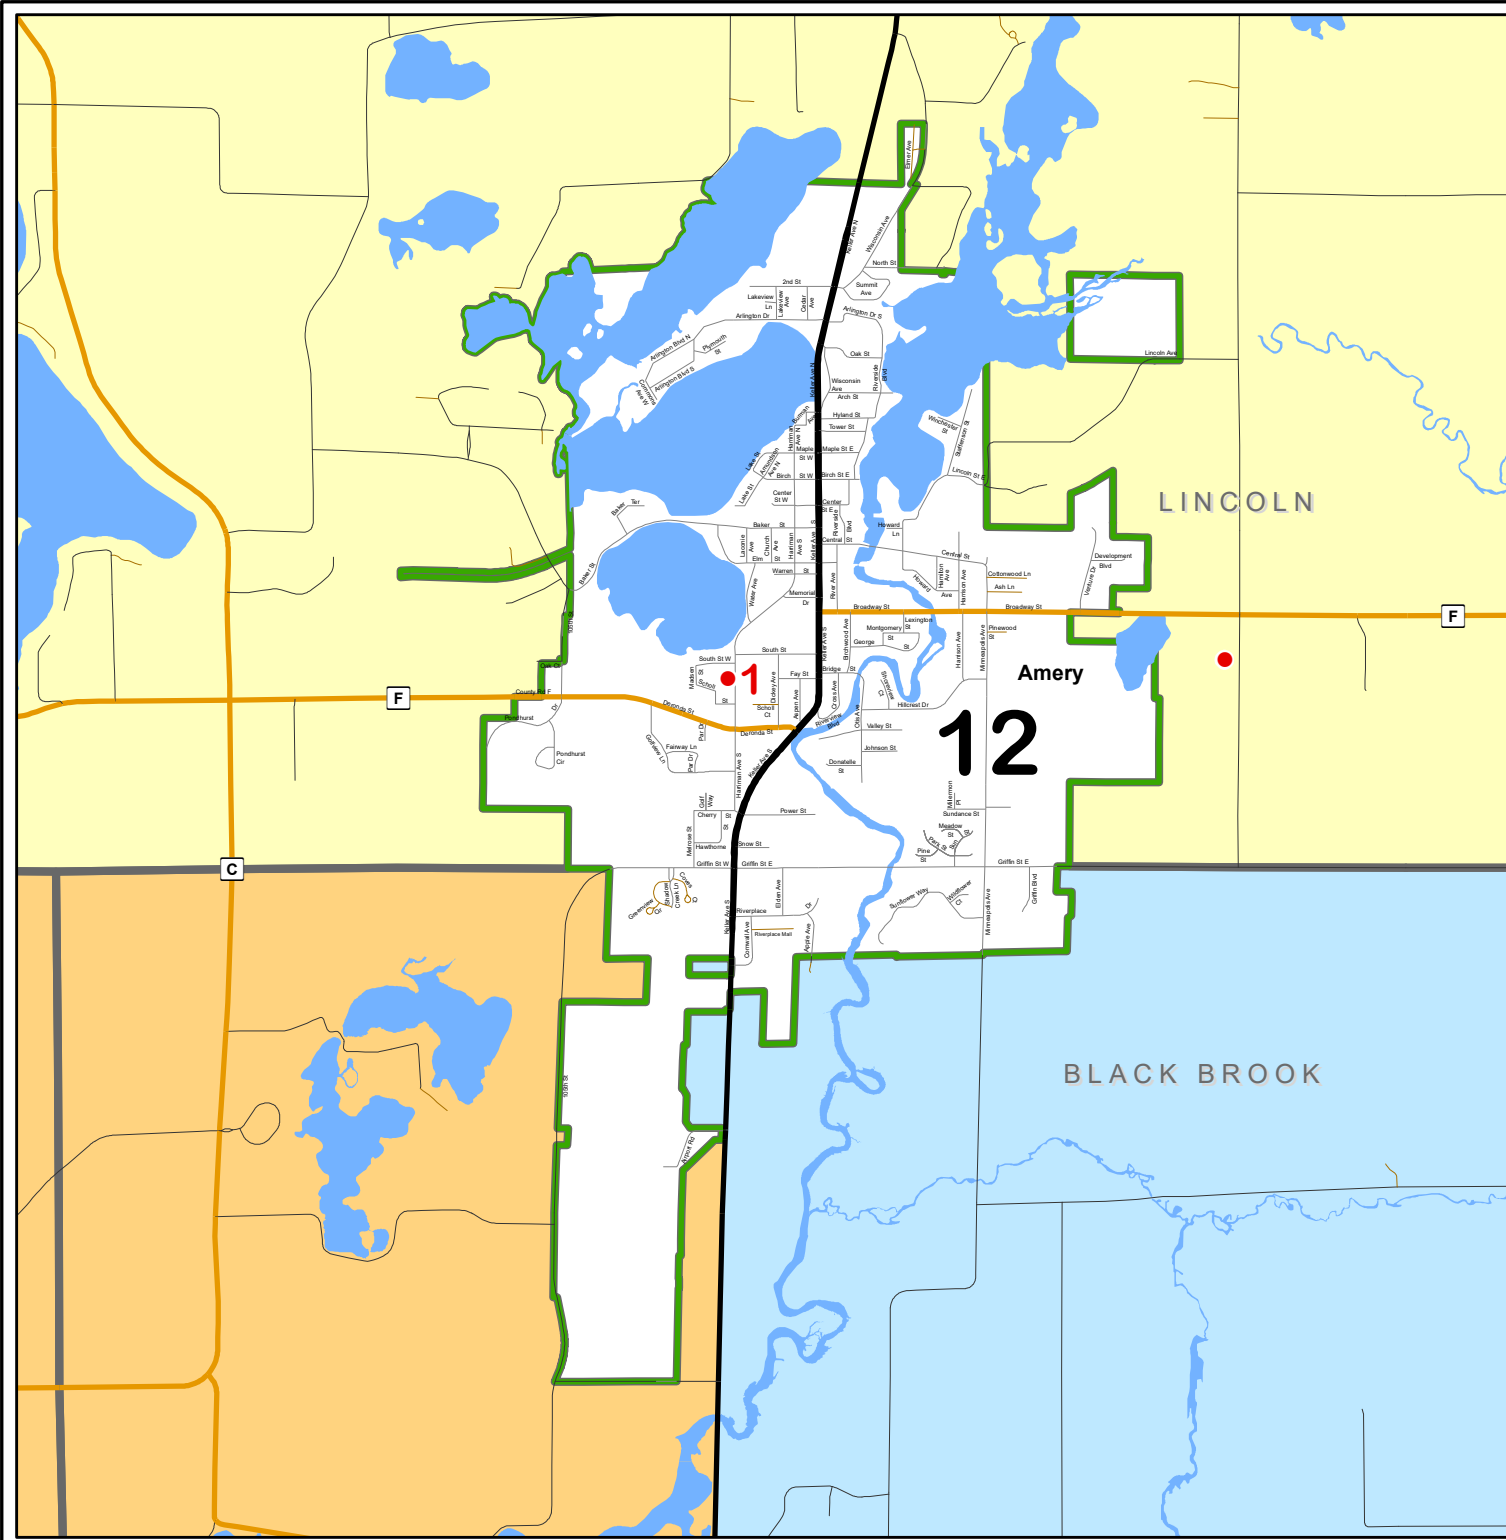

SUPERVISOR DISTRICTS

Polk County, Wisconsin

DISTRICT 12

2020 U.S. CENSUS POP. 2,962

● POLLING PLACE

1. Amery Senior Center
608 Harriman Ave S
Amery, WI 54001

NORTH

Miles