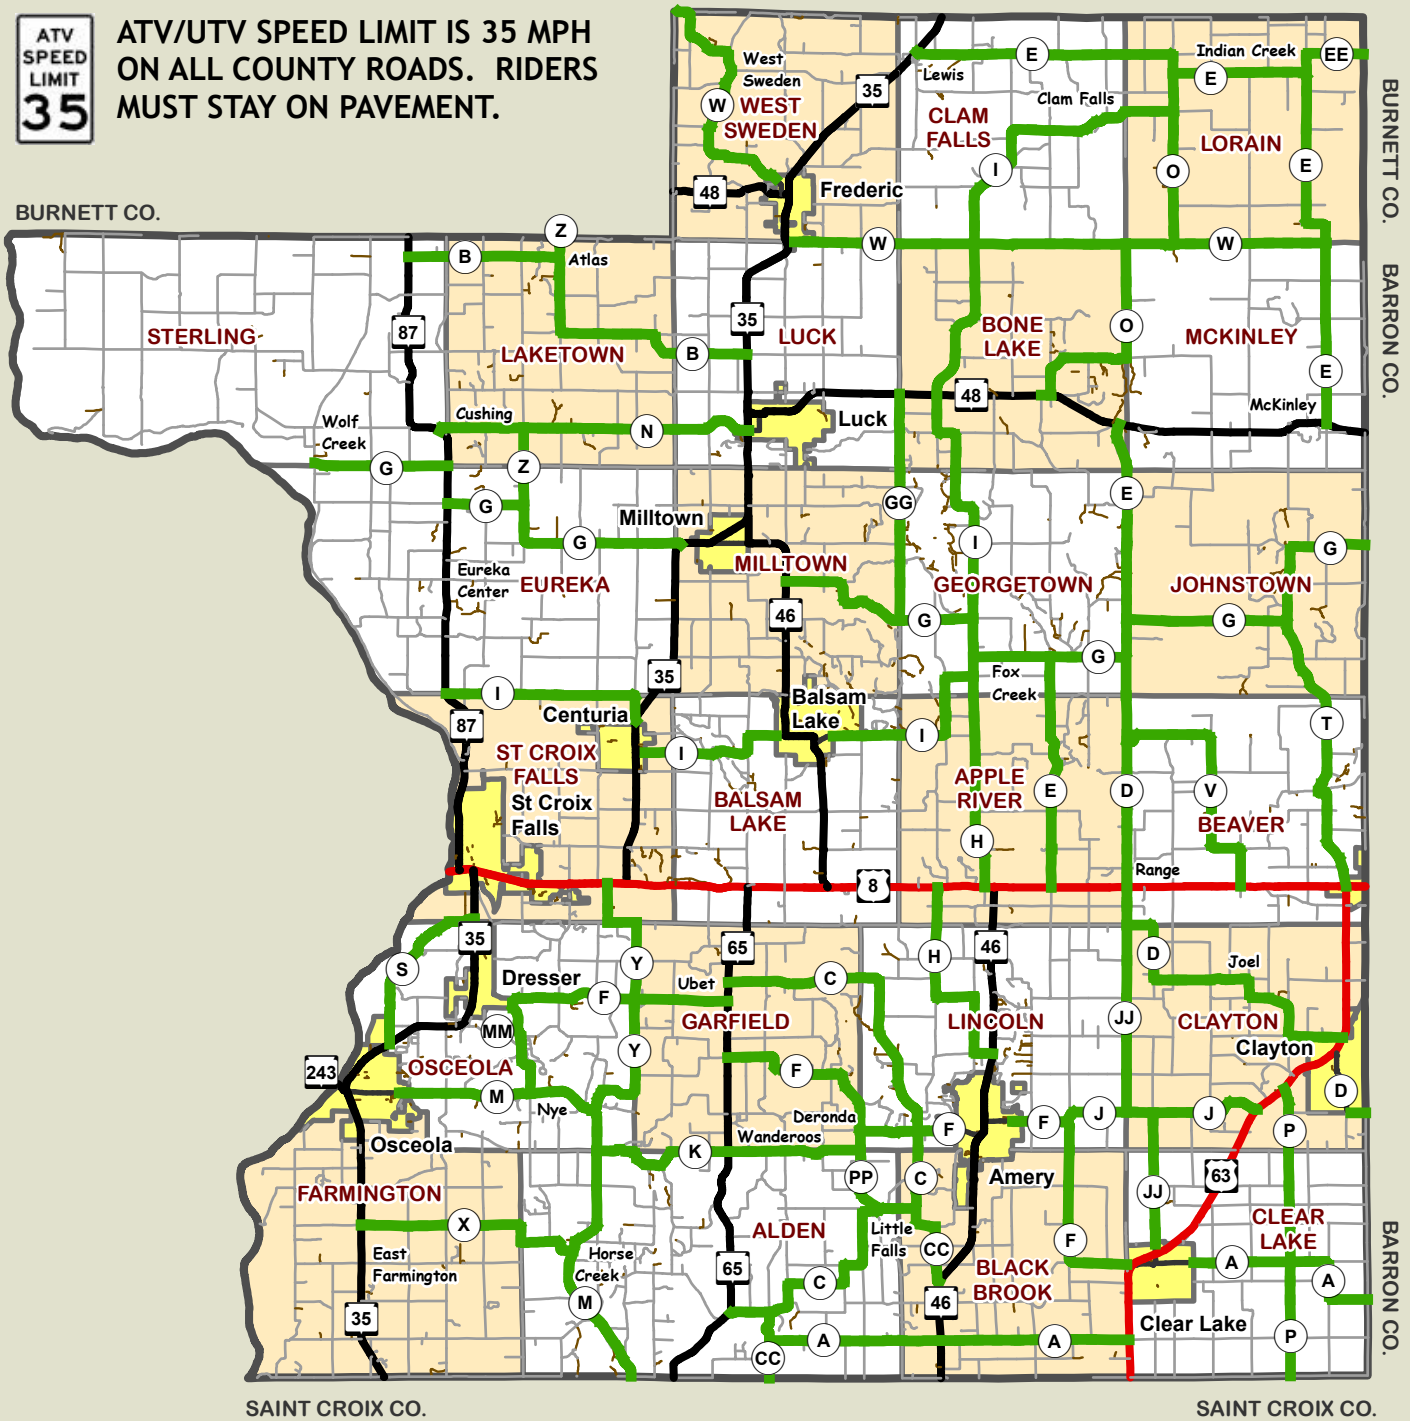

ATV  
SPEED  
LIMIT  
**35**

ATV/UTV SPEED LIMIT IS 35 MPH  
ON ALL COUNTY ROADS. RIDERS  
MUST STAY ON PAVEMENT.

# COUNTY ATV/UTV ROUTES

County of Polk, Wisconsin

- ATV/UTV ROUTES
- US HIGHWAY
- STATE HIGHWAY
- COUNTY ROAD
- TOWN ROAD
- PRIVATE ROAD
- WATER BODY

*Mapped Per Ordinance 32-18*

*Adopted 04-17-2018*

*Amendment Ordinance 02-19*

*Enacted 01-22-2019*

320.35 Miles of Designated ATV/UTV Routes

**NORTH**

Miles

Produced by:  
County of Polk, Wisconsin  
Dept. of Land Information  
Division of Geographic Information Systems  
100 Polk County Plaza, Suite 130  
Balsam Lake, WI 54810  
(715) 485-9279  
[www.co.polk.wi/landinfo](http://www.co.polk.wi/landinfo)