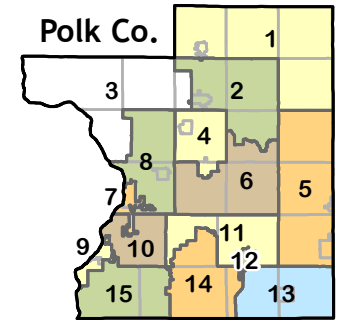

SUPERVISOR DISTRICTS

Polk County, Wisconsin

DISTRICT 3

2020 U.S. CENSUS POP. 2,969

- POLLING PLACE
- 1. Cushing Community Center
2510 241st St
Cushing, WI 54006
- 2. Luck Town Hall
135 W 1st Ave
Luck, WI 54853
- 3. Eureka Town Garage
2395 210th Ave
Saint Croix Falls, WI 54024

NORTH

Miles

0 1 2 3 4

Polk County, Wisconsin
Division of Environmental Services
Department of Land Information
100 Polk County Plaza, Suite 130
Balsam Lake, WI 54810
(715) 485-9279
www.co.polk.wi.us/landinfo Date: 11/1/2021