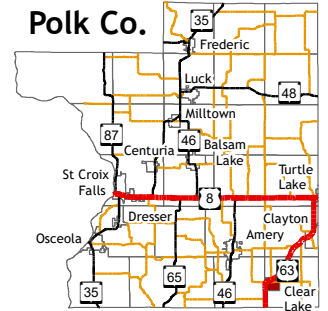

VILLAGE OF CLEAR LAKE

Polk County, Wisconsin

- Boat Landing
- Parking
- Library
- School
- ★ Village Hall
- US Highway
- State Highway
- County Road
- Town Road
- Village Road
- Private Road
- Trail
- Water Stream
- Water Body
- Property Lines
- Conservancy Lands
- County Lands
- Federal Lands
- School Dist Lands
- State Lands
- Town Lands
- Village Lands