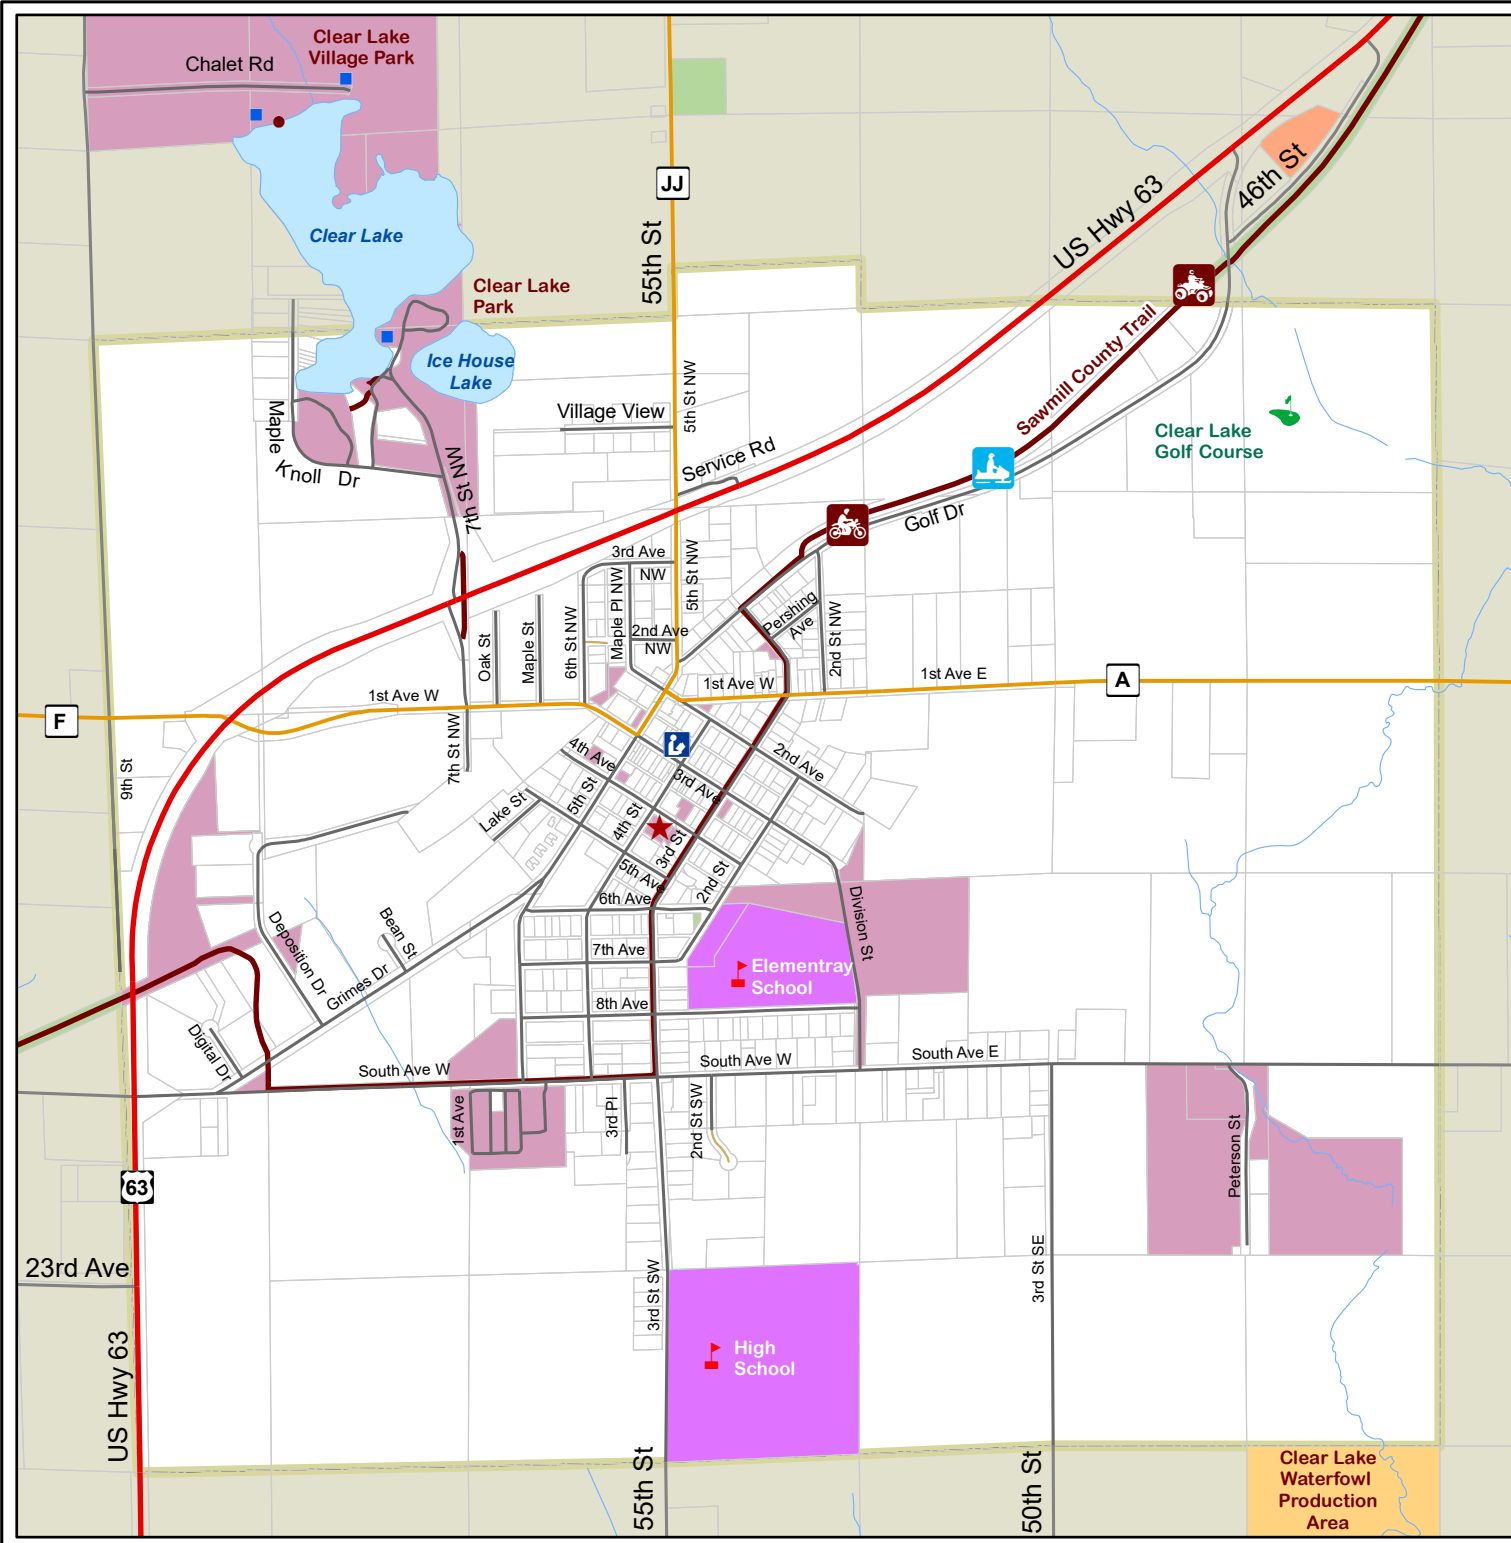

VILLAGE OF CLEAR LAKE

Polk County, Wisconsin

- Boat Landing
- Parking
- Library
- School
- ★ Village Hall
- US Highway
- State Highway
- County Road
- Town Road
- Village Road
- Private Road
- Trail
- Water Stream
- Water Body
- Property Lines
- Conservancy Lands
- County Lands
- Federal Lands
- School Dist Lands
- State Lands
- Town Lands
- Village Lands