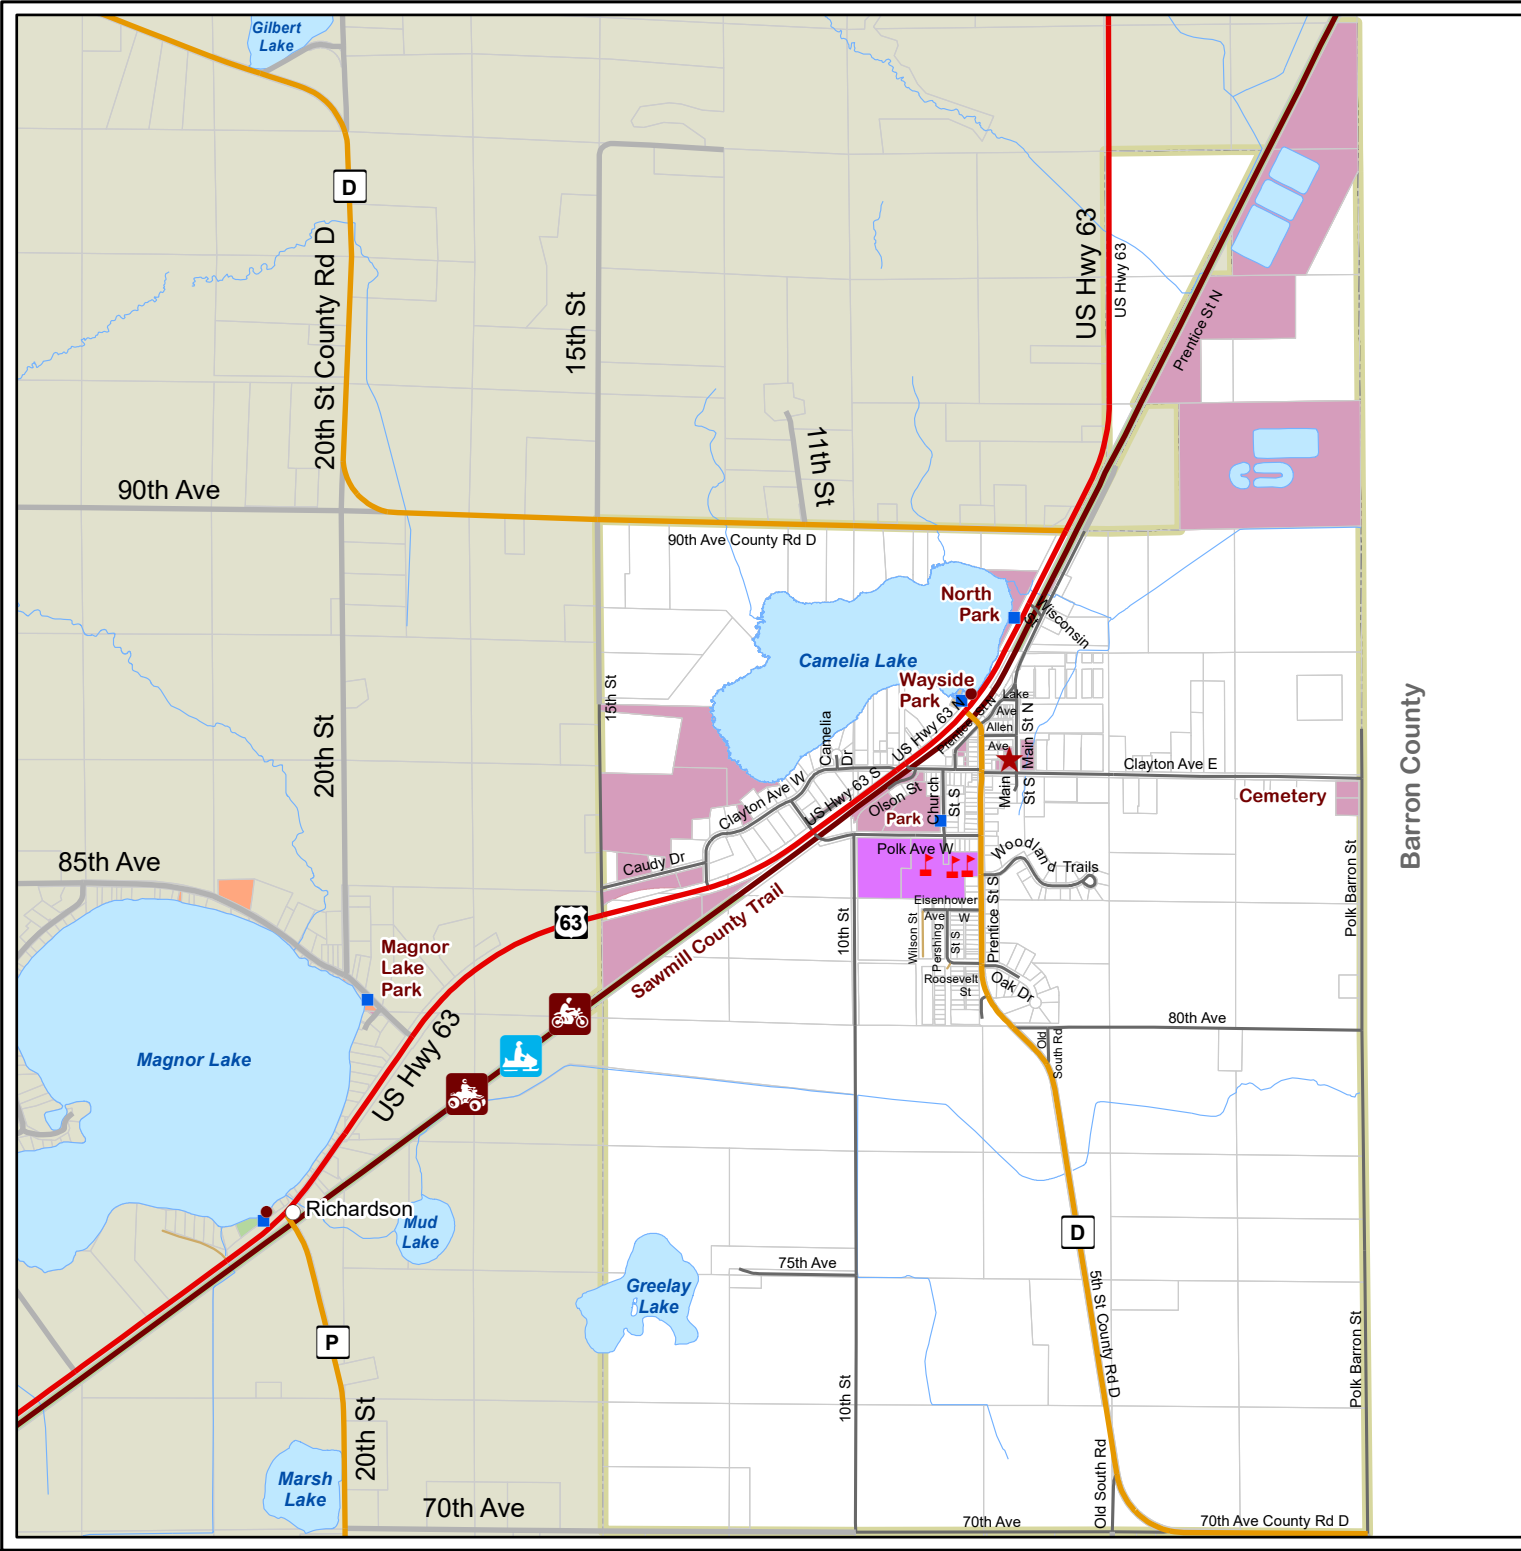

VILLAGE OF CLAYTON

Polk County, Wisconsin

Barron County

- Boat Landing
- Parking
- ▲ School
- ★ Village Hall
- ▬ US Highway
- ▬ State Highway
- ▬ County Road
- ▬ Town Road
- ▬ Village Road
- ▬ Private Road
- ~ Trail
- ~ Water Stream
- Water Body
- Property Lines
- Conservancy Lands
- County Lands
- Federal Lands
- School Dist Lands
- State Lands
- Town Lands
- Village Lands