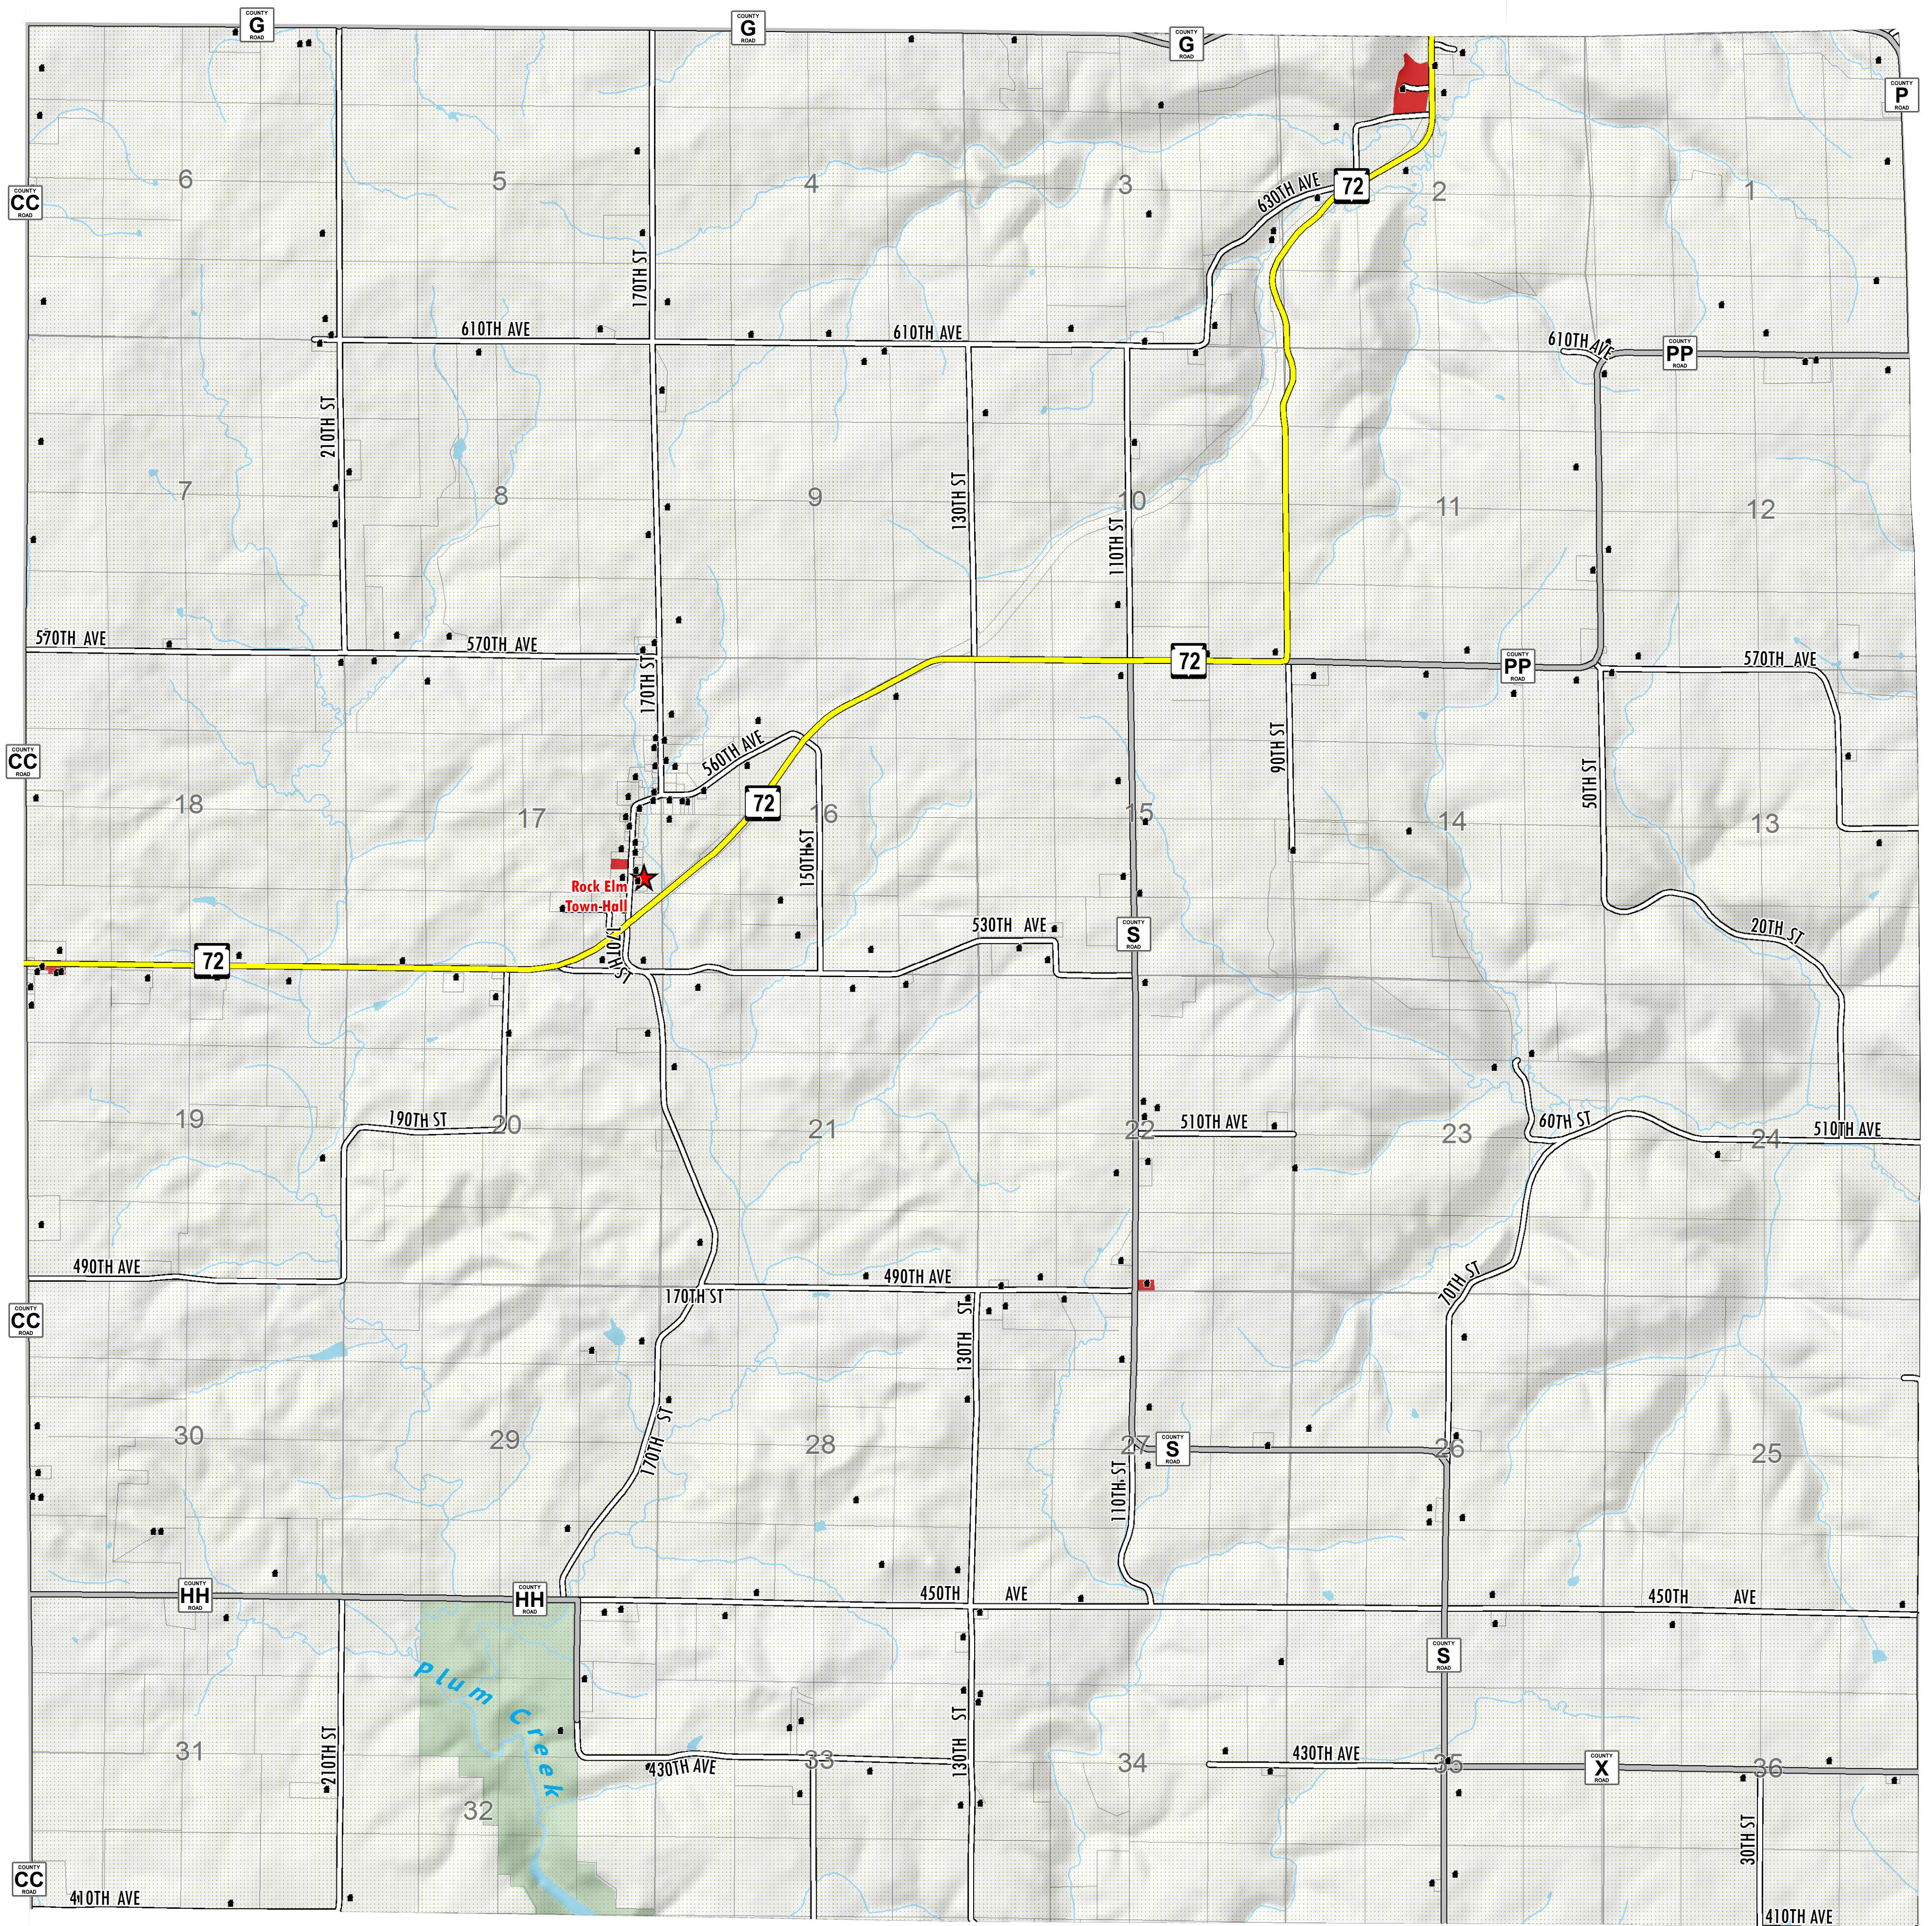

# TOWN OF ROCK ELM - ZONING

Pierce County, WI

0.5 0.25 0 0.5 Miles

Map created by the Land Management Department - Pierce County, WI (July - 2015)

Amendments			
No.	Ordinance	Change	Date

- Commercial
- Agriculture - Residential
- Amendments