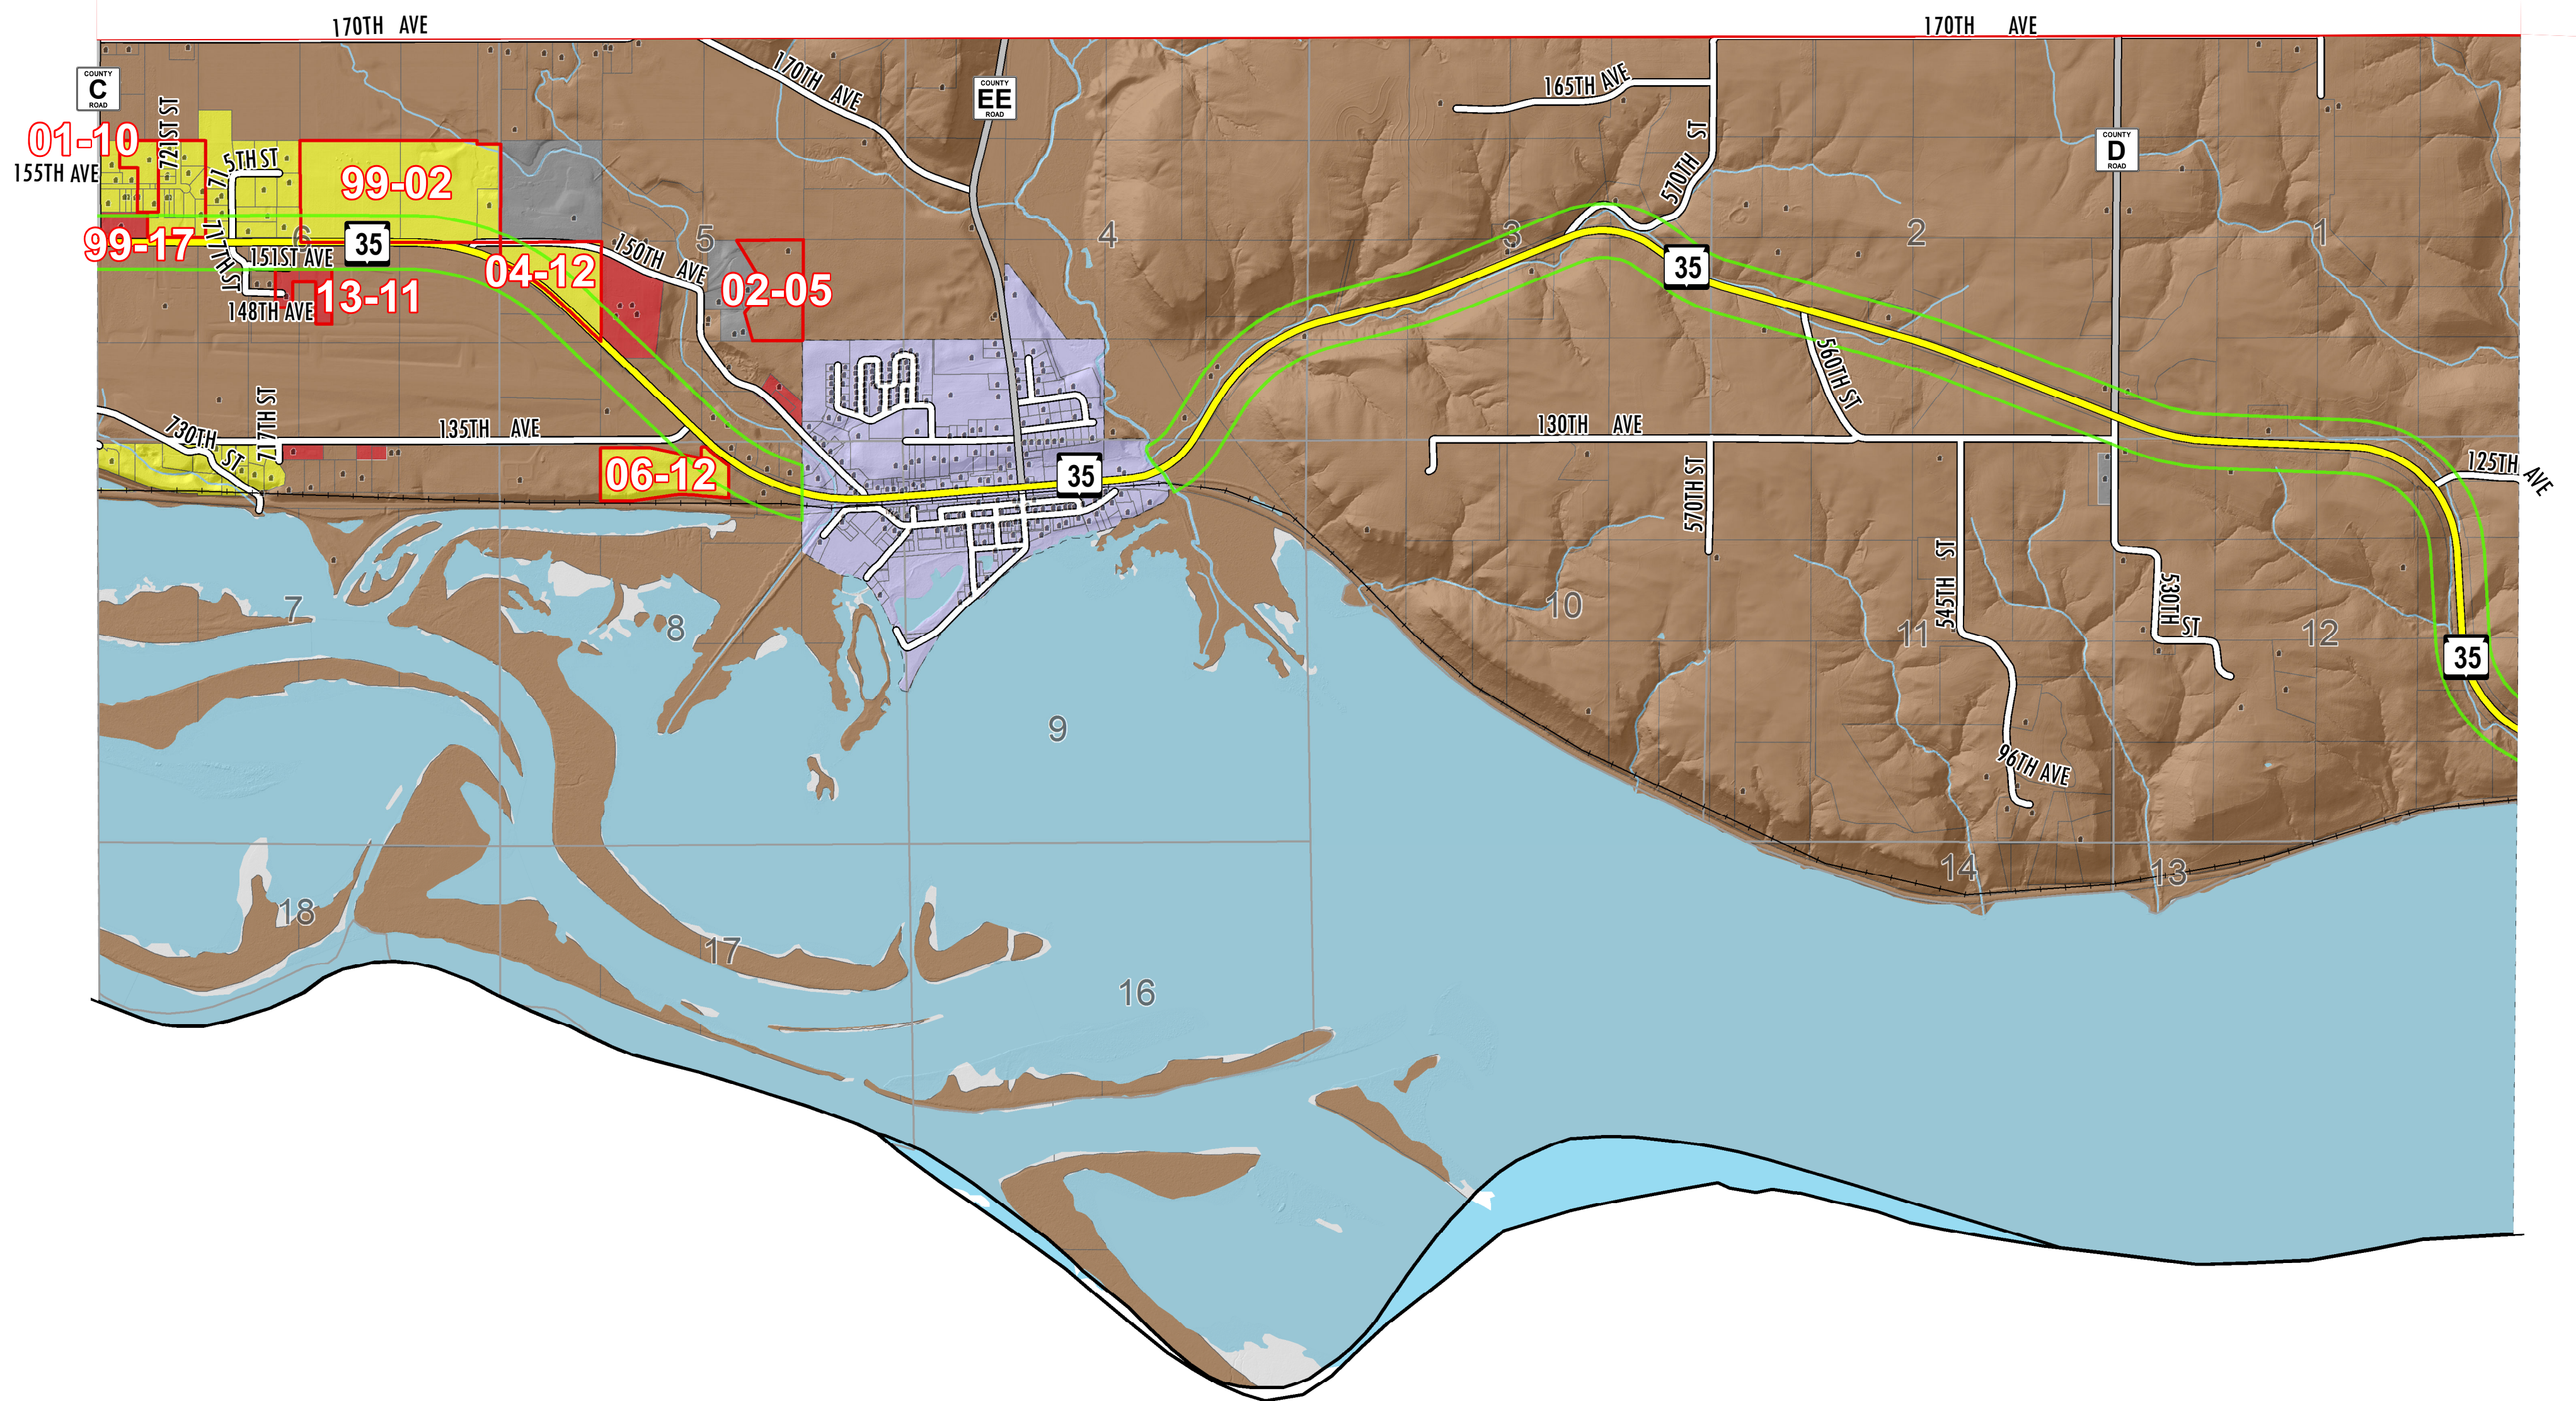

TOWN OF ISABELLE - ZONING

Pierce County, WI

0.5 0.25 0 0.5 Miles

Map created by the Land Management Department - Pierce County, WI (Sept - 2019)

Amendments

Ord. #	Rezone From	Rezone To	Co Bd Appr
99-02	GR	RR20	6/29/1999
99-17	GR	RR20	3/28/2000
01-10	GR	RR20	9/25/2001
02-05	I	GR	6/18/2002
04-12	GR	RR20	10/19/2004
06-12	GR	RR20	10/24/2006
13-11	GR	C	11/12/2013

- Commercial
- General Rural
- Industrial

- 350ft Scenic Easement
- Rural Residential - 20
- Amendments