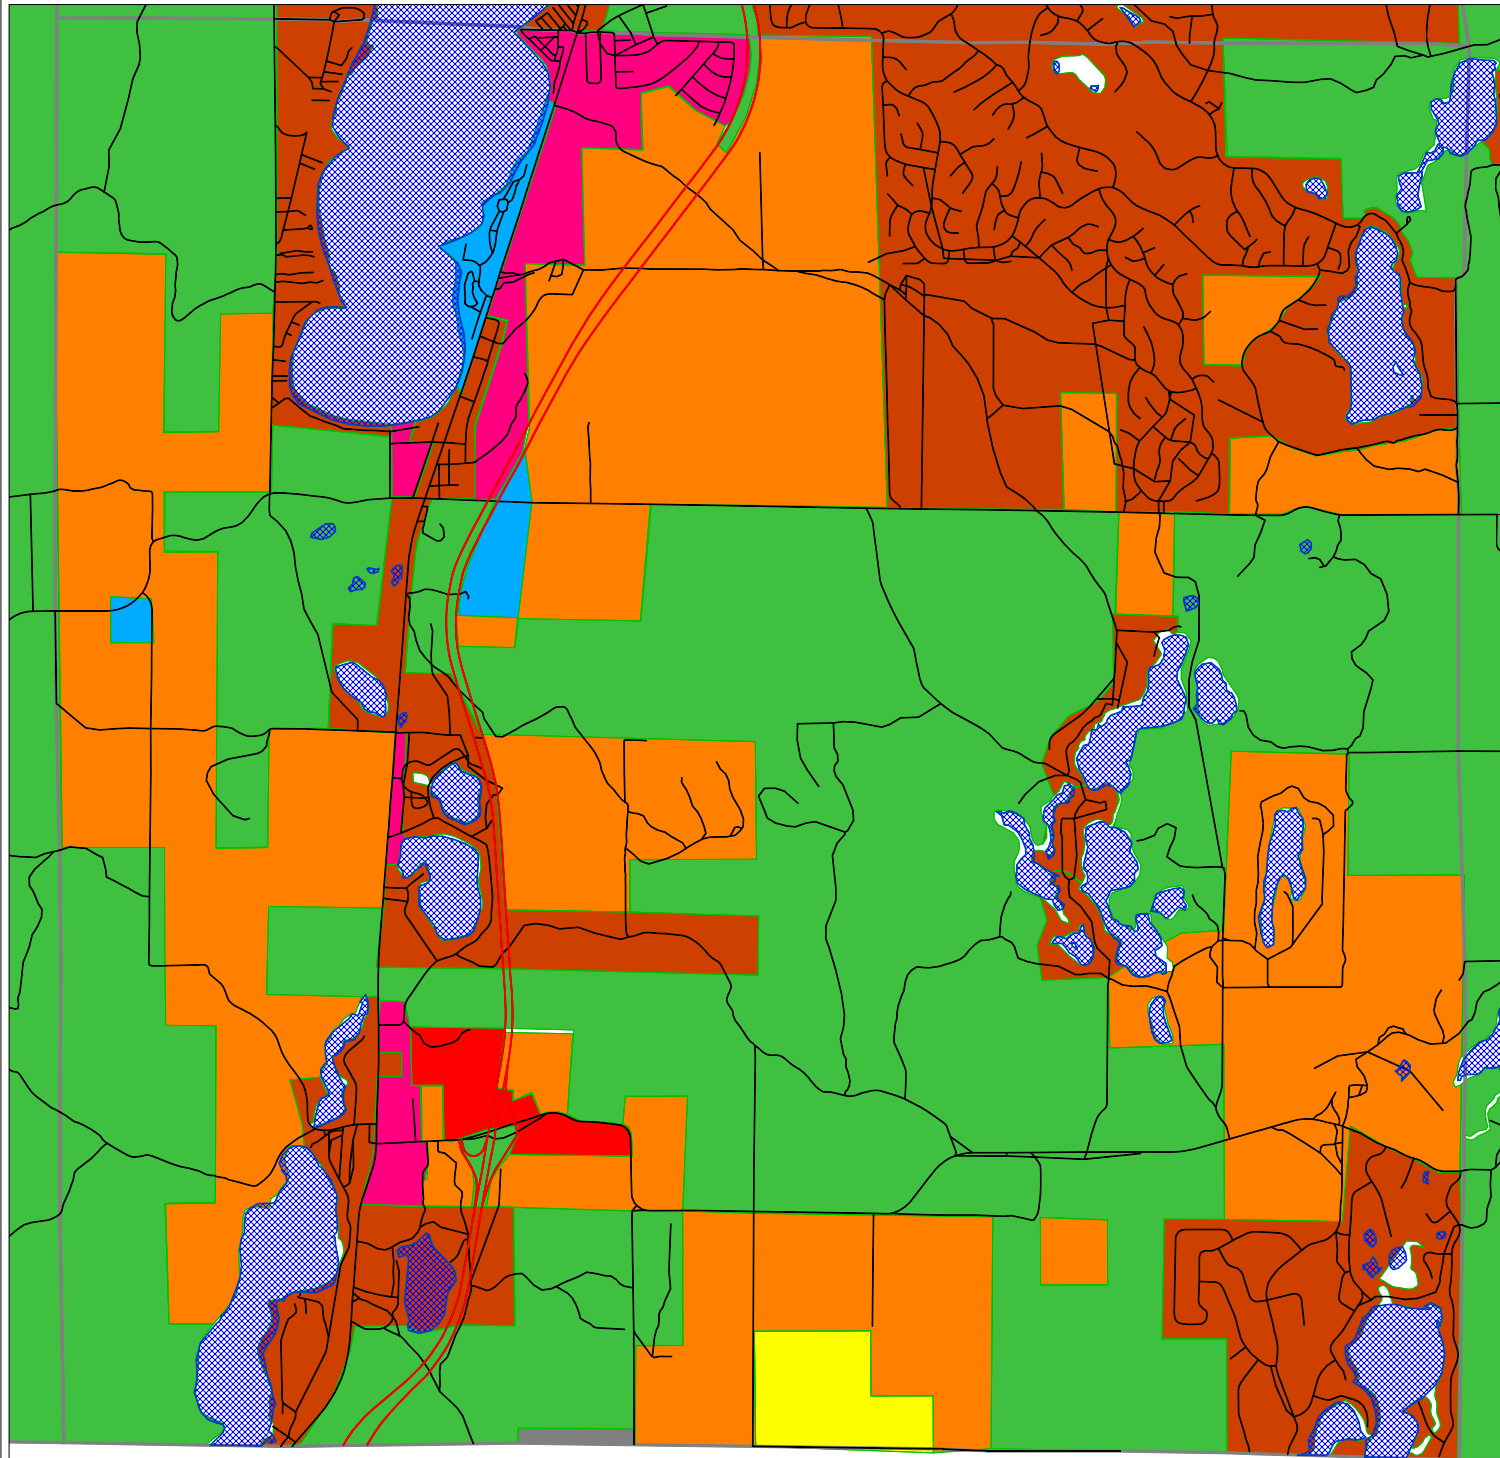

# Otsego Lake Township Future Land Use

Future Land Use Categories

- Agricultural
- Industrial
- Institution/Recreational
- Large Business
- Light Business
- Light Manufacturing
- Low Density Residential
- Medium Density Residential
- Mixed Residential
- Natural Lands

0 2,000 4,000 6,000  
Feet

Source:  
Otsego County  
Comprehensive Plan  
1997

Data Source: NEMCOG