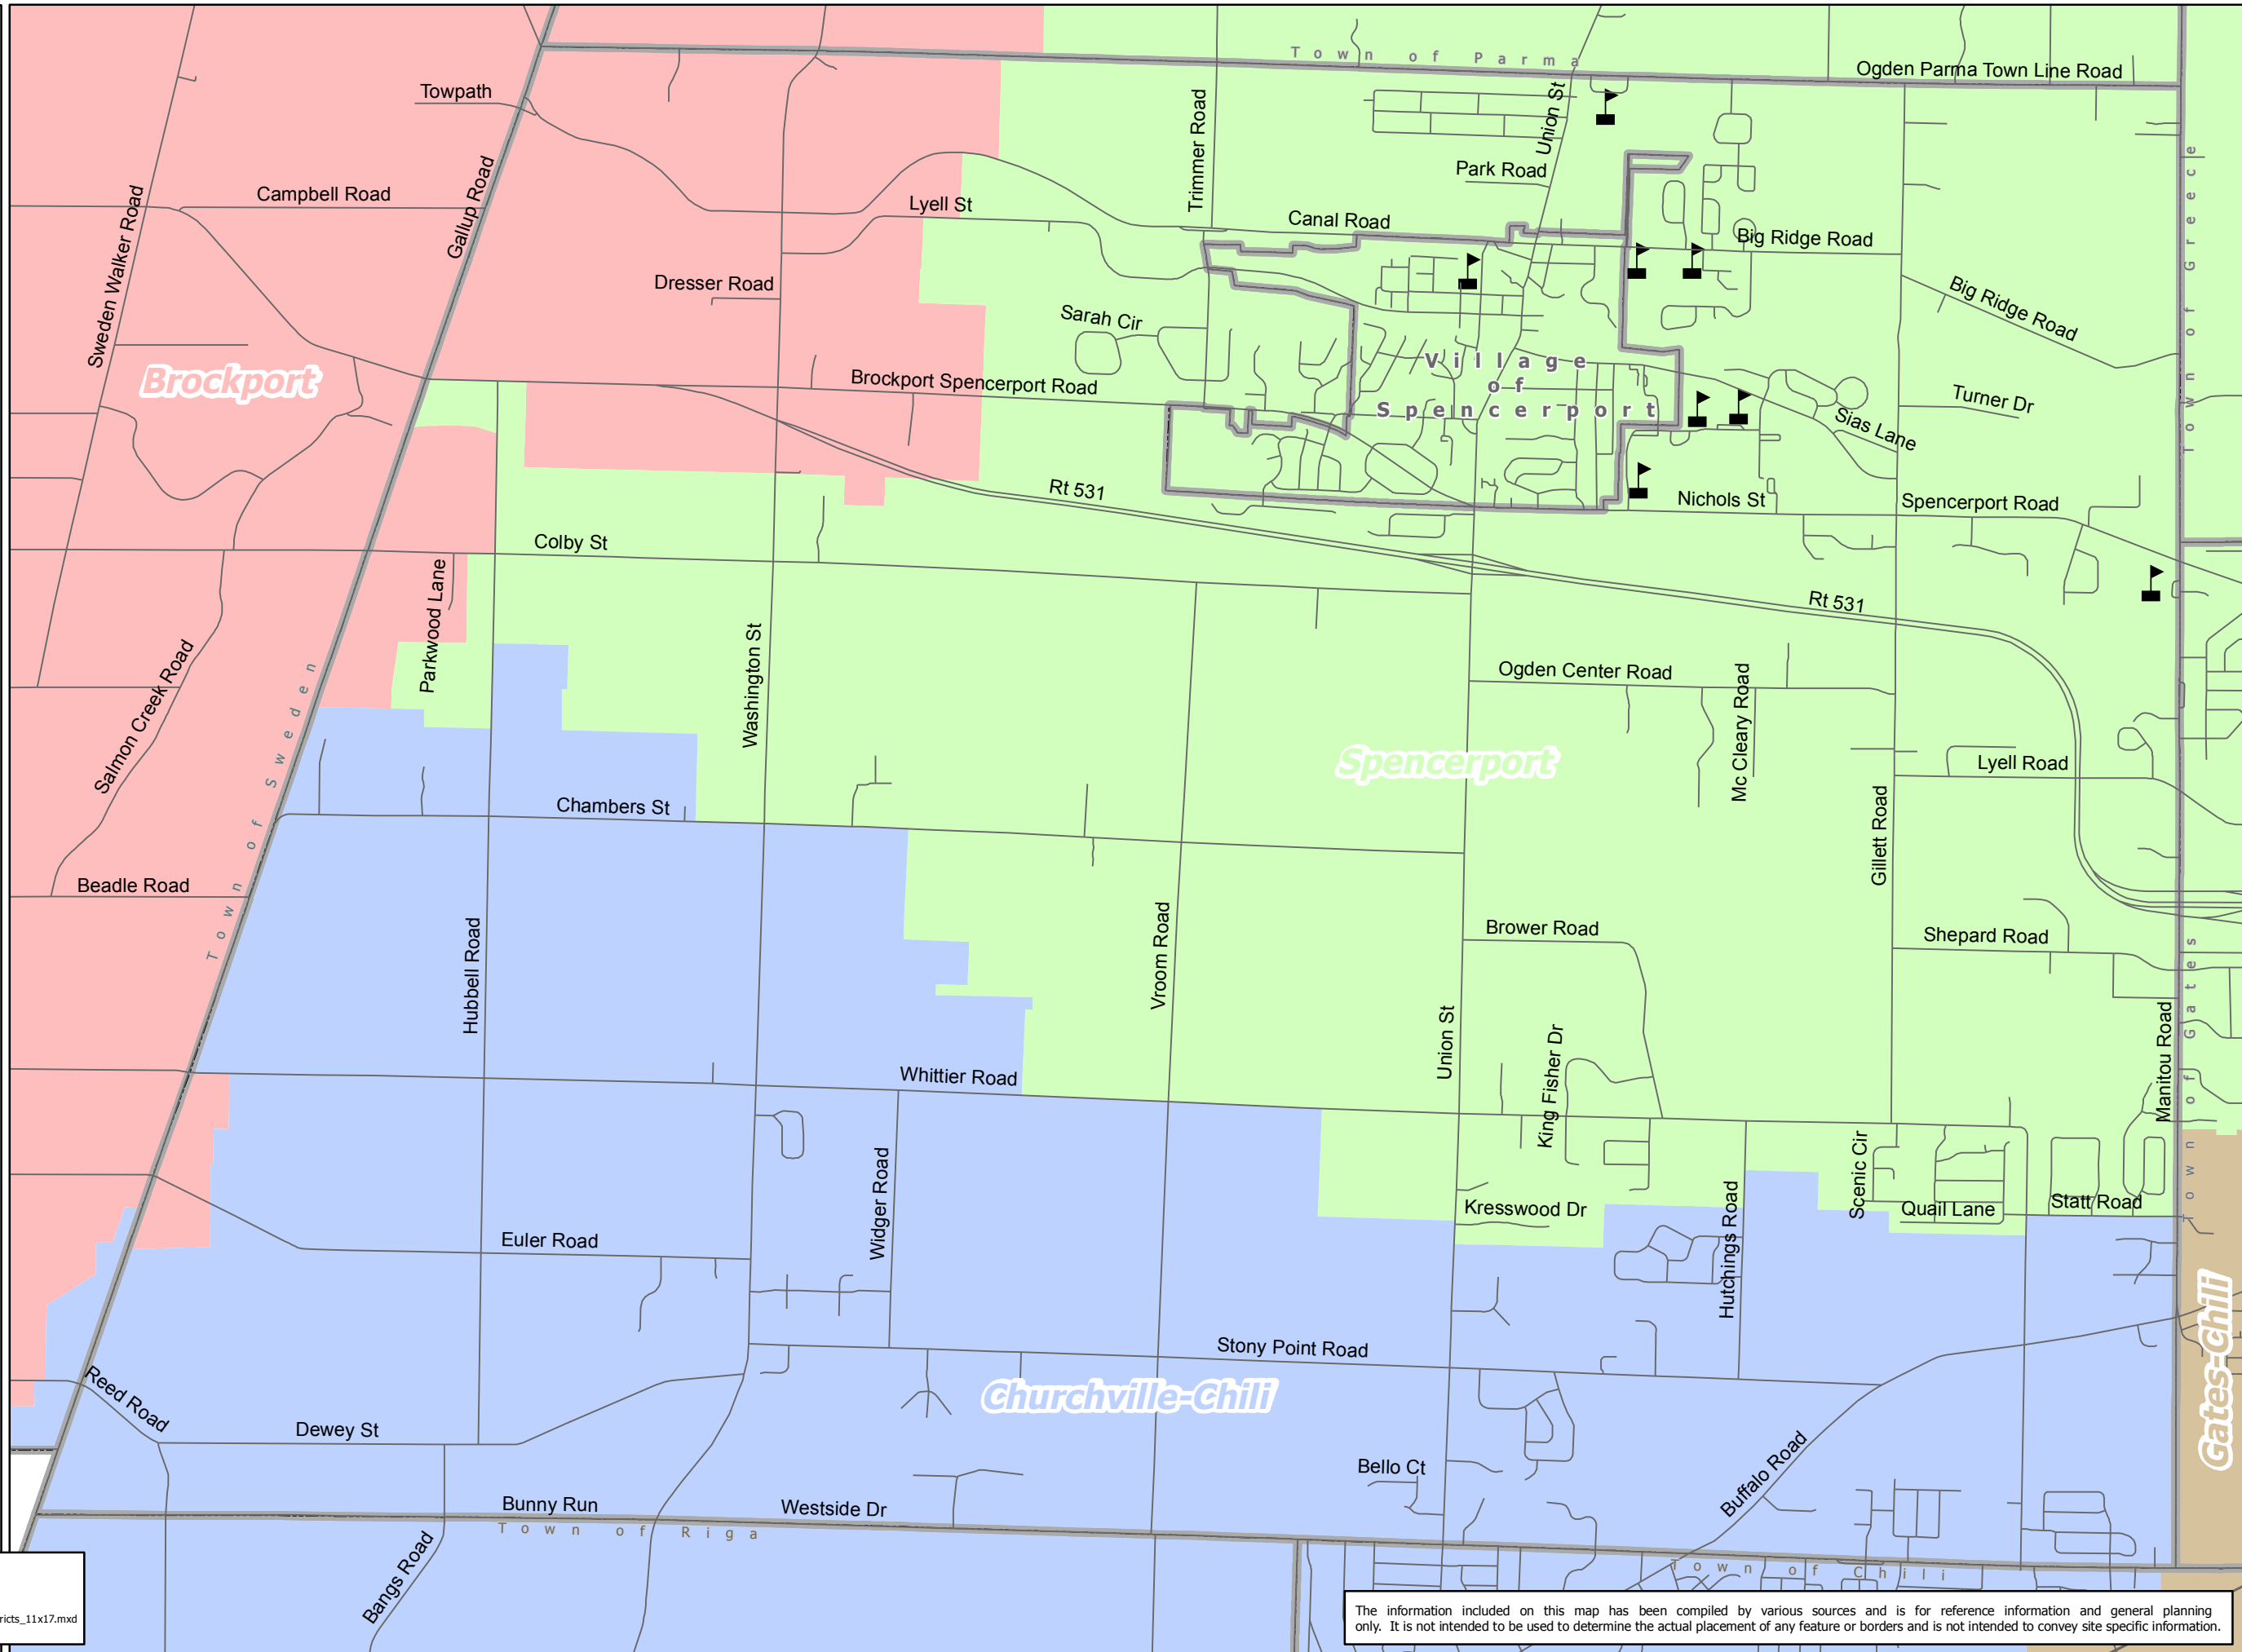

Town of Ogdén School Districts

1 inch = 3,000 feet

Legend

- Municipal Boundaries
- Roads
- Schools
- Brockport Central School District
- Churchville-Chili Central School District
- Gates-Chili Central School District
- Spencerport Central School District

Map Information
 Created: January 29, 2008
 Revised: September 28, 2015
 Created By: Bergmann Associates
 Location: \\ogden\GIS\Projects\WebSiteMaps\SchoolDistricts_11x17.mxd
 Data Sources: Town of Ogdén, Monroe County

The information included on this map has been compiled by various sources and is for reference information and general planning only. It is not intended to be used to determine the actual placement of any feature or borders and is not intended to convey site specific information.