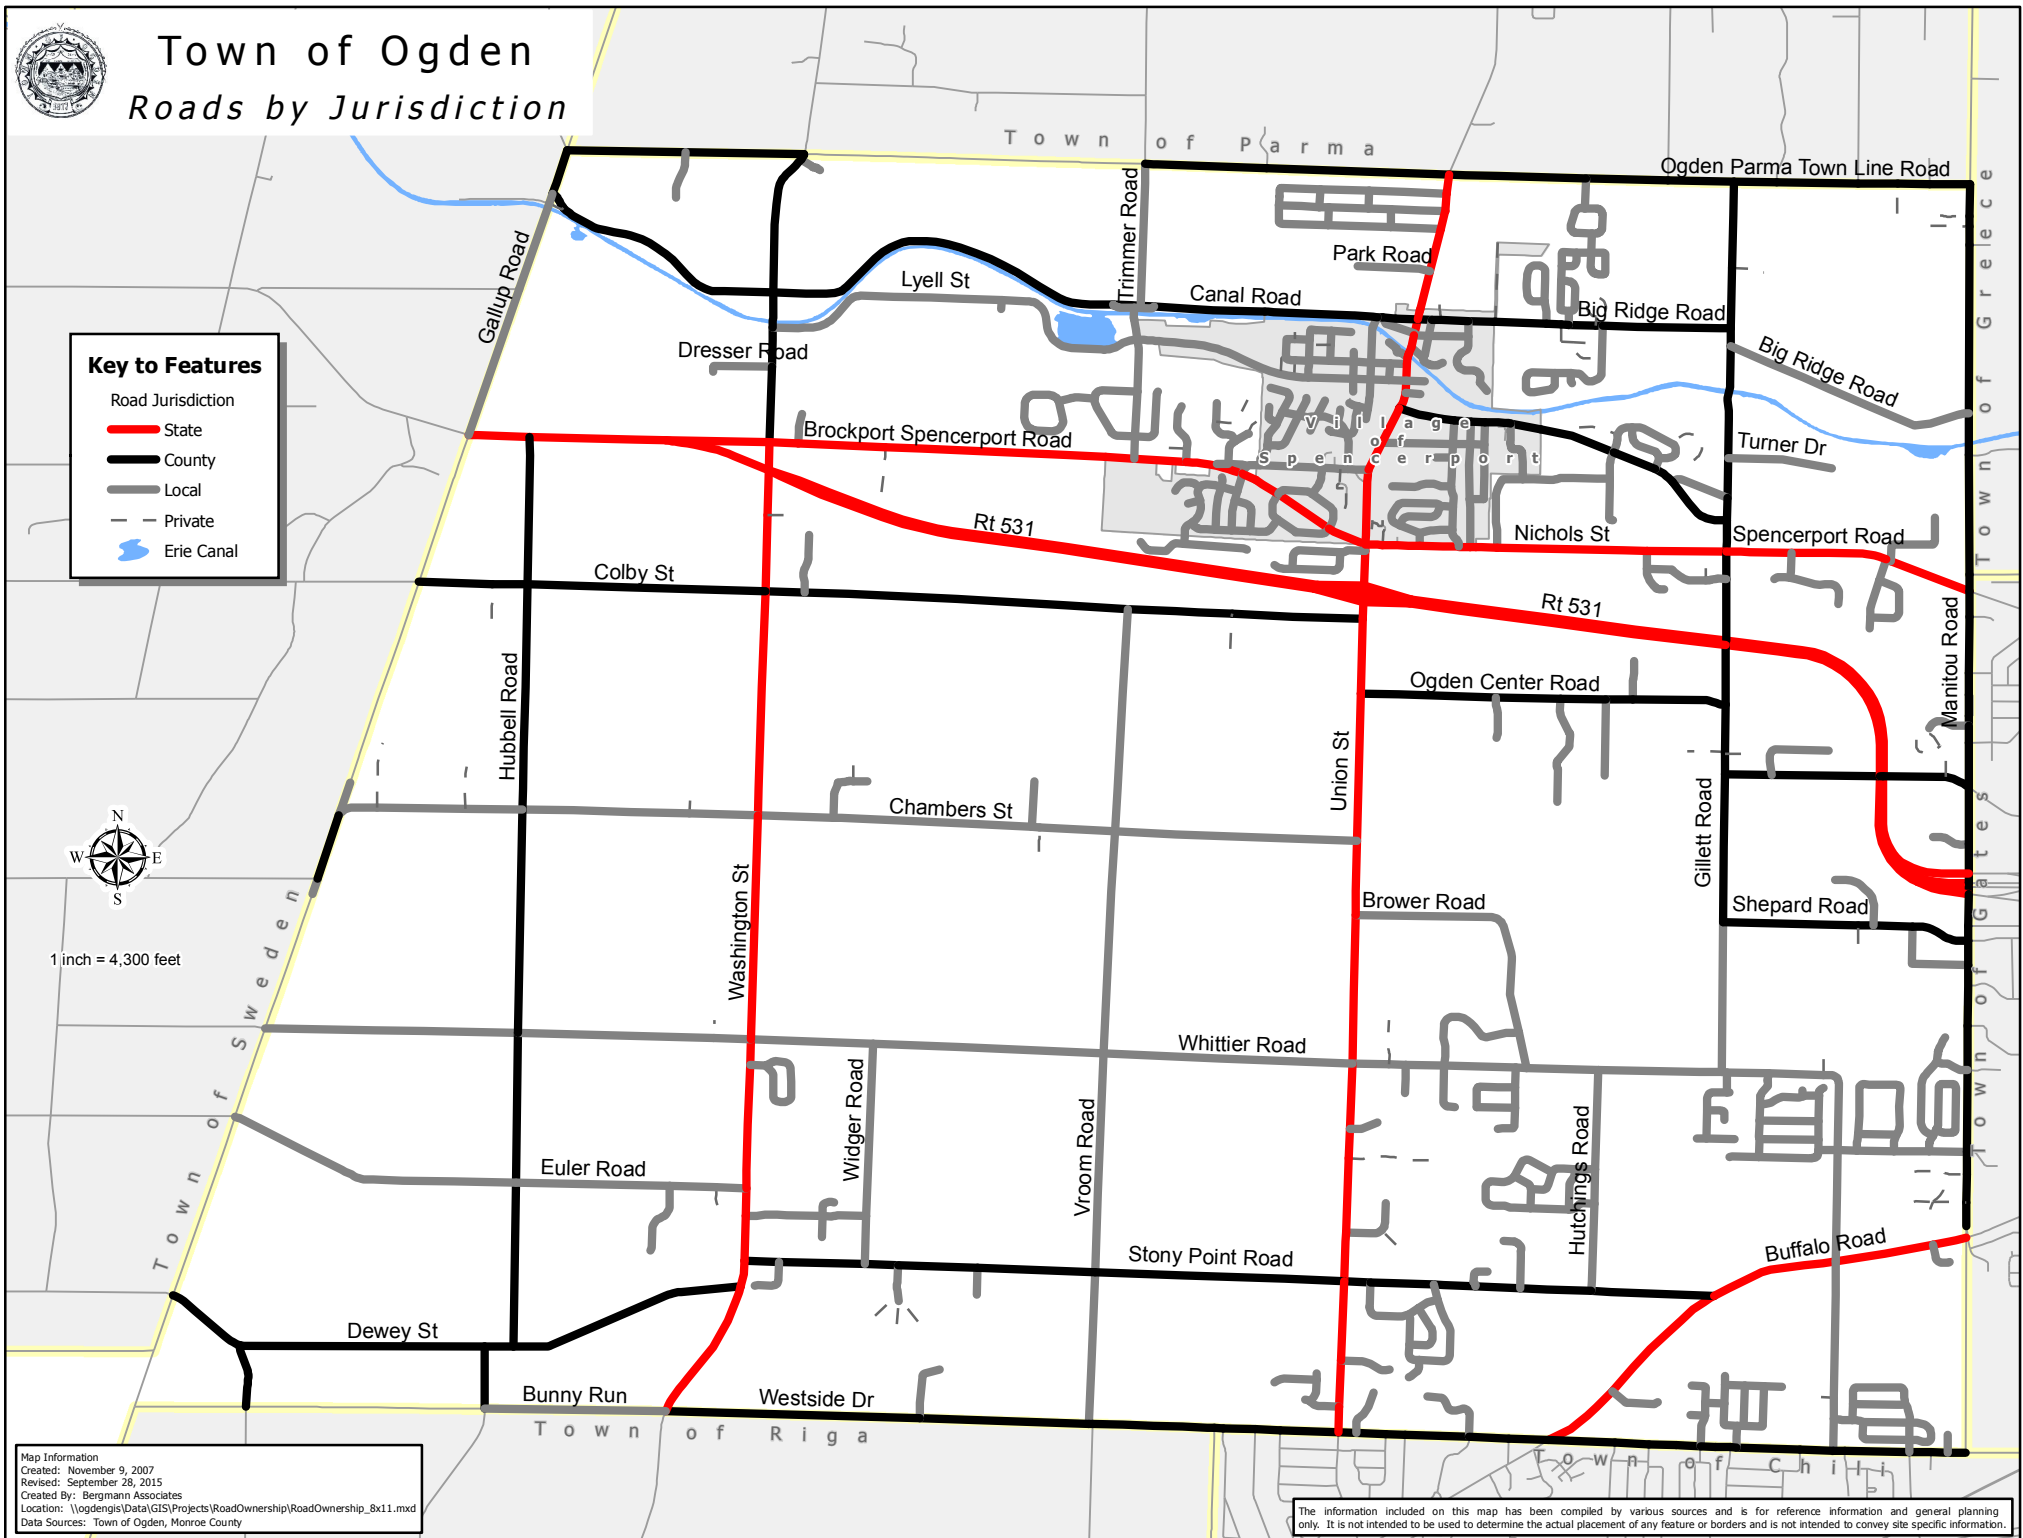

Town of Ogden

Roads by Jurisdiction

Key to Features

Road Jurisdiction

- State
- County
- Local
- - - Private
- Erie Canal

1 inch = 4,300 feet

Map Information
Created: November 9, 2007
Revised: September 28, 2015
Created By: Bergmann Associates
Location: \\ogden\gis\Map\GIS\Projects\RoadOwnership\RoadOwnership_6x11.mxd
Data Sources: Town of Ogden, Monroe County