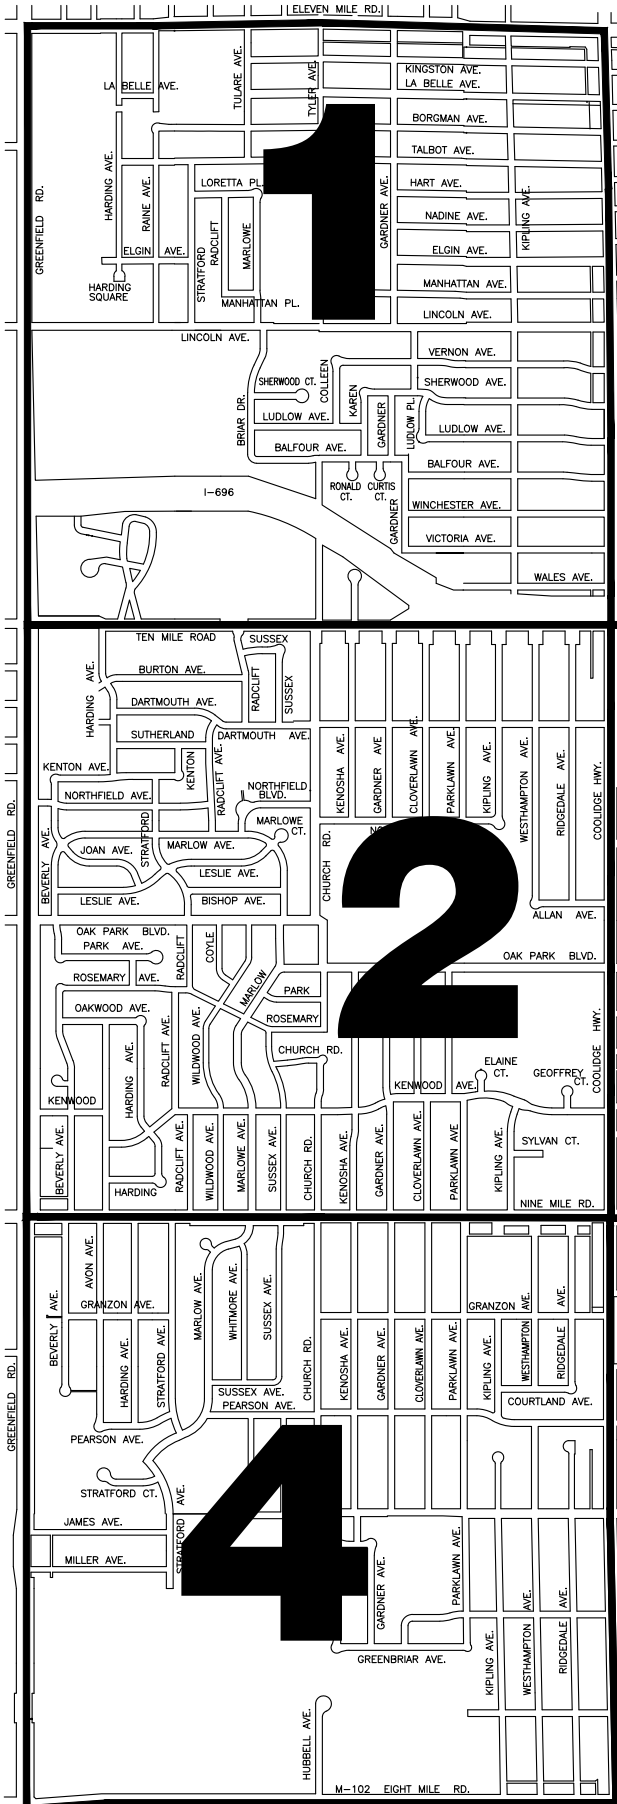

2023 LEAF COLLECTION DATES

SECTION 1
OCTOBER 16
OCTOBER 23
NOVEMBER 6
NOVEMBER 29

SECTION 2
OCTOBER 17
OCTOBER 25
NOVEMBER 9
DECEMBER 1

SECTION 3
OCTOBER 18
OCTOBER 27
NOVEMBER 14
DECEMBER 5

SECTION 4
OCTOBER 19
OCTOBER 31
NOVEMBER 17
DECEMBER 7

SECTION 5
OCTOBER 20
NOVEMBER 2
NOVEMBER 22
DECEMBER 11

NOTES

- ALL LEAVES SHALL BE PLACED AT THE CURBSIDE BY THE DATE OF EACH SECTIONS COLLECTION
- PLEASE REMOVE VEHICLES FROM STREET ON THE DATES LISTED ABOVE UNTIL THE LEAVES ARE REMOVED