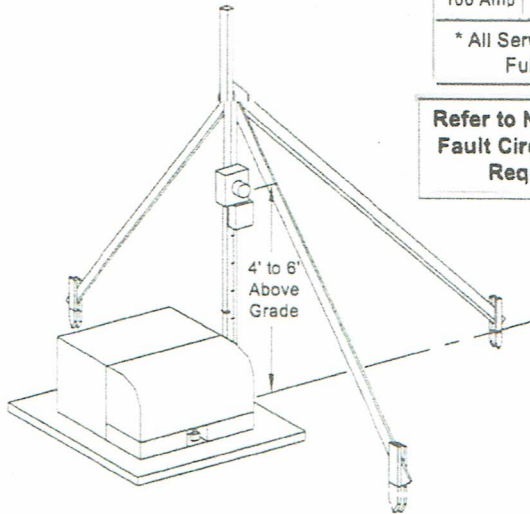

Residential

Service Size	Wire Size Copper	
	Neutral*	Line
60 Amp	#6	#6
100 Amp	#3	#3

* All Services Shall Have Full Neutrals

Refer to NEC for Ground Fault Circuit Interrupter Requirements

Temporary Meter Loop shall be as shown