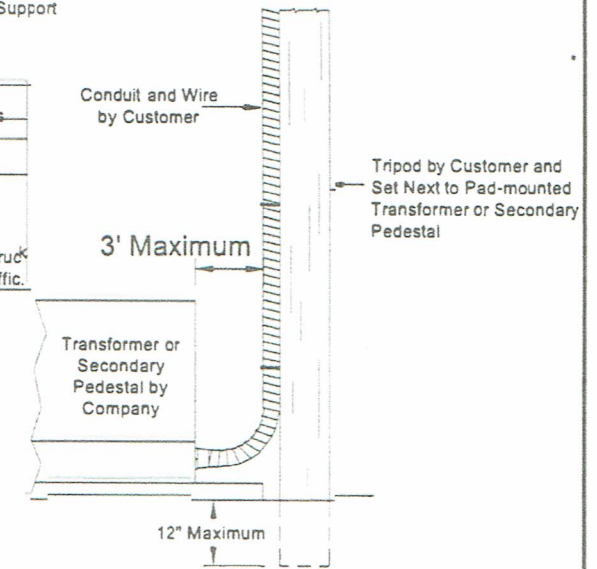

Temporary Meter Loop shall be as shown

CAUTION!
Contact all Utilities Before Digging or Staking.