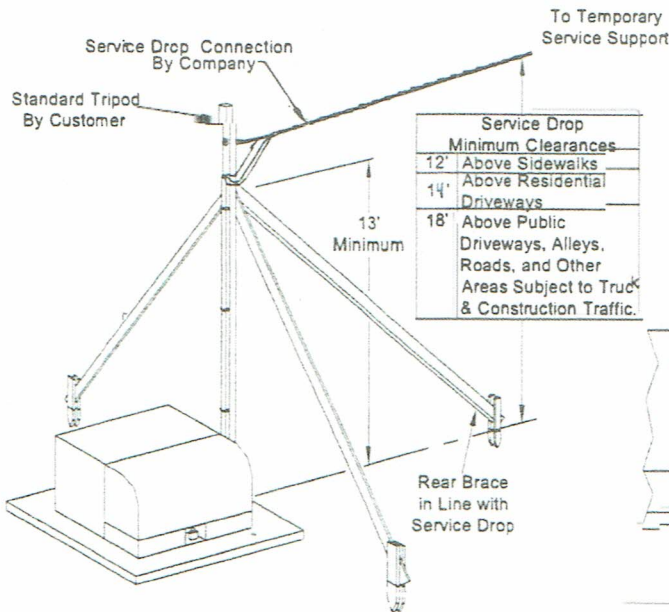

Temporary Meter Loop shall be as shown

CAUTION!
Contact all Utilities Before Digging or Staking.