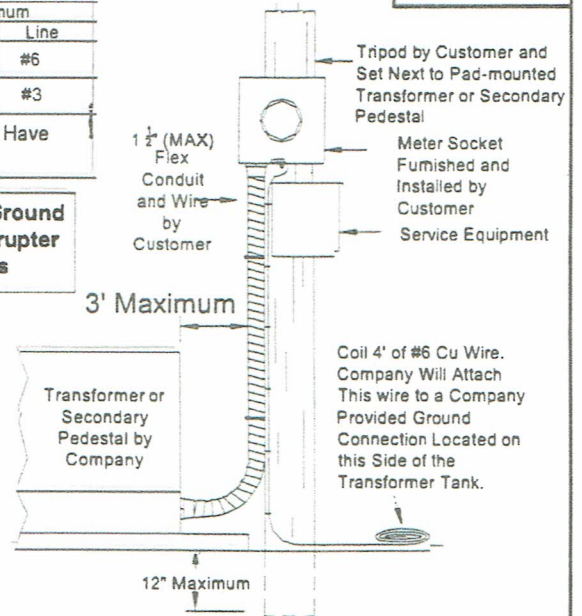

Residential

Service Size	Wire Size Copper	
	Neutral*	Line
60 Amp	#6	#6
100 Amp	#3	#3

* All Services Shall Have Full Neutrals

Refer to NEC for Ground Fault Circuit Interrupter Requirements

Temporary Meter Loop shall be as shown