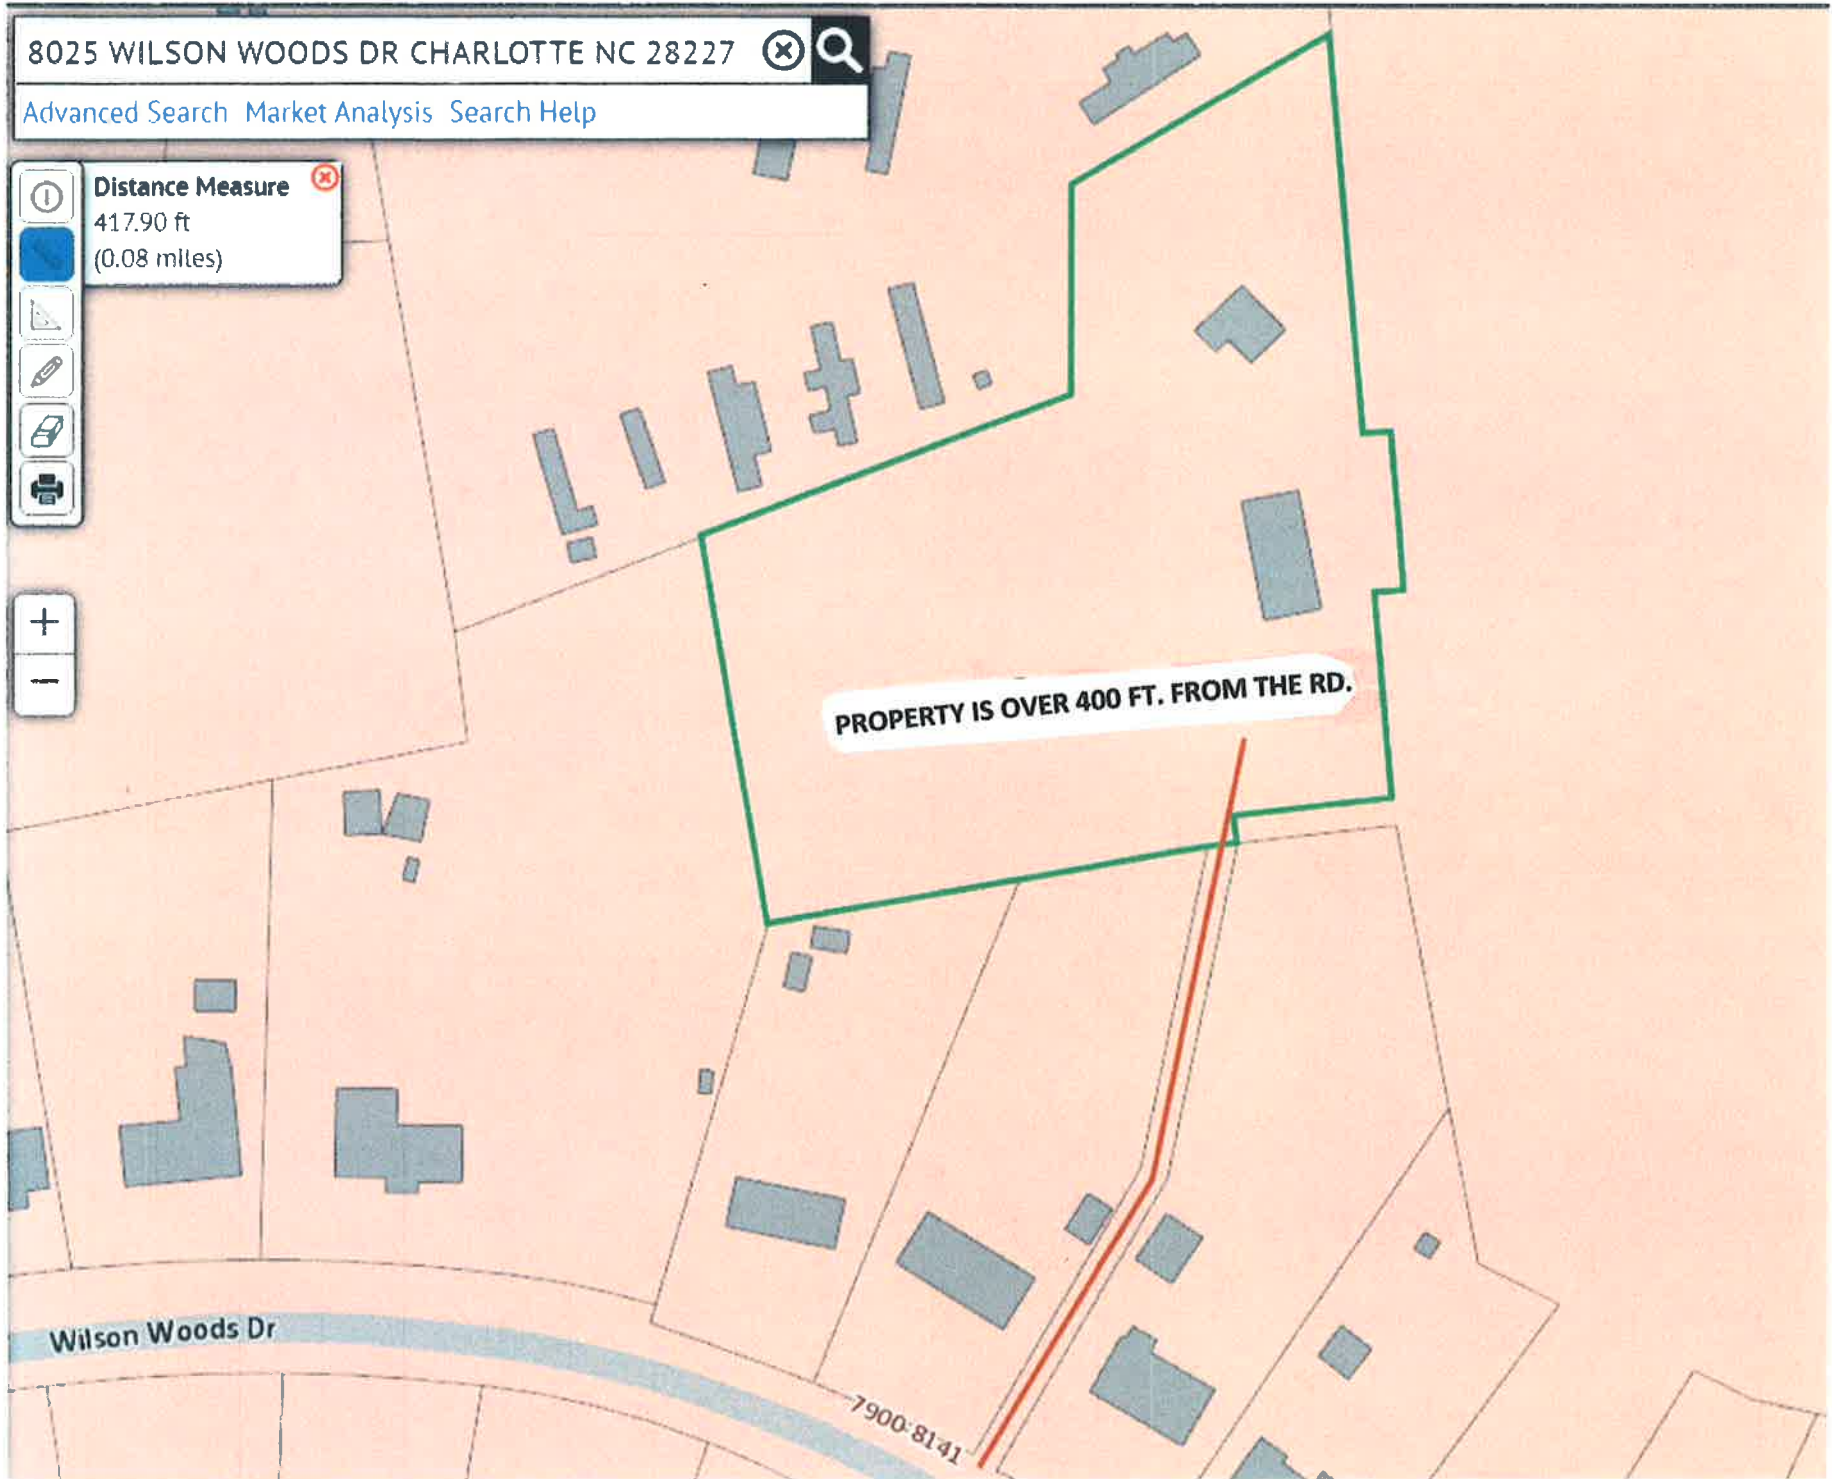

8025 WILSON WOODS DR CHARLOTTE NC 28227

[Advanced Search](#) [Market Analysis](#) [Search Help](#)

Distance Measure
417.90 ft
(0.08 miles)

PROPERTY IS OVER 400 FT. FROM THE RD.

Wilson Woods Dr

7900-8141

SITE PLAN

MOBILE HOME PARK
ALBEMARLE RD.

STORAGE

HOUSE

GARAGE

WILSON WOODS DR.